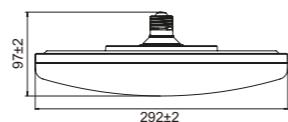

Tela/Acero-Fabric/Steel 100-240V~ 50/60Hz