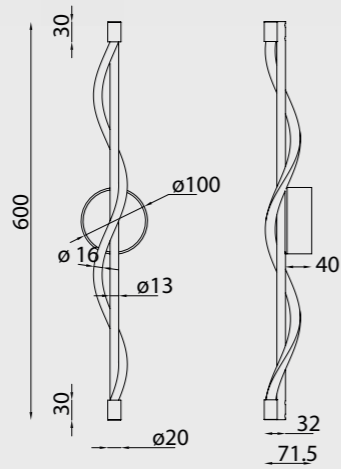

Aluminio/Silicona/Hierro/Acrílico 220-240V~50/60Hz CRI≥ 80 Cable: Blanco/1.5m

Aluminum/Silicone/iron/Acrylic 220-240V~50/60Hz CRI≥ 80 Cable: Blanco/2x2m

FUGAZ

NEW

9552 Negro-Black
LED 7W-3000K-840lm

9551 Oro-Gold
LED 7W-3000K-840lm