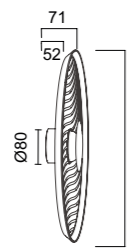

ACUSTIC

NEW

9442 Café-Coffee
LED 5W-3000K-475lm

9443 Café-Coffee
LED 5W-3000K-475lm

9444 Café-Coffee
LED 5W-3000K-475lm

ON

OFF