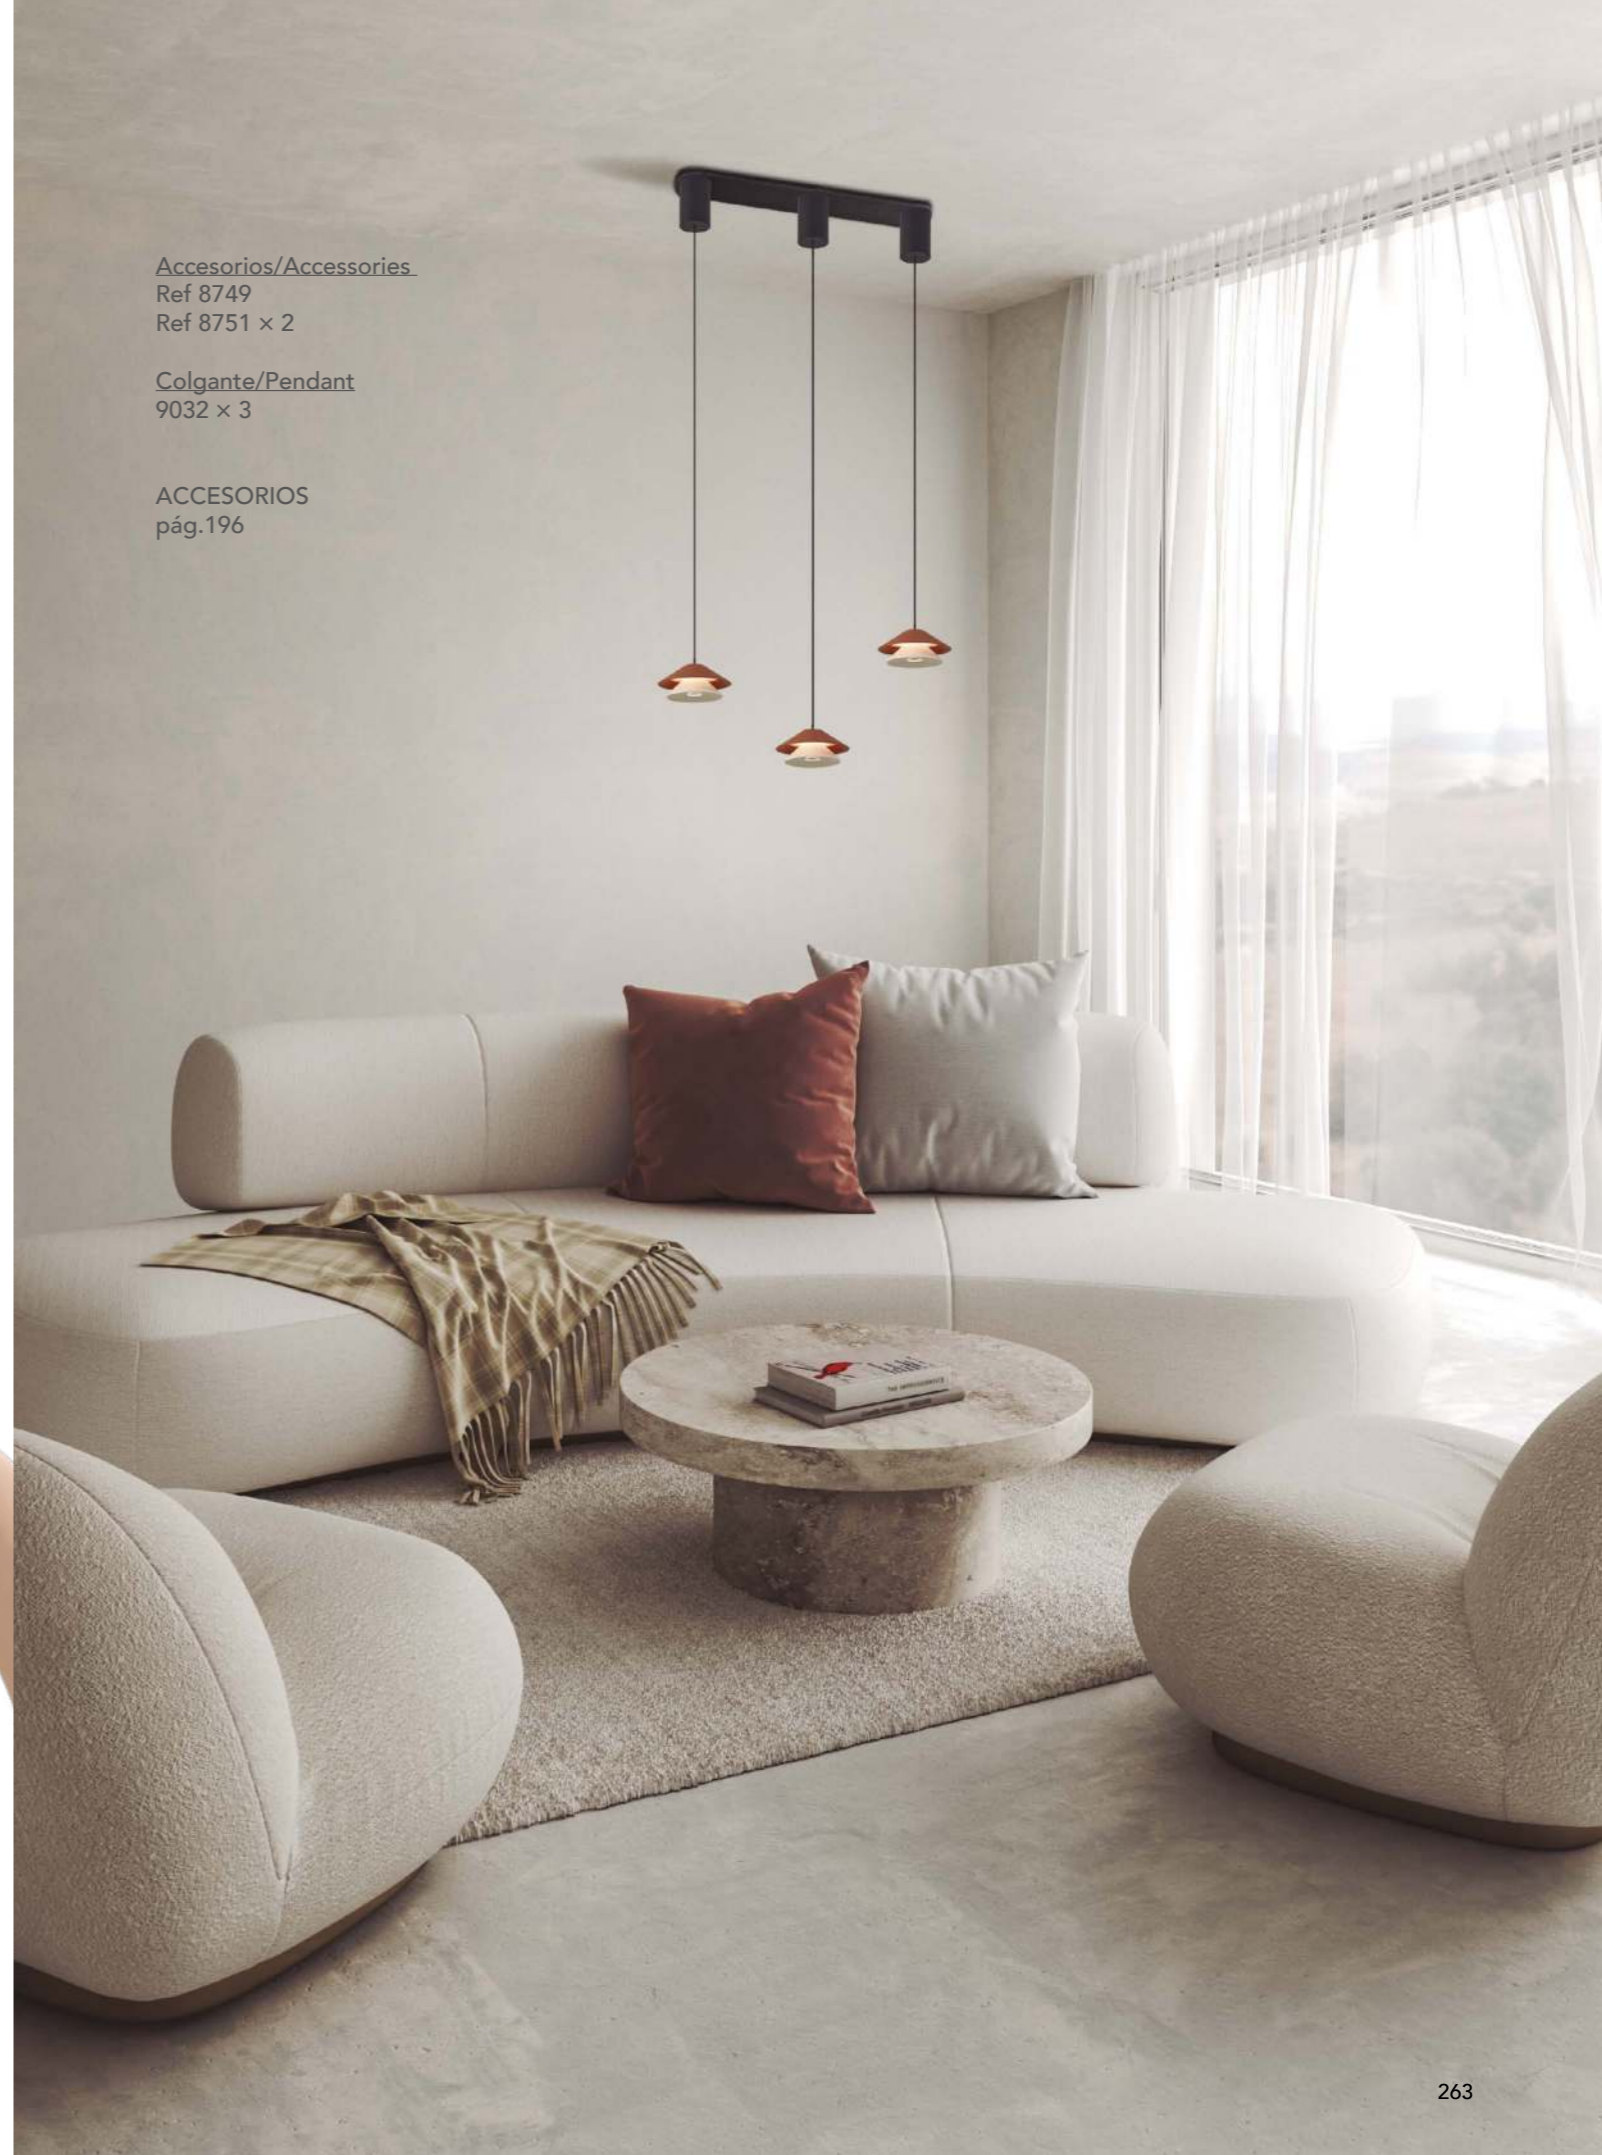

Hierro/Aluminio/Acrílico-Iron/Aluminum/Acrylic 220-240V~50/60Hz CRI≥ 80 Cable: Negro/1.5m

Accesorios/Accessories
Ref 8749
Ref 8751 x 2

Colgante/Pendant
9032 x 3

ACCESORIOS
pág.196