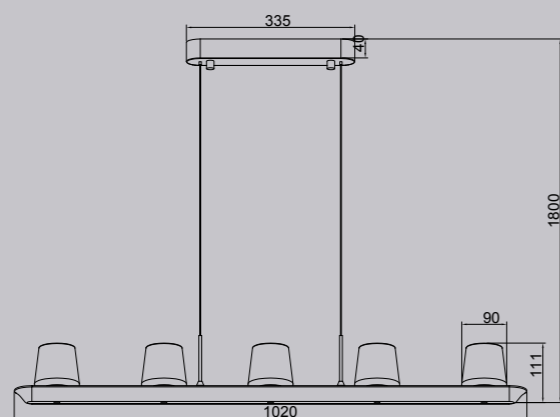

4

ALABASTRO

by Mantra team

ALABASTRO

NEW

ALABASTRO

9435 Ceniza-Ceniza
LED 55W-3000K- 4500lm
Dimmable TRIAC

NEW