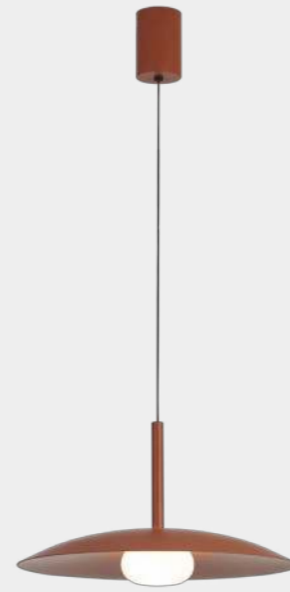

LIDIA

by Mantra team

LIDIA

LIDIA

8975 Negro-Black
LED 12W-3000K-1550lm

8976 Oro mate-Matte gold
LED 12W-3000K-1550lm

8977 Gris oscuro-Dark grey
LED 12W-3000K-1550lm

8978 Café-Coffee
LED 12W-3000K-1550lm