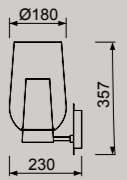

8400

Cristal transparente
Transparent glass
1L x E27 (not included)