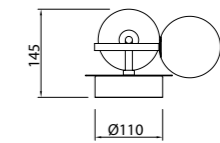

CELLAR

7634 Negro-Black
1LxG4 máx. 5W LED (incl)

7636 Negro-Black
1LxG4 máx. 5W LED (incl)

7635 Negro-Black
2LxG4 máx. 5W LED (incl)