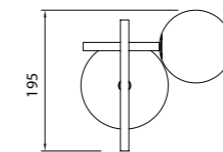

CELLAR

7634 Negro-Black
1LxG4 máx. 5W LED (incl)

7636 Negro-Black
1LxG4 máx. 5W LED (incl)

7635 Negro-Black
2LxG4 máx. 5W LED (incl)