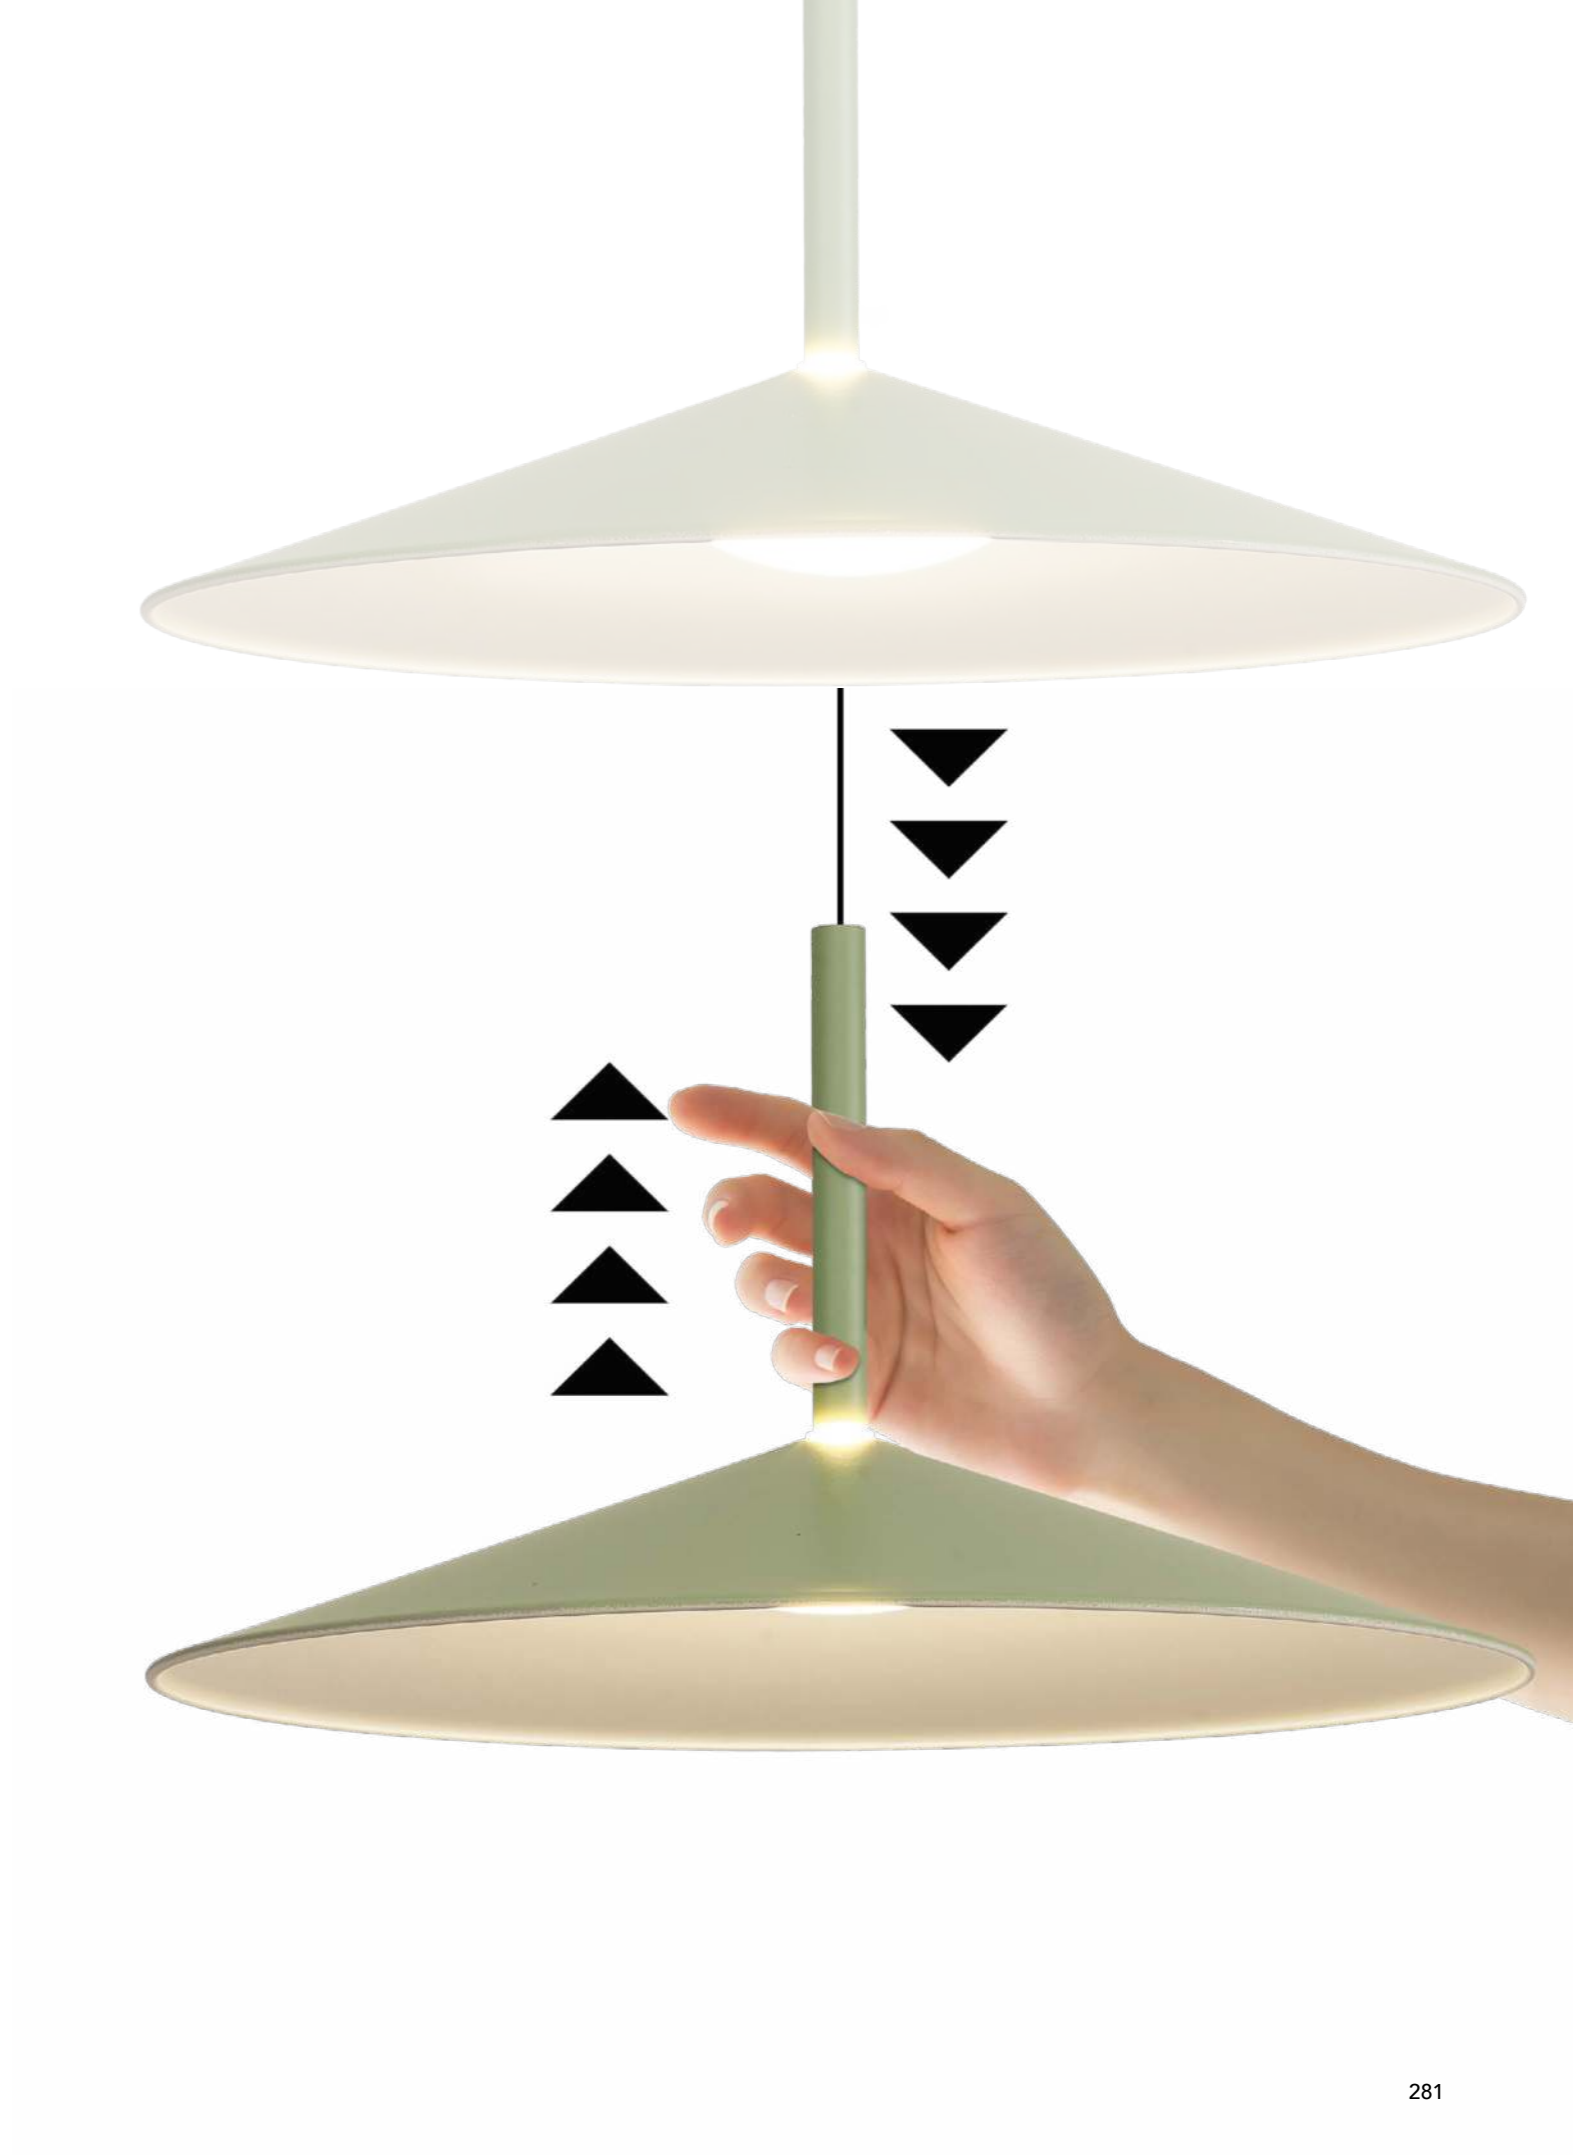

CALICE

by Mantra team

CALICE

CALICE

CALICE

7890 Blanco-White
LED 16W 3000K 1200lm

7891 Negro-Black
LED 16W 3000K 1200lm

7892 Café-Coffee
LED 16W 3000K 1200lm