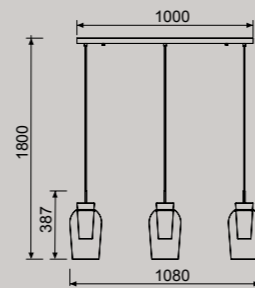

8397

Cristal transparente
Transparent glass
3L x E27 (no incl)
Class I