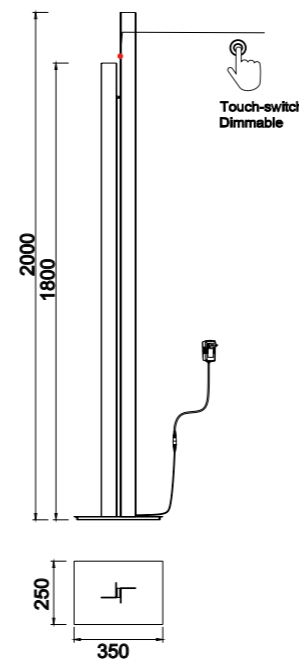

MANHATTAN

NEW

9188 Blanco-White
LED 48W 3000K 5900lm

9193 Negro-Black
LED 48W 3000K 5900lm

9198 Oro rosa-Rose gold
LED 48W 3000K 5900lm

9203 Latón-Brass
LED 48W 3000K 5900lm