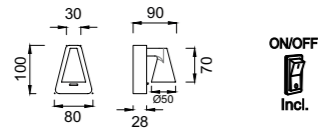

ÁFRICA

NEW

9411 Negro-Black
LED 5W-3000K-450lm