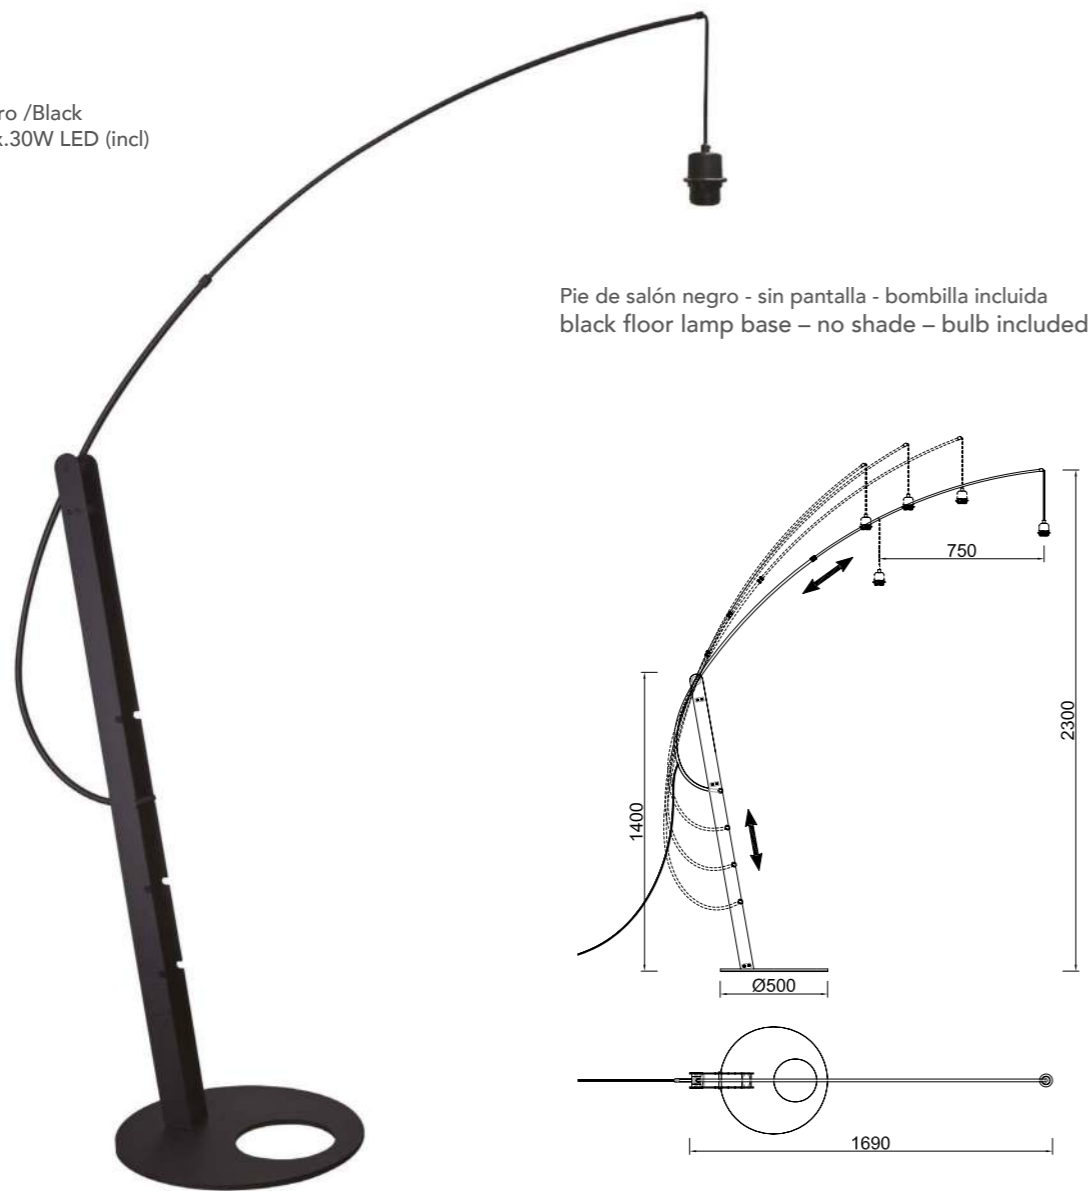

E27 1x 30W LED
bombilla incluida - bulb included

R09295 Incluido/Included
CCT 2700K-3200K-4000K

Tela/Acero-Fabric/Steel 100-240V~ 50/60Hz

Referencias
9445 + 9447

Referencias
9445 + 9448

9447
Pantalla/Shade
Crema /Cream

9448
Pantalla/Shade
Gris /Gray

Tela/Acero-Fabric/Steel 100-240V~ 50/60Hz

RICCA

by Mantra team

RICCA

by Mantra team

NEW

9446 Negro /Black
1x E27 máx.30W LED (incl)

Pie de salón negro - sin pantalla - bombilla incluida
black floor lamp base - no shade - bulb included

E27 1x 30W LED
bombilla incluida - bulb included

R09295 Incluido/Included
CCT 2700K-3200K-4000K

Tela/Acero-Fabric/Steel 100-240V~ 50/60Hz