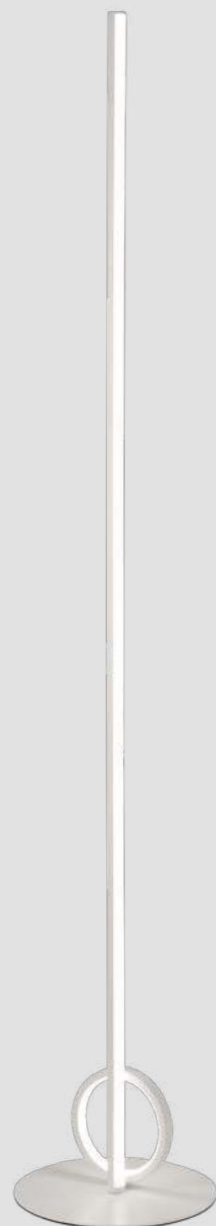

KITESURF

7196 Blanco-White
LED 24W 3000K 900lm

7146 Negro-Black
LED 24W 3000K 900lm

Aluminio/Silicona/Metal-Aluminium/Silicone/Metal 220-240V~ 50/60Hz CRI≥ 80

CUBA

7160 Oro/Negro-Gold/Black
LED 32W 3000K 2400lm