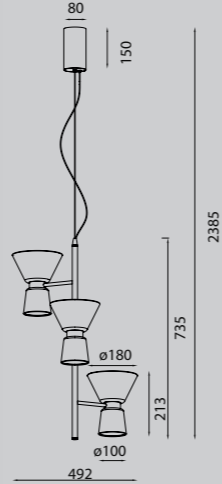

NEW YORK

NEW

9217 Oro-Gold
LED 6W-3000K-960lm

9218 Oro-Gold
LED 18W-3000K-2400lm

9219 Oro-Gold
LED 24W-3000K-3700lm

Aluminio-Cristal-Hierro/Aluminum-Glass-Iron 220-240V~50/60Hz CRI≥ 80 Cable:blanco 1,5m

SUN II