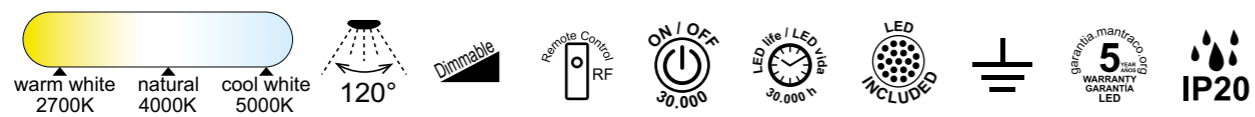

Metal/Acrílico/ABS-Metal/Acrylic/ABS 220-240V~ 50/60Hz CRI≥ 80 R00129 Incluido