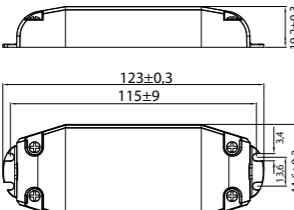

MODULAR LIGHTS

DRIVERS

9398-100W 14-24L