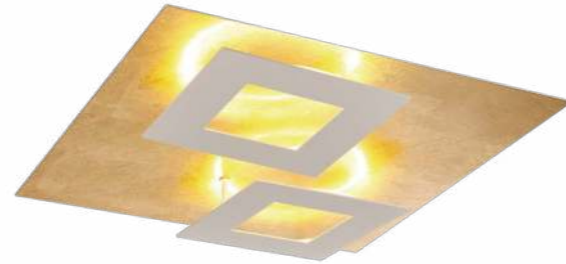

8161 Blanco+oro-White+gold
LED 48W 3000K 3360lm