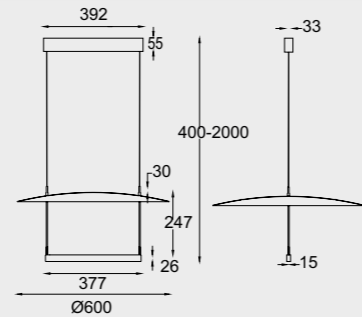

by Mantra team

SUN II

NEW

9422 Negro-Black
LED 23W-3000K-2640lm
DIMMABLE (3-STEP-DIM)

9423 Negro-Black
LED 30W-3000K-2920lm
DIMMABLE (3-STEP-DIM)

9424 Negro-Black
LED 39W-3000K-3510lm
DIMMABLE (3-STEP-DIM)