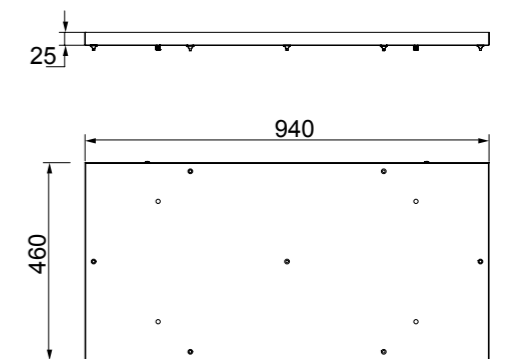

Metal-Metal