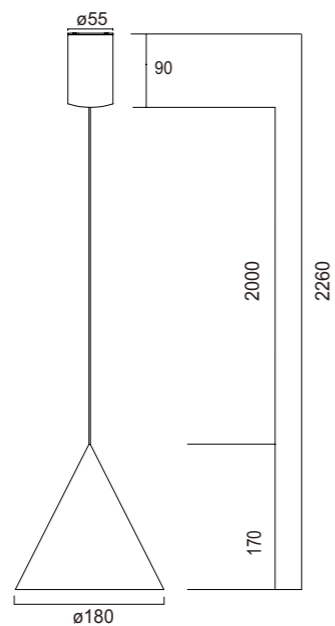

Metal/ 220-240V~50/60Hz CRI≥ 80 Cable: Negro/1.5m

CONO

by Mantra team

CONO

NEW

9449 Cuero-Leather
LED 10W-3000K-940lm
Dimmable TRIAC

9450 Cobre-Copper
LED 10W-3000K-940lm
Dimmable TRIAC

9451 Negro-Black
LED 10W-3000K-940lm
Dimmable TRIAC