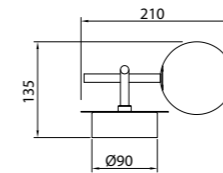

CELLAR

7634 Negro-Black
1LxG4 máx. 5W LED (incl)

7636 Negro-Black
1LxG4 máx. 5W LED (incl)

7635 Negro-Black
2LxG4 máx. 5W LED (incl)