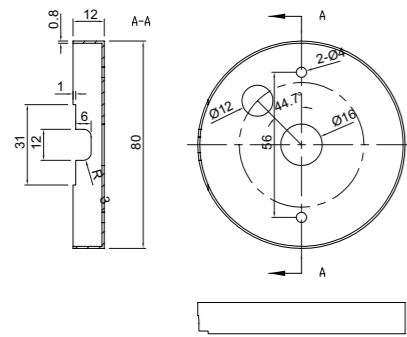

ACCESORIOS

PICCOLA + ROLLER

8748 White Small Round Base

8749 Black Small Round Base

8750 White Rectangle Base

8751 Black Rectangle Base