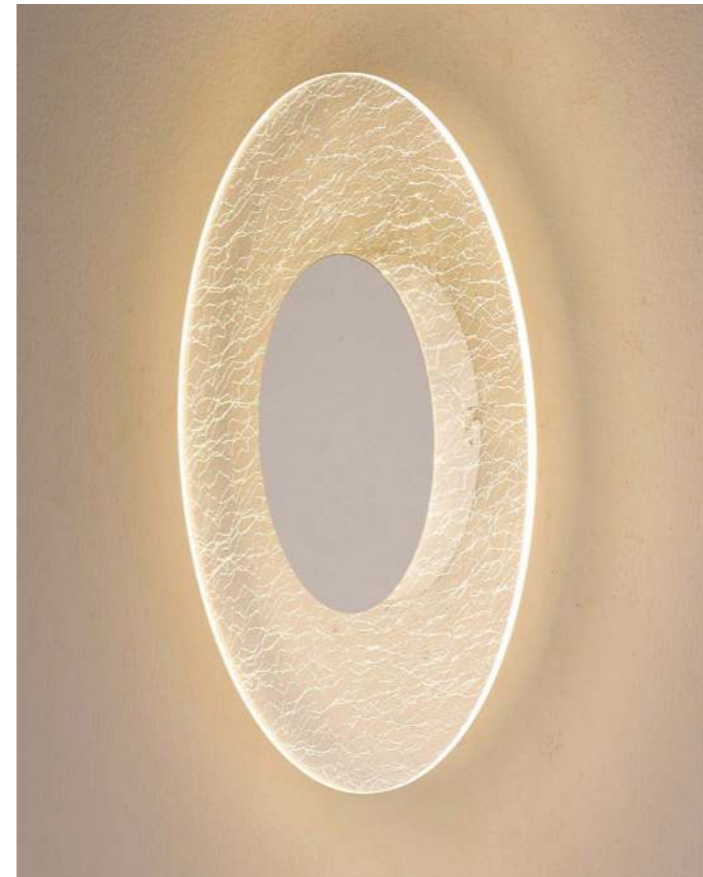

JEWEL

by Hugo Tejada

JEWEL

8073 Oro-Gold
LED 12W 3000K 750lm

8074 Blanco-White
LED 12W 3000K 750lm

8075 Oro-Gold
LED 30W 3000K 1600lm

8076 Blanco-White
LED 30W 3000K 1600lm

Aluminio+Acrílico-Aluminium+Acrylic 220-240V~ 50/60Hz CRI≥ 80