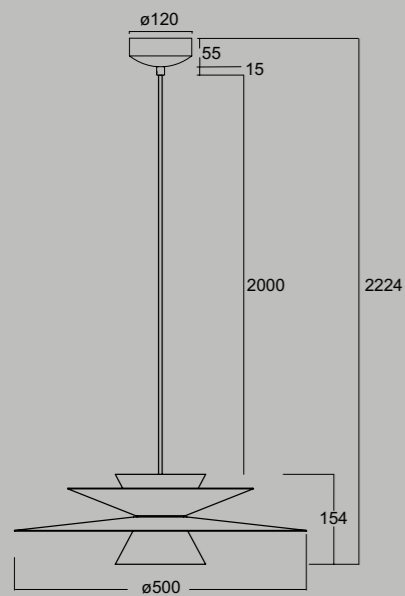

ESTRELLA

NEW

9437 Blanco-White
LED 12W-3000K-1680lm
Dimmable TRIAC

9438 Negro-Black
LED 12W-3000K-1680lm
Dimmable TRIAC

9439 Café oscuro-Dark Coffee
LED 12W-3000K-1680lm
Dimmable TRIAC

9440 Caqui mate-Matt Khaki
LED 12W-3000K-1680lm
Dimmable TRIAC