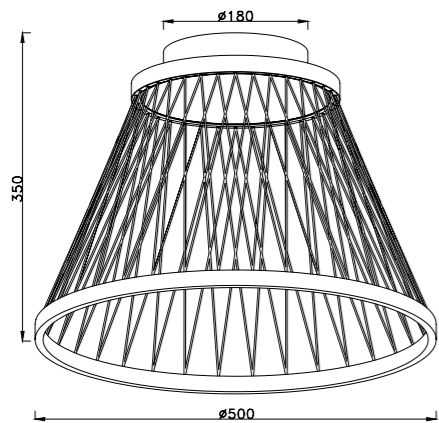

SPIDER

8981 Gris-Grey
LED 43W-3000K-5700lm

Metal/Aluminio/PS-Metal/Aluminum/PS 220-240V~50/60Hz CRI≥ 80

8949 Gris-Grey
LED 43W-3000K-5700lm