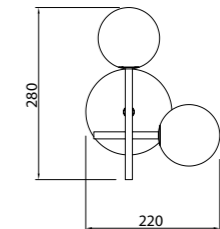

CELLAR

7634 Negro-Black
1LxG4 máx. 5W LED (incl)

7636 Negro-Black
1LxG4 máx. 5W LED (incl)

7635 Negro-Black
2LxG4 máx. 5W LED (incl)