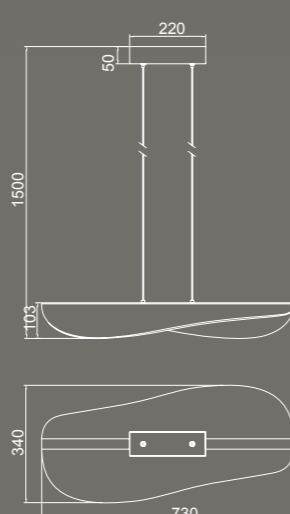

BIANCA

7765 Blanco-White
LED 50W 3000K 3000lm

7766 Blanco-White
LED 40W 3000K 2450lm

8209 Blanco-White Dimmable
LED 50W 3000K 3000lm

8210 Blanco-White Dimmable
LED 40W 3000K 2450lm