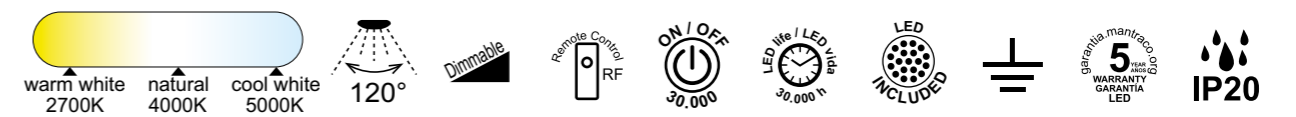

Metal/Acrílico/ABS-Metal/Acrylic/ABS 220-240V~ 50/60Hz CRI≥ 80 R00129 Incluido