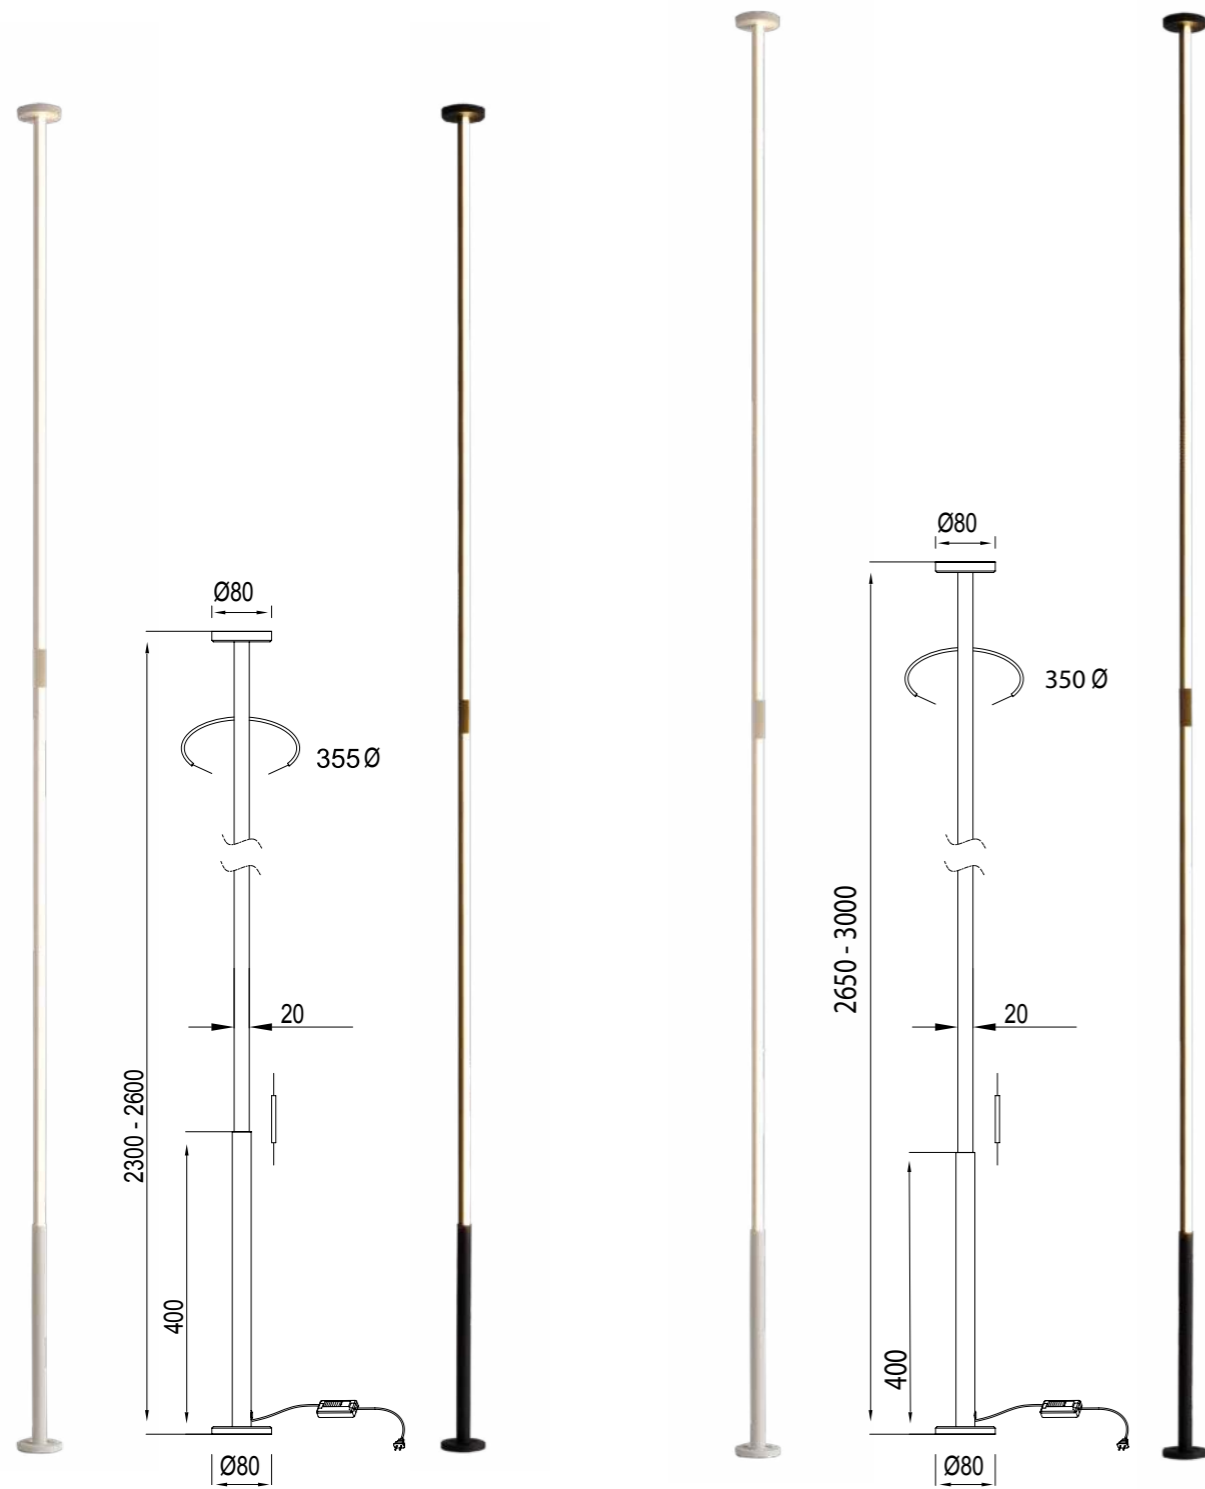

VERTICAL

7358 Blanco-White
LED 36W 3000K 2160lm

7359 Negro-Black
LED 36W 3000K 2160lm

7353 Blanco-White
LED 40W 3000K 2400lm

7354 Negro-Black
LED 40W 3000K 2400lm

Acero/Steel 220-240V~ 50/60Hz CRI≥ 80