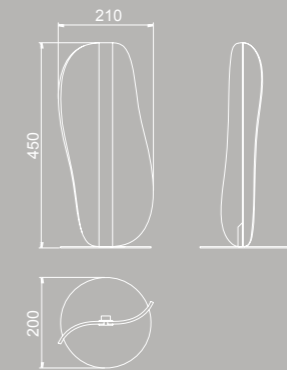

7768 Blanco-White
LED 15W 3000K 850lm

Registered N° 008635742-0001