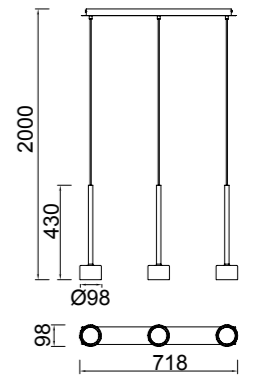

7885 Cobre-Copper
GX53 3x máx. 12W LED (no incl)

Bombillas recomendadas-Suggested bulbs

GX53	K	LED	REF
	3000K	12W	R09248
	4000K	12W	R09249

MODO DE USO

GX53 máx. 12W LED (no incl) 100-240V~ 50/60Hz