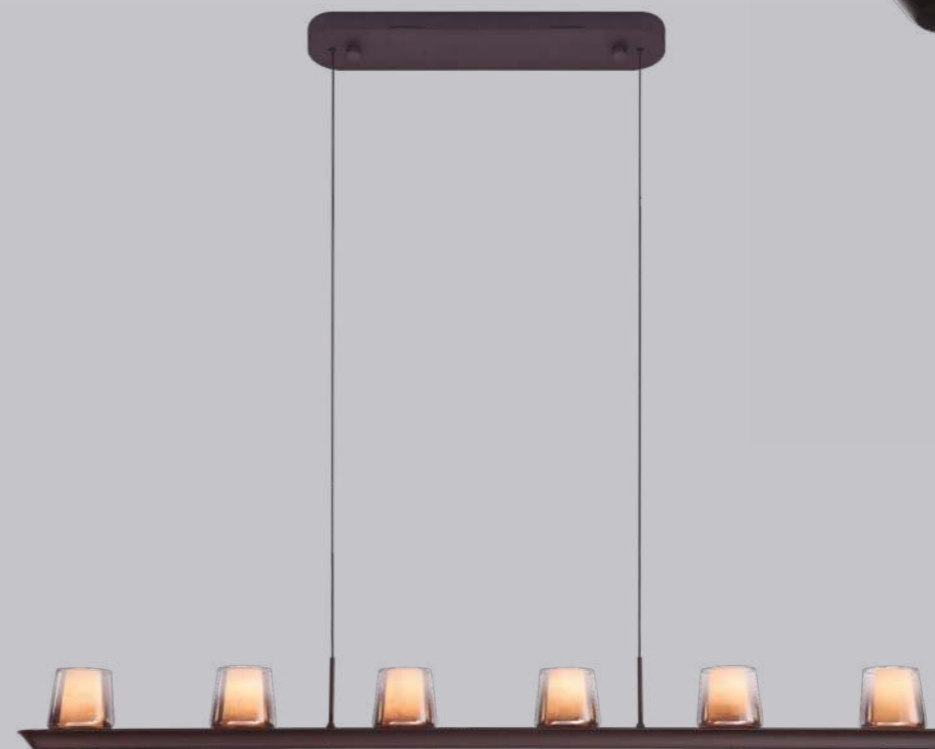

NEW

9436 Ceniza-Ceniza
LED 62W-3000K- 5000lm
Dimmable TRIAC