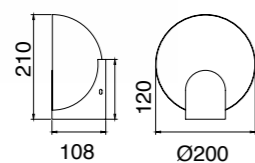

7966 Blanco-White
LED 56W 2700K-5000K 2500lm

7967 Madera-Wood
LED 56W 2700K-5000K 2500lm

7968 Negro-Black
LED 56W 2700K-5000K 2500lm

R00129

ÓCULO

by Mantra team

ÓCULO

8590 Negro-Black
LED 5W 3000K 400lm