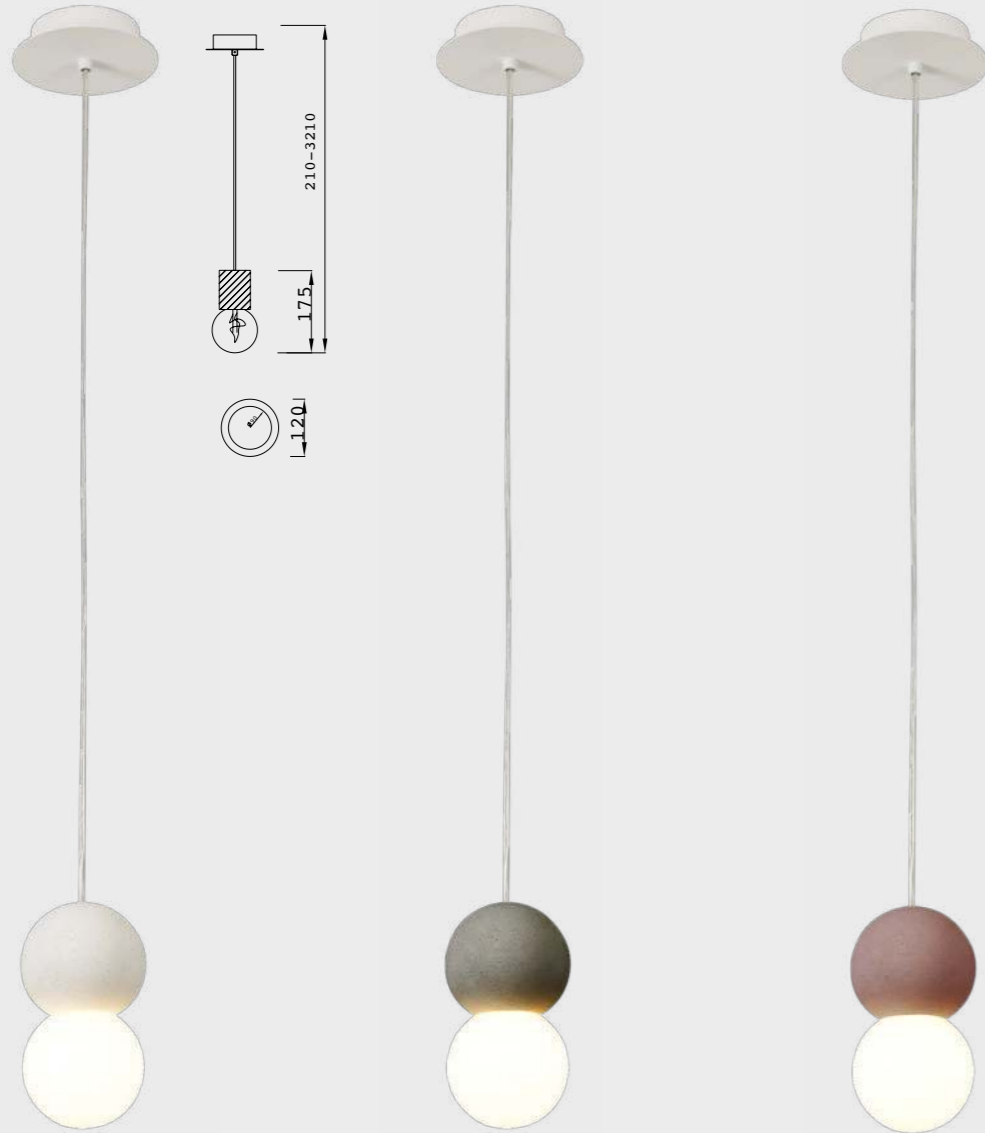

GALAXIA

7623 Blanco-White
1LxE27 (incl)

7624 Gris-Gray
1LxE27 (incl)

7625 Rojo-Red
1LxE27 (incl)

*Elige tu bombilla incluida al hacer el pedido-Choose your bulb Includo when ordering.

LUZ CALIDA WARM LIGHT

R09244 LED E27 6.5W 3000K 720lm- G95

LUZ FRIA COOL LIGHT

R09245 LED E27 6.5W 4000K 740lm- G95

LUZ CALIDA WARM LIGHT

R09246 LED E27 8W 3000K 720lm-G95- Dimmable Phase Cut

Acero-Steel 100-240V~ 50/60Hz CRI≥ 80 E27 Includo máx.20W LED