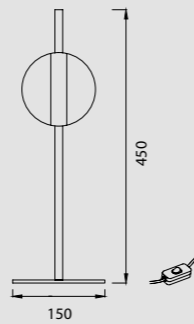

7164 Oro/Negro-Gold/Black
LED 8W 3000K 600lm