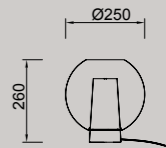

8401

Cristal transparente
Transparent glass
1L x E27 (not included)
Class II