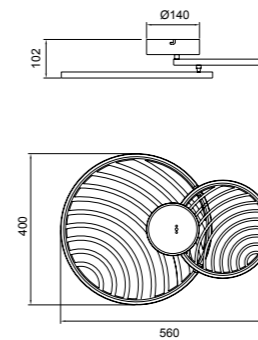

ref_ 7232+ 7234+ 7234

COLLAGE

by Santiago Sevillano Studio

COLLAGE

7232 Negro-Black
LED 40W 3000K 3000lm

7233 Oro-Gold
LED 40W 3000K 3000lm

7234 Negro-Black
LED 30W 3000K 2250lm

7235 Oro-Gold
LED 30W 3000K 2250lm