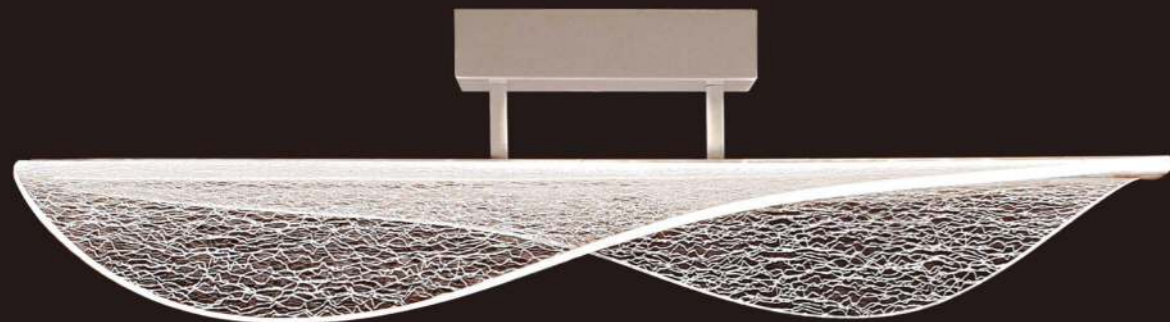

7835 Blanco-White
LED 40W 3000K 2450lm