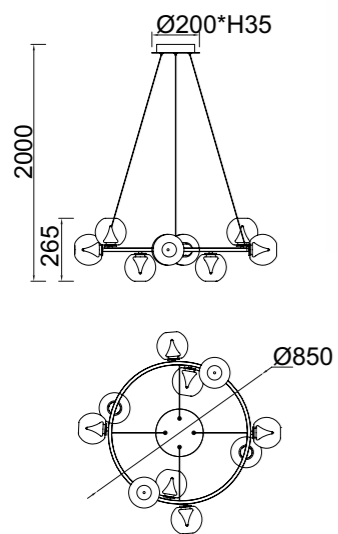

ANDRÓMEDA

NEW

9555 Oro-Gold
LED 50W-3000K-4500lm