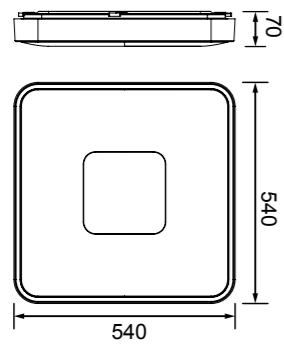

COIN

7916 Blanco-White
LED 100W 2700K-5000K 4900lm

7917 Negro-Black
LED 100W 2700K-5000K 4900lm

7918 Madera-Wood
LED 100W 2700K-5000K 4900lm

7925 Oro-Gold
LED 100W 2700K-5000K 4900lm

7919 Blanco-White
LED 80W 2700K-5000K 3900lm

7920 Negro-Black
LED 80W 2700K-5000K 3900lm

7921 Madera-Wood
LED 80W 2700K-5000K 3900lm

7926 Oro-Gold
LED 80W 2700K-5000K 3900lm

7922 Blanco-White
LED 56W 2700K-5000K 2500lm

7923 Negro-Black
LED 56W 2700K-5000K 2500lm

7924 Madera-Wood
LED 56W 2700K-5000K 2500lm

7927 Oro-Gold
LED 56W 2700K-5000K 2500lm

R00129