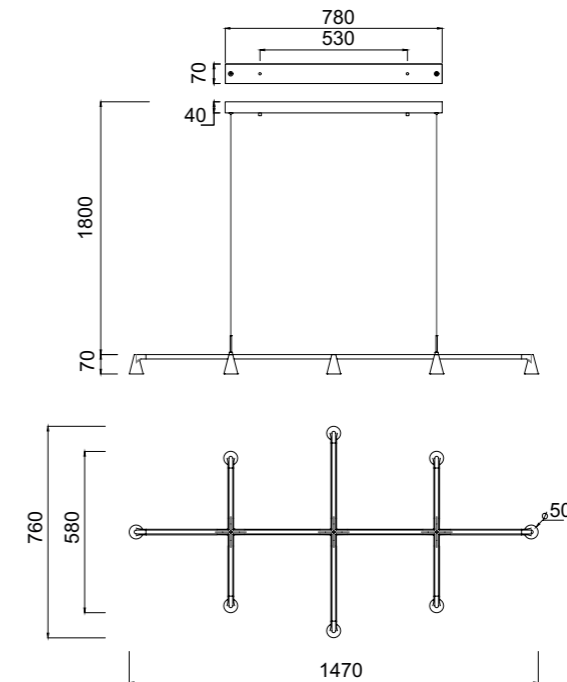

by Mantra team

ÁFRICA

NEW

9410 Negro-Black
LED 21W-3000K-1800lm
Dimmable TRIAC

9409 Negro-Black
LED 29W-3000K-2700lm
Dimmable TRIAC

9408 Negro-Black
LED 42W-3000K-3600lm
Dimmable TRIAC

Aluminio-Aluminum 220-240V~50/60Hz CRI≥ 80 Cable: Negro/1.5m