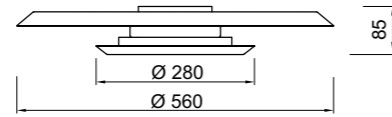

TINA

9002 Blanco+Negro-White+Black
LED 24W-3000K-2900lm