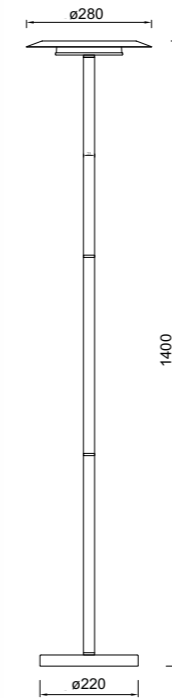

TINA

9002 Blanco+Negro-White+Black
LED 24W-3000K-2900lm

9003 Blanco+Negro-White+Black
LED 18W-3000K-2350lm

9005 Blanco+Negro-White+Black
LED 12W-3000K-1600lm

9004 Blanco+Negro-White+Black
LED12W 3000K 1600lm