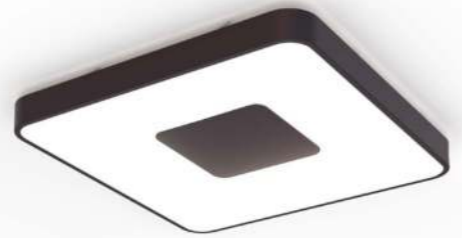

COIN

7916 Blanco-White
LED 100W 2700K-5000K 4900lm

7917 Negro-Black
LED 100W 2700K-5000K 4900lm

7918 Madera-Wood
LED 100W 2700K-5000K 4900lm

7925 Oro-Gold
LED 100W 2700K-5000K 4900lm

7919 Blanco-White
LED 80W 2700K-5000K 3900lm

7920 Negro-Black
LED 80W 2700K-5000K 3900lm

7921 Madera-Wood
LED 80W 2700K-5000K 3900lm

7926 Oro-Gold
LED 80W 2700K-5000K 3900lm

7922 Blanco-White
LED 56W 2700K-5000K 2500lm

7923 Negro-Black
LED 56W 2700K-5000K 2500lm

7924 Madera-Wood
LED 56W 2700K-5000K 2500lm

7927 Oro-Gold
LED 56W 2700K-5000K 2500lm

R00129