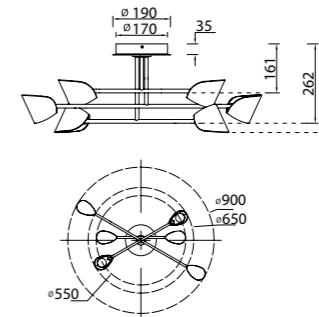

7581 Negro-Black
LED 45W 3000K 3200lm