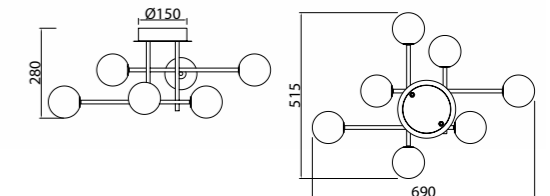

R09243 LED G4 5W 3000K 500lm (incl)

INCLUDED

Metal/Cristal-Metal/Glass 220-240V~ 50/60Hz CRI≥ 80 G4 máx. 5W LED Incluido- Registered N° 008435580-0001