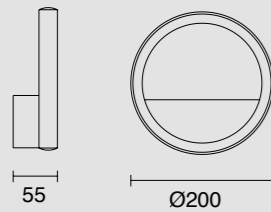

8596 Blanco-White
LED 8W 3000K 640lm

8592 Negro-Black
LED 8W 3000K 640lm