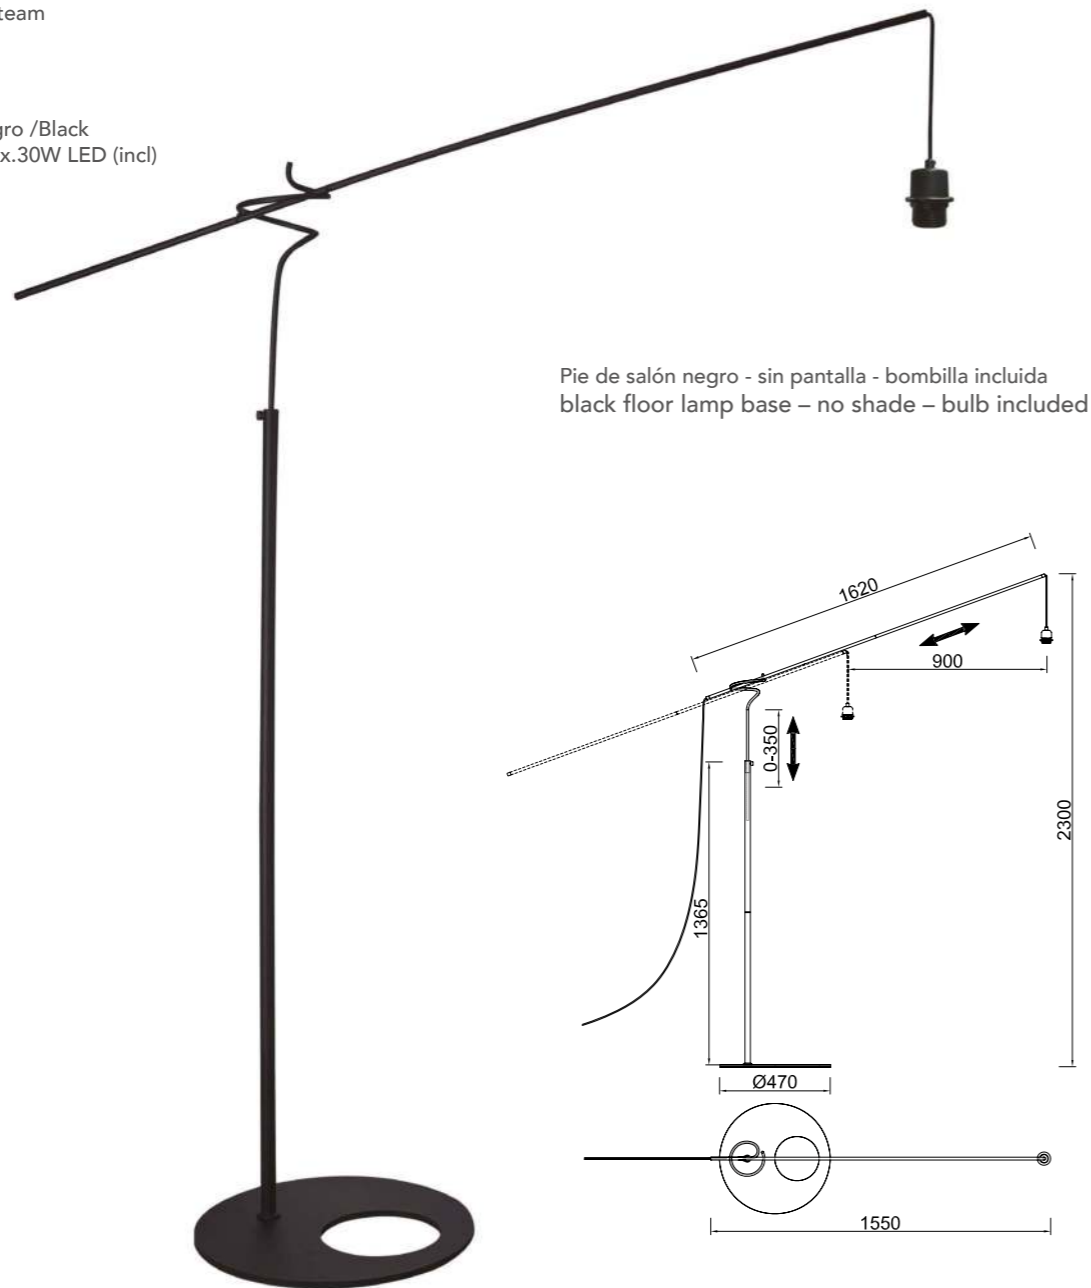

RUTI
by Mantra team

9445 Negro /Black
1x E27 máx.30W LED (incl)

NEW

Pie de salón negro - sin pantalla - bombilla incluida
black floor lamp base - no shade - bulb included

Tela/Acero-Fabric/Steel 100-240V~ 50/60Hz