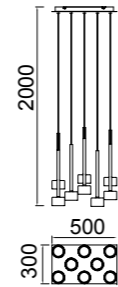

7880 Multicolor-Multicolour
GX53 8x máx. 12W LED (no incl)