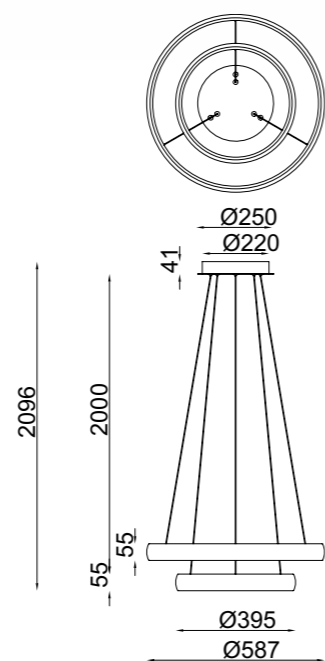

FLATS

NEW

9430 Blanco-White
LED 42W-3000K-5290lm
Dimmable TRIAC

9429 Blanco-White
LED 70W-3000K-8800lm
Dimmable TRIAC

9428 Blanco-White
LED 122W-3000K-15250lm
Dimmable TRIAC

Aluminio+Hierro+silicona / Aluminium+Iron+Silicone 220-240V~50/60Hz CRI≥ 80 Cable: Blanco 2m

Aluminio+Hierro+silicona / Aluminium+Iron+Silicone 220-240V~50/60Hz CRI≥ 80 Cable: Blanco 2m