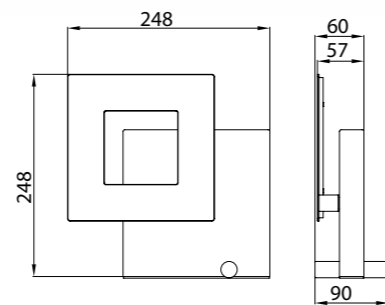

DALIA

8519
Oro+Blanco+Mármol
Gold+White+Marble
LED 18W 3000K 1260lm

8520
Oro+Negro+Mármol
Gold+Black+Marble
LED 18W 3000K 1260lm