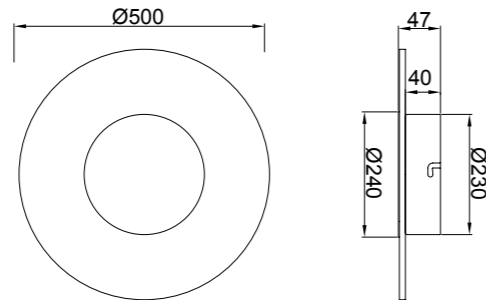

8075 Oro-Gold
LED 30W 3000K 1600lm