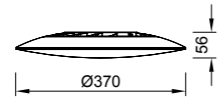

SLIM

7972 Blanco-White
LED 16W 3000K 1300lm

7971 Blanco-White
LED 16W 4000K 1400lm

7970 Blanco-White
LED 16W 5000K 1440lm

7975 Blanco-White
LED 24W 3000K 2050lm

7974 Blanco-White
LED 24W 4000K 2150lm

7973 Blanco-White
LED 24W 5000K 2200lm