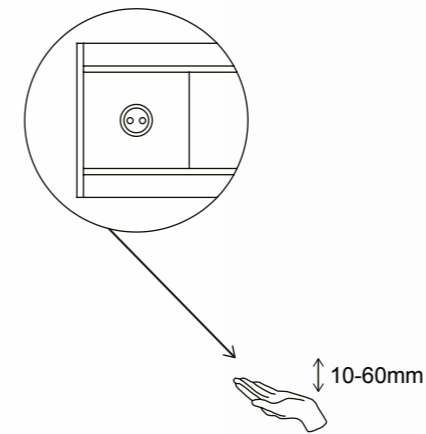

9036 Oro-Gold
LED 24W-3000K-2970lm