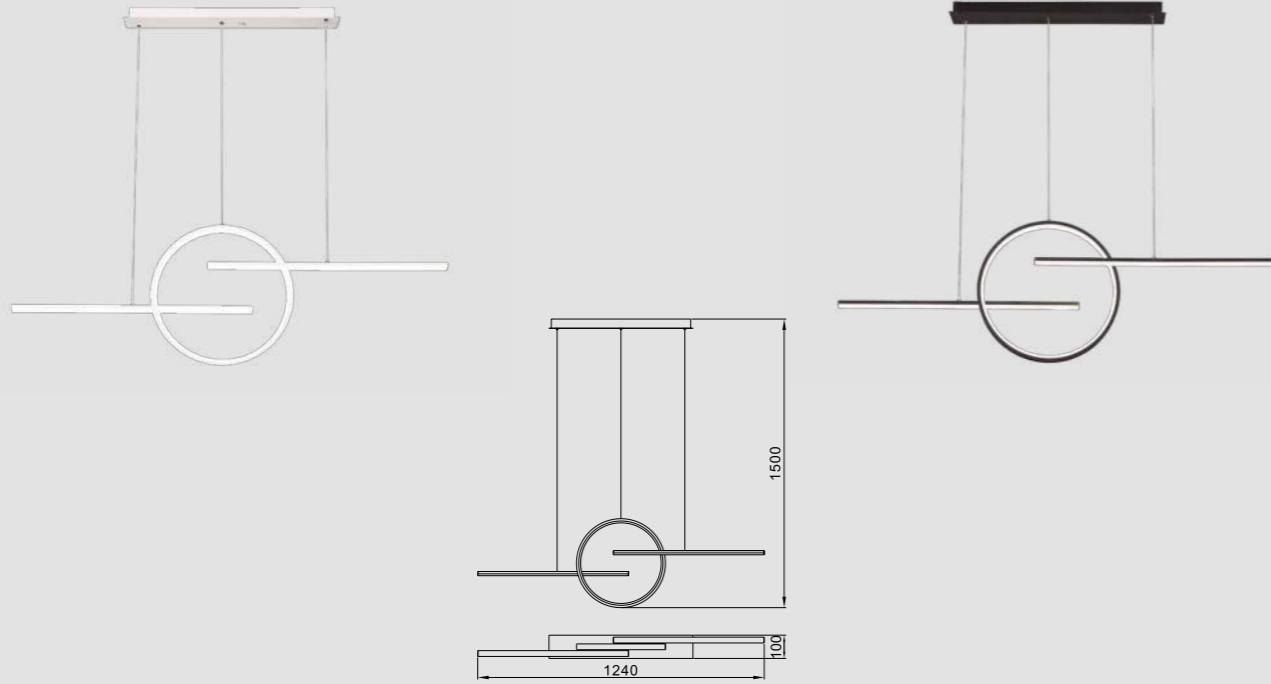

Acero/Steel 220-240V~ 50/60Hz CRI≥ 80

KITESURF

by Mantra Team

KITESURF

7190 Blanco-White
LED 50W 3000K 4000lm

7140 Negro-Black
LED 50W 3000K 4000lm

7142 Negro-Black
LED 30W 3000K 2400lm

7192 Blanco-White
LED 30W 3000K 2400lm