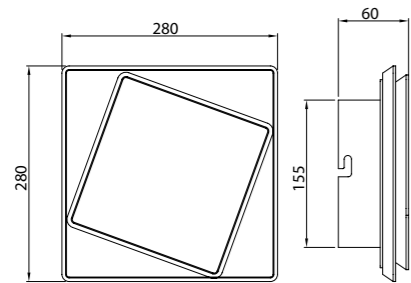

DAKLA

6426 Blanco-White
LED 18W 3000K 1090lm