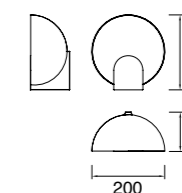

ÓCULO

Acero/Steel 220-240V~ 50/60Hz CRI≥ 80

8434 Oro-Gold
LED 5W 3000K 400lm

Acero/Steel 220-240V~ 50/60Hz CRI≥ 80