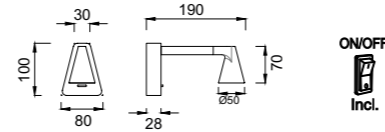

Aluminio-Aluminum 220-240V~50/60Hz CRI≥ 80 Cable: Negro/1.5m

ÁFRICA

NEW

9411 Negro-Black
LED 5W-3000K-450lm

9412 Negro-Black
LED 5W-3000K-450lm

9413 Negro-Black
LED 5W-3000K-450lm

9414 Negro-Black
LED 5W-3000K-450lm