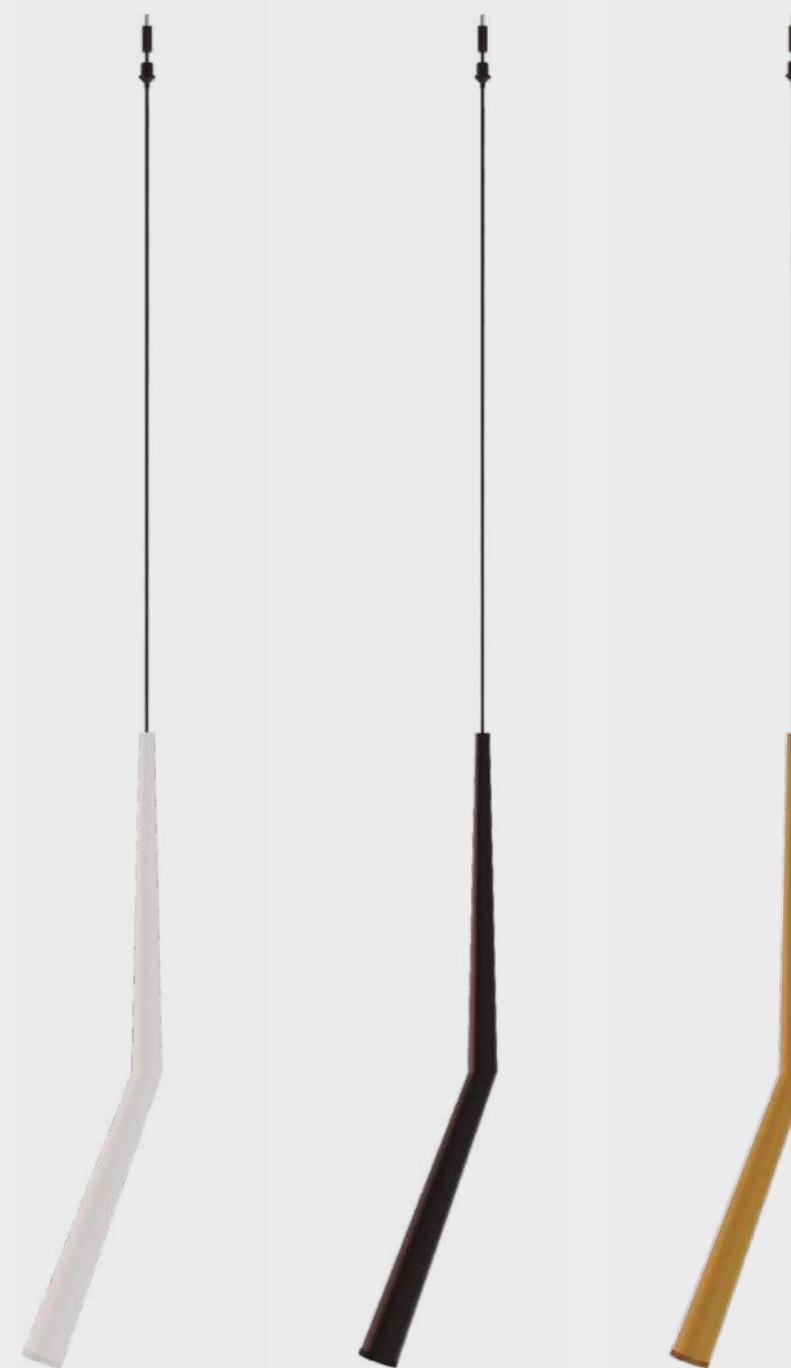

9245 Oro-Gold
LED 4.7W 3000K 400lm