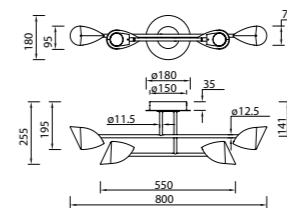

7582 Negro-Black
LED 30W 3000K 2100lm