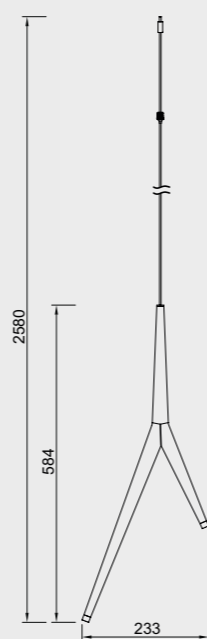

9245 Oro-Gold
LED 4.7W 3000K 400lm