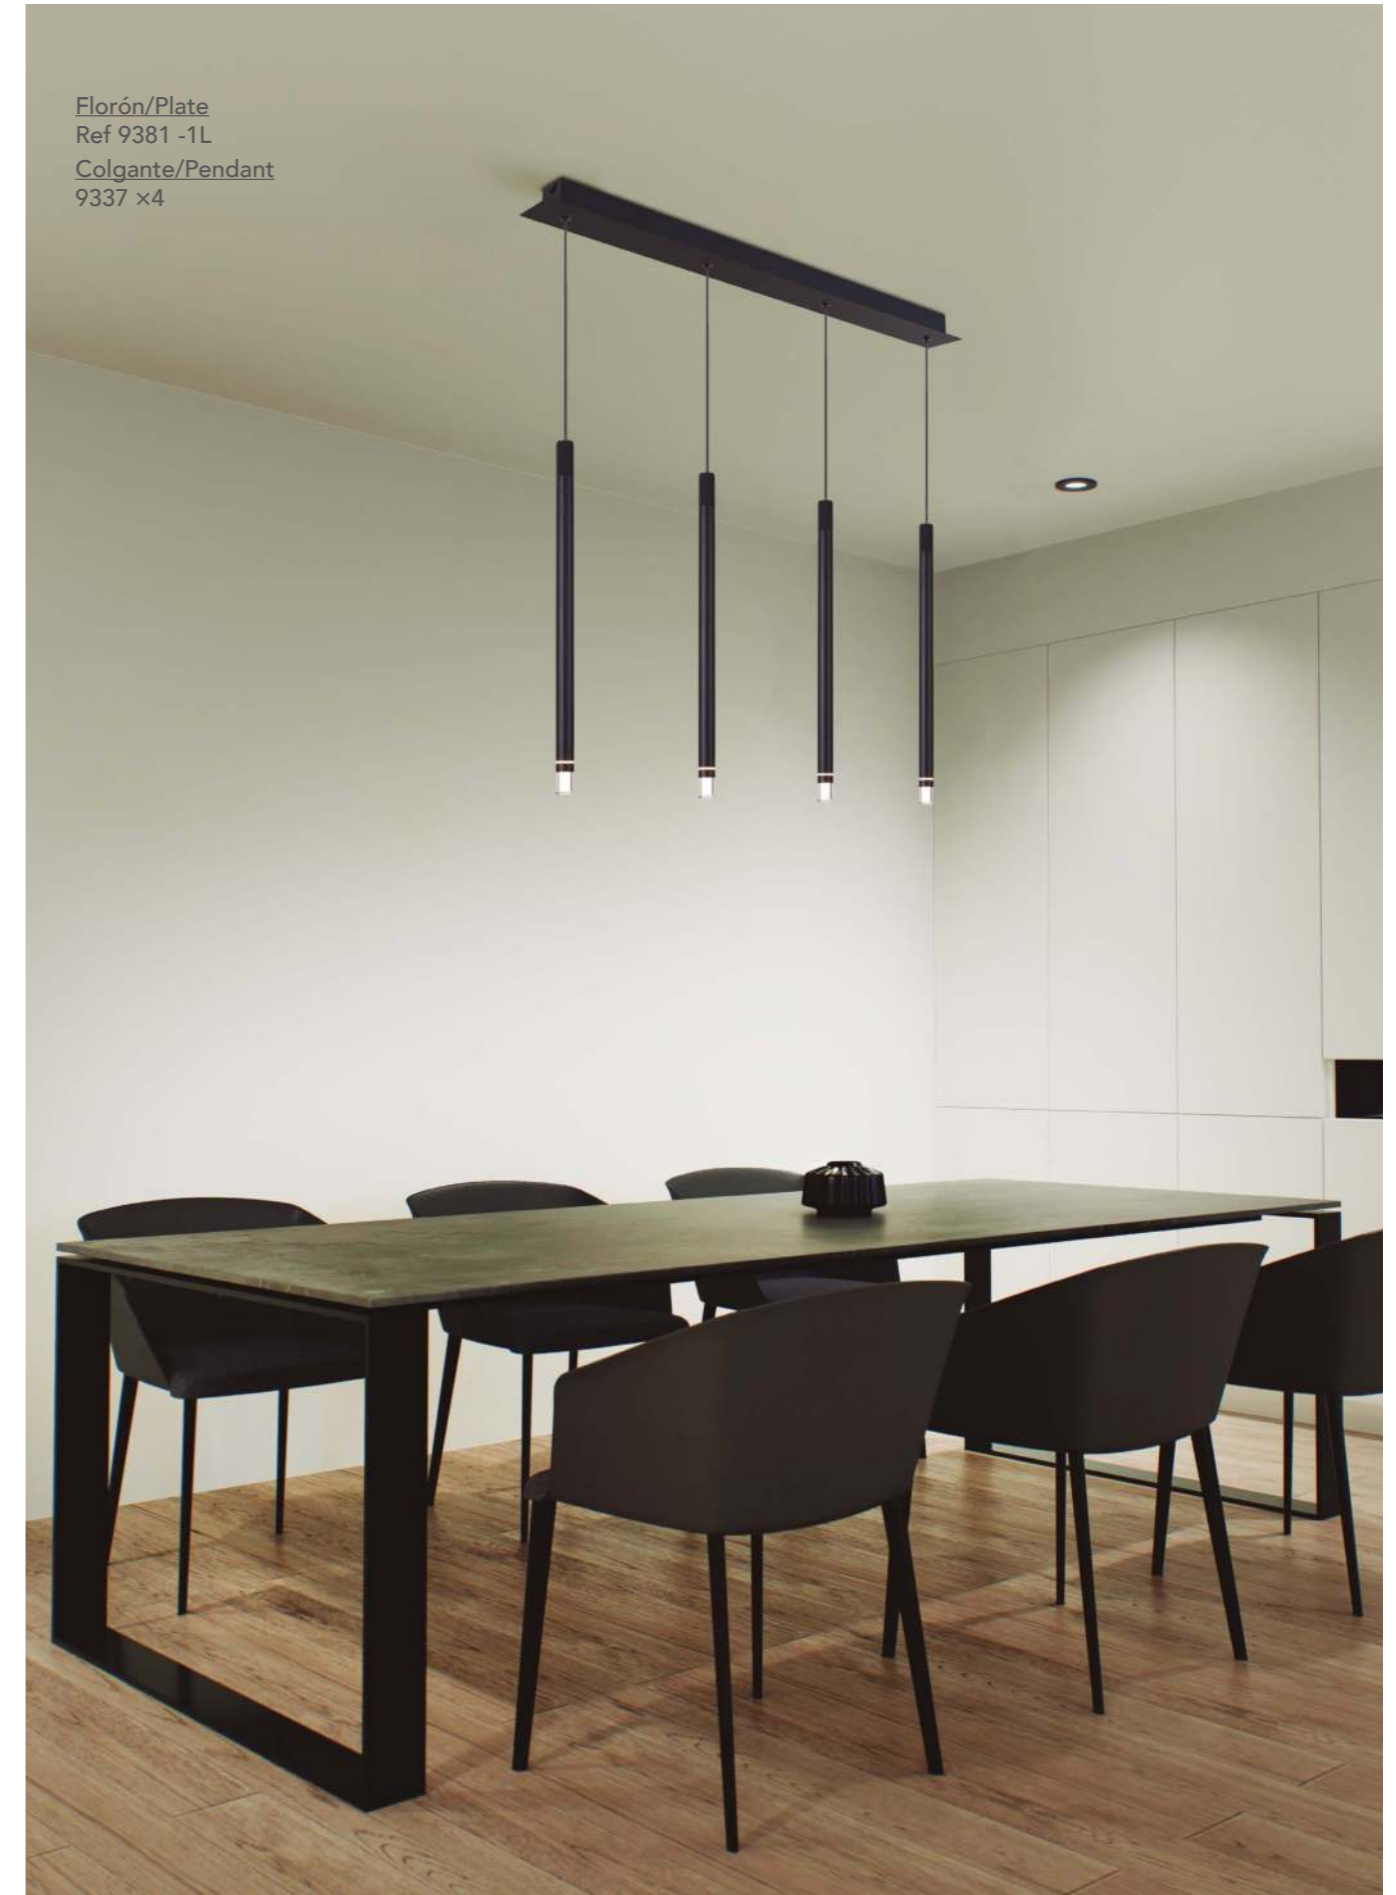

MODULAR LIGHTS

MOANA **NEW**

by Mantra team

MODULAR LIGHTS

Florón/Plate
Ref 9386 -1L
Colgante/Pendant
9339 x2
9340 x2
9337 x2
9336 x2

Florón/Plate
Ref 9381 -1L
Colgante/Pendant
9337 x4

SPARK

by Mantra team