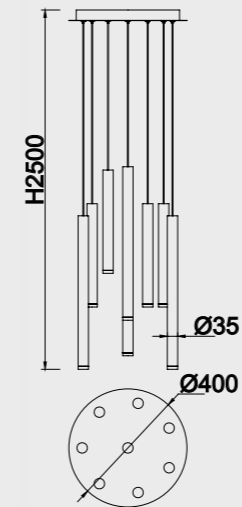

Metal/Aluminio-Metal/Aluminium 220-240V~ 50/60Hz CRI≥ 80