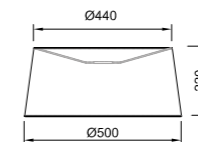

9448
Pantalla/Shade
Gris /Gray