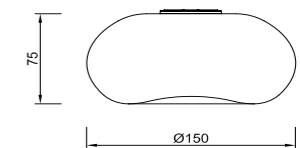

9459 Blanco opal-Opal white **NEW**
Cristal-Crystal