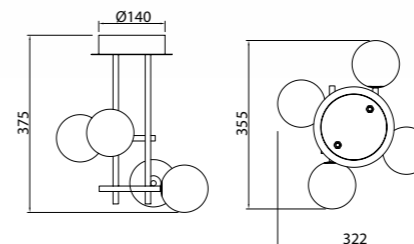

R09243 LED G4 5W 3000K 500lm (incl)

INCLUDED

Metal/Cristal-Metal/Glass 220-240V~ 50/60Hz CRI≥ 80 G4 máx. 5W LED Incluido- Registered N° 008435580-0001