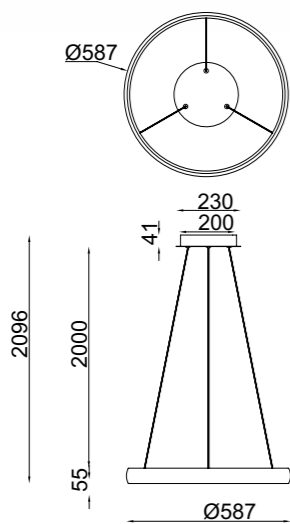

FLATS

NEW

9430 Blanco-White
LED 42W-3000K-5290lm
Dimmable TRIAC

9429 Blanco-White
LED 70W-3000K-8800lm
Dimmable TRIAC

9428 Blanco-White
LED 122W-3000K-15250lm
Dimmable TRIAC

Aluminio+Hierro+silicona / Aluminium+Iron+Silicone 220-240V~50/60Hz CRI≥ 80 Cable: Blanco 2m

Aluminio+Hierro+silicona / Aluminium+Iron+Silicone 220-240V~50/60Hz CRI≥ 80 Cable: Blanco 2m