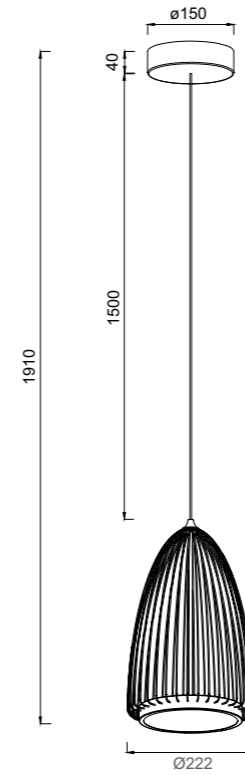

9017 Negro-Black
LED 20W-3000K-2750lm

Metal/PS 220-240V~50/60Hz CRI≥ 80 Negro/1.5m