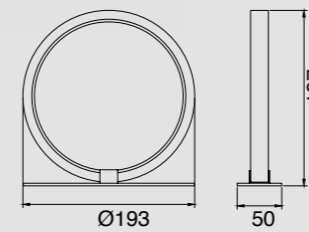

7194 Blanco-White
LED 8W 3000K 640lm

7144 Negro-Black
LED 8W 3000K 640lm

8599 Blanco-White
LED 8W 3000K 640lm

8595 Negro-Black
LED 8W 3000K 640lm

8598 Blanco-White
LED 8W 3000K 640lm

8594 Negro-Black
LED 8W 3000K 640lm