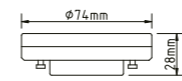

Bombillas recomendadas-Suggested bulbs

GX53	K	LED	REF
	3000K	12W	R09248
	4000K	12W	R09249