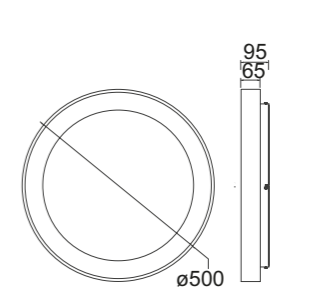

warm white 2700K
natural 4000K
cool white 5000K
Dimmable
Remote Control RF
ON / OFF 30,000
LED life / LED life 30,000 h
LED INCLUDED
5 años WARRANTY GARANTIA LED
IP20