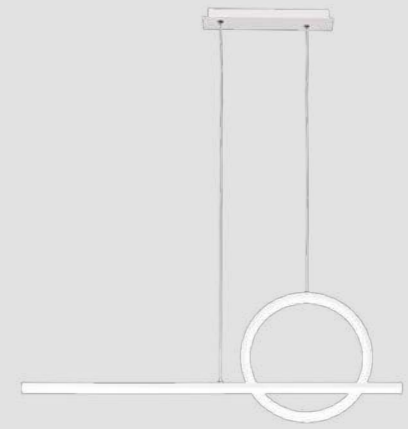

Acero/Steel 220-240V~ 50/60Hz CRI≥ 80

KITESURF

by Mantra Team

KITESURF

7190 Blanco-White
LED 50W 3000K 4000lm

7140 Negro-Black
LED 50W 3000K 4000lm

7142 Negro-Black
LED 30W 3000K 2400lm

7192 Blanco-White
LED 30W 3000K 2400lm