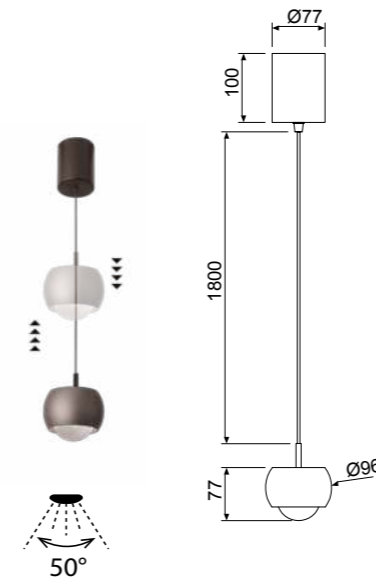

ROLLER

8409 Naranja-Orange
LED 12W 3000K 500lm

8411 Café-Coffee
LED 12W 3000K 500lm

8412 Cromo negro-Black chrome
LED 12W 3000K 500lm

8405 Blanco-White
LED 12W 3000K 1100lm

8406 Negro-Black
LED 12W 3000K 1100lm

8407 Cromo negro-Black chrome
LED 12W 3000K 1100lm

8408 Café-Coffee
LED 12W 3000K 1100lm

8541 Oro-Gold
LED 12W 3000K 1100lm

MODO DE USO

Aluminio/Metal-Aluminium/Metal 220-240V~ 50/60Hz CRI≥ 80