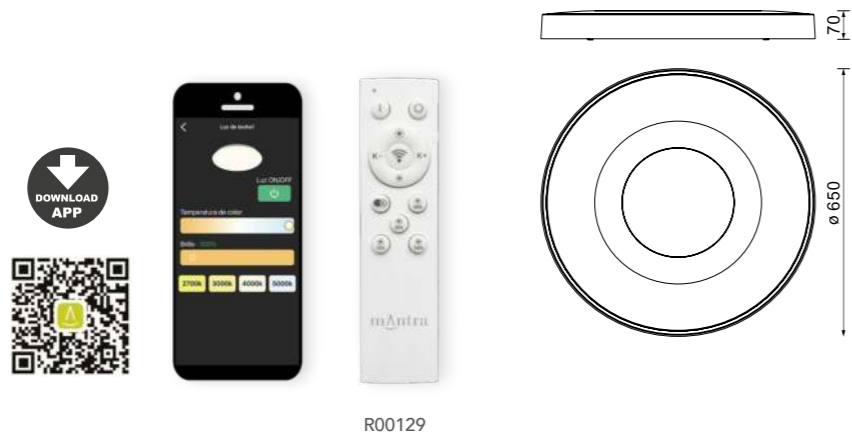

COIN

by Mantra Team

COIN

7560 Blanco-White
LED 100W 2700K-5000K 6000lm

7561 Negro-Black
LED 100W 2700K-5000K 6000lm

7562 Madera-Wood
LED 100W 2700K-5000K 6000lm

8036 Oro-Gold
LED 100W 2700K-5000K 6000lm

R00129