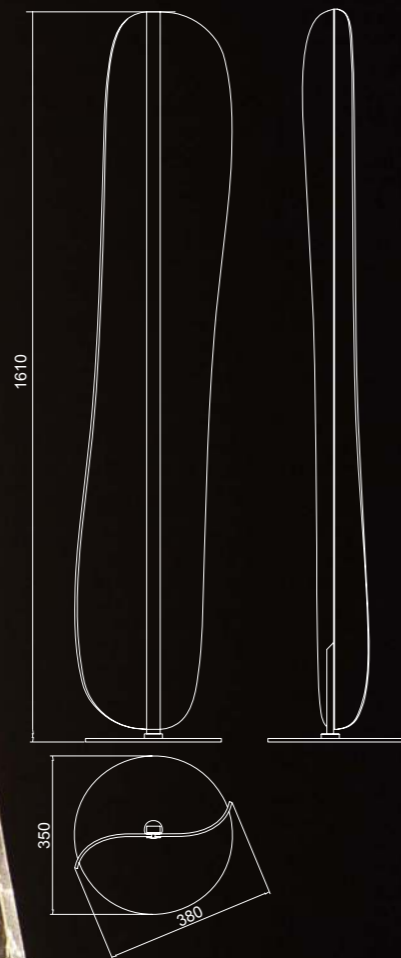

BIANCA

7769 Blanco-White
LED 30W 3000K 1800lm
Dimmable

Metal/Acrílico-Metal/Acrylic 220-240V~ 50/60Hz CRI≥ 80