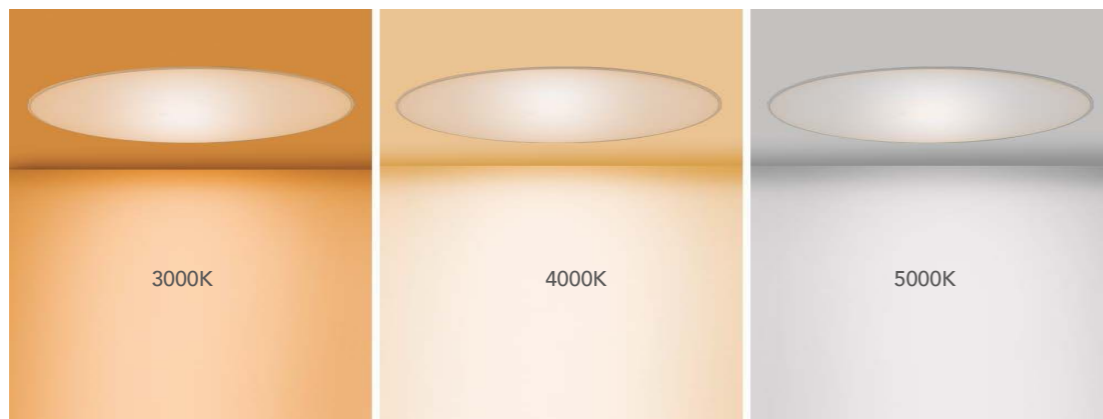

SLIM

7972 Blanco-White
LED 16W 3000K 1300lm

7971 Blanco-White
LED 16W 4000K 1400lm

7970 Blanco-White
LED 16W 5000K 1440lm

7975 Blanco-White
LED 24W 3000K 2050lm

7974 Blanco-White
LED 24W 4000K 2150lm

7973 Blanco-White
LED 24W 5000K 2200lm

7978 Blanco-White
LED 50W 3000K 4150lm

7977 Blanco-White
LED 50W 4000K 4250lm

7976 Blanco-White
LED 50W 5000K 4300lm

Acrílico/Acrylic 220-240V~ 50/60Hz CRI≥ 80