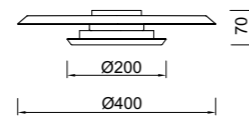

9003 Blanco+Negro-White+Black
LED 18W-3000K-2350lm