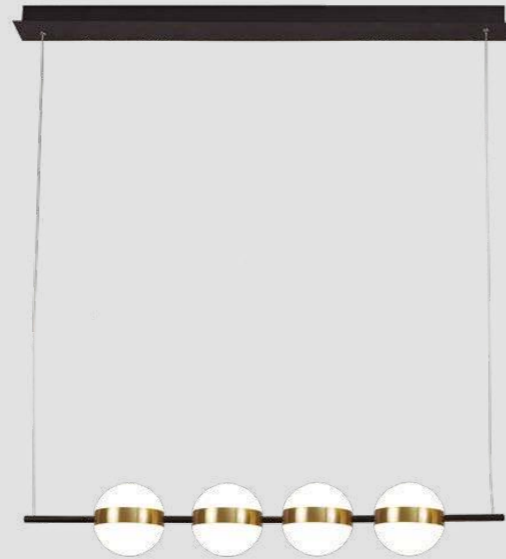

7161 Oro/Negro-Gold/Black
LED 32W 3000K 2400lm

Metal/Acrílico-Metal/Acrylic 220-240V~ 50/60Hz CRI ≥80