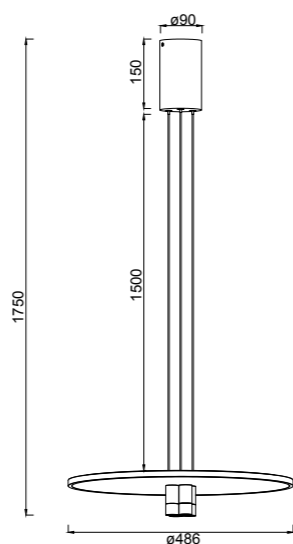

NÓMADA

8982 Negro/Oro-Gold/Black
LED 42W-3000K-5200lm

8983 Negro/Oro-Gold/Black
LED 33W-3000K-4350lm