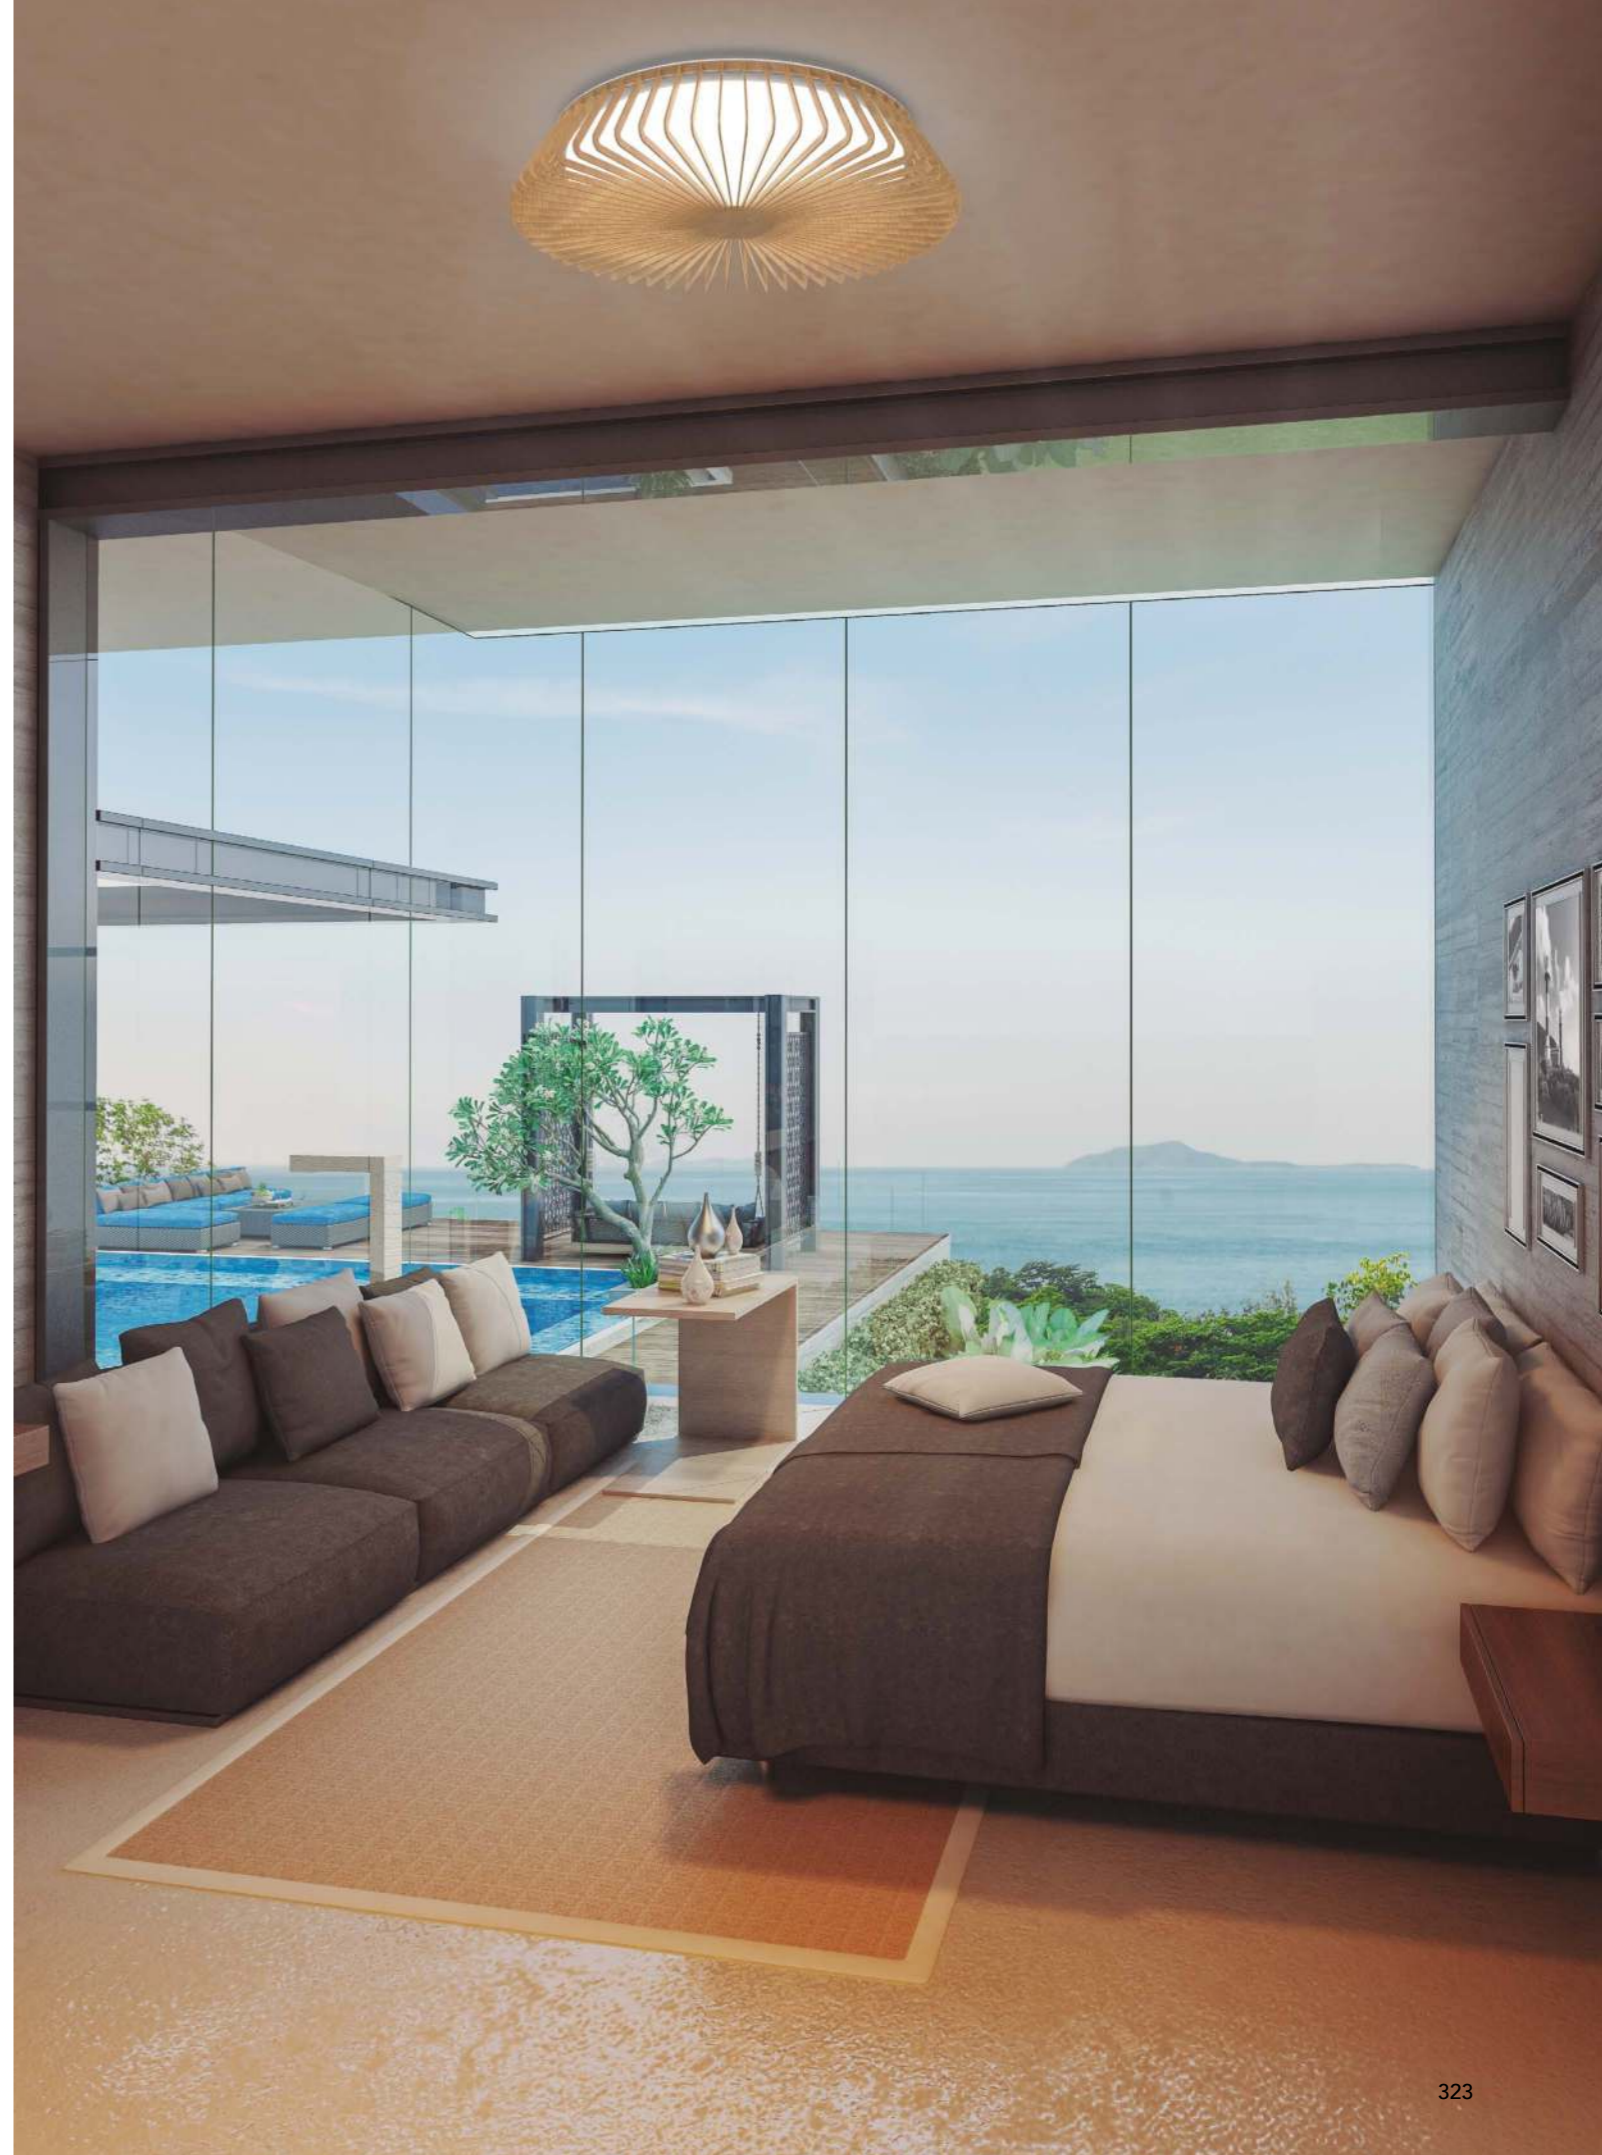

HIMALAYA CEILING

by Santiago Sevillano Studio

HIMALAYA

7963 Blanco-White
LED 80W 2700K-5000K 3500lm

7964 Madera-Wood
LED 80W 2700K-5000K 3500lm

7965 Negro-Black
LED 80W 2700K-5000K 3500lm

R00129

HIMALAYA