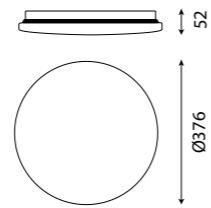

8694 Blanco-White
LED 32W 3000K-4000K-5000K 3100lm