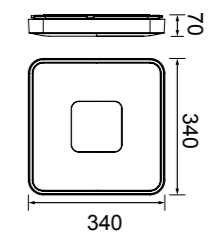

Metal/Acrílico/ABS-Metal/Acrylic/ABS 220-240V~ 50/60Hz CRI≥ 80 R00129 Incluido