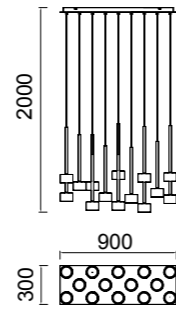

Longitud cable-Wire length
5 x 2m

Cristal-Glass 100-240V~ 50/60Hz E27 máx.20W LED (no incl)

TONIC

by Mantra team

TONIC

TONIC

TONIC

7878 Multicolor-Multicolour
GX53 14x máx. 12W LED (no incl)