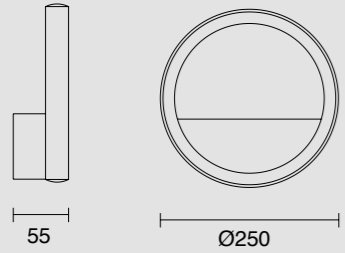

KITESURF

8597 Blanco-White
LED 8W 3000K 640lm

8593 Negro-Black
LED 8W 3000K 640lm