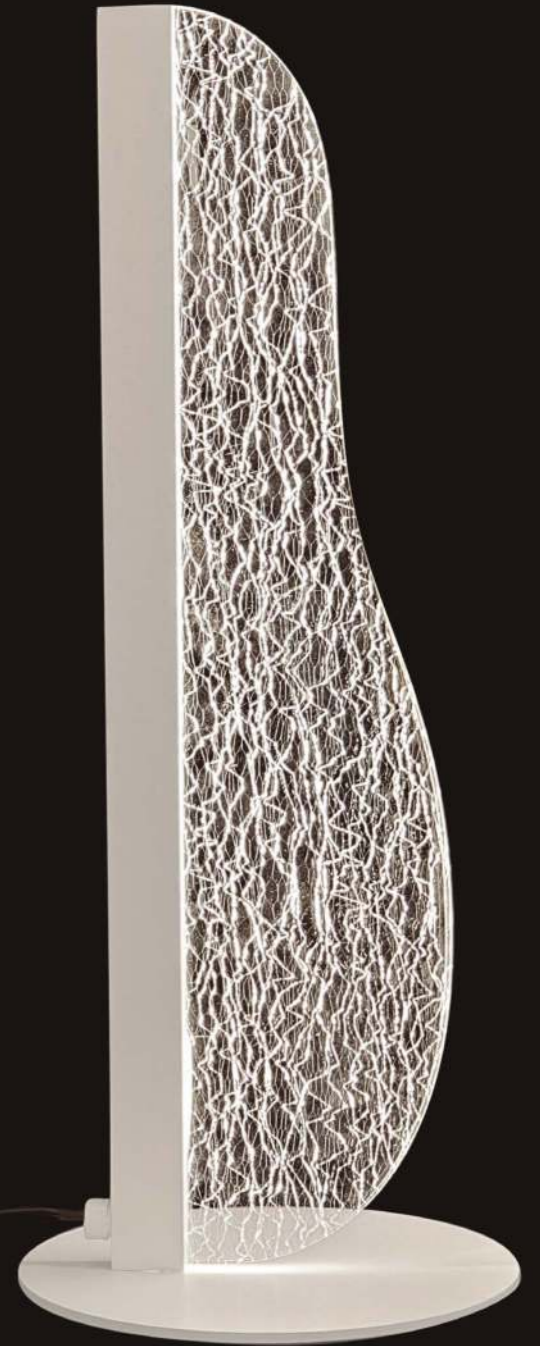

Metal/Acrílico-Metal/Acrylic 220-240V~ 50/60Hz CRI≥ 80

Metal/Acrílico-Metal/Acrylic 220-240V~ 50/60Hz CRI≥ 80