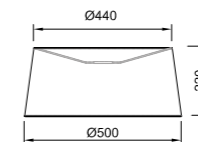

E27 1x 30W LED
bombilla incluida - bulb included

R09295 Incluido/Included
CCT 2700K-3200K-4000K

Tela/Acero-Fabric/Steel 100-240V~ 50/60Hz

Referencias
9445 + 9447

Referencias
9445 + 9448

9447
Pantalla/Shade
Crema /Cream