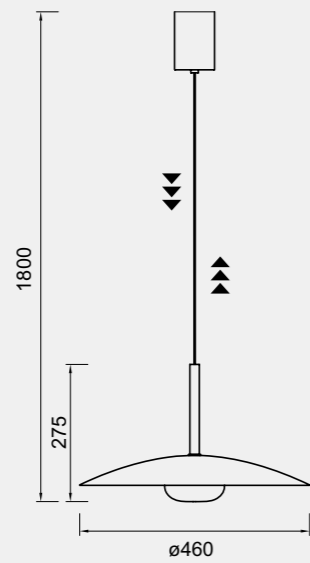

8979 Blanco-White
LED 12W-3000K-1550lm

Metal/Cristal-Metal/Glass 220-240V~50/60Hz CRI≥ 80 Cable: Blanco/1.5m

ANDRÓMEDA

by Mantra team

ANDRÓMEDA

8932 Oro-Gold
LED 25W-3000K-2500lm

8933 Oro-Gold
LED 40W-3000K-4000lm