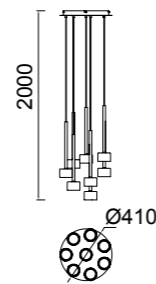

7881 Multicolor-Multicolour
GX53 8x máx. 12W LED (no incl)