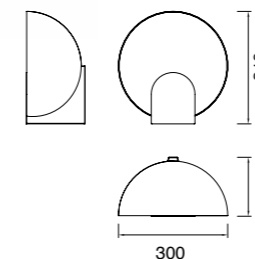

ÓCULO

Acero/Steel 220-240V~ 50/60Hz CRI≥ 80

8434 Oro-Gold
LED 5W 3000K 400lm

Acero/Steel 220-240V~ 50/60Hz CRI≥ 80