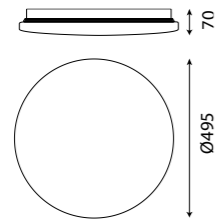

ZERO CCT

8695 Blanco-White
LED 48W 3000K-4000K-5000K 4600lm