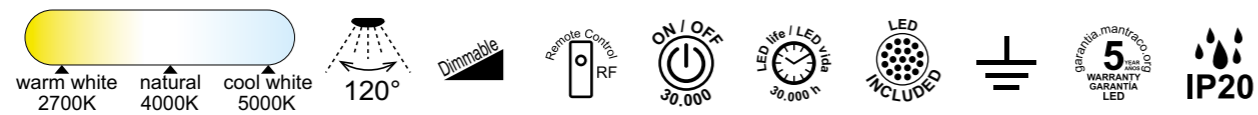

COIN

by Mantra Team

COIN

7560 Blanco-White
LED 100W 2700K-5000K 6000lm

7561 Negro-Black
LED 100W 2700K-5000K 6000lm

7562 Madera-Wood
LED 100W 2700K-5000K 6000lm

8036 Oro-Gold
LED 100W 2700K-5000K 6000lm

R00129