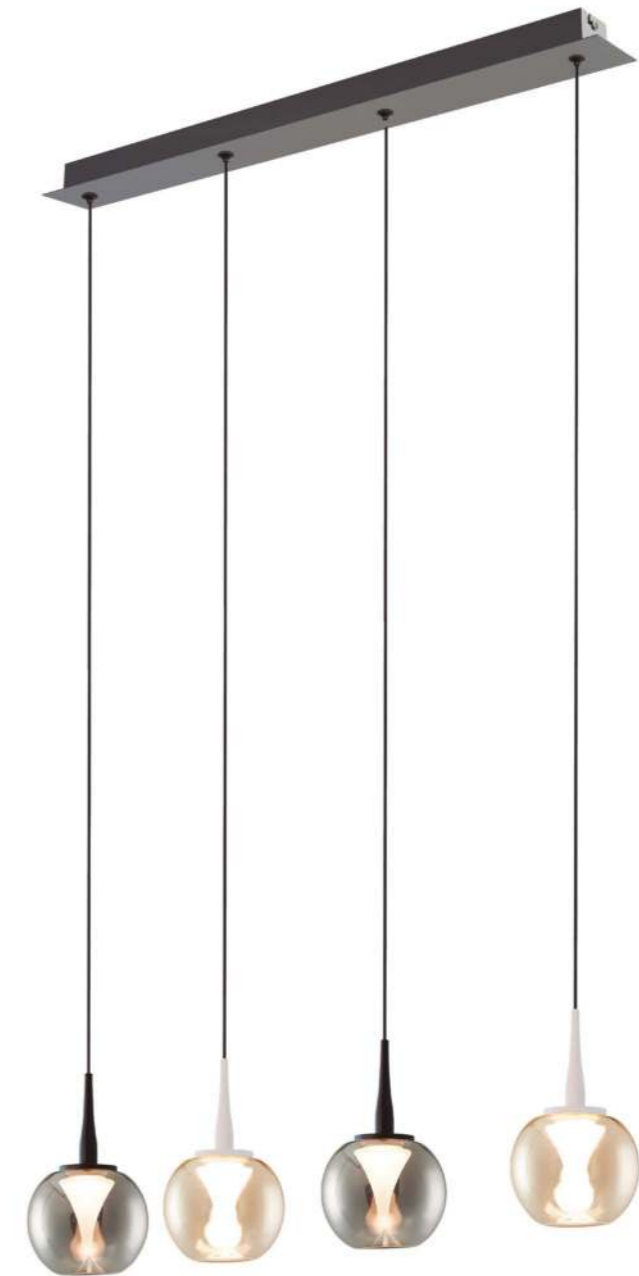

Florón/Plate
Ref 9381-4L

Colgante/Pendant
9344 x 2
9343 x 2

Tulipa/Pendant
8939 x 2
8940 x 2