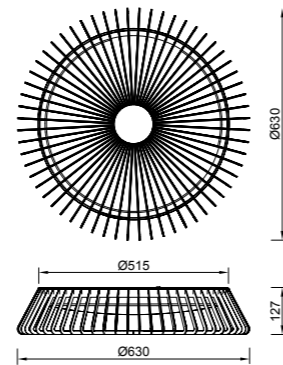

HIMALAYA CEILING

by Santiago Sevillano Studio

HIMALAYA

7963 Blanco-White
LED 80W 2700K-5000K 3500lm

7964 Madera-Wood
LED 80W 2700K-5000K 3500lm

7965 Negro-Black
LED 80W 2700K-5000K 3500lm

R00129

HIMALAYA