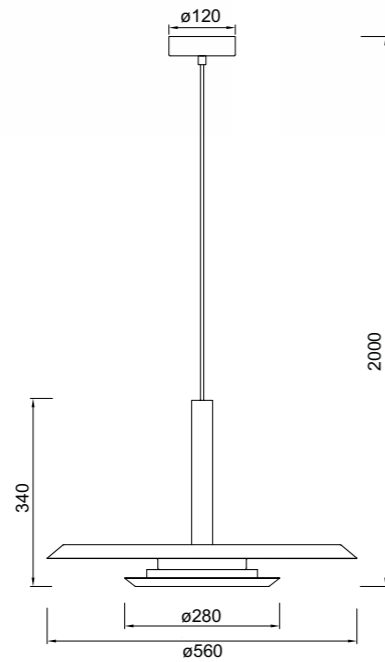

8983 Negro/Oro-Gold/Black
LED 33W-3000K-4350lm

TINA

by Mantra team

TINA

9000 Blanco+Negro-White+Black
LED 24W-3000K-2900lm

9001 Blanco+Negro-White+Black
LED 18W-3000K-2350lm

Metal/Acrílico-Metal/Acrylic 220-240V~50/60Hz CRI≥ 80 Cable: Blanco/1.5m