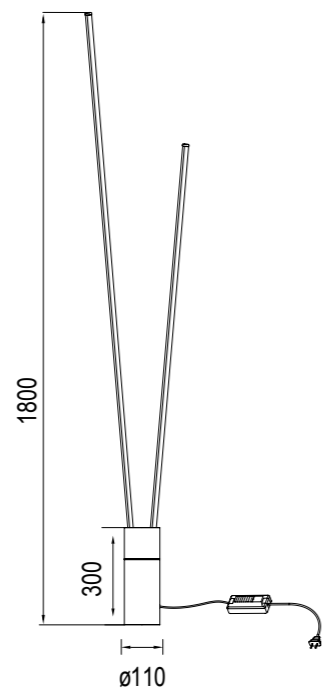

VERTICAL

7345 Blanco-White
LED 44W 3000K 2600lm

7346 Negro-Black
LED 44W 3000K 2600lm

Acero/Steel 220-240V~ 50/60Hz CRI≥ 80