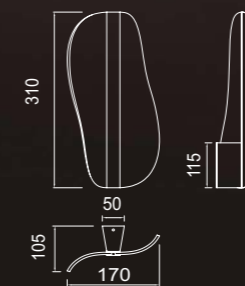

7836 Blanco-White
LED 12W 3000K 700lm