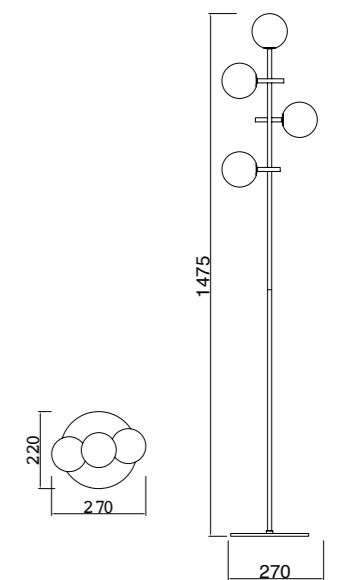

INCLUIDO ON/OFF **3** años de garantía **IP20**

INCLUIDO ON/OFF **3** años de garantía **IP20**