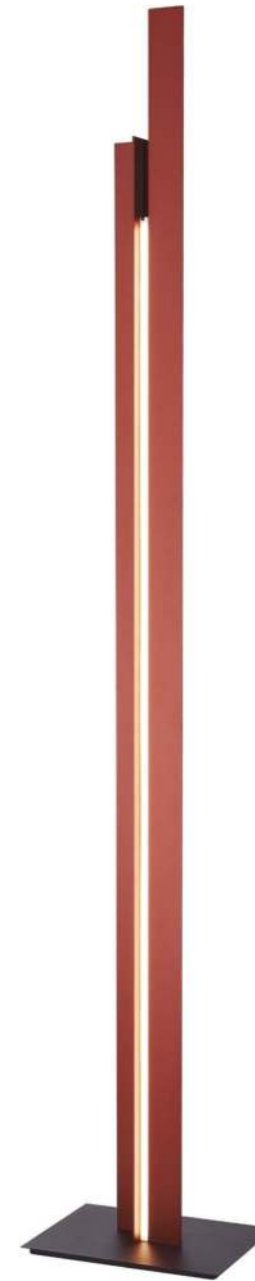

MANHATTAN

NEW

9188 Blanco-White
LED 48W 3000K 5900lm

9193 Negro-Black
LED 48W 3000K 5900lm

9198 Oro rosa-Rose gold
LED 48W 3000K 5900lm

9203 Latón-Brass
LED 48W 3000K 5900lm