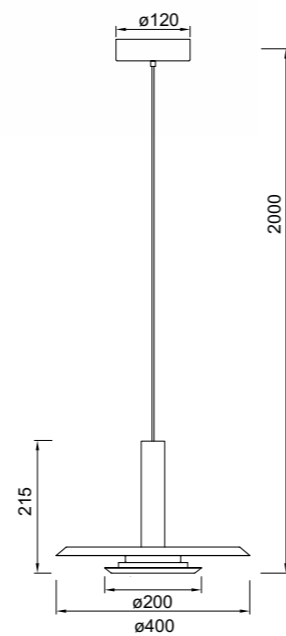

TINA

9000 Blanco+Negro-White+Black
LED 24W-3000K-2900lm

9001 Blanco+Negro-White+Black
LED 18W-3000K-2350lm