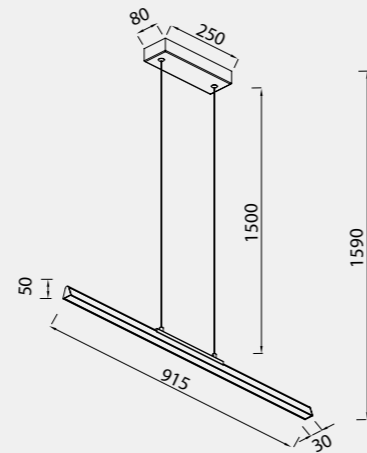

8961 Oro-Gold
LED 54W-3000K-6400lm

Aluminio/metal-Aluminum/metal 220-240V~50/60Hz CRI≥ 80 Cable: Blanco/2x1.5m