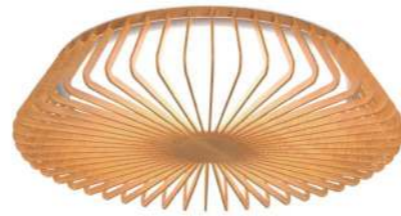

7967 Madera-Wood
LED 56W 2700K-5000K 2500lm