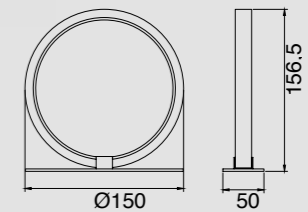

7195 Blanco-White
LED 8W 3000K 640lm

7145 Negro-Black
LED 8W 3000K 640lm

Aluminio/Silicona/Metal-Aluminium/Silicone/Metal 220-240V~ 50/60Hz CRI≥ 80