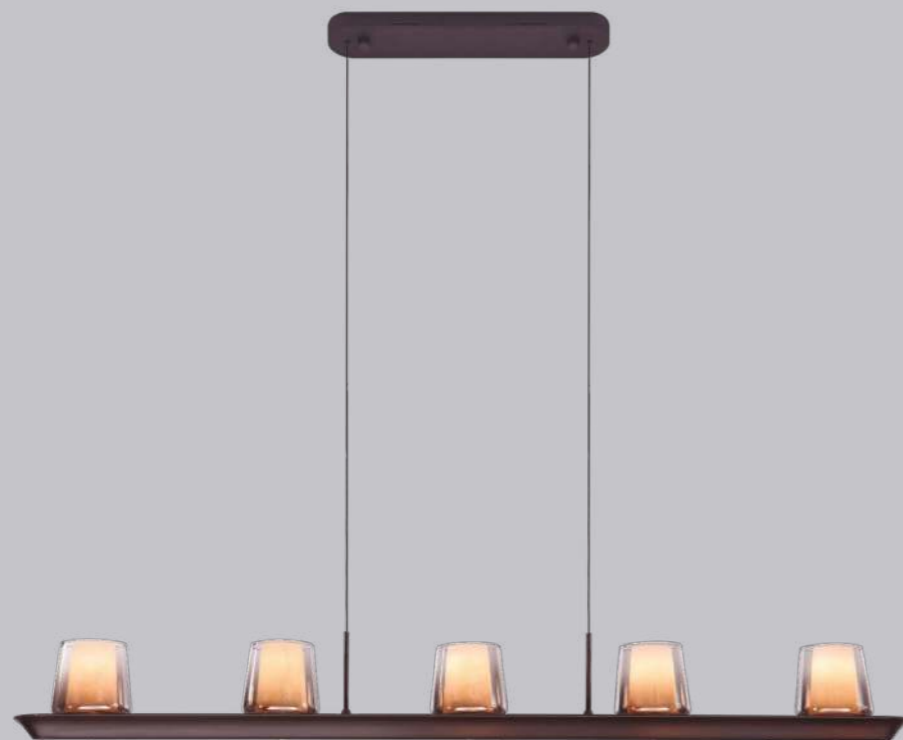

4

ALABASTRO

by Mantra team

ALABASTRO

NEW

ALABASTRO

9435 Ceniza-Ceniza
LED 55W-3000K- 4500lm
Dimmable TRIAC

NEW