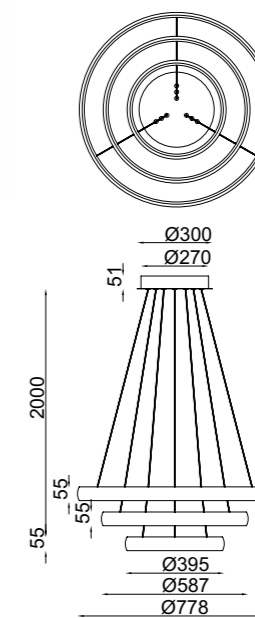

FLATS

NEW

9430 Blanco-White
LED 42W-3000K-5290lm
Dimmable TRIAC

9429 Blanco-White
LED 70W-3000K-8800lm
Dimmable TRIAC

9428 Blanco-White
LED 122W-3000K-15250lm
Dimmable TRIAC

Aluminio+Hierro+silicona / Aluminium+Iron+Silicone 220-240V~50/60Hz CRI≥ 80 Cable: Blanco 2m

Aluminio+Hierro+silicona / Aluminium+Iron+Silicone 220-240V~50/60Hz CRI≥ 80 Cable: Blanco 2m