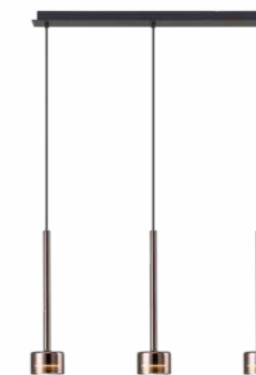

7885 Cobre-Copper
GX53 3x máx. 12W LED (no incl)

Bombillas recomendadas-Suggested bulbs

GX53	K	LED	REF
	3000K	12W	R09248
	4000K	12W	R09249

MODO DE USO

GX53 máx. 12W LED (no incl) 100-240V~ 50/60Hz