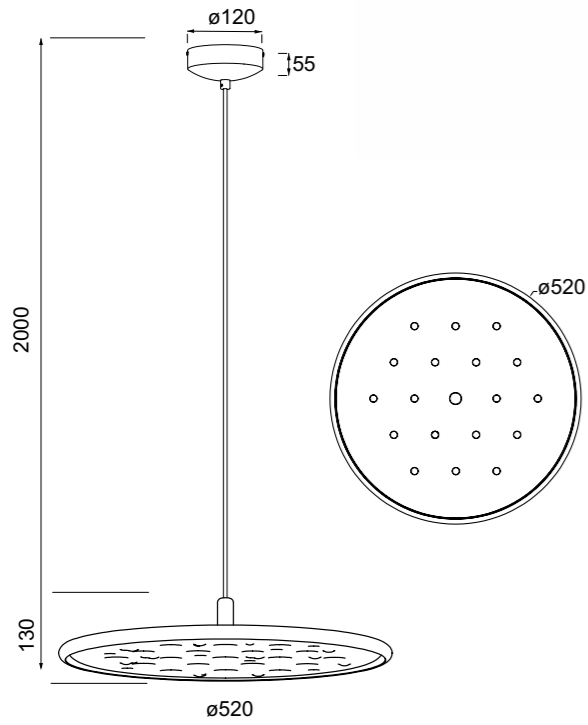

9203 Latón-Brass
LED 48W 3000K 5900lm

ACUSTIC

by Mantra team

ACUSTIC

NEW

9441 Café-Coffee
LED 20W-3000K-2250lm
Dimmable TRIAC

Aluminio-PET/Aluminum-PET 220-240V~50/60Hz CRI≥ 80 Color /Longitud cable: Negro/2m