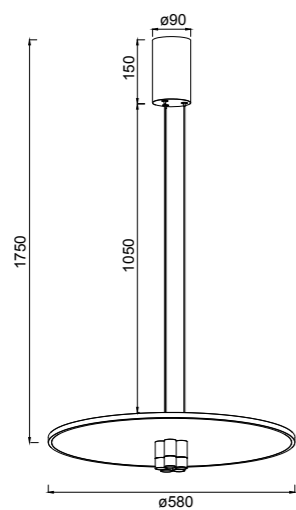

NÓMADA

8982 Negro/Oro-Gold/Black
LED 42W-3000K-5200lm

8983 Negro/Oro-Gold/Black
LED 33W-3000K-4350lm