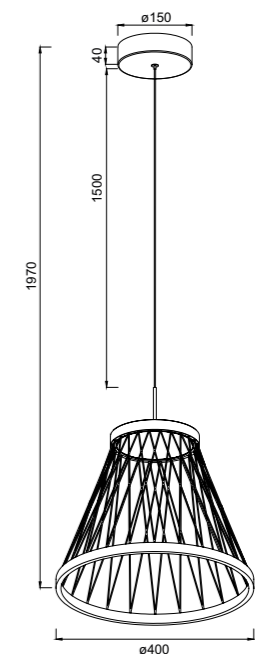

Metal/Aluminio/PS-Metal/Aluminum/PS 220-240V~50/60Hz CRI≥ 80 Cable: Negro/1.5m

ROLLER

by Mantra team

ROLLER

ROLLER

ROLLER

8409 Naranja-Orange
LED 12W 3000K 500lm

8411 Café-Coffee
LED 12W 3000K 500lm