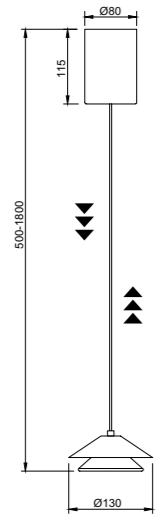

PICCOLA

by Mantra team

PICCOLA

9030 Blanco-White
LED 5W-3000K-550lm

9031 Marrón-Brown
LED 5W-3000K-550lm

9032 Naranja-Orange
LED 5W-3000K-550lm

9033 Negro-Black
LED 5W-3000K-550lm

Negro-Black Marrón-Brown Naranja-Orange Blanco-White Negro-Black Marrón-Brown Naranja-Orange Blanco-White