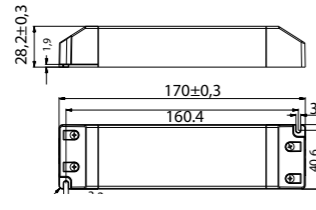

MODULAR LIGHTS

DRIVERS

9398-100W 14-24L