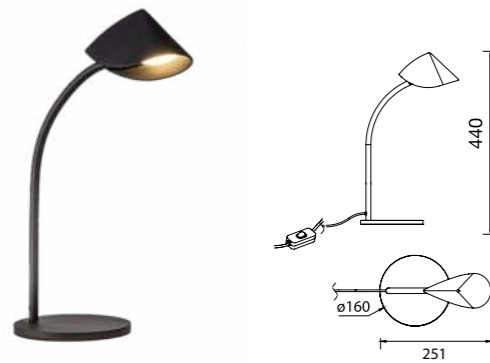

CAPUCCINA

by José Ignacio Ballester

CAPUCCINA

7585 Negro-Black
LED 8,5W 3000K 600lm

7584 Negro-Black
LED 8,5W 3000K 610lm

7587 Negro-Black
LED 8,5W 3000K 610lm

7578 Negro-Black
LED 61,5W 3000K 4000lm

7579 Negro-Black
LED 45W 3000K 3100lm