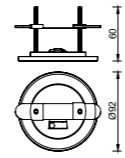

MODULAR LIGHTS

1 Luz empotrable