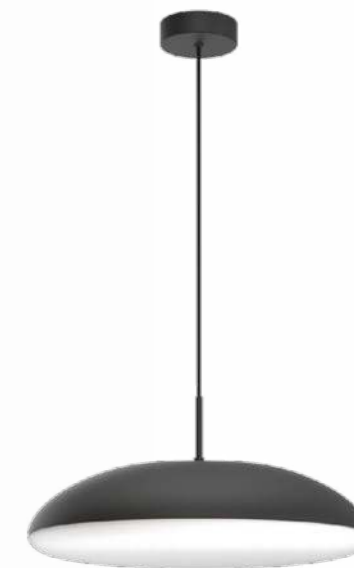

KAZZ

8137 Blanco-White
4L x E27 (no incl)

8138 Negro-Black
4L x E27 (no incl)

Bombillas recomendadas-Suggested bulbs

E27	K	LED	REF	DIMMABLE
	3000K	9W	R09234	
	4000K	9W	R09235	
	2700K	12W	R09251	
	3000K	12W	R09252	
	4000K	12W	R09253