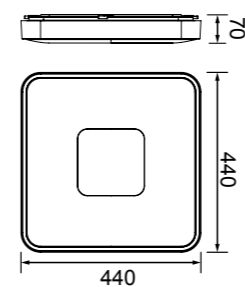

Metal/Acrílico/ABS-Metal/Acrylic/ABS 220-240V~ 50/60Hz CRI≥ 80 R00129 Incluido