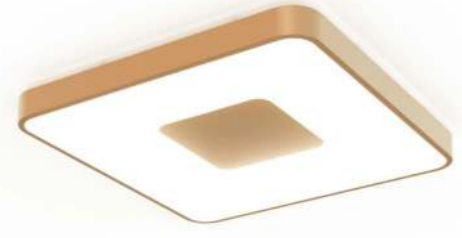

COIN

7916 Blanco-White
LED 100W 2700K-5000K 4900lm

7917 Negro-Black
LED 100W 2700K-5000K 4900lm

7918 Madera-Wood
LED 100W 2700K-5000K 4900lm

7925 Oro-Gold
LED 100W 2700K-5000K 4900lm

7919 Blanco-White
LED 80W 2700K-5000K 3900lm

7920 Negro-Black
LED 80W 2700K-5000K 3900lm

7921 Madera-Wood
LED 80W 2700K-5000K 3900lm

7926 Oro-Gold
LED 80W 2700K-5000K 3900lm

7922 Blanco-White
LED 56W 2700K-5000K 2500lm

7923 Negro-Black
LED 56W 2700K-5000K 2500lm

7924 Madera-Wood
LED 56W 2700K-5000K 2500lm

7927 Oro-Gold
LED 56W 2700K-5000K 2500lm

R00129