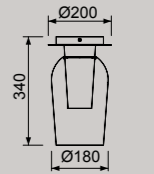

8399

Cristal transparente
Transparent glass
1L x E27 (not included)