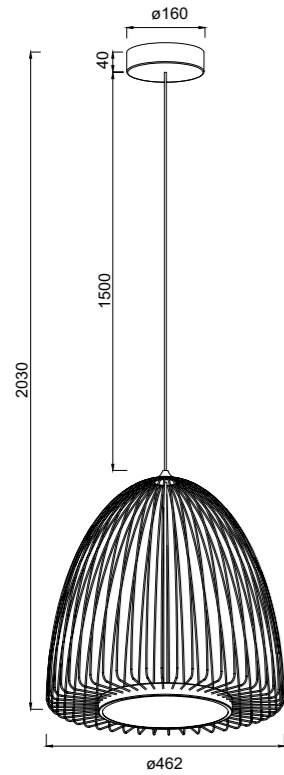

SMART

9016 Negro-Black
LED 43W-3000K-5700lm