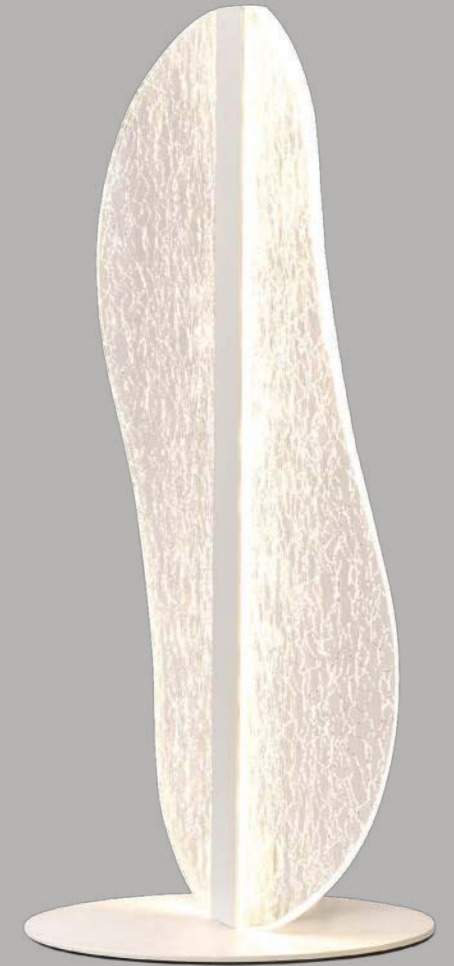

7768 Blanco-White
LED 15W 3000K 850lm