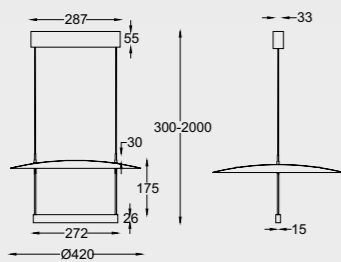

SUN II

NEW

9422 Negro-Black
LED 23W-3000K-2640lm
DIMMABLE (3-STEP-DIM)