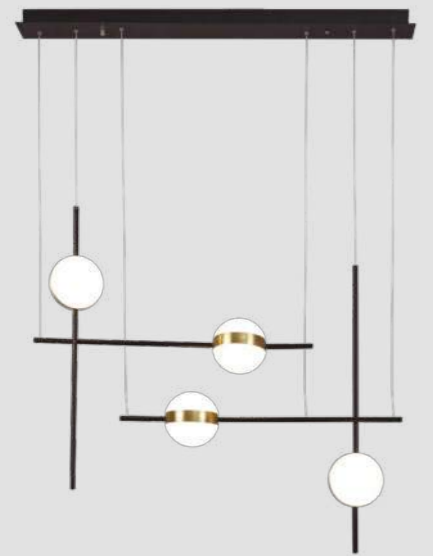

KITESURF

7196 Blanco-White
LED 24W 3000K 900lm

7146 Negro-Black
LED 24W 3000K 900lm

Aluminio/Silicona/Metal-Aluminium/Silicone/Metal 220-240V~ 50/60Hz CRI≥ 80

CUBA

7160 Oro/Negro-Gold/Black
LED 32W 3000K 2400lm