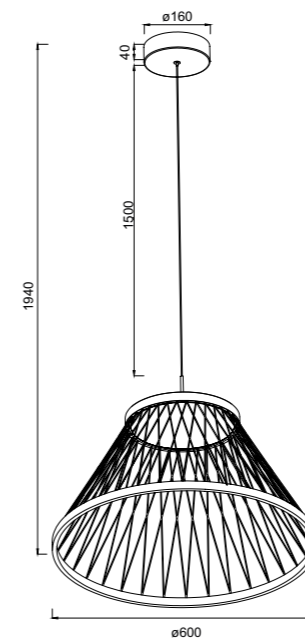

Metal/Aluminio/PS-Metal/Aluminum/PS 220-240V~50/60Hz CRI≥ 80

8949 Gris-Grey
LED 43W-3000K-5700lm