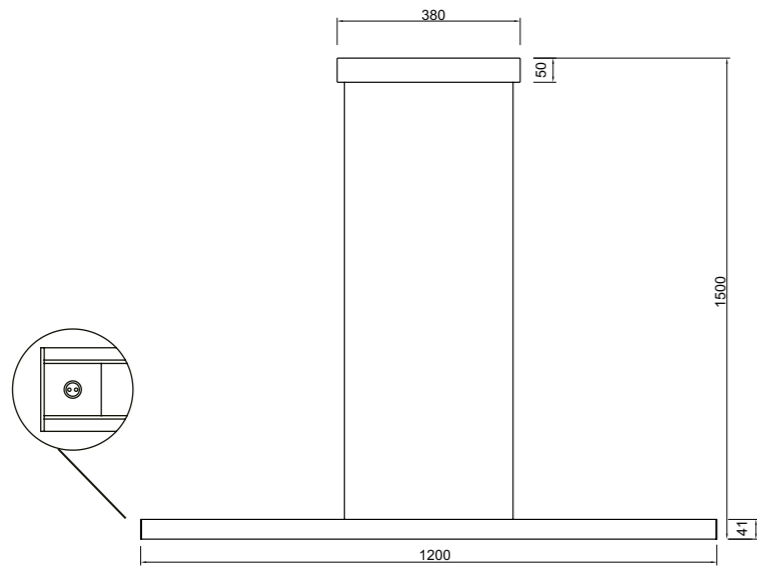

9036 Oro-Gold
LED 24W-3000K-2970lm