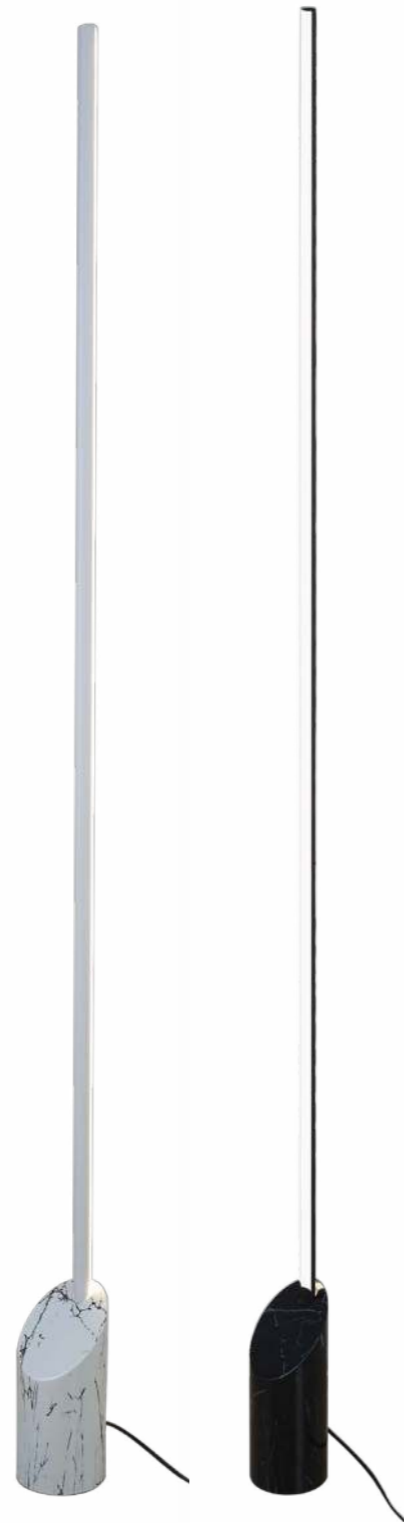

MÁRMOL

8512 Blanco-White

Decorado mármol/Decorated marble
LED 28W 3000K 1680lm

8513 Negro-Black

Decorado mármol/Decorated marble
LED 28W 3000K 1680lm