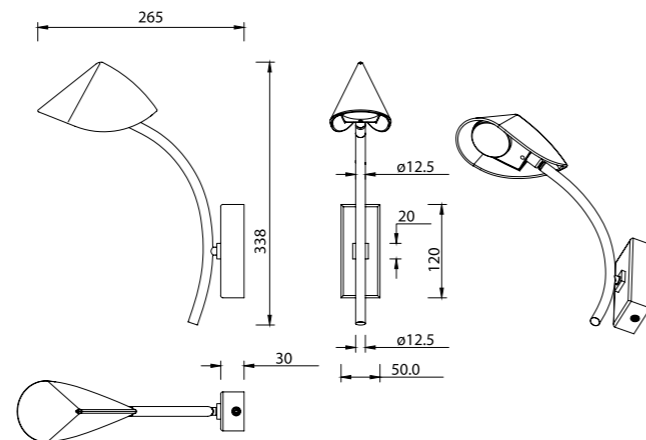

7580 Negro-Black
LED 44,5W 3000K 3100lm

7581 Negro-Black
LED 45W 3000K 3200lm

7582 Negro-Black
LED 30W 3000K 2100lm

CAPUCCINA

7583 Negro-Black
LED 6W 3000K 530lm

CELLAR

by Santiago Sevillano Studio

CELLAR