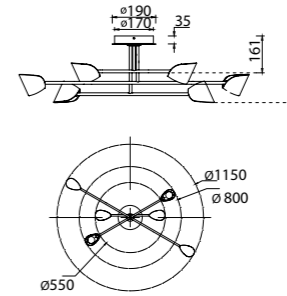

7580 Negro-Black
LED 44,5W 3000K 3100lm