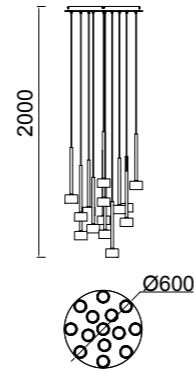

7879 Multicolor-Multicolour
GX53 14x máx. 12W LED (no incl)