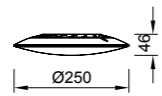

SLIM

7972 Blanco-White
LED 16W 3000K 1300lm