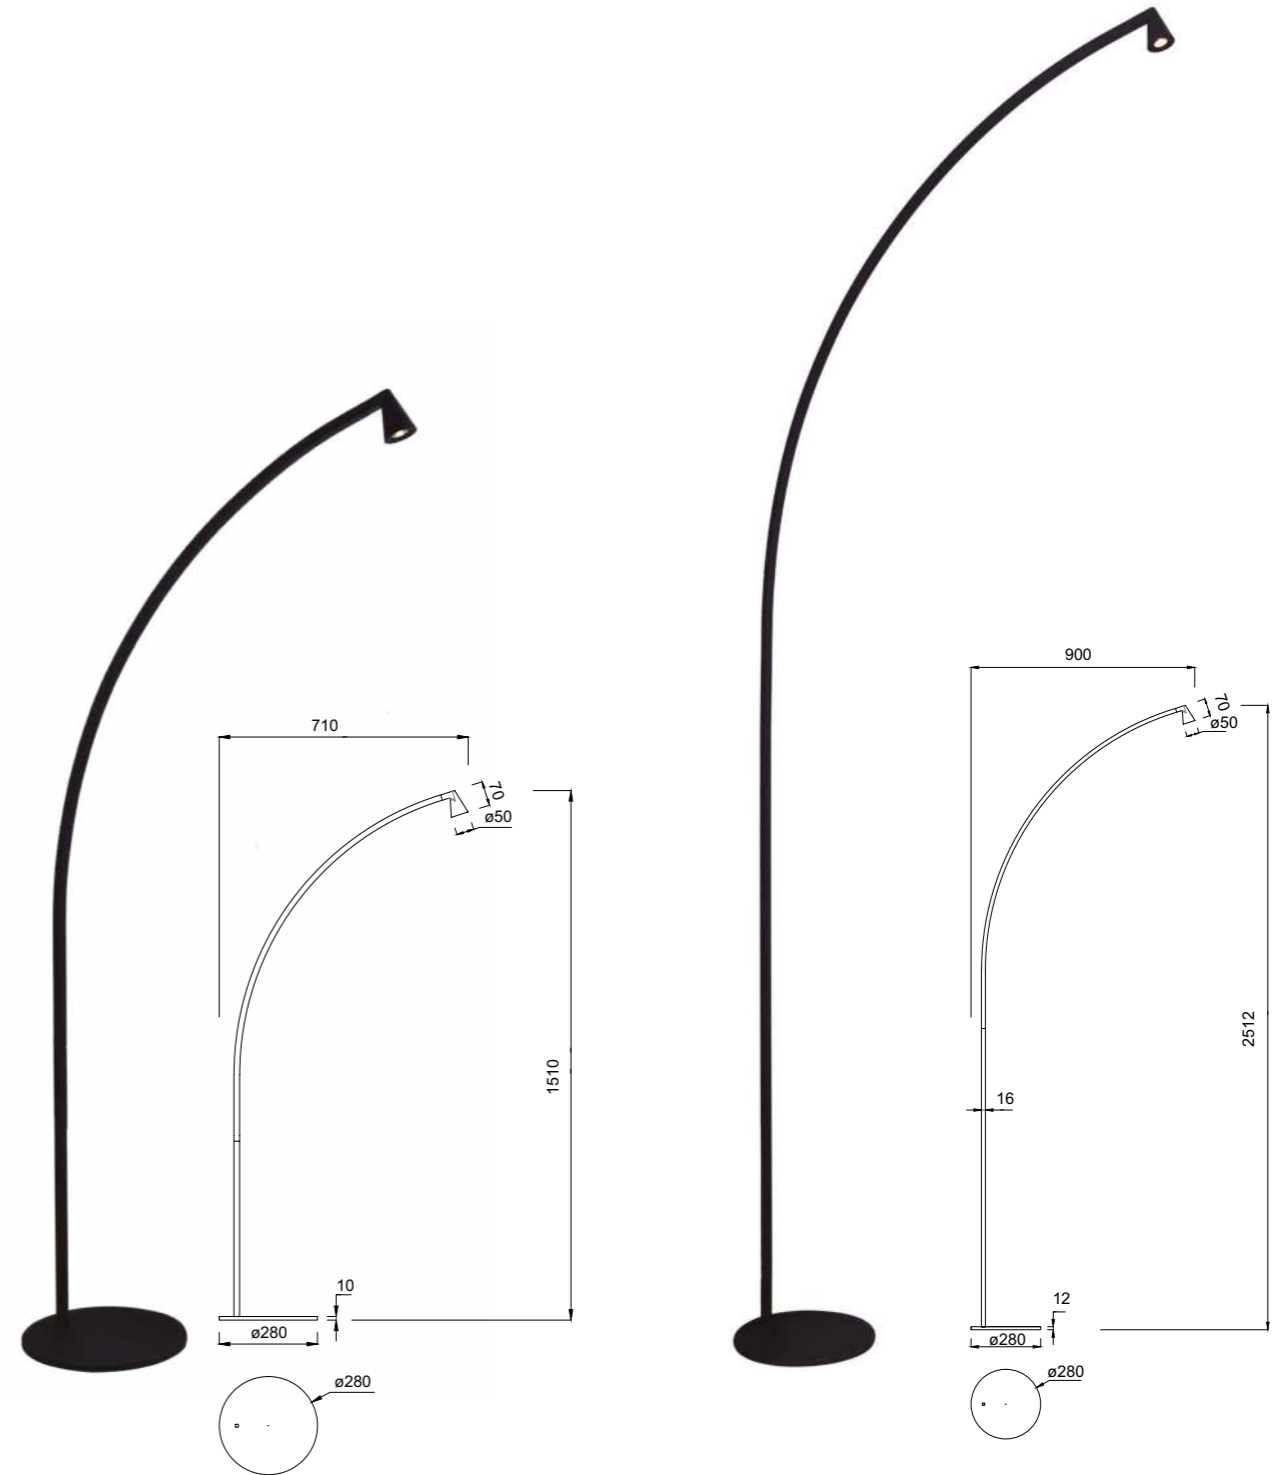

Aluminio-Aluminum 220-240V~50/60Hz CRI≥ 80

ÁFRICA

NEW

9415 Negro-Black
LED 6W-3000K-450lm

Aluminio-Metal/Aluminum-Iron 220-240V~ 50/60Hz CR1≥ 80

9417 Negro-Black
LED 5W-3000K-450lm

9416 Negro-Black
LED 8W-3000K-620lm