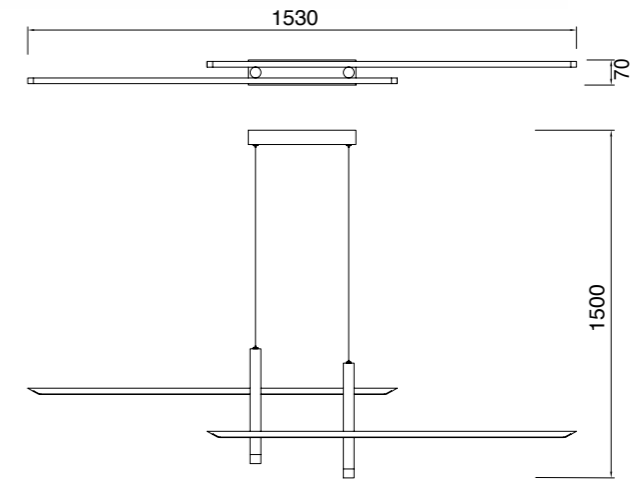

ESPARTA

7980 Blanco+Oro-White+Gold
LED 30W 3000K 1400lm

7981 Negro+Oro-Black+Gold
LED 30W 3000K 1400lm

7982 Blanco+Oro-White+Gold
LED 50W 3000K 2100lm

7983 Negro+Oro-Black+Gold
LED 50W 3000K 2100lm

Aluminio+Metal/Aluminum+Metal 220-240V~ 50/60Hz CRI≥ 80

Aluminio+Metal/Aluminum+Metal 220-240V~ 50/60Hz CRI≥ 80