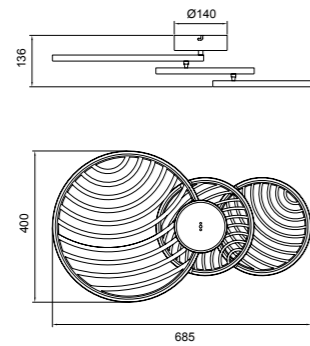

ref_ 7232+ 7234+ 7234

COLLAGE

by Santiago Sevillano Studio

COLLAGE

7232 Negro-Black
LED 40W 3000K 3000lm

7233 Oro-Gold
LED 40W 3000K 3000lm

7234 Negro-Black
LED 30W 3000K 2250lm

7235 Oro-Gold
LED 30W 3000K 2250lm