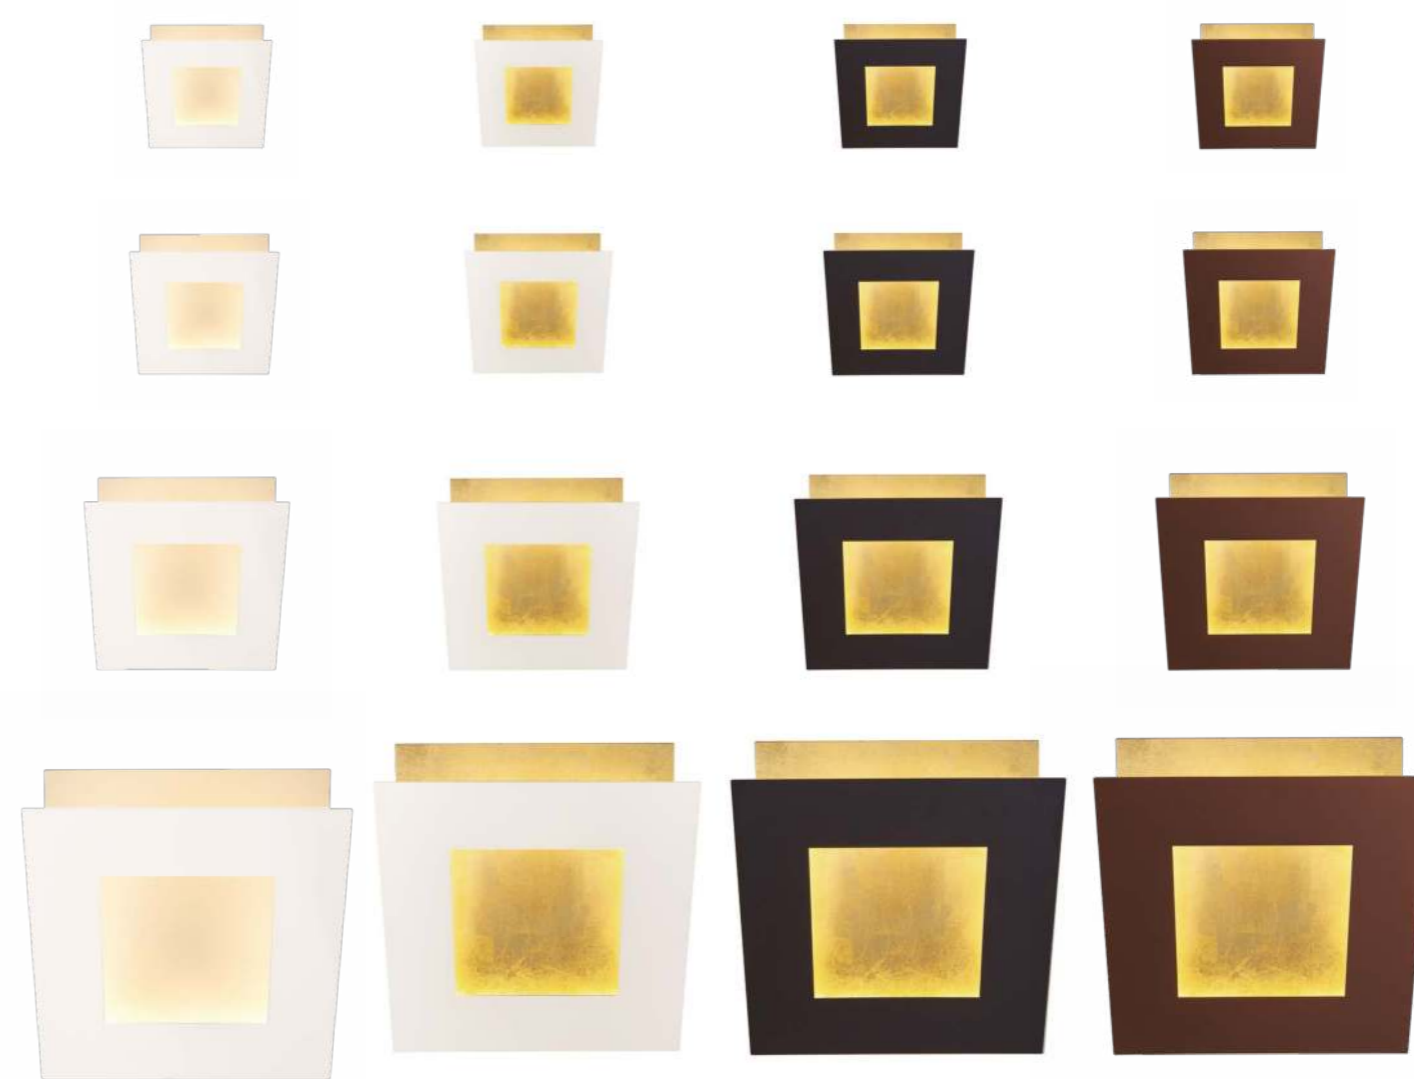

8161 Blanco+oro-White+gold
LED 48W 3000K 3360lm

8162 Negro+oro-Black+gold
LED 48W 3000K 3360lm

8163 Corten+oro-Corten+gold
LED 48W 3000K 3360lm

Aluminio-Aluminium 220-240V~ 50/60Hz CRI≥ 80

DALIA

DALIA

REFERENCE	K	LED WATT	LUMENS	FINISH	SIZES	MOTION-ROTATE
8110	3000K	12W	840lm	Blanco-White	140 x 140	↻
8111	3000K	12W	840lm	Blanco+Oro-White+Gold	140 x 140	↻
8112	3000K	12W	840lm	Negro+Oro-Black+Gold	140 x 140	↻
8113	3000K	12W	840lm	Corten+Oro-Corten+Gold	140 x 140	↻
8114	3000K	18W	1260lm	Blanco-White	180 x 180	↻
8115	3000K	18W	1260lm	Blanco+Oro-White+Gold	180 x 180	↻
8116	3000K	18W	1260lm	Negro+Oro-Black+Gold	180 x 180	↻
8117	3000K	18W	1260lm	Corten+Oro-Corten+Gold	180 x 180	↻
8118	3000K	24W	1680lm	Blanco-White	220 x 220	↻
8119	3000K	24W	1680lm	Blanco+Oro-White+Gold	220 x 220	↻
8120	3000K	24W	1680lm	Negro+Oro-Black+Gold	220 x 220	↻
8121	3000K	24W	1680lm	Corten+Oro-Corten+Gold	220 x 220	↻
8143	3000K	40W	2800lm	Blanco-White	400 x 400	↻
8144	3000K	40W	2800lm	Blanco+Oro-White+Gold	400 x 400	↻
8145	3000K	40W	2800lm	Negro+Oro-Black+Gold	400 x 400	↻
8146	3000K	40W	2800lm	Corten+Oro-Corten+Gold	400 x 400	↻