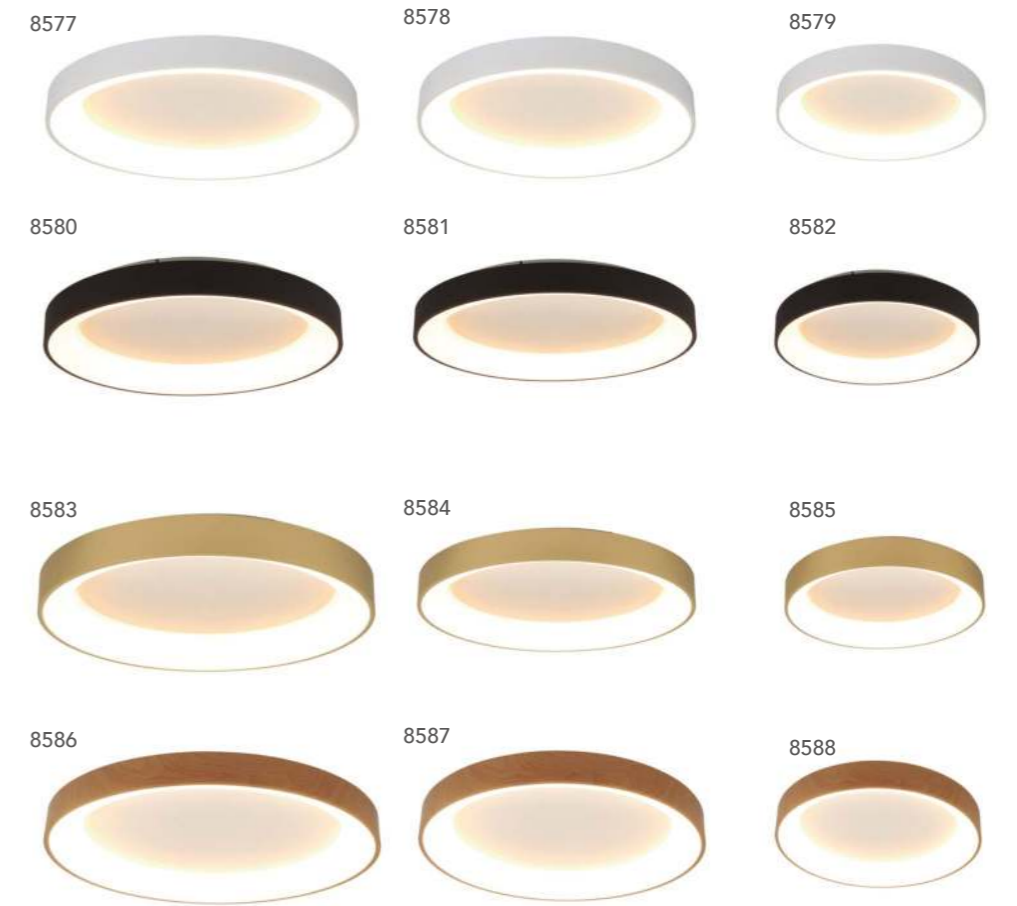

warm white 2700K
natural 4000K
cool white 5000K
Dimmable
Remote Control RF
ON / OFF 30,000
LED life / LED life 30,000 h
LED INCLUDED
5 años WARRANTY GARANTIA LED
IP20