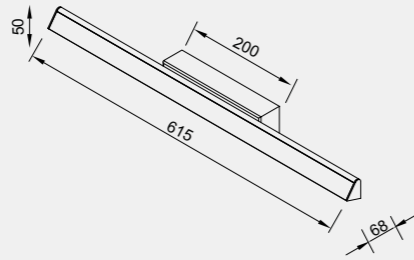

LINEAL

8962 Blanco-White
LED 22W-3000K-3050lm

8963 Negro-Black
LED 22W-3000K-3050lm

8964 Oro-Gold
LED 22W-3000K-3050lm