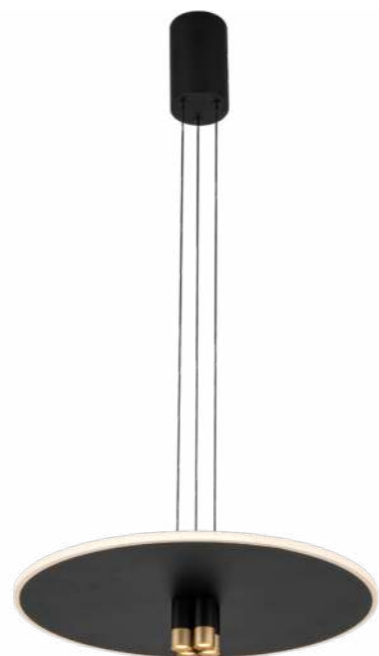

NÓMADA

8982 Negro/Oro-Gold/Black
LED 42W-3000K-5200lm

8983 Negro/Oro-Gold/Black
LED 33W-3000K-4350lm