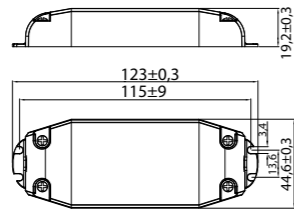

MODULAR LIGHTS

DRIVERS

9398-100W 14-24L