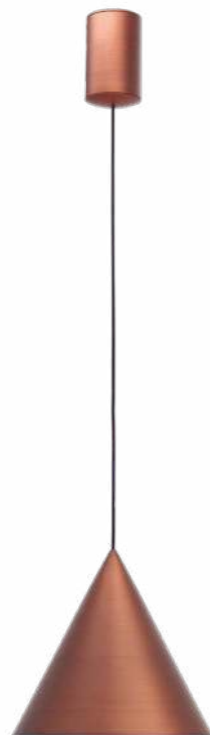

Metal/ 220-240V~50/60Hz CRI≥ 80 Cable: Negro/1.5m

CONO

by Mantra team

CONO

NEW

9449 Cuero-Leather
LED 10W-3000K-940lm
Dimmable TRIAC

9450 Cobre-Copper
LED 10W-3000K-940lm
Dimmable TRIAC

9451 Negro-Black
LED 10W-3000K-940lm
Dimmable TRIAC