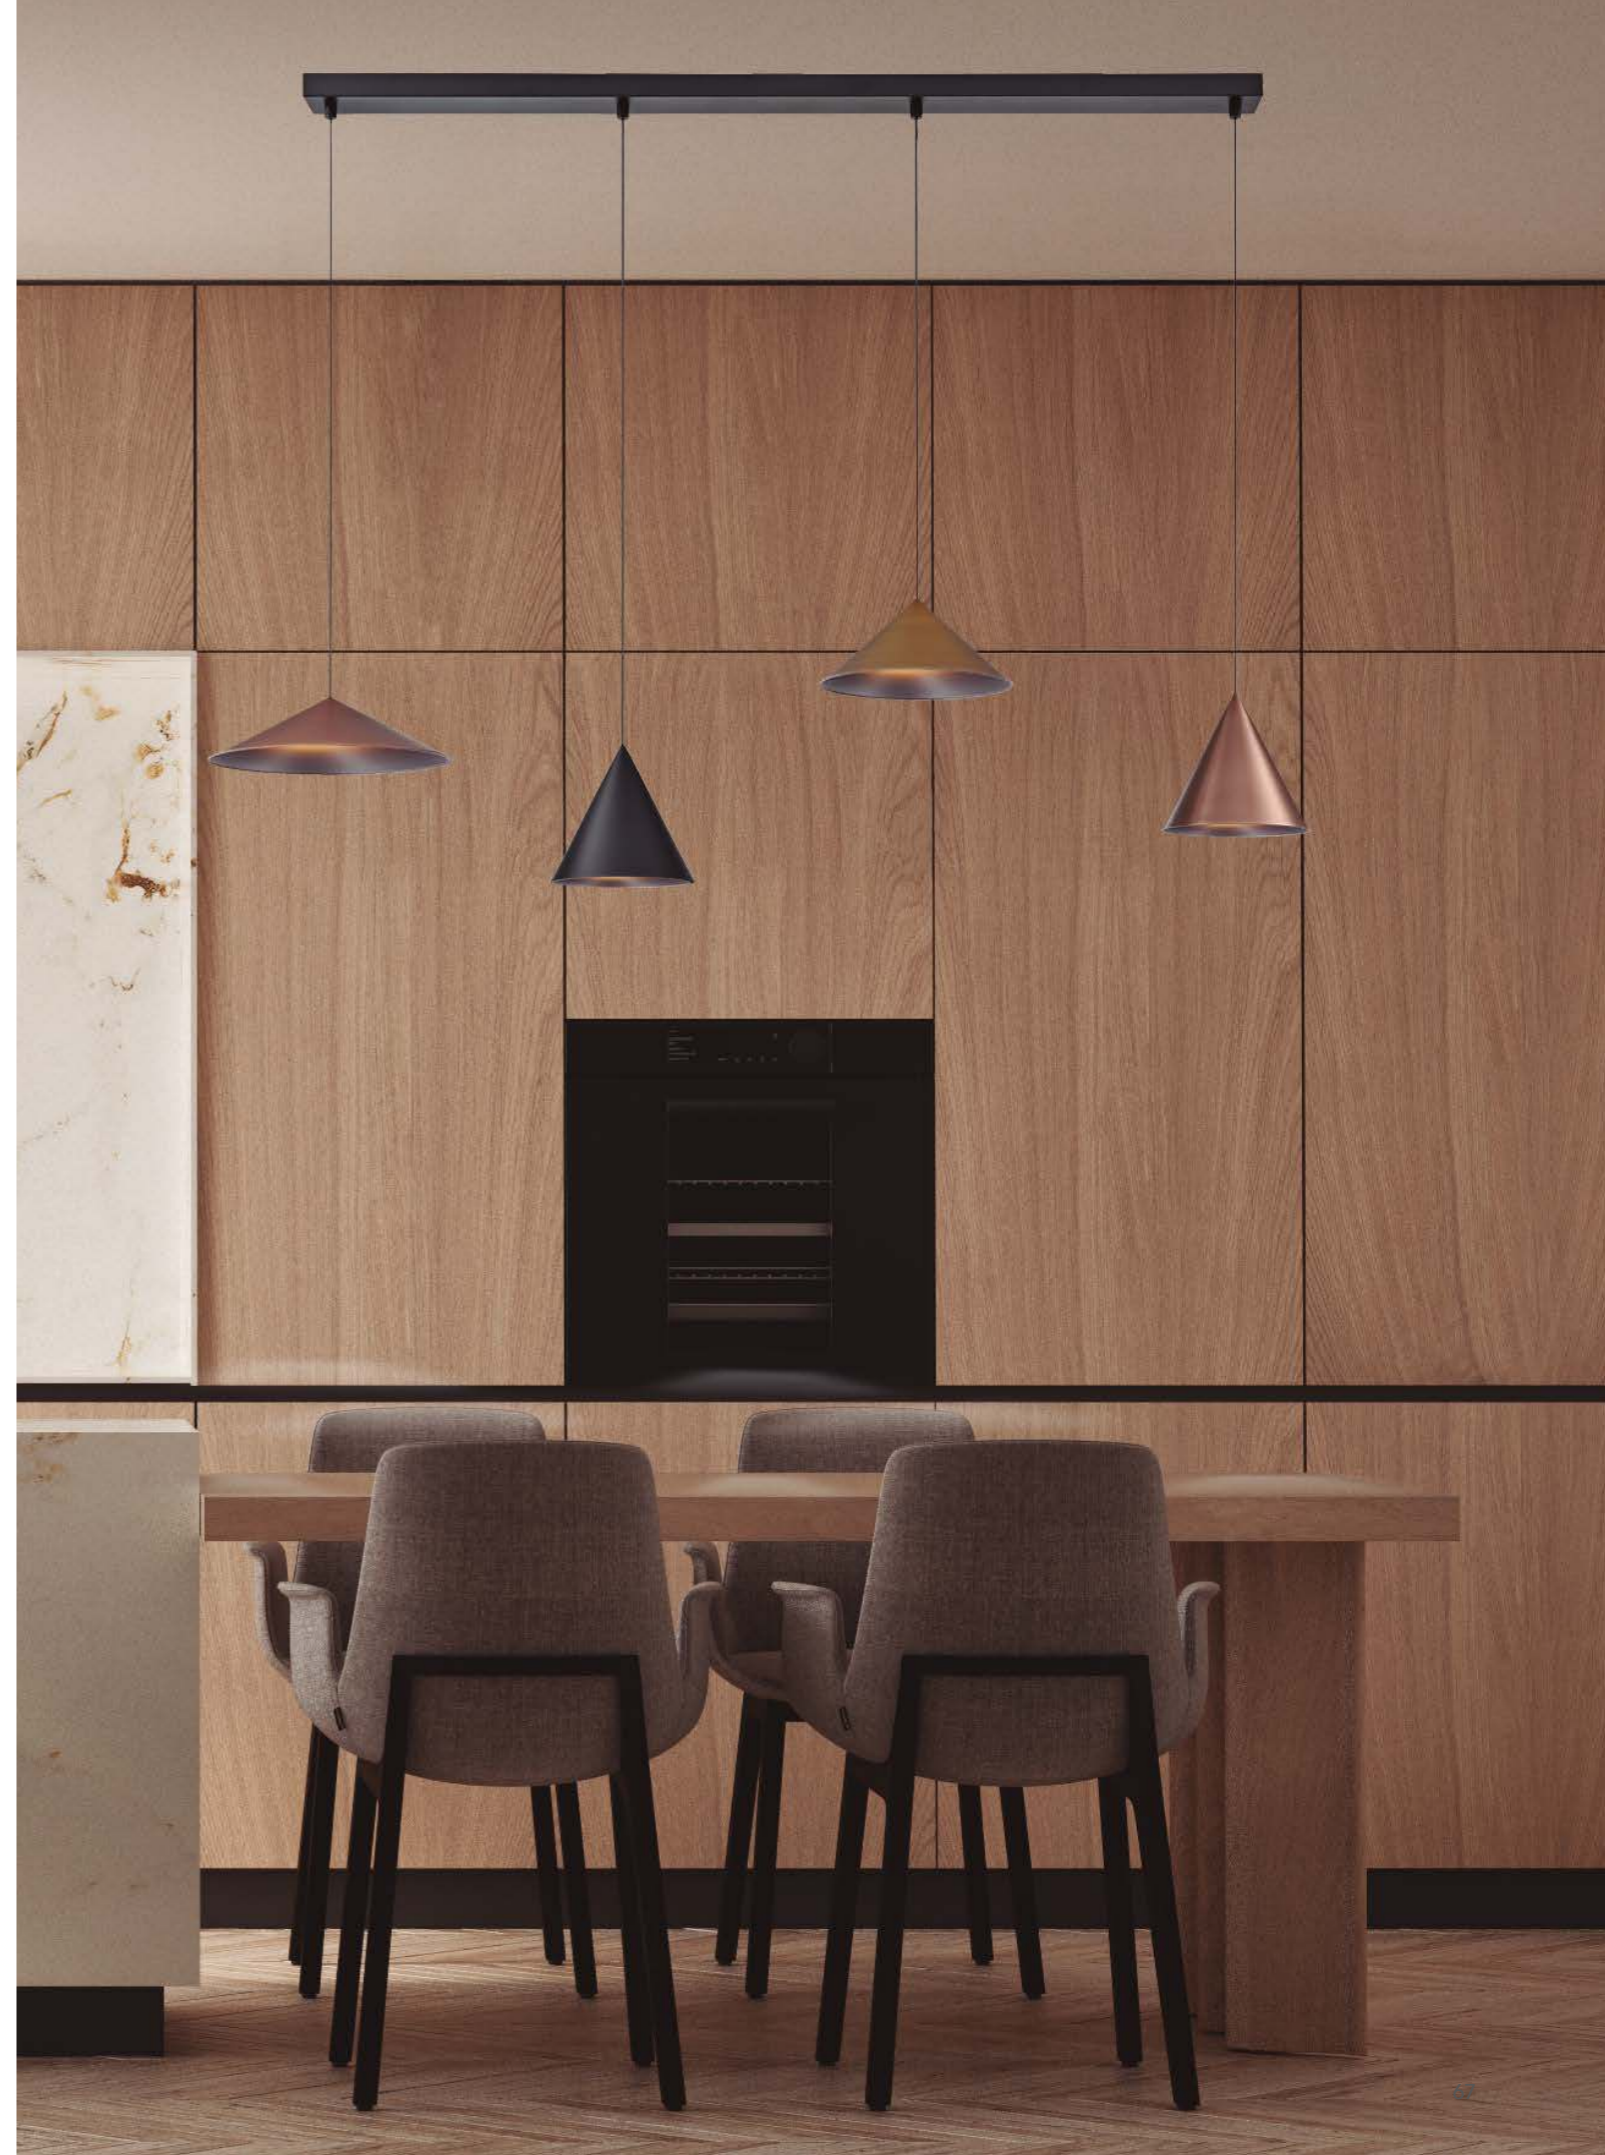

CONO

NEW

9458 Negro-Black
LED 20W-3000K-1850lm
Dimmable TRIAC

Aluminio/Aluminum 220-240V~50/60Hz CRI≥ 80 Cable: negro/2m