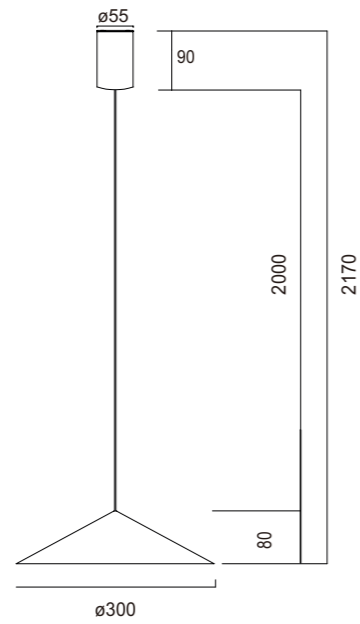

CONO

NEW

9455 Cuero-Leather
LED 10W-3000K-940lm
Dimmable TRIAC

9456 Cobre-Copper
LED 10W-3000K-940lm
Dimmable TRIAC

9457 Negro-Black
LED 10W-3000K-940lm
Dimmable TRIAC