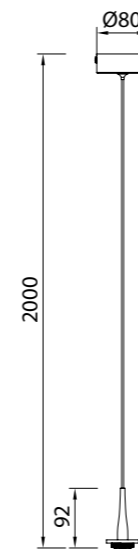

8931 Oro-Gold
LED 5W-3000K-500lm