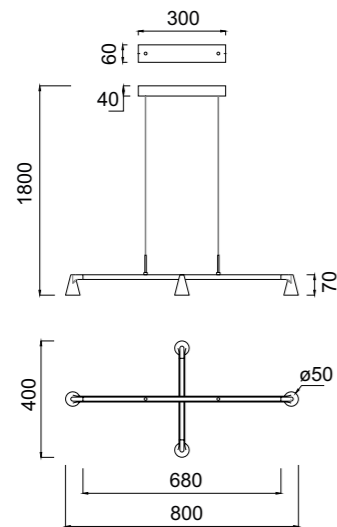

ÁFRICA

NEW

9410 Negro-Black
LED 21W-3000K-1800lm
Dimmable TRIAC