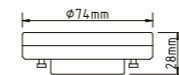

Bombillas recomendadas-Suggested bulbs

GX53	K	LED	REF
	3000K	12W	R09248
	4000K	12W	R09249

MODO DE USO