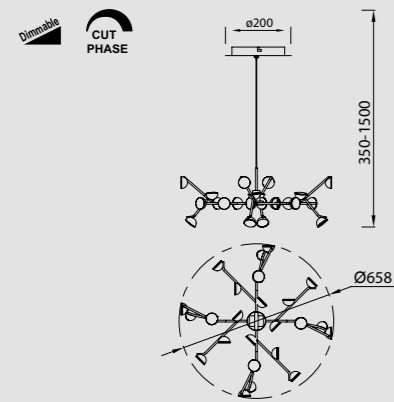

6261 Blanco mate-Matte white
LED 72W 3000K 4450lm

8652 Blanco mate-Matte white
LED 72W 3000K 4450lm
Dimmable

6262 Blanco mate-Matte white
LED 36W 3000K 2150lm