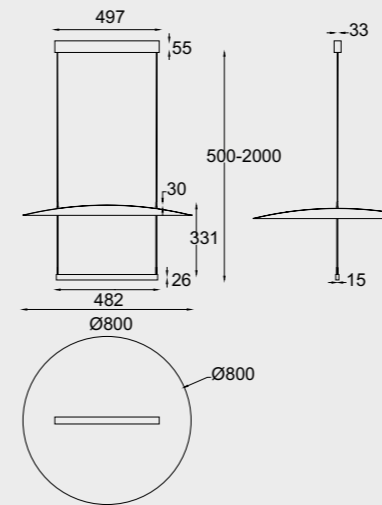

by Mantra team

SUN II

NEW

9422 Negro-Black
LED 23W-3000K-2640lm
DIMMABLE (3-STEP-DIM)

9423 Negro-Black
LED 30W-3000K-2920lm
DIMMABLE (3-STEP-DIM)

9424 Negro-Black
LED 39W-3000K-3510lm
DIMMABLE (3-STEP-DIM)