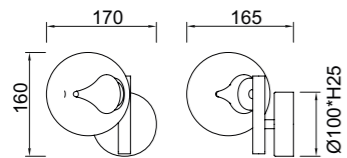

9554 Oro-Gold
LED 12W-3000K-1000lm