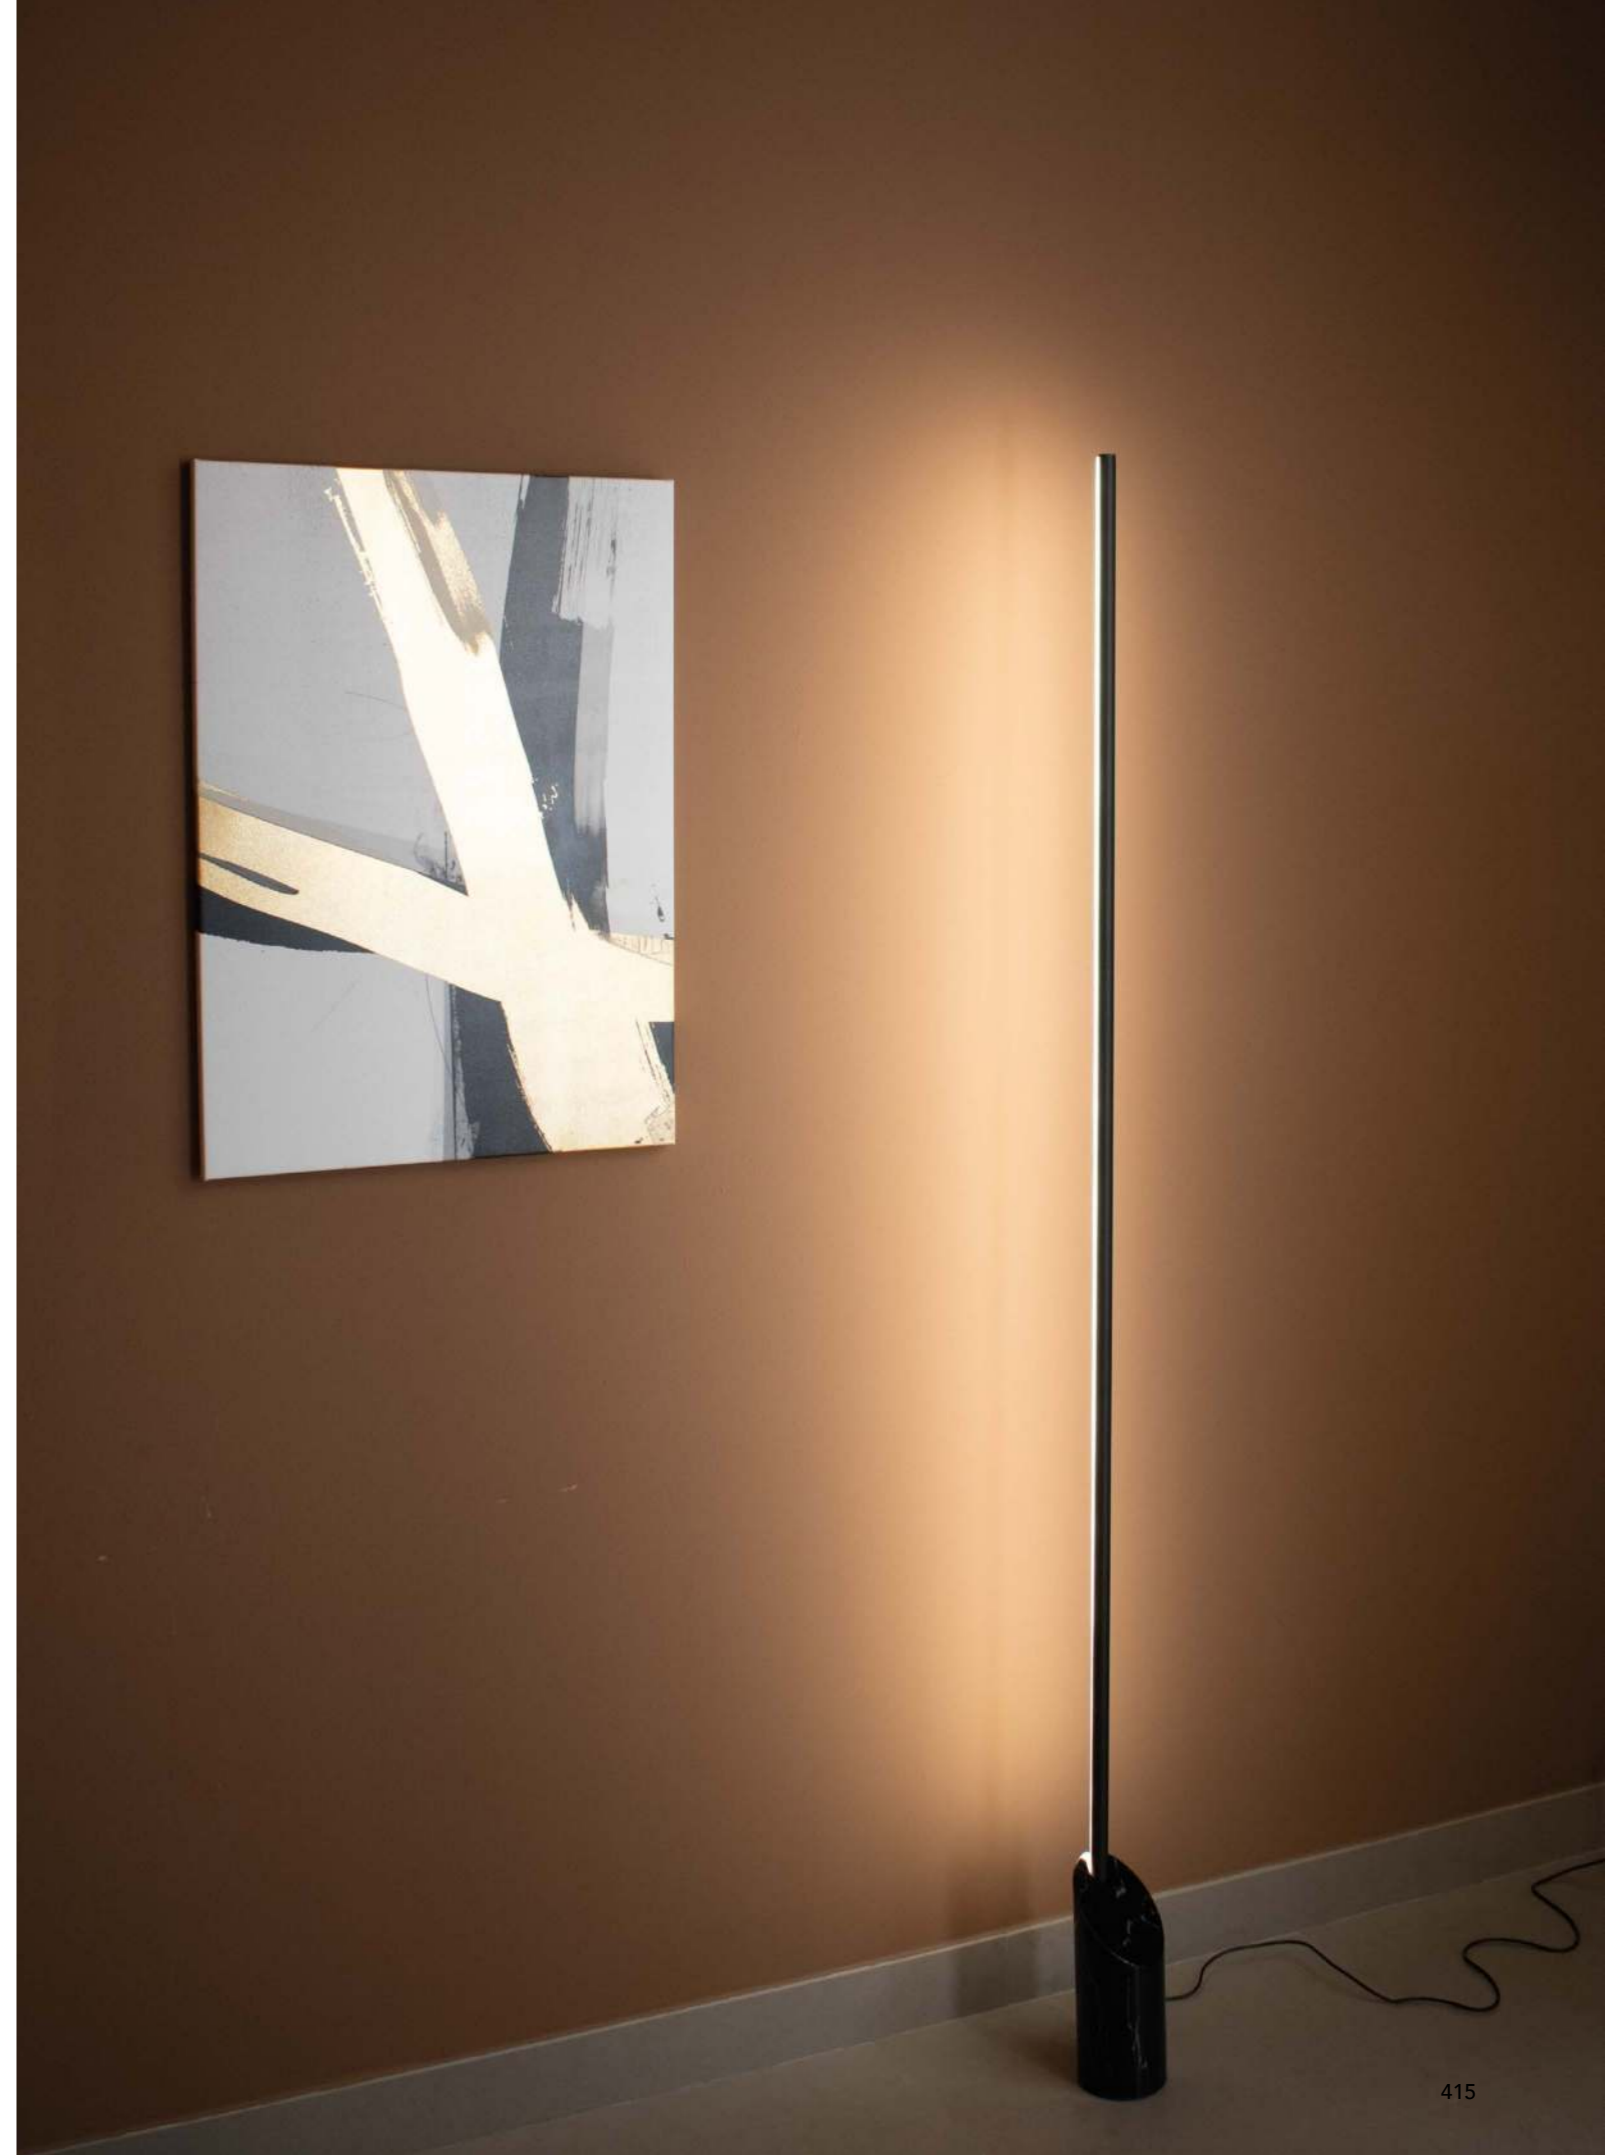

MÁRMOL

8512 Blanco-White

Decorado mármol/Decorated marble
LED 28W 3000K 1680lm

8513 Negro-Black

Decorado mármol/Decorated marble
LED 28W 3000K 1680lm

Dimmable

Acero/Steel 220-240V~ 50/60Hz CRI \geq 80

VERTICAL