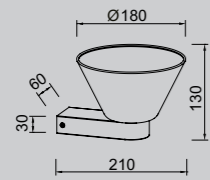

NEW YORK

NEW

9215 Oro-Gold
LED 5W-3000K-740lm