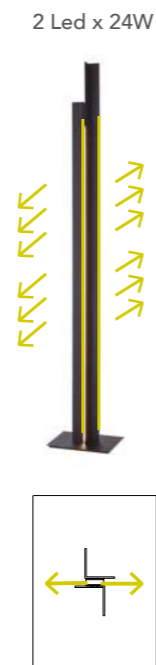

MANHATTAN

NEW

9188 Blanco-White
LED 48W 3000K 5900lm

9193 Negro-Black
LED 48W 3000K 5900lm

9198 Oro rosa-Rose gold
LED 48W 3000K 5900lm

9203 Latón-Brass
LED 48W 3000K 5900lm