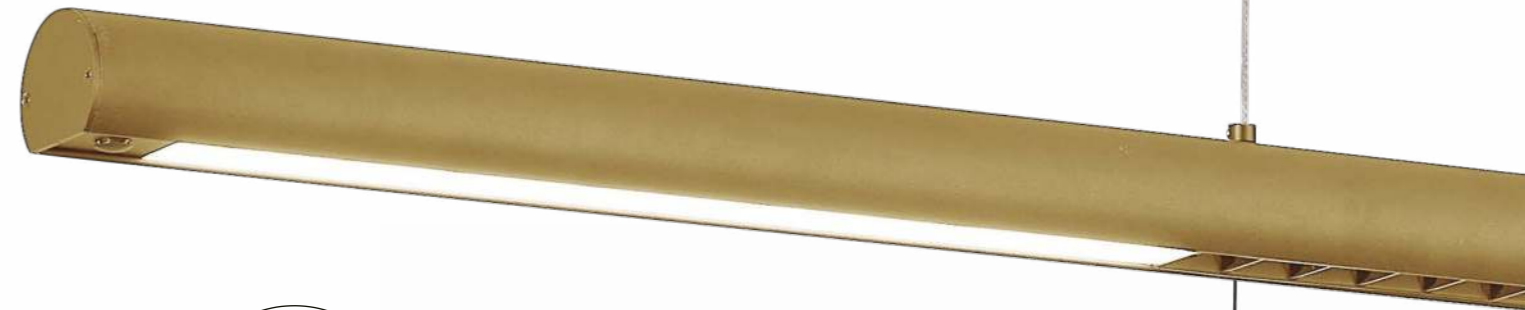

9036 Oro-Gold
LED 24W-3000K-2970lm