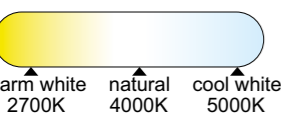

Metal/Acrílico/ABS-Metal/Acrylic/ABS 220-240V~ 50/60Hz CRI≥ 80 R00129 Incluido