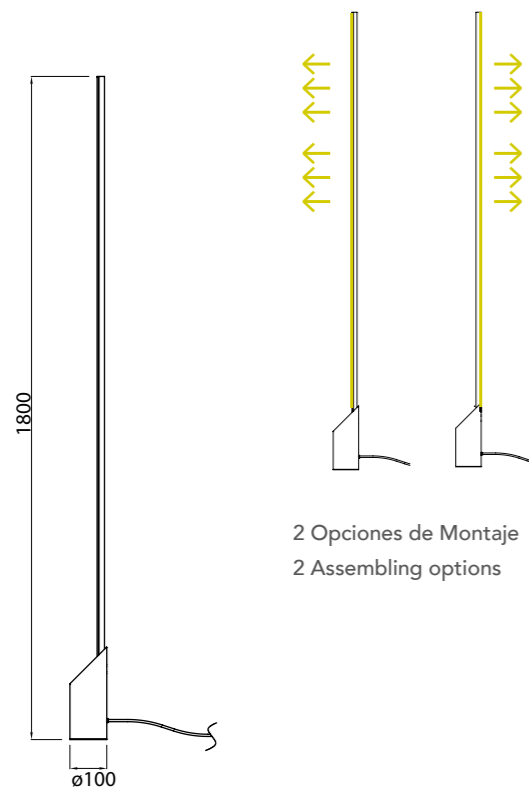

MÁRMOL

8512 Blanco-White

Decorado mármol/Decorated marble
LED 28W 3000K 1680lm

8513 Negro-Black

Decorado mármol/Decorated marble
LED 28W 3000K 1680lm