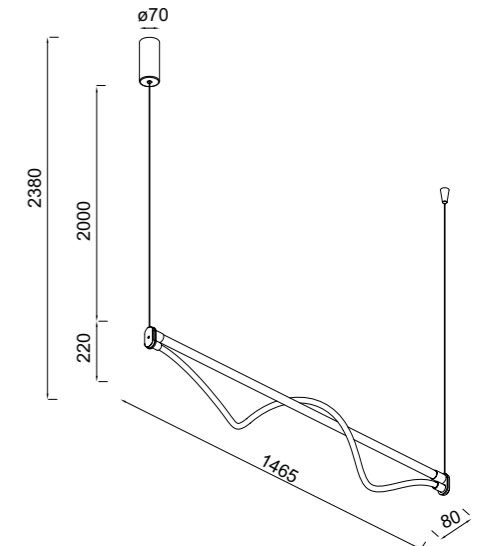

8950 Oro-Gold
LED 7W-3000K-960lm

8951 Negro-Black
LED 38W-3000K-5050lm

8952 Oro-Gold
LED 38W-3000K-5050lm

1911

366

ø54

Difusor acabado Oro
Gold-finish diffuser

Manguera flexible de silicona
Flexible silicone hose