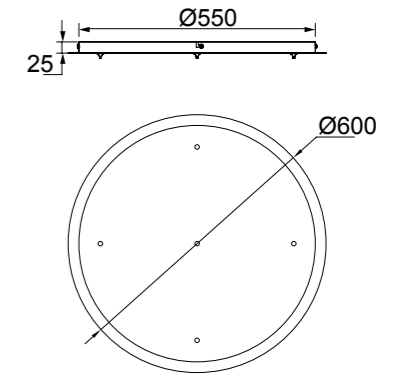

MODULAR LIGHT 220V

FLORÓN TECHO 5L - CEILING CUP 5L

- **8262**
  Blanco-White
- **8272**
  Cromo-Chrome
- **8267**
  Oro-Gold
- **8516**
  Negro-Black