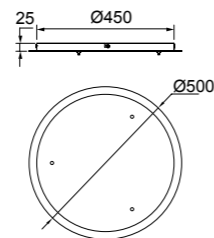

FLORÓN TECHO 3L - CEILING CUP 3L

- **8261**
  Blanco-White
- **8271**
  Cromo-Chrome
- **8266**
  Oro-Gold
- **8515**
  Negro-Black