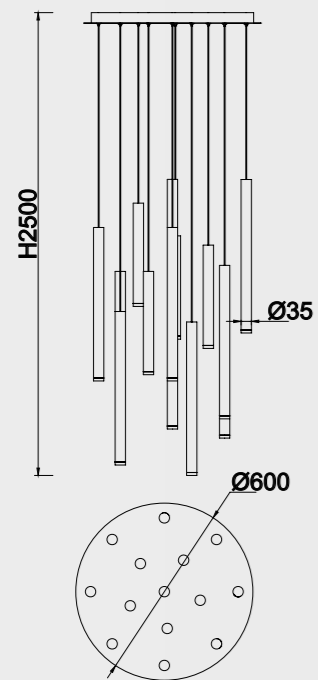

CALA

by Mantra Team

CALA

8084 Multicolor-Multicolour
LED 84W 3000K 5880lm

- 4 × Blanco-White
- 4 × Negro-Black
- 3 × Oro-Gold
- 3 × Corten-Corten

Color cable-Color wire
Transparente-Transparent

Longitud cable-Wire length
14 x 2m