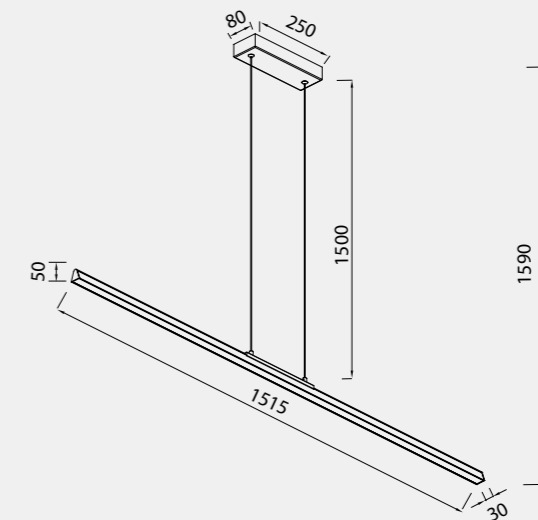

8961 Oro-Gold
LED 54W-3000K-6400lm

Aluminio/metal-Aluminum/metal 220-240V~50/60Hz CRI≥ 80 Cable: Blanco/2x1.5m

Aluminio/metal-Aluminum/metal 220-240V~50/60Hz CRI≥ 80