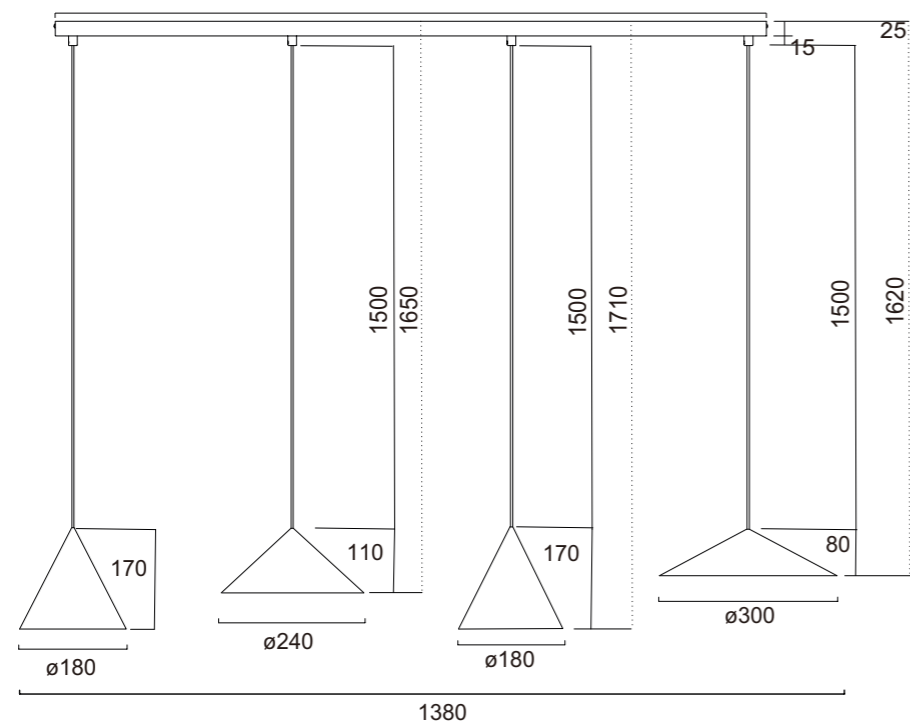

CONO

NEW

9455 Cuero-Leather
LED 10W-3000K-940lm
Dimmable TRIAC

9456 Cobre-Copper
LED 10W-3000K-940lm
Dimmable TRIAC

9457 Negro-Black
LED 10W-3000K-940lm
Dimmable TRIAC

CONO

NEW

9458 Negro-Black
LED 20W-3000K-1850lm
Dimmable TRIAC