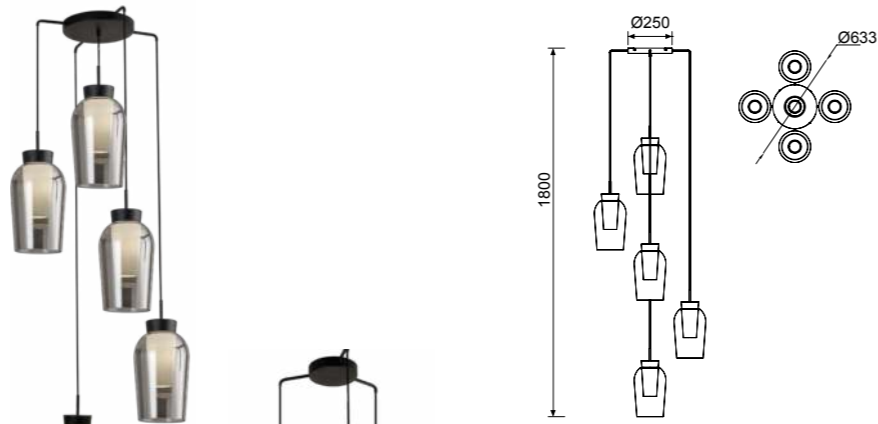

NORA
Negro/Mármol Black/Marble

8283
Cristal cromo
Chrome glass
5L x E27 (no incl)
Class I

8284
Cristal cromo
Chrome glass
3L x E27 (no incl)
Class I