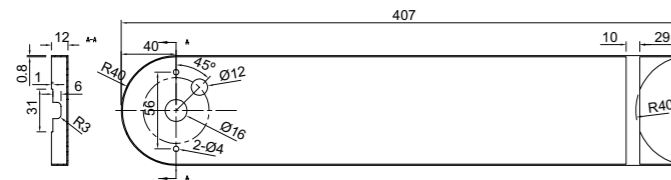

ACCESORIOS

PICCOLA + ROLLER

8748 White Small Round Base

8749 Black Small Round Base

8751 Black Rectangle Base

Accesorios/Accessories
Ref 8749
Ref 8751 x 2

Colgante/Pendant
8408 x 2
8411 x 1