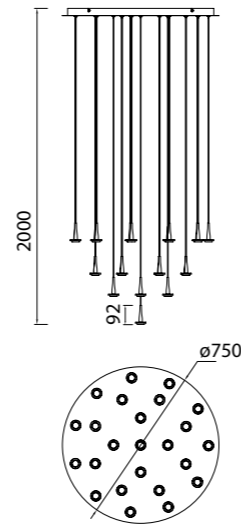

8937 Oro-Gold
LED 120W-3000K-12100lm