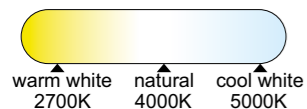

HIMALAYA

7963 Blanco-White
LED 80W 2700K-5000K 3500lm

7964 Madera-Wood
LED 80W 2700K-5000K 3500lm

7965 Negro-Black
LED 80W 2700K-5000K 3500lm

R00129