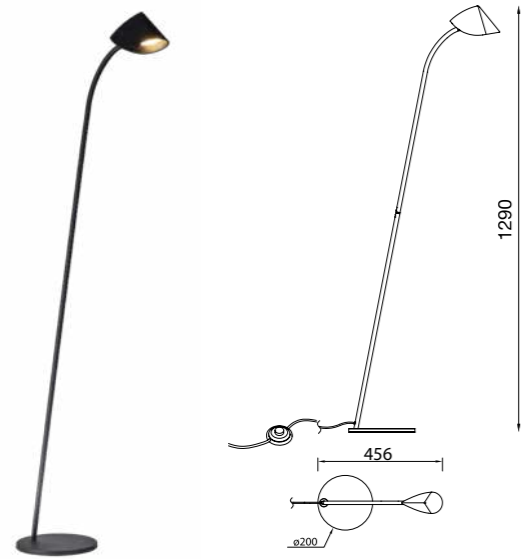

CAPUCCINA

by José Ignacio Ballester

CAPUCCINA

7585 Negro-Black
LED 8,5W 3000K 600lm

7584 Negro-Black
LED 8,5W 3000K 610lm

7587 Negro-Black
LED 8,5W 3000K 610lm

7578 Negro-Black
LED 61,5W 3000K 4000lm

7579 Negro-Black
LED 45W 3000K 3100lm