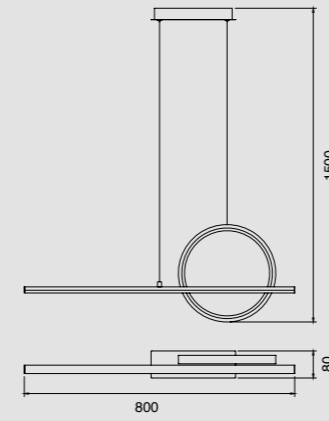

Acero/Steel 220-240V~ 50/60Hz CRI≥ 80

KITESURF

by Mantra Team

KITESURF

7190 Blanco-White
LED 50W 3000K 4000lm

7140 Negro-Black
LED 50W 3000K 4000lm

7142 Negro-Black
LED 30W 3000K 2400lm

7192 Blanco-White
LED 30W 3000K 2400lm