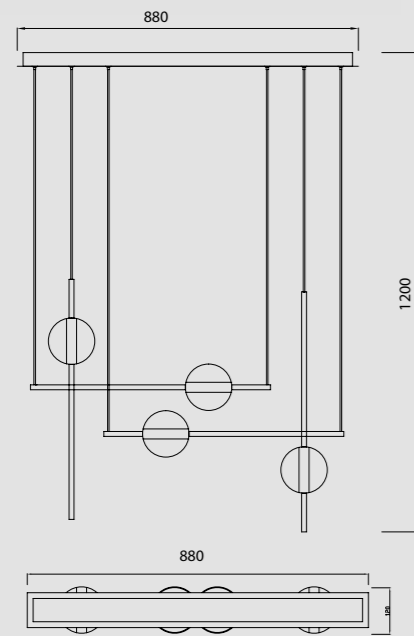

CUBA

7160 Oro/Negro-Gold/Black
LED 32W 3000K 2400lm