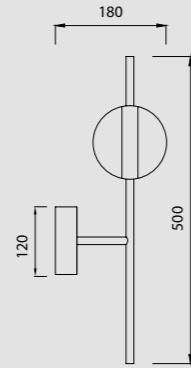

CUBA

7163 Oro/Negro-Gold/Black
LED 8W 3000K 600lm

7164 Oro/Negro-Gold/Black
LED 8W 3000K 600lm

Metal/Acrílico-Metal/Acrylic 220-240V~ 50/60Hz CRI ≥80

ADN

by Mantra Team

6260 Blanco mate-Matte white
LED 100W 3000K 7250lm