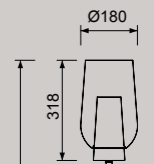

8404

Cristal transparente
Transparent glass
1L x E27 (not included)
Class II