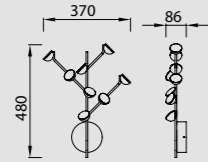

ADN

6264 Blanco mate-Matte white
LED 24W 3000K1600lm

6416 Blanco mate-Matte white
LED 72W 3000K 4600lm

8653 Blanco mate-Matte white
LED 72W 3000K 4600lm
Dimmable