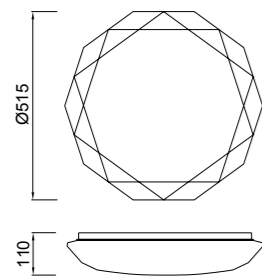

5000K 3000K
ON / OFF
LED life / LED vida
LED INCLUDED
5 años de garantía
WARRANTY GARANTIA LED
IP20

Metal/Acrílico-Metal/Acrylic 220-240V~ 50/60Hz