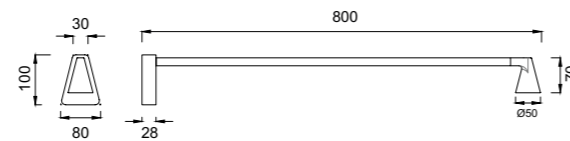

Aluminio-Aluminum 220-240V~50/60Hz CRI≥ 80 Cable: Negro/1.5m

ÁFRICA

NEW

9411 Negro-Black
LED 5W-3000K-450lm

9412 Negro-Black
LED 5W-3000K-450lm

9413 Negro-Black
LED 5W-3000K-450lm

9414 Negro-Black
LED 5W-3000K-450lm