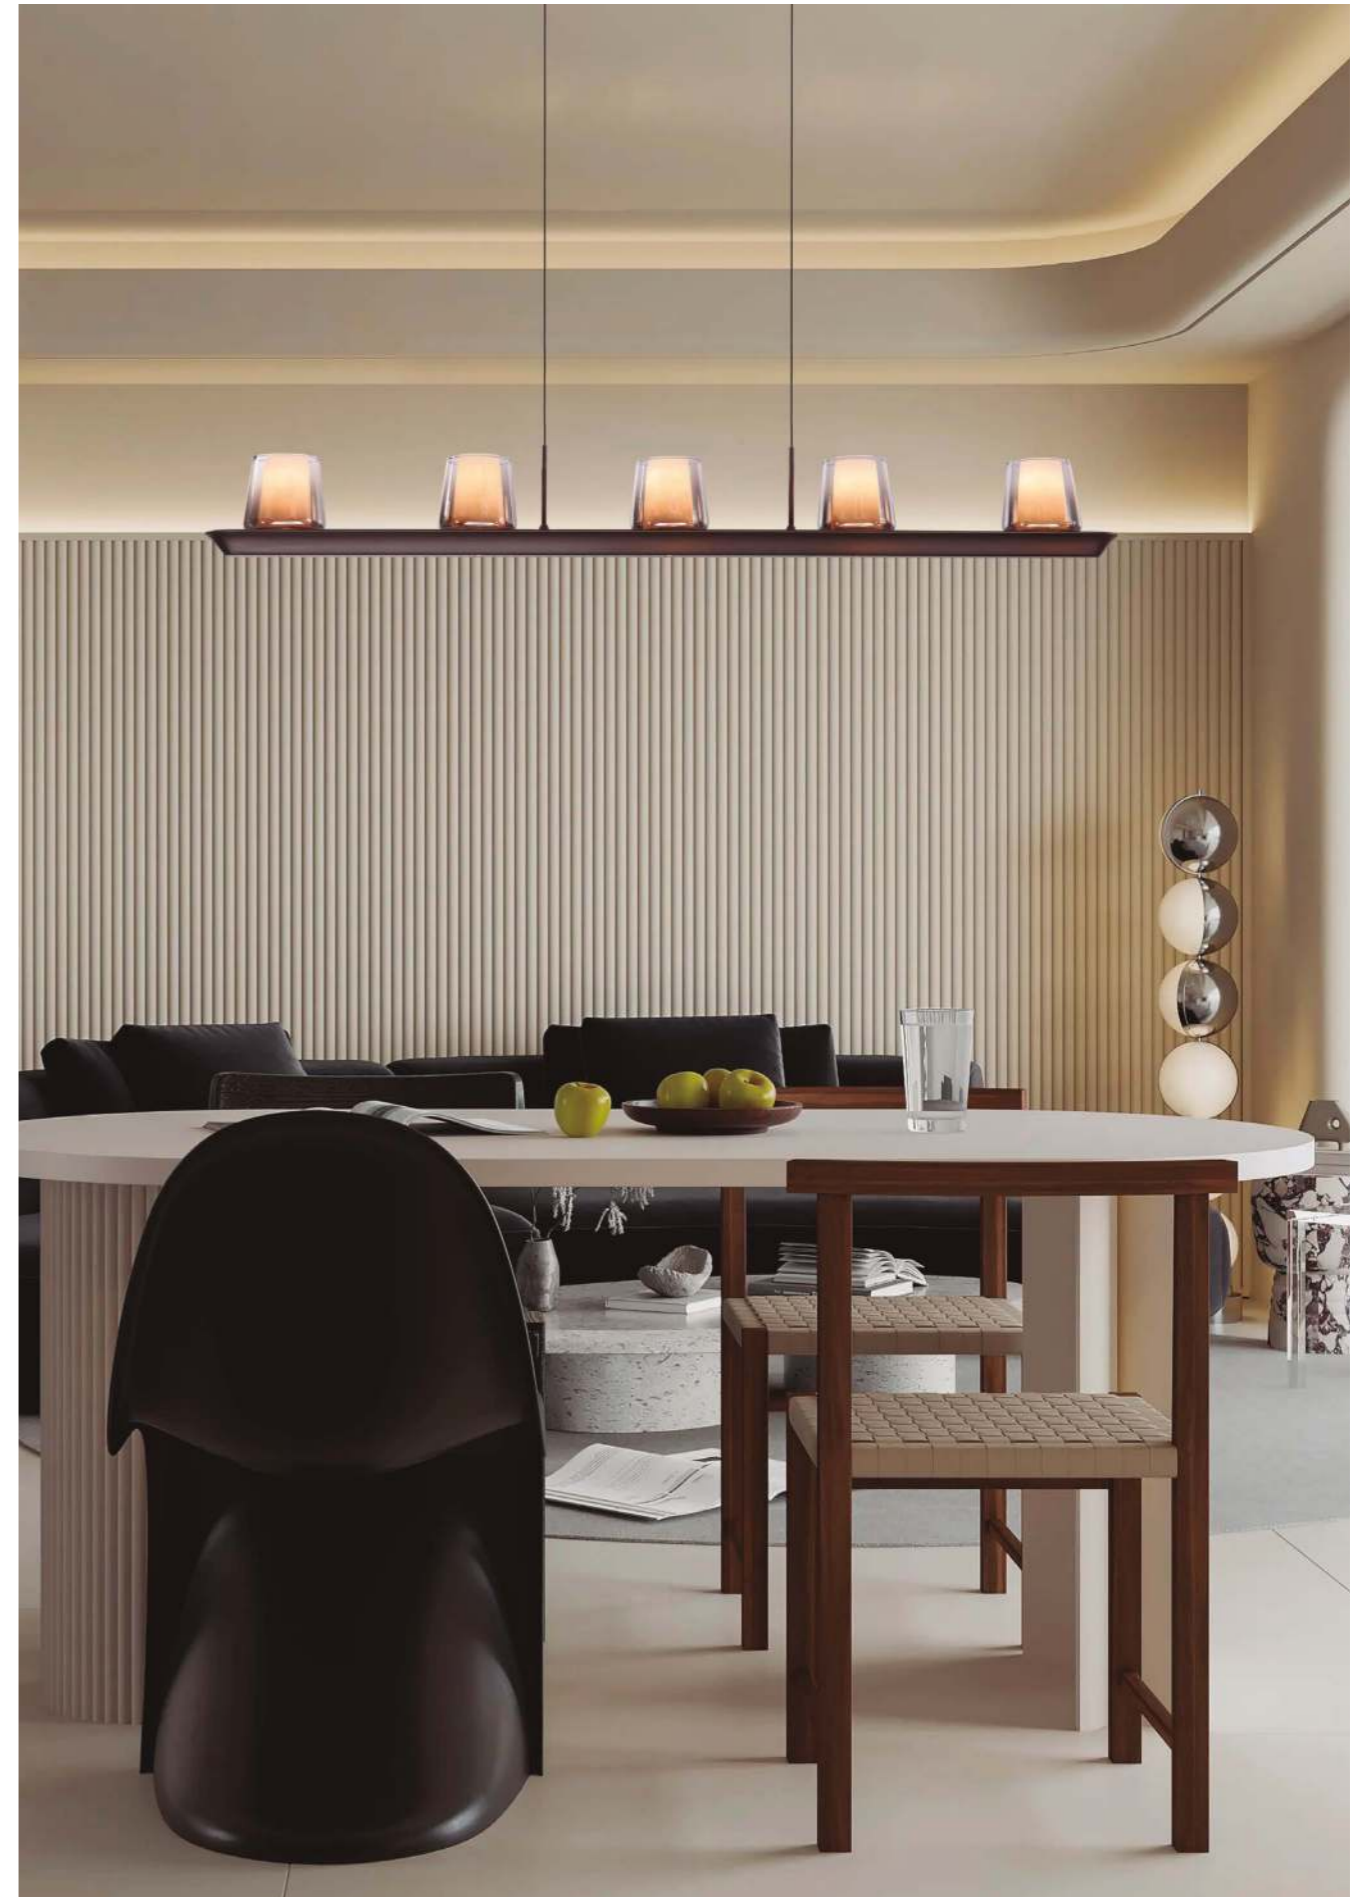

4

ALABASTRO

by Mantra team

ALABASTRO

NEW

ALABASTRO

9435 Ceniza-Ceniza
LED 55W-3000K- 4500lm
Dimmable TRIAC

NEW