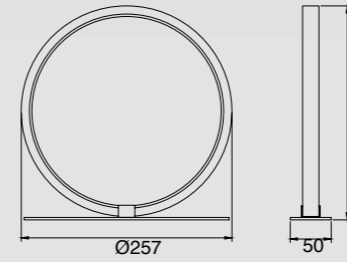

8599 Blanco-White
LED 8W 3000K 640lm

8595 Negro-Black
LED 8W 3000K 640lm