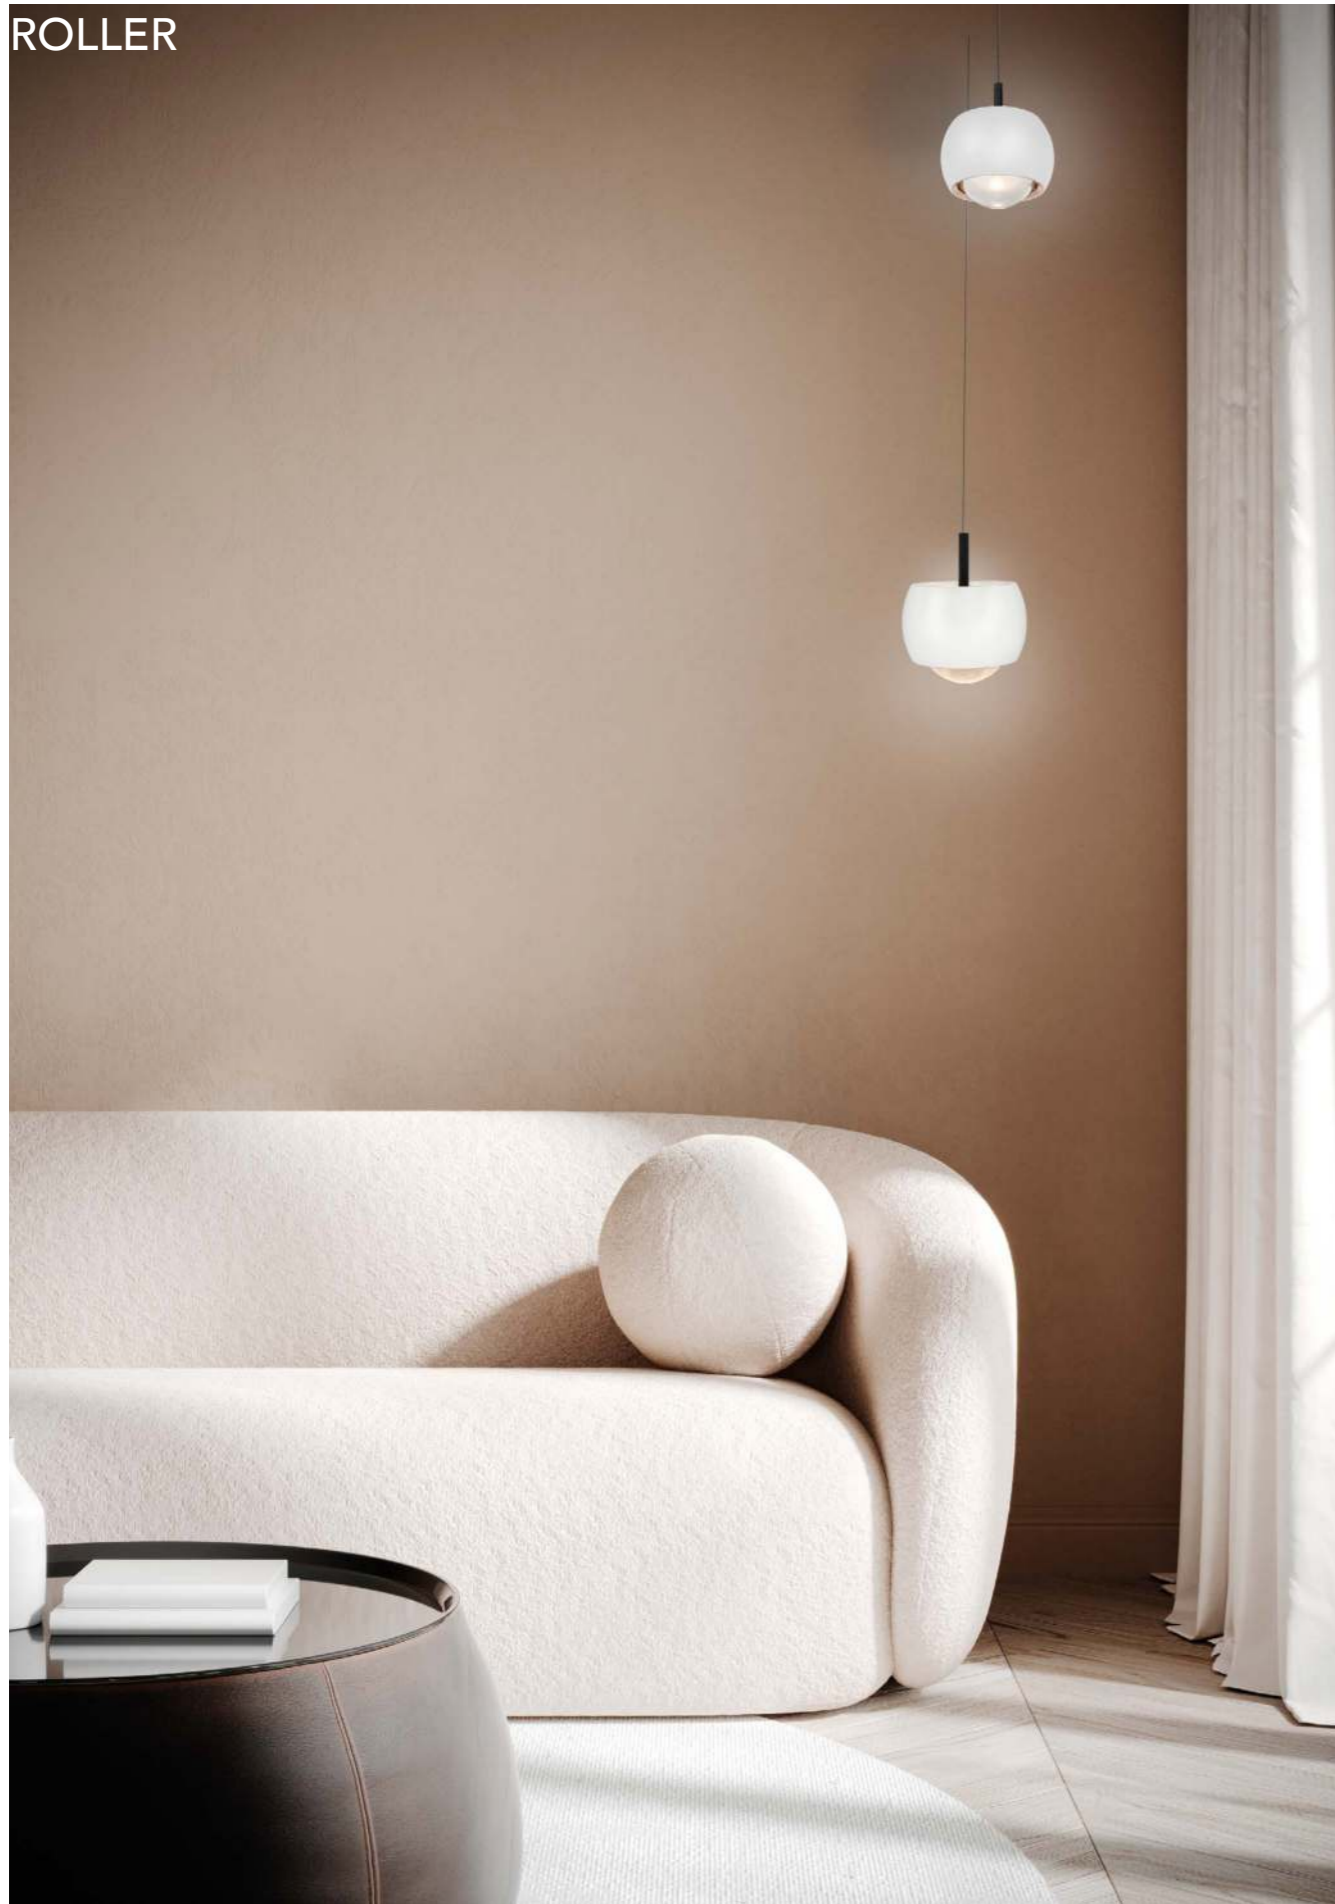

Metal/Aluminio/PS-Metal/Aluminum/PS 220-240V~50/60Hz CRI≥ 80 Cable: Negro/1.5m

ROLLER

by Mantra team

ROLLER

ROLLER

ROLLER

8409 Naranja-Orange
LED 12W 3000K 500lm

8411 Café-Coffee
LED 12W 3000K 500lm