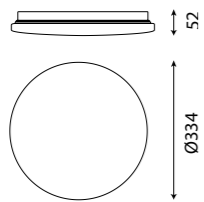

8693 Blanco-White
LED 24W 3000K-4000K-5000K 2200lm