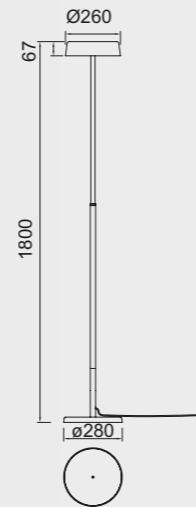

Tela/Madera/Acero-Fabric/Wood/Steel 100-240V~ 50/60Hz

NOA II

by Santolaria

NOA II

8566 Blanco-White
LED 15+15W 3000K 2800lm

8567 Negro-Black
LED 15+15W 3000K 2800lm

8568 Blanco madera- Wood white
LED 15+15W 3000K 2800lm