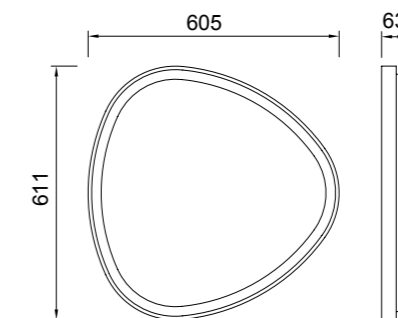

Color temperature scale: warm white 2700K, natural 4000K, cool white 5000K.

Icons: Dimmable, Remote Control RF, ON/OFF 30,000, LED Life / LED 30,000 h, LED INCLUDED, Grounding symbol, 5 Year Warranty (Garantía manufaco. 5 años), IP20.

Color temperature scale: warm white 2700K, natural 4000K, cool white 5000K.

Icons: Dimmable, Remote Control RF, ON/OFF 30,000, LED Life / LED 30,000 h, LED INCLUDED, Grounding symbol, 5 Year Warranty (Garantía manufaco. 5 años), IP20.