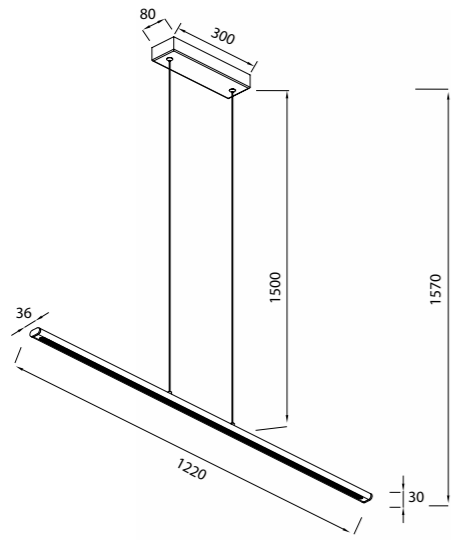

8955 Oro-Gold
LED 38W-3000K-5150lm