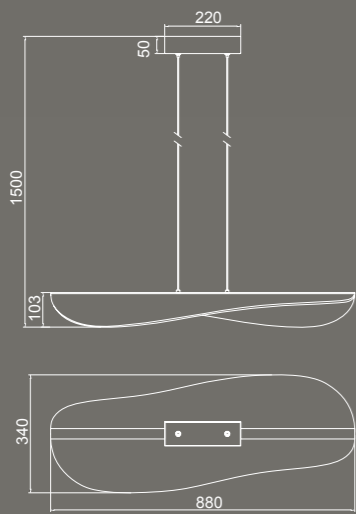

BIANCA

7765 Blanco-White
LED 50W 3000K 3000lm

7766 Blanco-White
LED 40W 3000K 2450lm

8209 Blanco-White Dimmable
LED 50W 3000K 3000lm

8210 Blanco-White Dimmable
LED 40W 3000K 2450lm