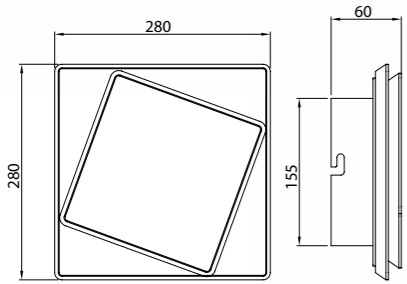

DAKLA

6428 Negro-Black
LED 18W 3000K 1090lm