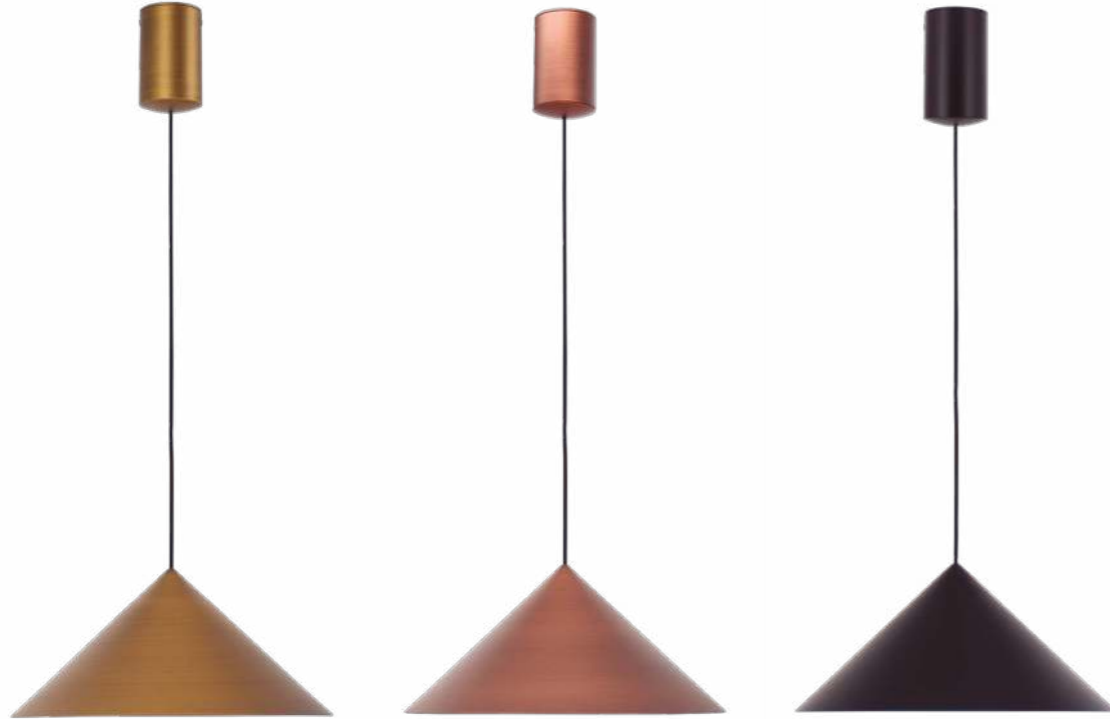

CONO

NEW

9452 Cuero-Leather
LED 10W-3000K-940lm
Dimmable TRIAC

9453 Cobre-Copper
LED 10W-3000K-940lm
Dimmable TRIAC

9454 Negro-Black
LED 10W-3000K-940lm
Dimmable TRIAC

Aluminio/Aluminum 220-240V~50/60Hz CRI≥ 80 Cable: negro/2m