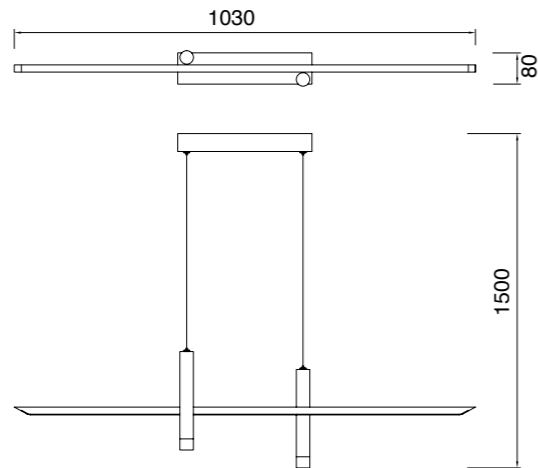

ESPARTA

7980 Blanco+Oro-White+Gold
LED 30W 3000K 1400lm

7981 Negro+Oro-Black+Gold
LED 30W 3000K 1400lm

7982 Blanco+Oro-White+Gold
LED 50W 3000K 2100lm

7983 Negro+Oro-Black+Gold
LED 50W 3000K 2100lm

Aluminio+Metal/Aluminum+Metal 220-240V~ 50/60Hz CRI≥ 80

Aluminio+Metal/Aluminum+Metal 220-240V~ 50/60Hz CRI≥ 80