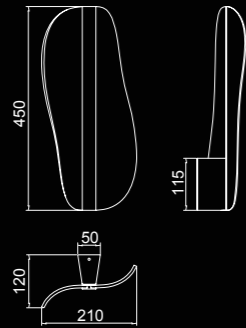

BIANCA

7767 Blanco-White
LED 15W 3000K 850lm

8211 Blanco-White Dimmable
LED 15W 3000K 850lm