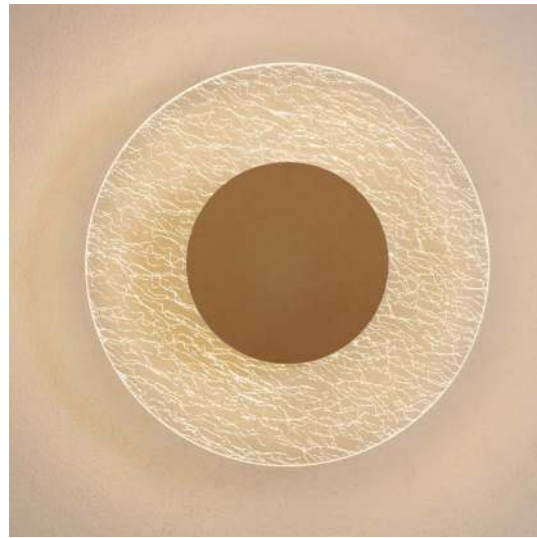

JEWEL

by Hugo Tejada

JEWEL

8073 Oro-Gold
LED 12W 3000K 750lm

8074 Blanco-White
LED 12W 3000K 750lm

8075 Oro-Gold
LED 30W 3000K 1600lm

8076 Blanco-White
LED 30W 3000K 1600lm

Aluminio+Acrílico-Aluminium+Acrylic 220-240V~ 50/60Hz CRI≥ 80