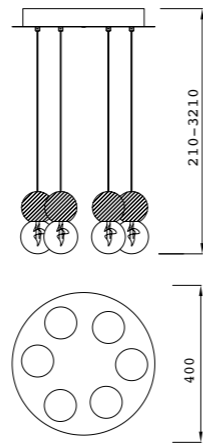

GALAXIA

7620 Blanco+Gris+Rojo
White+Gray+Red
15LxE27 (incl)

7621 Blanco+Gris+Rojo
White+Gray+Red
9LxE27 (incl)

7622 Blanco+Gris+Rojo
White+Gray+Red
6LxE27 (incl)