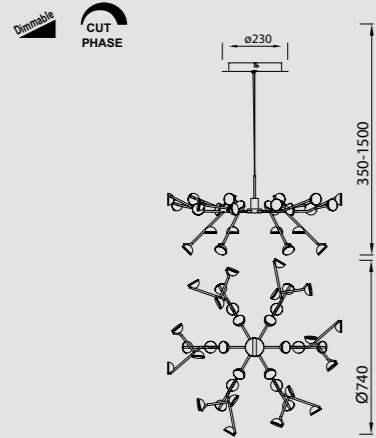

ADN

by Mantra Team

6260 Blanco mate-Matte white
LED 100W 3000K 7250lm

8651 Blanco mate-Matte white
LED 108W 3000K 7250lm
Dimmable