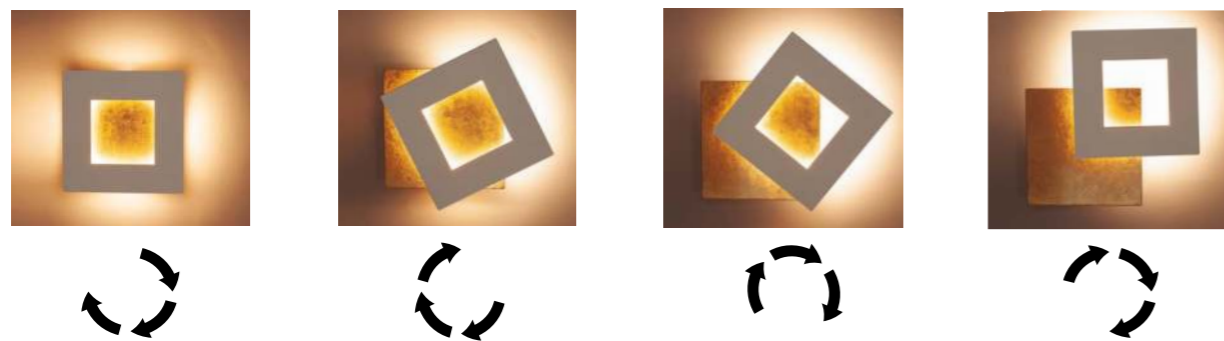

8161 Blanco+oro-White+gold
LED 48W 3000K 3360lm

8162 Negro+oro-Black+gold
LED 48W 3000K 3360lm

8163 Corten+oro-Corten+gold
LED 48W 3000K 3360lm

Aluminio-Aluminium 220-240V~ 50/60Hz CRI≥ 80

DALIA

DALIA

REFERENCE	K	LED WATT	LUMENS	FINISH	SIZES	MOTION-ROTATE
8110	3000K	12W	840lm	Blanco-White	140 x 140	↻
8111	3000K	12W	840lm	Blanco+Oro-White+Gold	140 x 140	↻
8112	3000K	12W	840lm	Negro+Oro-Black+Gold	140 x 140	↻
8113	3000K	12W	840lm	Corten+Oro-Corten+Gold	140 x 140	↻
8114	3000K	18W	1260lm	Blanco-White	180 x 180	↻
8115	3000K	18W	1260lm	Blanco+Oro-White+Gold	180 x 180	↻
8116	3000K	18W	1260lm	Negro+Oro-Black+Gold	180 x 180	↻
8117	3000K	18W	1260lm	Corten+Oro-Corten+Gold	180 x 180	↻
8118	3000K	24W	1680lm	Blanco-White	220 x 220	↻
8119	3000K	24W	1680lm	Blanco+Oro-White+Gold	220 x 220	↻
8120	3000K	24W	1680lm	Negro+Oro-Black+Gold	220 x 220	↻
8121	3000K	24W	1680lm	Corten+Oro-Corten+Gold	220 x 220	↻
8143	3000K	40W	2800lm	Blanco-White	400 x 400	↻
8144	3000K	40W	2800lm	Blanco+Oro-White+Gold	400 x 400	↻
8145	3000K	40W	2800lm	Negro+Oro-Black+Gold	400 x 400	↻
8146	3000K	40W	2800lm	Corten+Oro-Corten+Gold	400 x 400	↻