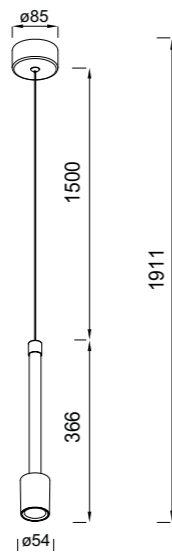

1911

366

ø54

Difusor acabado Oro
Gold-finish diffuser