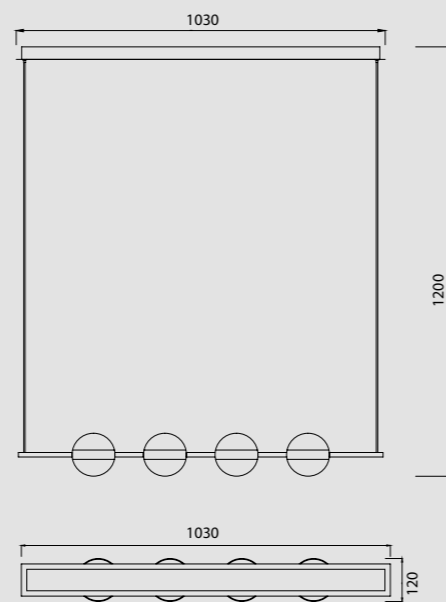

7161 Oro/Negro-Gold/Black
LED 32W 3000K 2400lm

Metal/Acrílico-Metal/Acrylic 220-240V~ 50/60Hz CRI ≥80