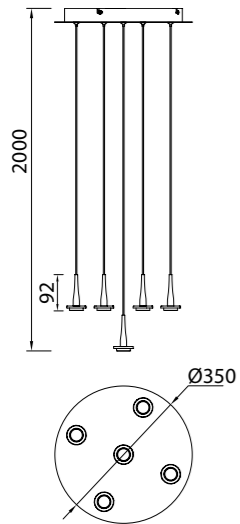

8979 Blanco-White
LED 12W-3000K-1550lm

Metal/Cristal-Metal/Glass 220-240V~50/60Hz CRI≥ 80 Cable: Blanco/1.5m

ANDRÓMEDA

by Mantra team

ANDRÓMEDA

8932 Oro-Gold
LED 25W-3000K-2500lm

8933 Oro-Gold
LED 40W-3000K-4000lm