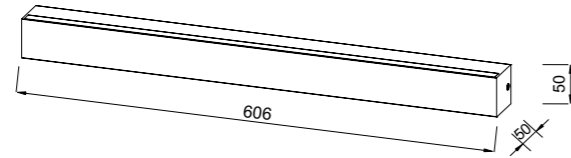

ELEGANCE

9014 Gris pavonado-Gunmetal Grey
LED 24W-3000K-2750lm