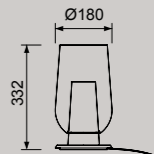

8401

Cristal transparente
Transparent glass
1L x E27 (not included)
Class II