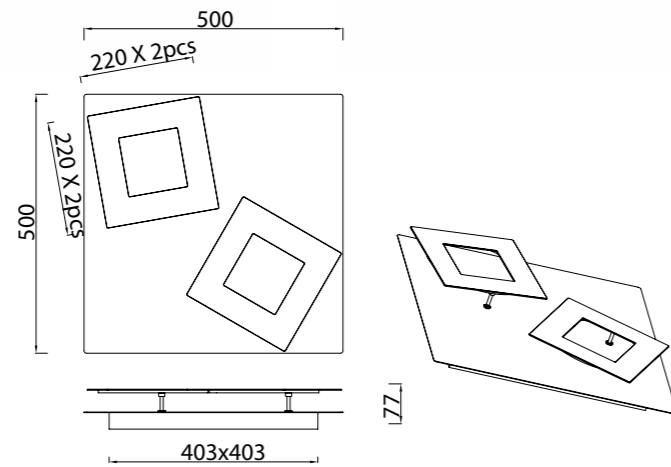

8163 Corten+oro-Corten+gold
LED 48W 3000K 3360lm

Aluminio-Aluminium 220-240V~ 50/60Hz CRI≥ 80