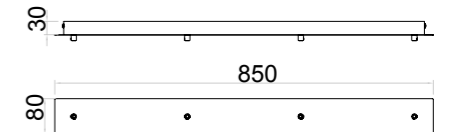

FLORÓN TECHO 4L - CEILING CUP 4L

- **9433**
  Blanco-White
- **9434**
  Cromo-Chrome
- **9460**
  Oro-Gold
- **9461**
  Negro-Black