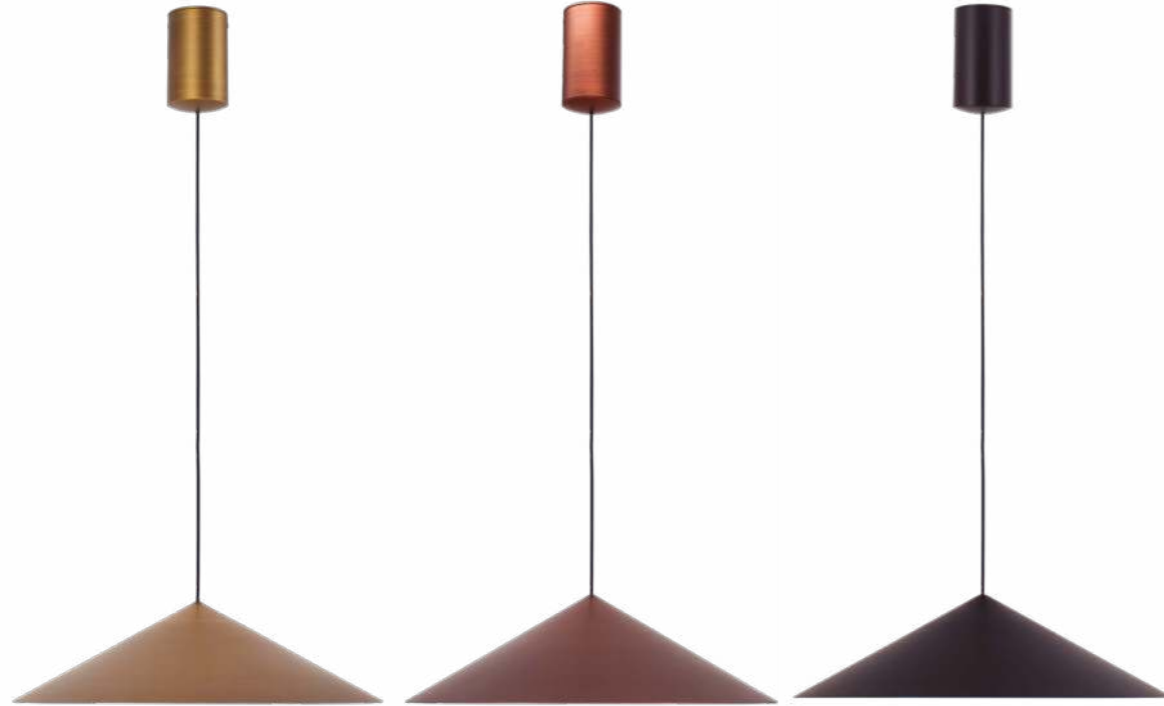

CONO

NEW

9455 Cuero-Leather
LED 10W-3000K-940lm
Dimmable TRIAC

9456 Cobre-Copper
LED 10W-3000K-940lm
Dimmable TRIAC

9457 Negro-Black
LED 10W-3000K-940lm
Dimmable TRIAC