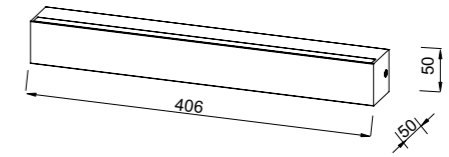

9015 Gris pavonado-Gunmetal Grey
LED 17W-3000K-1800lm

Silicona/metal-Silicone/metal 220-240V~50/60Hz CRI≥ 80