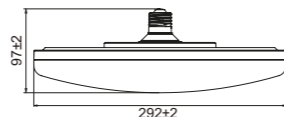

E27 1x 30W LED
bombilla incluida - bulb included

R09295 Incluido/Included
CCT 2700K-3200K-4000K

Tela/Acero-Fabric/Steel 100-240V~ 50/60Hz

Referencias
9445 + 9447

Referencias
9445 + 9448

9447
Pantalla/Shade
Crema /Cream