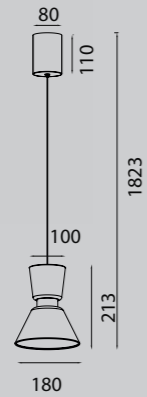

9218 Oro-Gold
LED 18W-3000K-2400lm