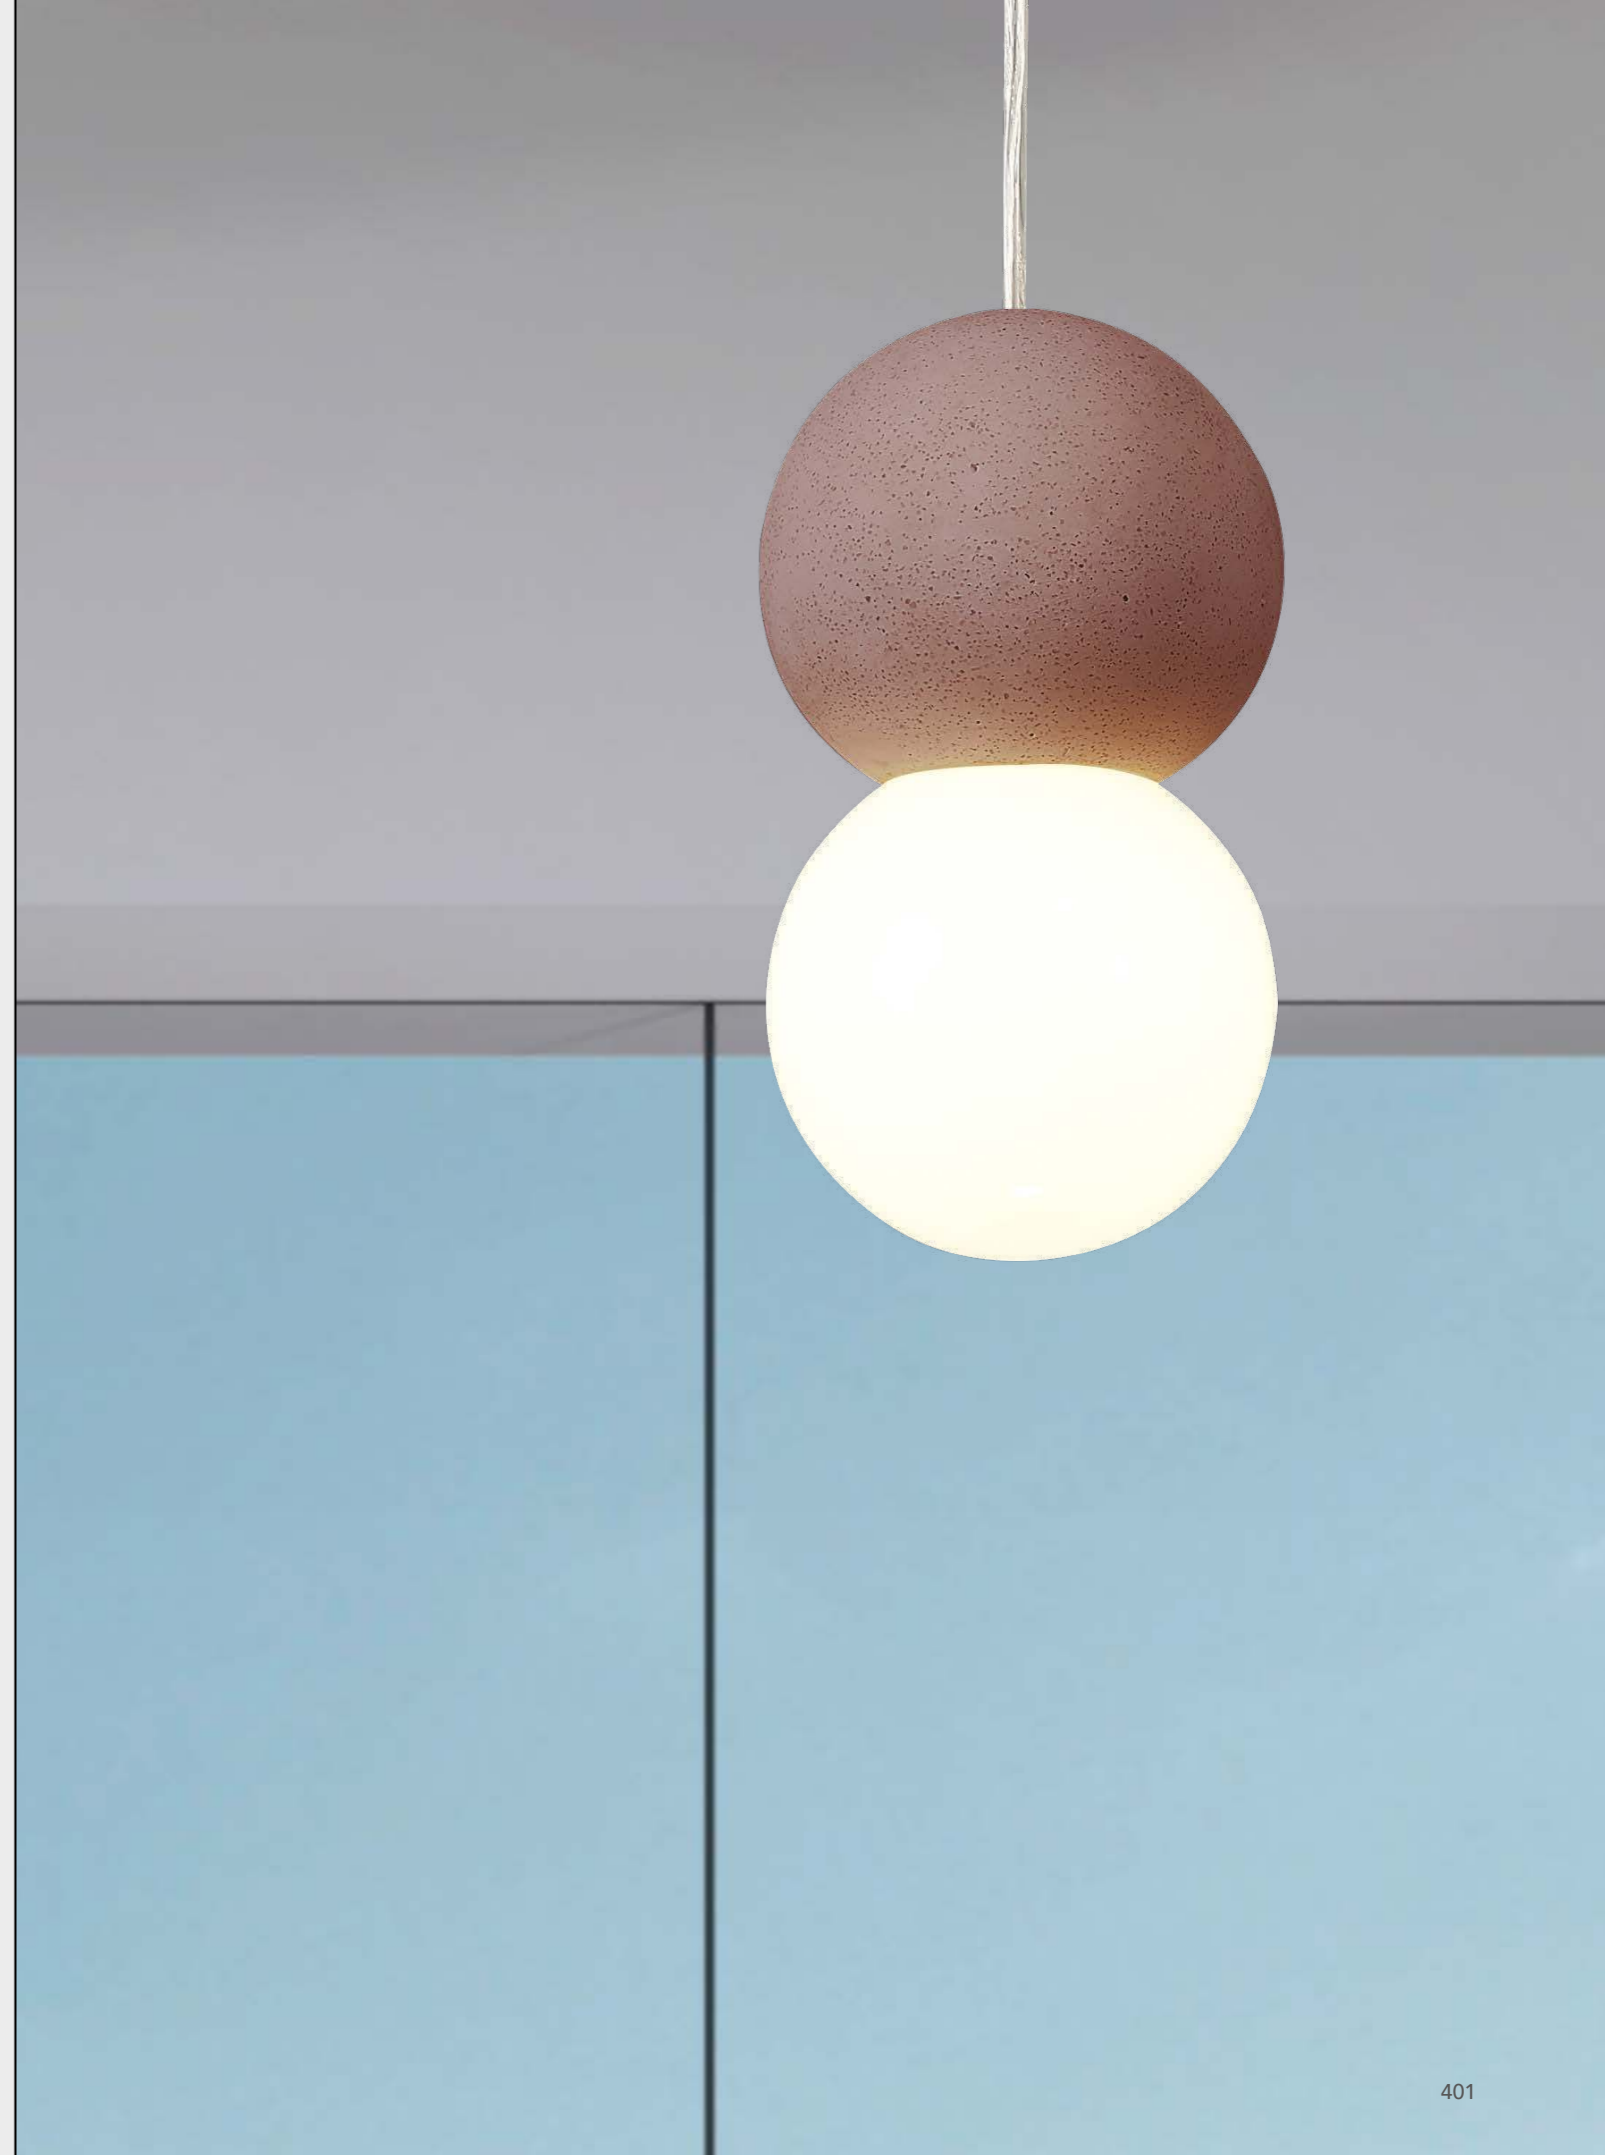

ref_ 7232+ 7234+ 7234

COLLAGE

by Santiago Sevillano Studio

COLLAGE

7232 Negro-Black
LED 40W 3000K 3000lm

7233 Oro-Gold
LED 40W 3000K 3000lm

7234 Negro-Black
LED 30W 3000K 2250lm

7235 Oro-Gold
LED 30W 3000K 2250lm