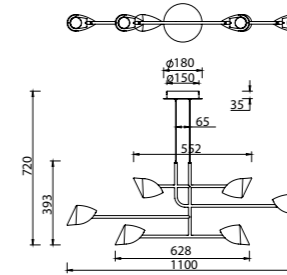

CAPUCCINA

by José Ignacio Ballester

CAPUCCINA

7585 Negro-Black
LED 8,5W 3000K 600lm

7584 Negro-Black
LED 8,5W 3000K 610lm

7587 Negro-Black
LED 8,5W 3000K 610lm

7578 Negro-Black
LED 61,5W 3000K 4000lm

7579 Negro-Black
LED 45W 3000K 3100lm