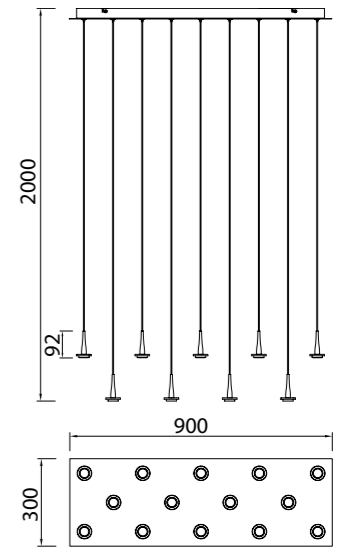

8936 Oro-Gold
LED 70W-3000K-7050lm