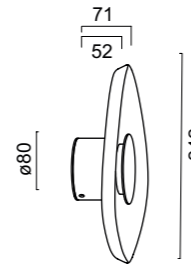

ACUSTIC

NEW

9442 Café-Coffee
LED 5W-3000K-475lm

9443 Café-Coffee
LED 5W-3000K-475lm

9444 Café-Coffee
LED 5W-3000K-475lm

ON

OFF

ÁFRICA