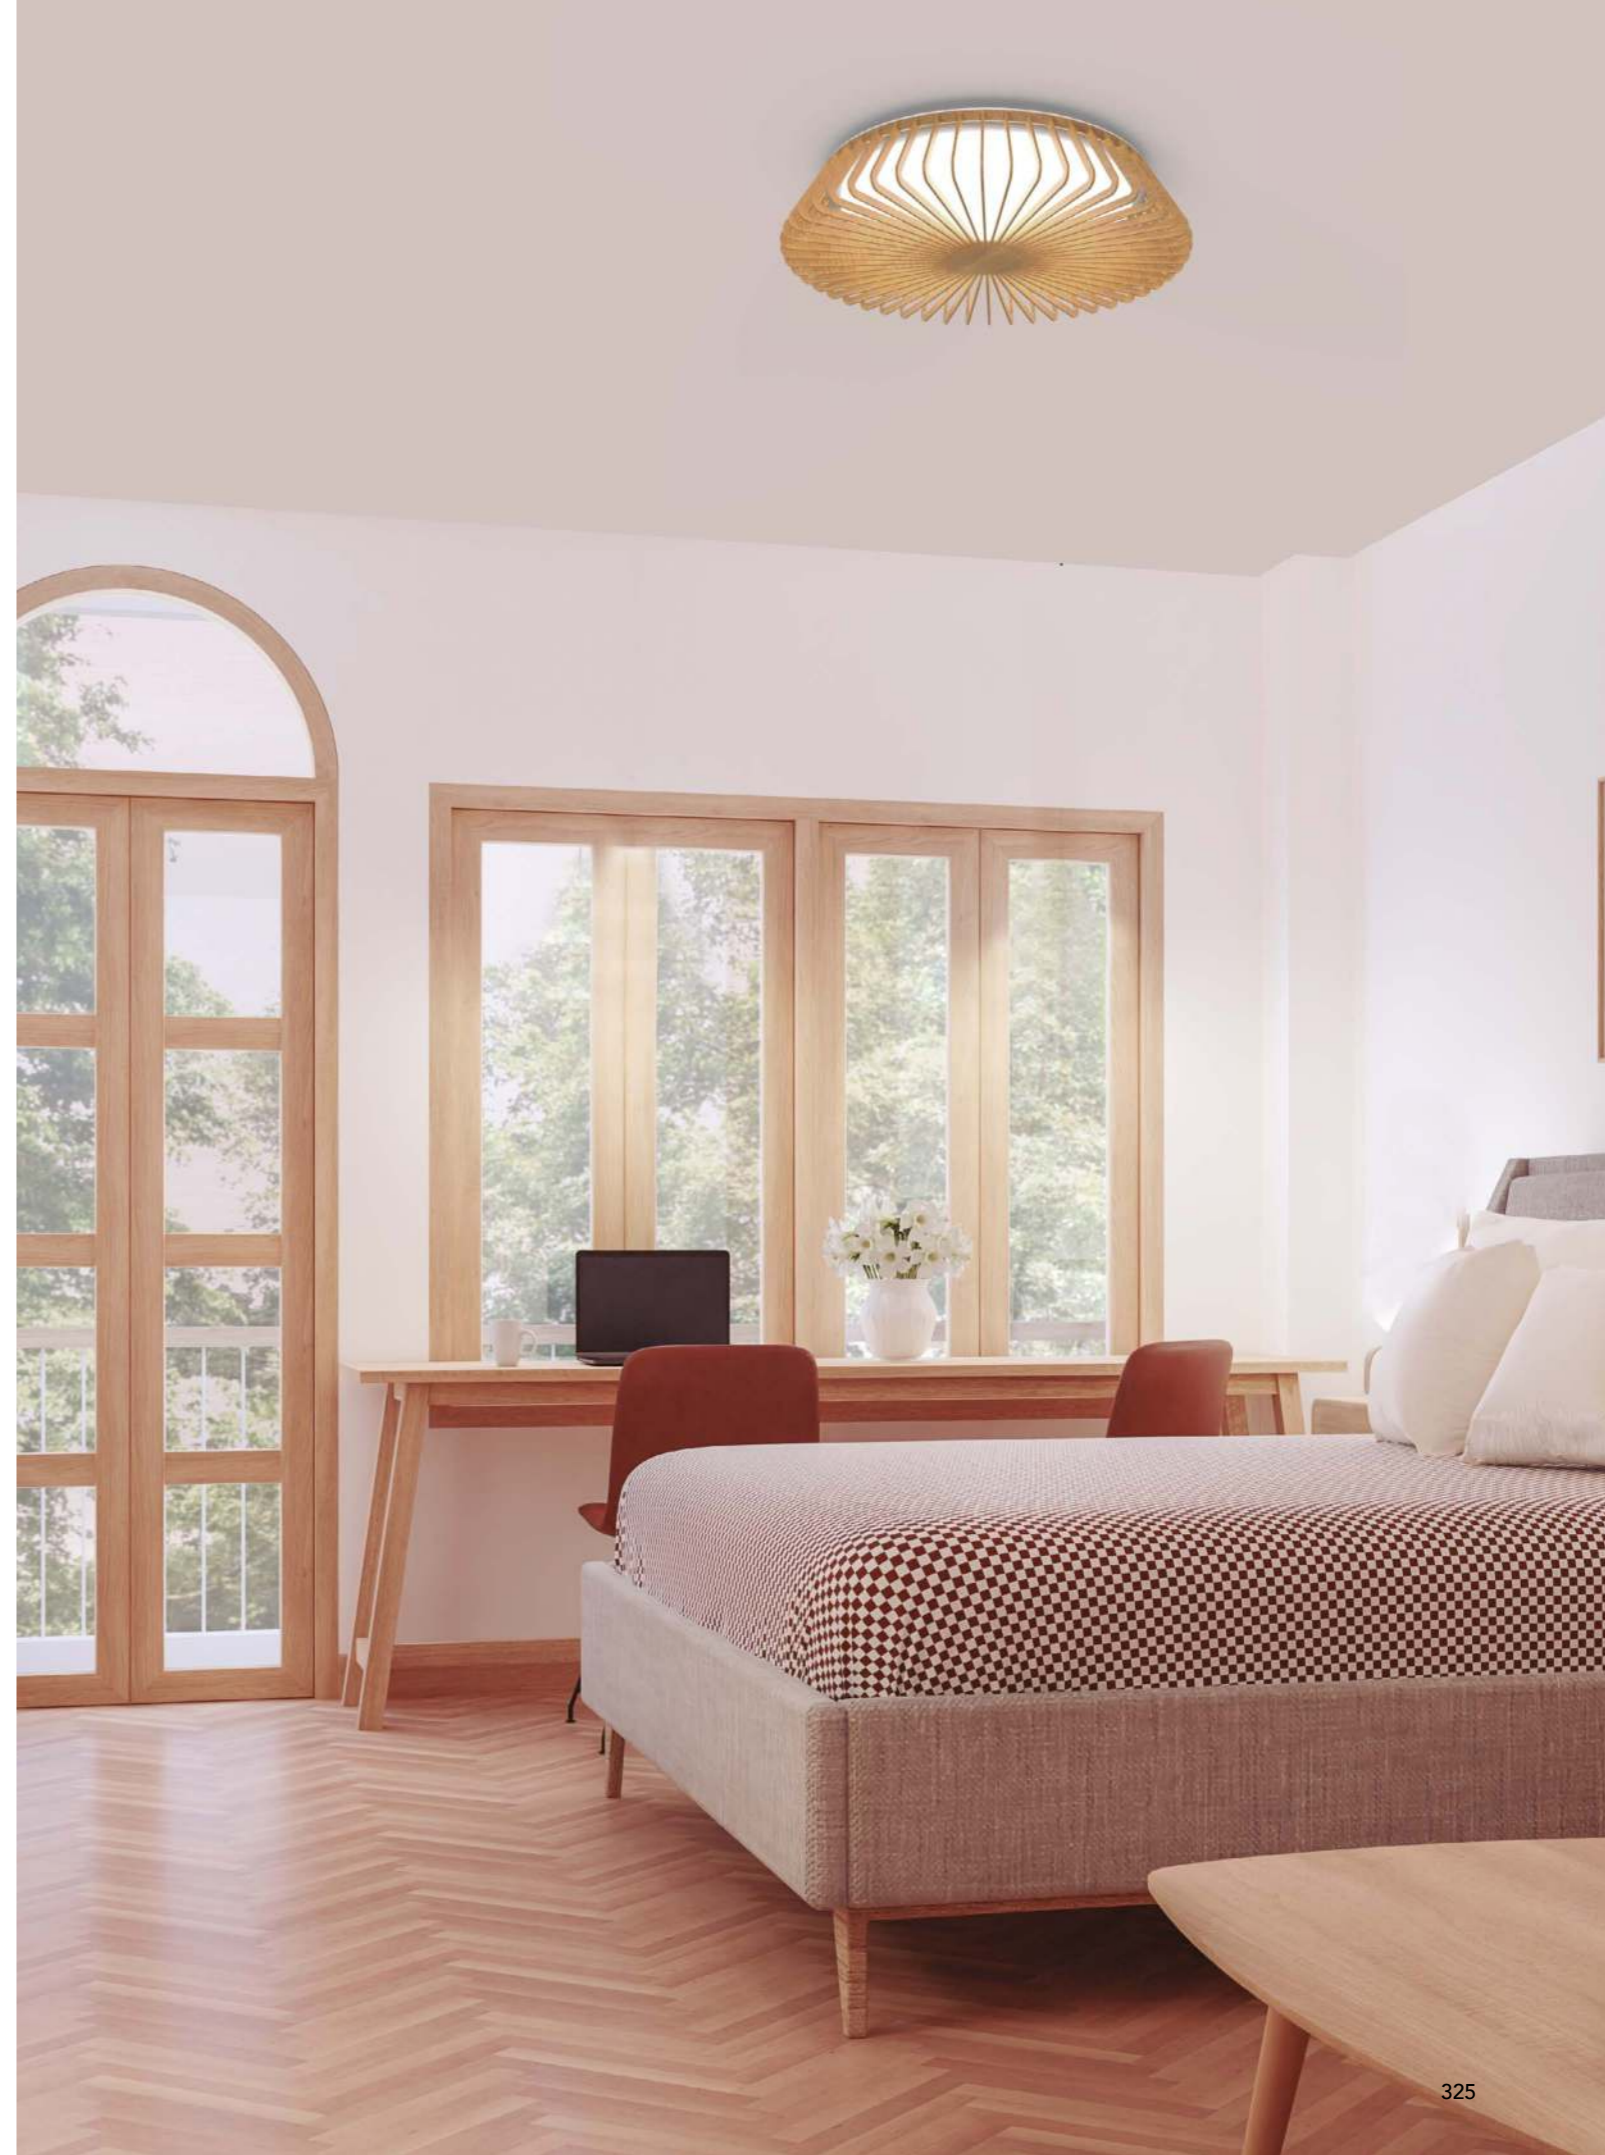

7966 Blanco-White
LED 56W 2700K-5000K 2500lm

7967 Madera-Wood
LED 56W 2700K-5000K 2500lm

7968 Negro-Black
LED 56W 2700K-5000K 2500lm

R00129

ÓCULO

by Mantra team

ÓCULO

8590 Negro-Black
LED 5W 3000K 400lm