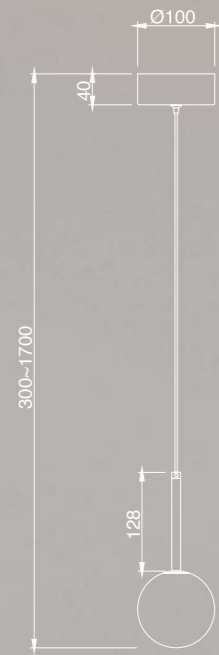

CELLAR

7634 Negro-Black
1LxG4 máx. 5W LED (incl)

7636 Negro-Black
1LxG4 máx. 5W LED (incl)

7635 Negro-Black
2LxG4 máx. 5W LED (incl)