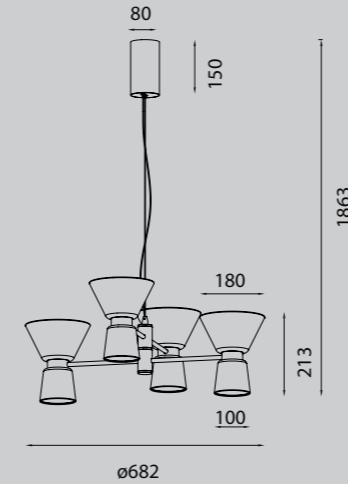

NEW YORK

NEW

9217 Oro-Gold
LED 6W-3000K-960lm

9218 Oro-Gold
LED 18W-3000K-2400lm

9219 Oro-Gold
LED 24W-3000K-3700lm

Aluminio-Cristal-Hierro/Aluminum-Glass-Iron 220-240V~50/60Hz CRI≥ 80 Cable:blanco 1,5m

SUN II