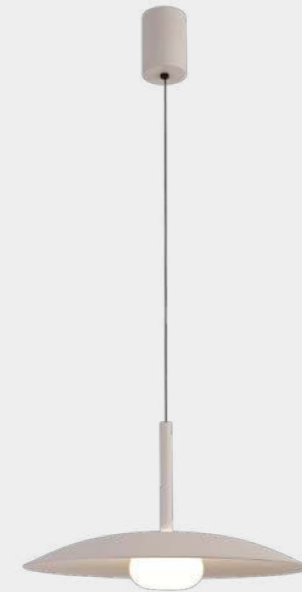

8979 Blanco-White
LED 12W-3000K-1550lm

Metal/Cristal-Metal/Glass 220-240V~50/60Hz CRI≥ 80 Cable: Blanco/1.5m