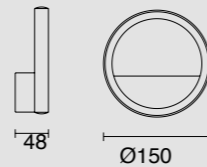

7194 Blanco-White
LED 8W 3000K 640lm

7144 Negro-Black
LED 8W 3000K 640lm