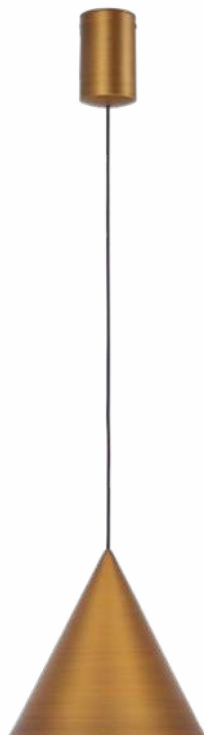

Metal/ 220-240V~50/60Hz CRI≥ 80 Cable: Negro/1.5m

CONO

by Mantra team

CONO

NEW

9449 Cuero-Leather
LED 10W-3000K-940lm
Dimmable TRIAC

9450 Cobre-Copper
LED 10W-3000K-940lm
Dimmable TRIAC

9451 Negro-Black
LED 10W-3000K-940lm
Dimmable TRIAC