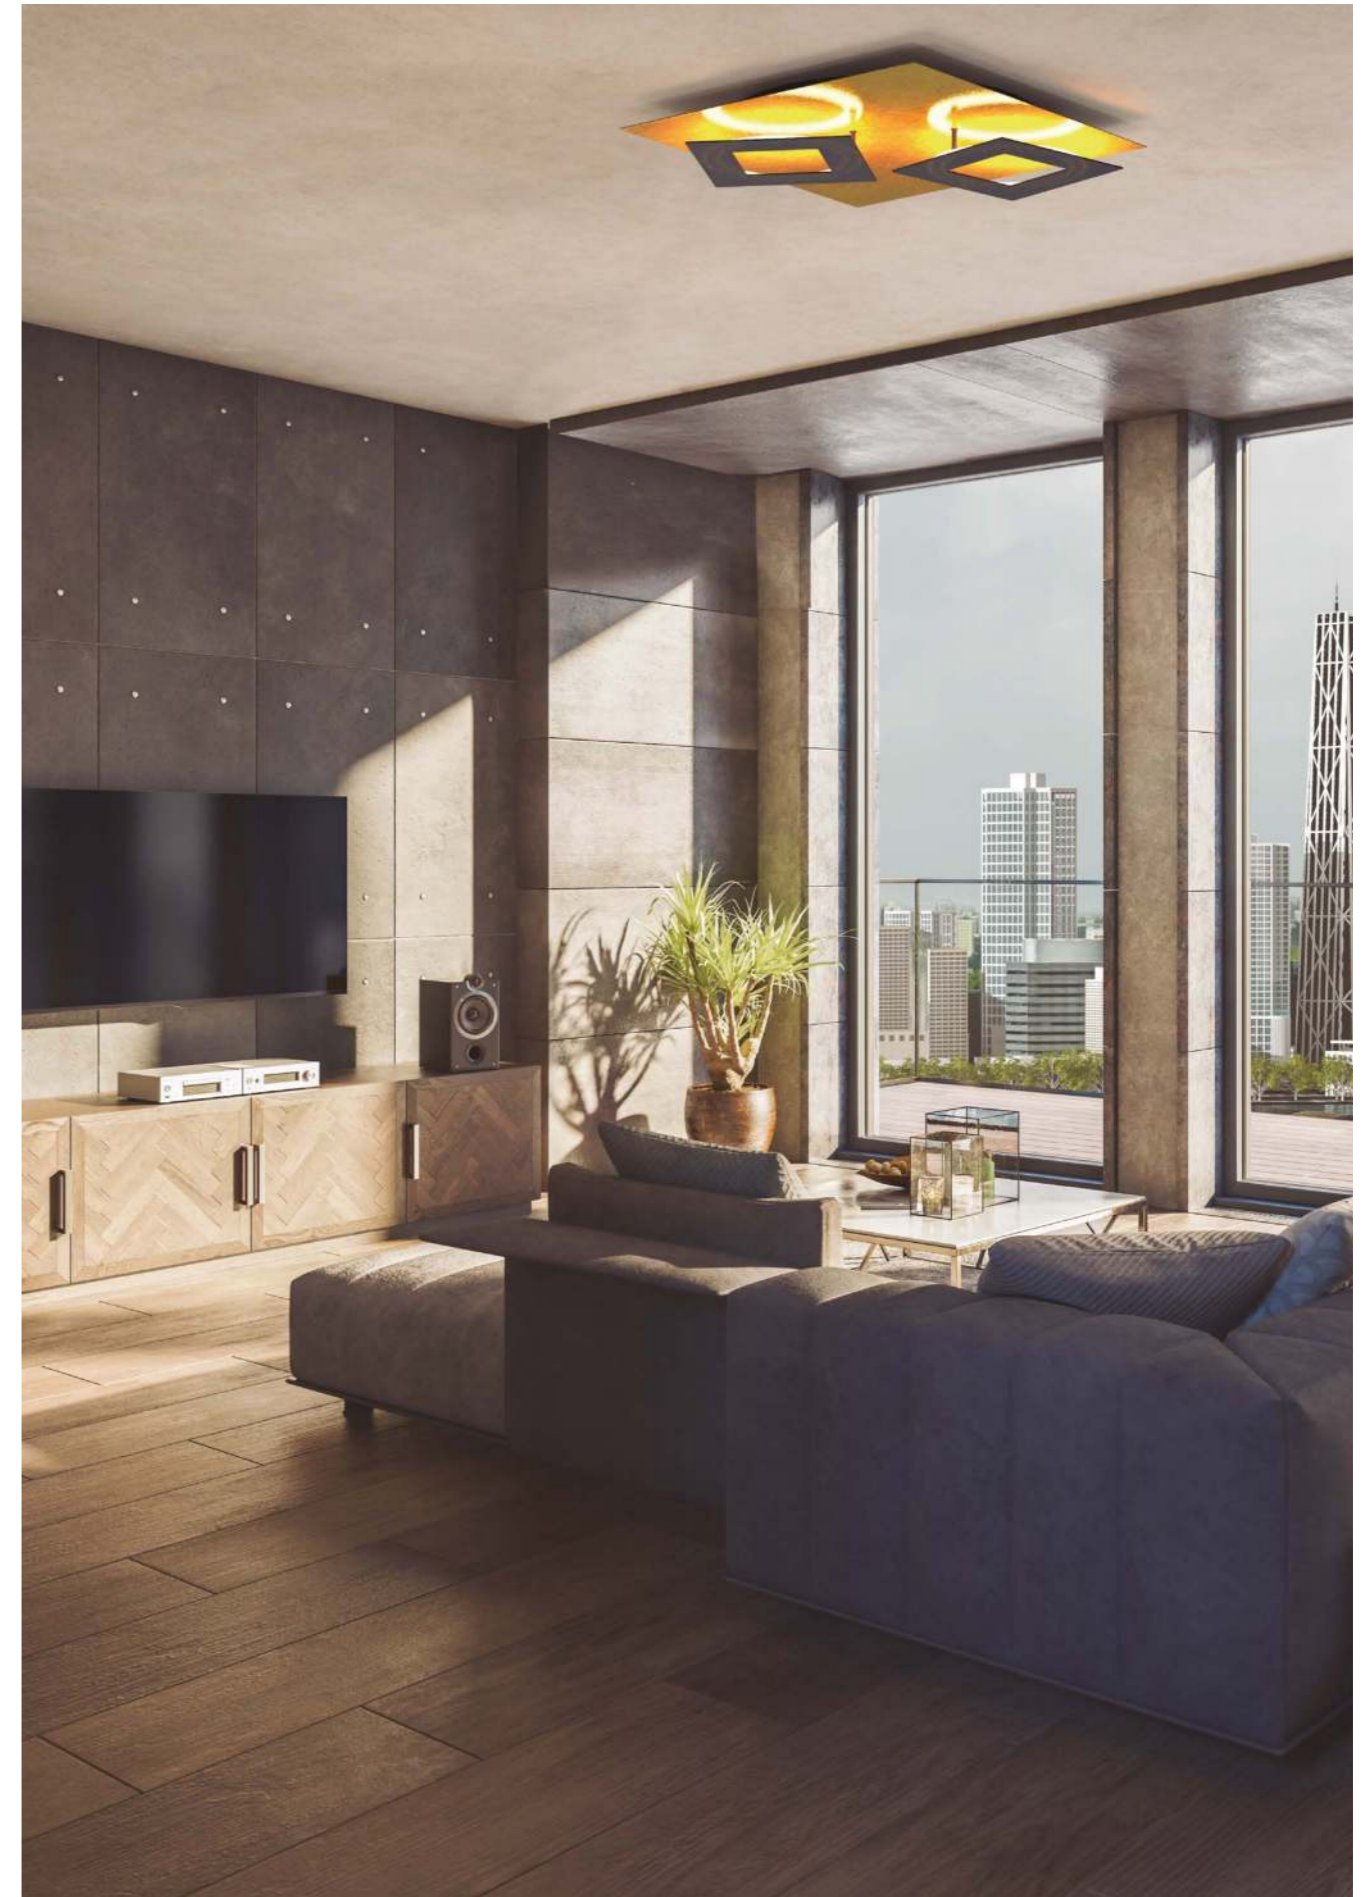

8161 Blanco+oro-White+gold
LED 48W 3000K 3360lm

8162 Negro+oro-Black+gold
LED 48W 3000K 3360lm

8163 Corten+oro-Corten+gold
LED 48W 3000K 3360lm

Aluminio-Aluminium 220-240V~ 50/60Hz CRI≥ 80

DALIA

DALIA

REFERENCE	K	LED WATT	LUMENS	FINISH	SIZES	MOTION-ROTATE
8110	3000K	12W	840lm	Blanco-White	140 x 140	↻
8111	3000K	12W	840lm	Blanco+Oro-White+Gold	140 x 140	↻
8112	3000K	12W	840lm	Negro+Oro-Black+Gold	140 x 140	↻
8113	3000K	12W	840lm	Corten+Oro-Corten+Gold	140 x 140	↻
8114	3000K	18W	1260lm	Blanco-White	180 x 180	↻
8115	3000K	18W	1260lm	Blanco+Oro-White+Gold	180 x 180	↻
8116	3000K	18W	1260lm	Negro+Oro-Black+Gold	180 x 180	↻
8117	3000K	18W	1260lm	Corten+Oro-Corten+Gold	180 x 180	↻
8118	3000K	24W	1680lm	Blanco-White	220 x 220	↻
8119	3000K	24W	1680lm	Blanco+Oro-White+Gold	220 x 220	↻
8120	3000K	24W	1680lm	Negro+Oro-Black+Gold	220 x 220	↻
8121	3000K	24W	1680lm	Corten+Oro-Corten+Gold	220 x 220	↻
8143	3000K	40W	2800lm	Blanco-White	400 x 400	↻
8144	3000K	40W	2800lm	Blanco+Oro-White+Gold	400 x 400	↻
8145	3000K	40W	2800lm	Negro+Oro-Black+Gold	400 x 400	↻
8146	3000K	40W	2800lm	Corten+Oro-Corten+Gold	400 x 400	↻