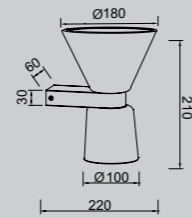

9216 Oro-Gold
LED 6W-3000K-960lm