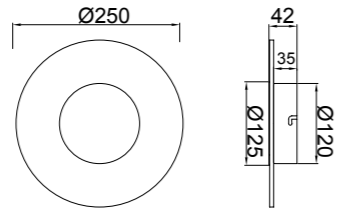

JEWEL

8073 Oro-Gold
LED 12W 3000K 750lm