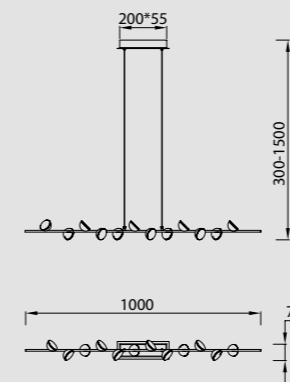

Aluminio-Aluminium 220-240V~ 50/60Hz CRI ≥80