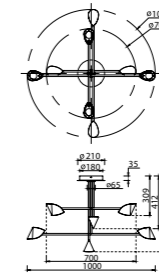

CAPUCCINA

by José Ignacio Ballester

CAPUCCINA

7585 Negro-Black
LED 8,5W 3000K 600lm

7584 Negro-Black
LED 8,5W 3000K 610lm

7587 Negro-Black
LED 8,5W 3000K 610lm

7578 Negro-Black
LED 61,5W 3000K 4000lm

7579 Negro-Black
LED 45W 3000K 3100lm