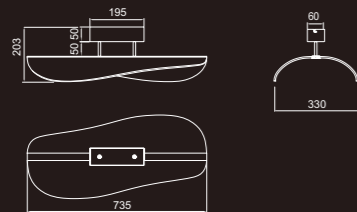

7835 Blanco-White
LED 40W 3000K 2450lm