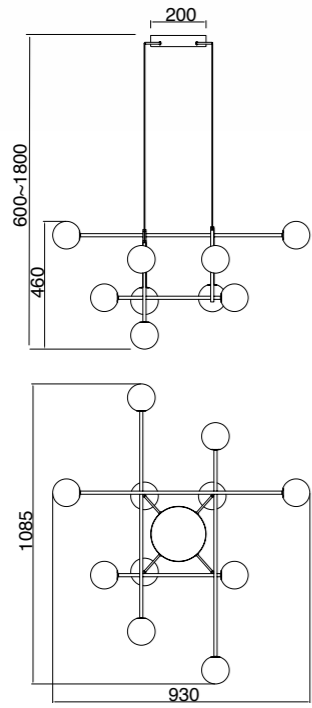

CELLAR

7630 Negro-Black
11LxG4 máx. 5W LED (incl)