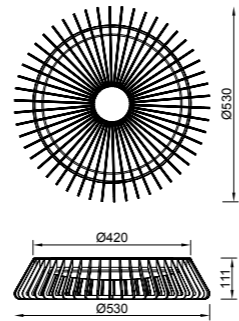

7968 Negro-Black
LED 56W 2700K-5000K 2500lm

R00129