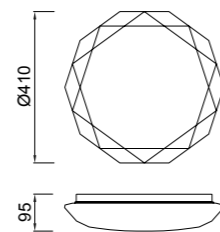

5000K 3000K
ON / OFF
LED life / LED vida
LED INCLUDED
5 años de garantía
WARRANTY GARANTIA LED
IP20

Metal/Acrílico-Metal/Acrylic 220-240V~ 50/60Hz