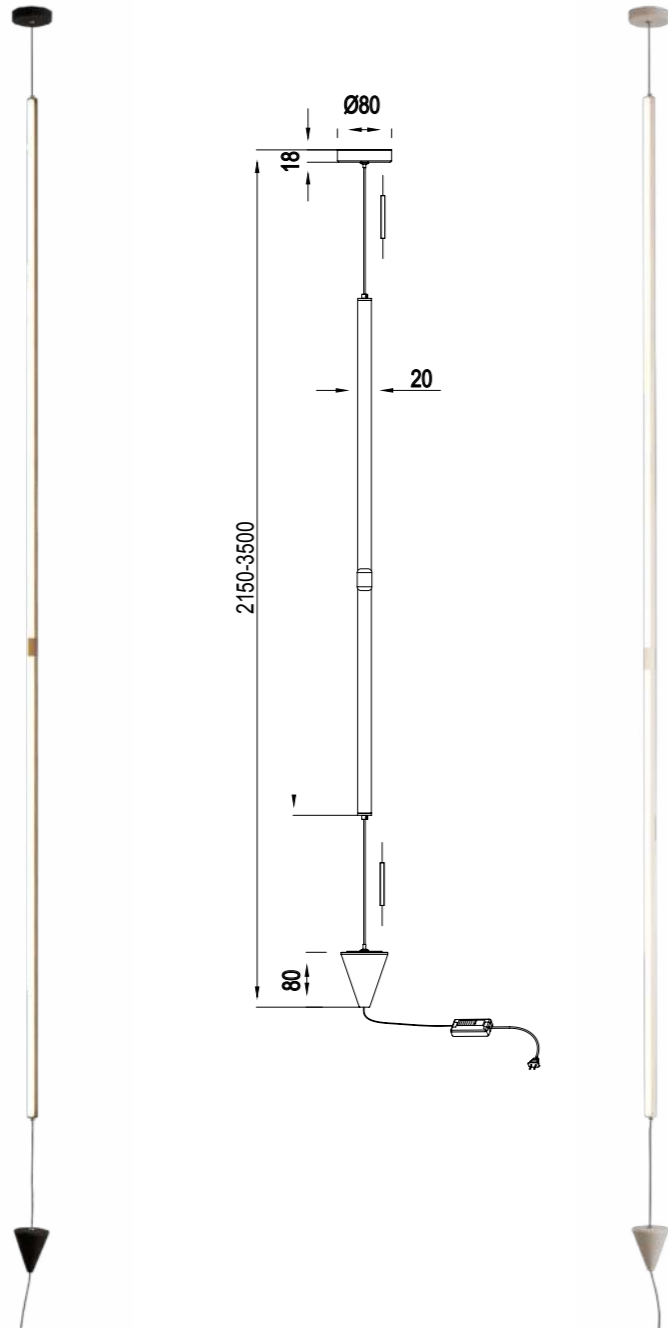

VERTICAL

7352 Negro-Black
LED 36W 3000K 2160lm

7351 Blanco-White
LED 36W 3000K 2160lm