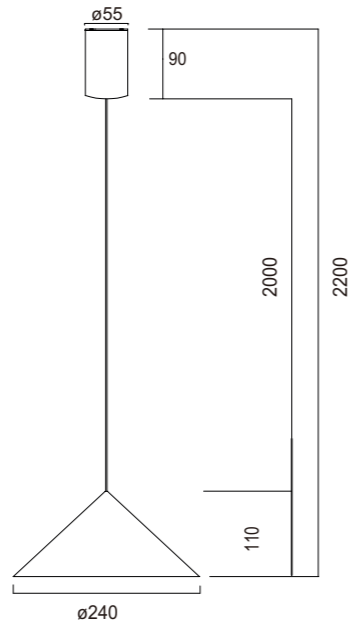

CONO

NEW

9452 Cuero-Leather
LED 10W-3000K-940lm
Dimmable TRIAC

9453 Cobre-Copper
LED 10W-3000K-940lm
Dimmable TRIAC

9454 Negro-Black
LED 10W-3000K-940lm
Dimmable TRIAC

Aluminio/Aluminum 220-240V~50/60Hz CRI≥ 80 Cable: negro/2m