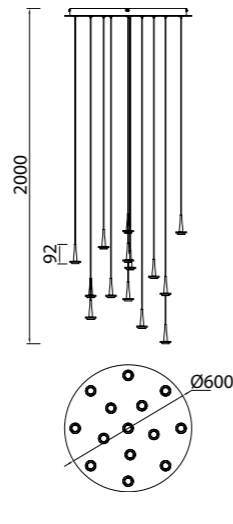

8935 Oro-Gold
LED 70W-3000K-7050lm