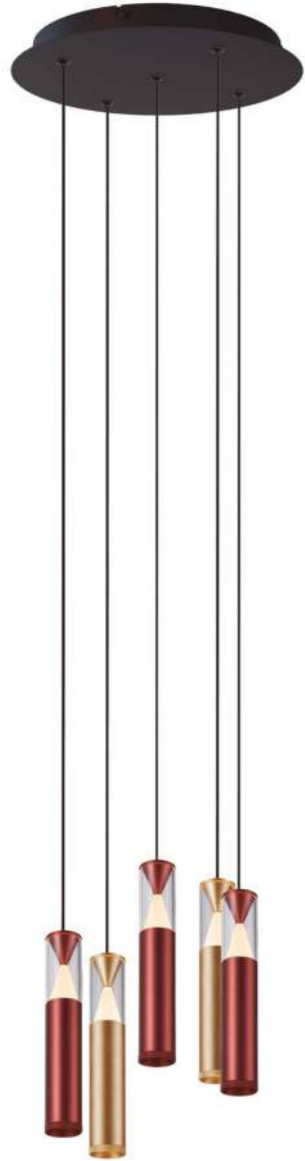

MODULAR LIGHTS

MOANA **NEW**

by Mantra team

MODULAR LIGHTS

Florón/Plate
Ref 9386 -1L
Colgante/Pendant
9339 x2
9340 x2
9337 x2
9336 x2

Florón/Plate
Ref 9381 -1L
Colgante/Pendant
9337 x4

SPARK

by Mantra team