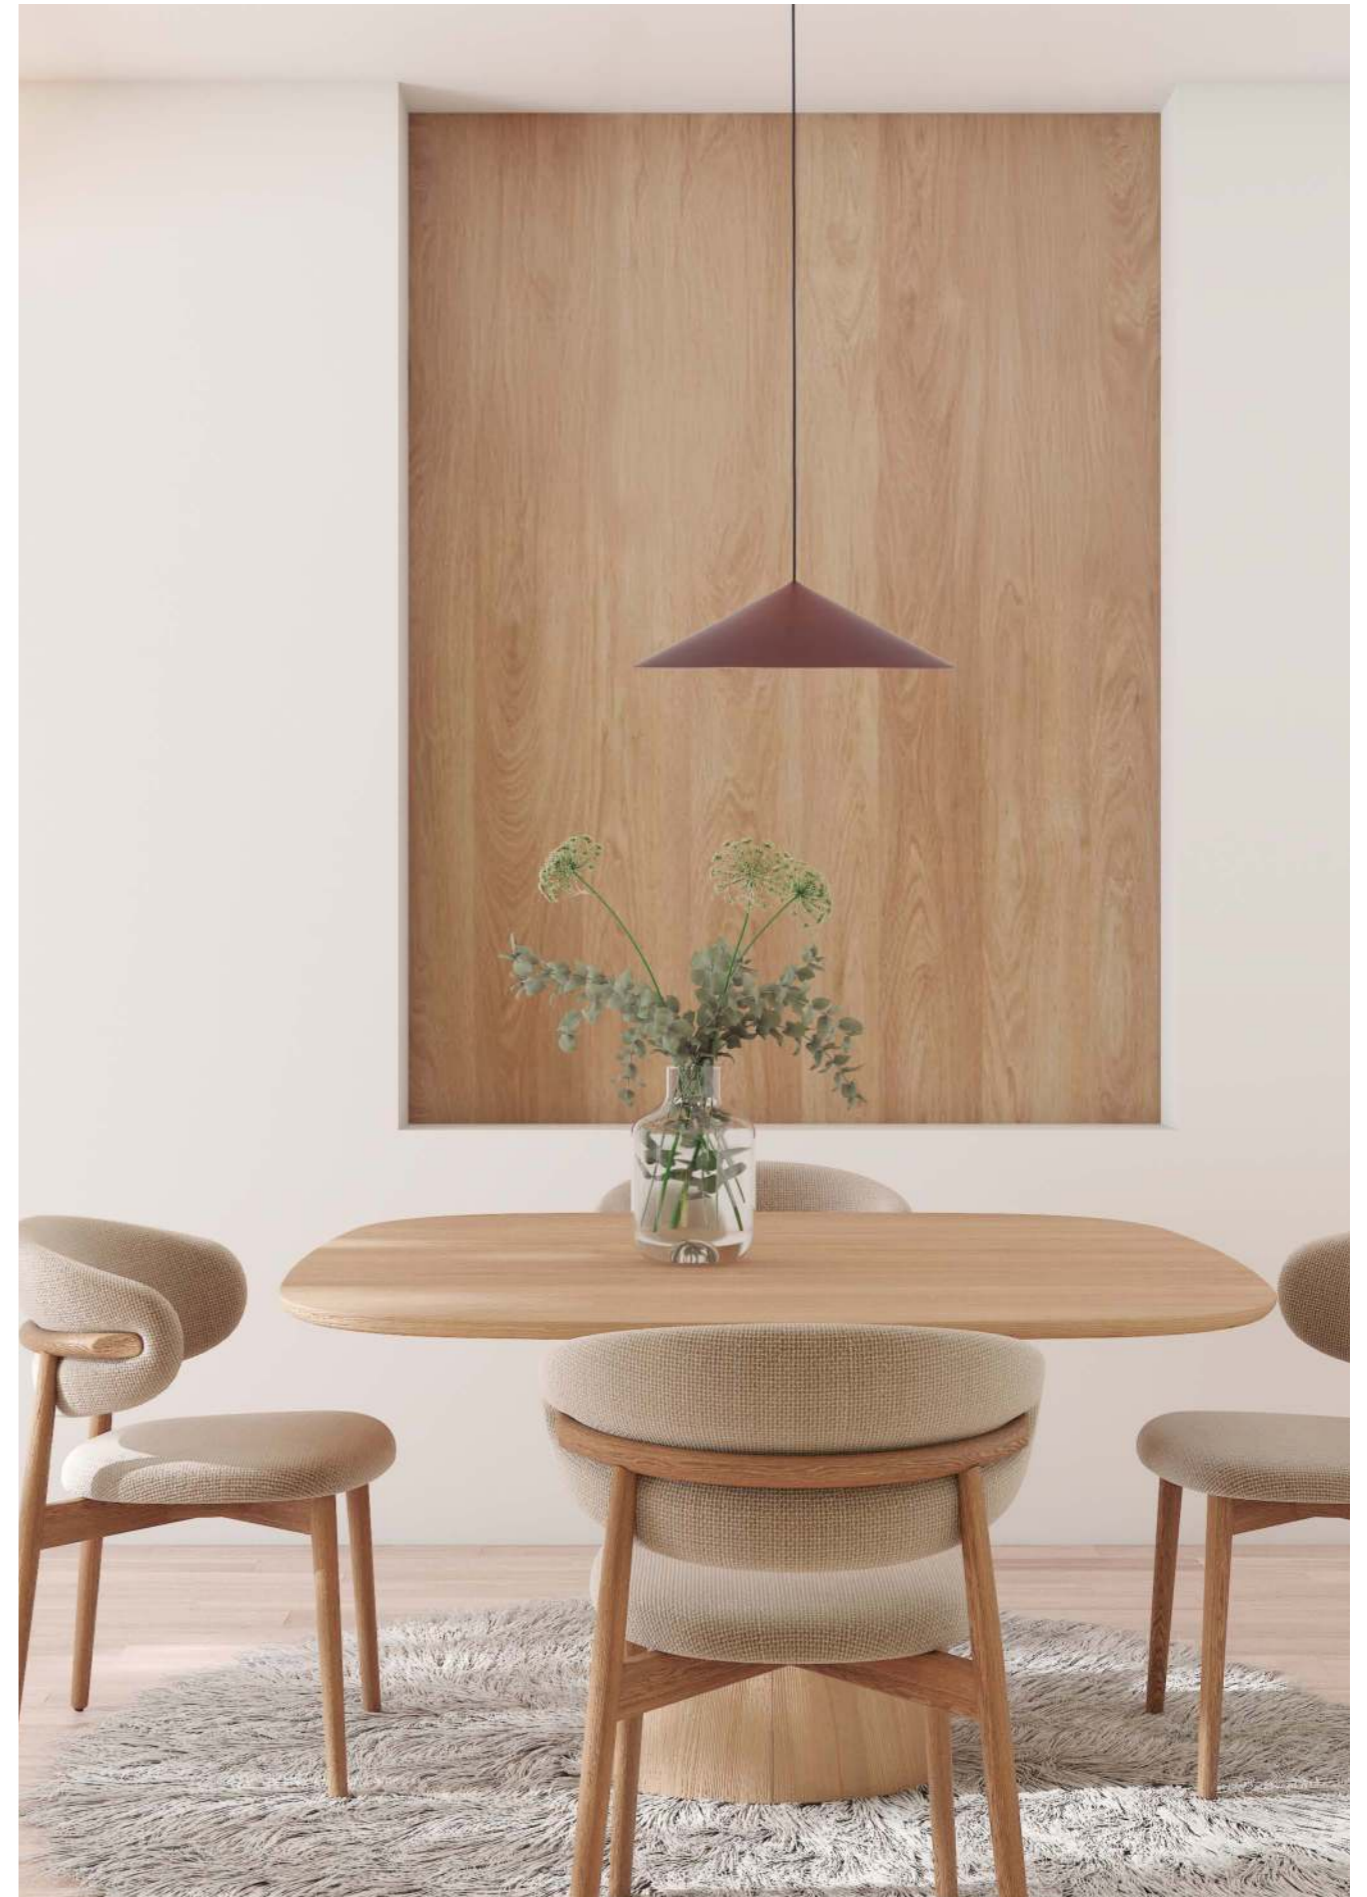

CONO

NEW

9455 Cuero-Leather
LED 10W-3000K-940lm
Dimmable TRIAC

9456 Cobre-Copper
LED 10W-3000K-940lm
Dimmable TRIAC

9457 Negro-Black
LED 10W-3000K-940lm
Dimmable TRIAC