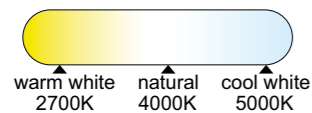

7966 Blanco-White
LED 56W 2700K-5000K 2500lm

7967 Madera-Wood
LED 56W 2700K-5000K 2500lm

7968 Negro-Black
LED 56W 2700K-5000K 2500lm

R00129

ÓCULO

by Mantra team

ÓCULO

8590 Negro-Black
LED 5W 3000K 400lm