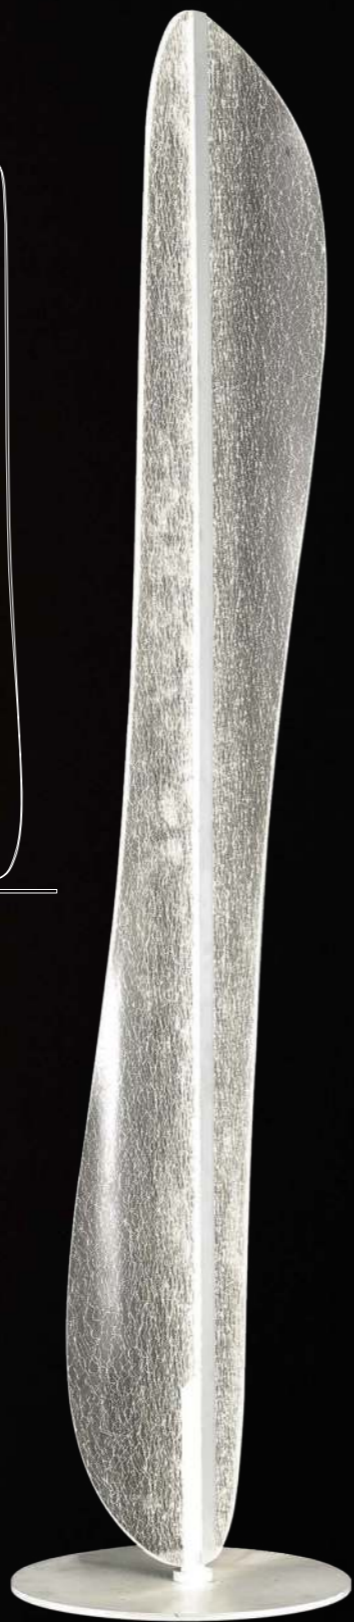

BIANCA

7769 Blanco-White
LED 30W 3000K 1800lm
Dimmable

Metal/Acrílico-Metal/Acrylic 220-240V~ 50/60Hz CRI≥ 80