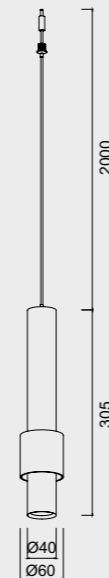

MODULAR LIGHTS **NEW**

FUGAZ

CLIFTON

9328 Blanco-White
LED 6W 3000K 700lm

9329 Negro-Black
LED 6W 3000K 700lm

9330 Camel-Camel
LED 6W 3000K 700lm

9331 Oro-Gold
LED 6W 3000K 700lm

9341 Blanco-White
LED 5,5W 3000K 460lm

9342 Negro+Oro-Black+Gold
LED 5,5W 3000K 460lm