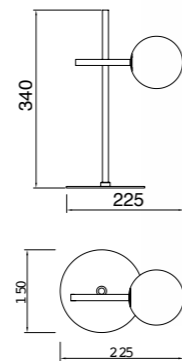

CELLAR

MODO DE USO

INCLUIDO ON/OFF **3** años de garantía **IP20**

INCLUIDO ON/OFF **3** años de garantía **IP20**