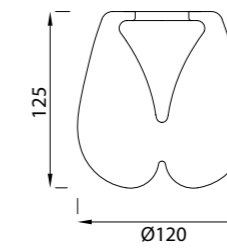

9347 Blanco opal-Opal white
Cristal-Crystal **NEW**