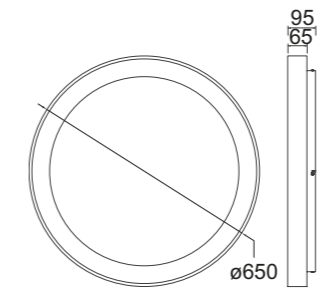

warm white 2700K
natural 4000K
cool white 5000K
Dimmable
Remote Control RF
ON / OFF 30,000
LED life / LED life 30,000 h
LED INCLUDED
5 años WARRANTY GARANTIA LED
IP20