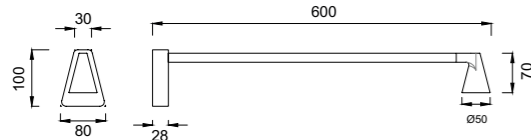

Aluminio-Aluminum 220-240V~50/60Hz CRI≥ 80 Cable: Negro/1.5m

ÁFRICA

NEW

9411 Negro-Black
LED 5W-3000K-450lm

9412 Negro-Black
LED 5W-3000K-450lm

9413 Negro-Black
LED 5W-3000K-450lm

9414 Negro-Black
LED 5W-3000K-450lm