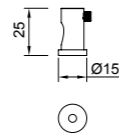

BLOCACABLES - WIRELOCKER

- **8264**
  Blanco-White
- **8274**
  Cromo-Chrome
- **8269**
  Oro-Gold
- **8518**
  Negro-Black