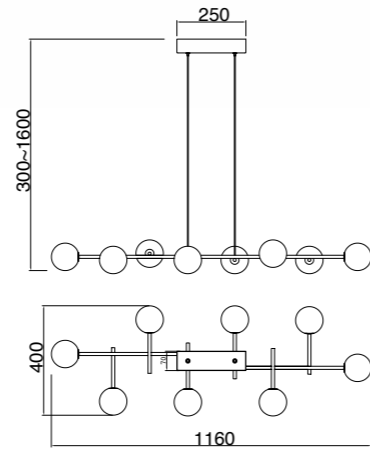

7631 Negro-Black
8LxG4 máx. 5W LED (incl)