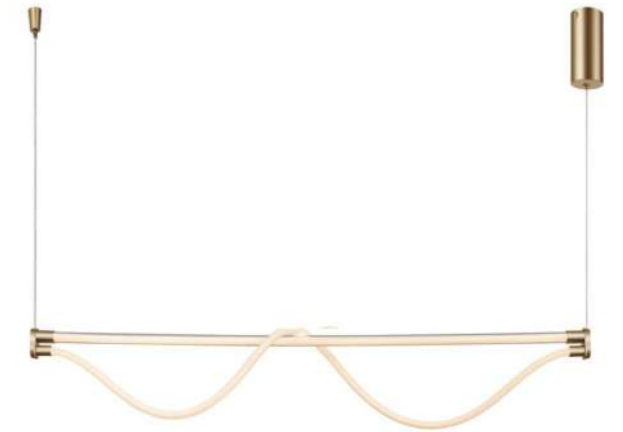

FUGAZ

8946 Blanco-White
LED 7W-3000K-960lm

8947 Negro-Black
LED 7W-3000K-960lm

8948 Camel-Camel
LED 7W-3000K-960lm

8950 Oro-Gold
LED 7W-3000K-960lm

8951 Negro-Black
LED 38W-3000K-5050lm

8952 Oro-Gold
LED 38W-3000K-5050lm

1911

366

ø54

Difusor acabado Oro
Gold-finish diffuser

Manguera flexible de silicona
Flexible silicone hose

Aluminio/Silicona/Hierro/Acrílico 220-240V~50/60Hz CRI≥ 80 Cable: Blanco/1.5m

Aluminum/Silicone/iron/Acrylic 220-240V~50/60Hz CRI≥ 80 Cable: Blanco/2x2m