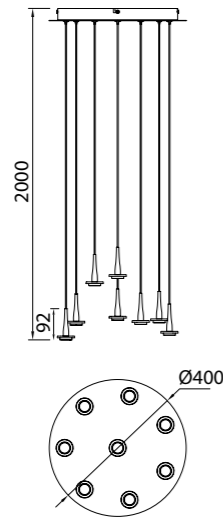

8979 Blanco-White
LED 12W-3000K-1550lm

Metal/Cristal-Metal/Glass 220-240V~50/60Hz CRI≥ 80 Cable: Blanco/1.5m

ANDRÓMEDA

by Mantra team

ANDRÓMEDA

8932 Oro-Gold
LED 25W-3000K-2500lm

8933 Oro-Gold
LED 40W-3000K-4000lm