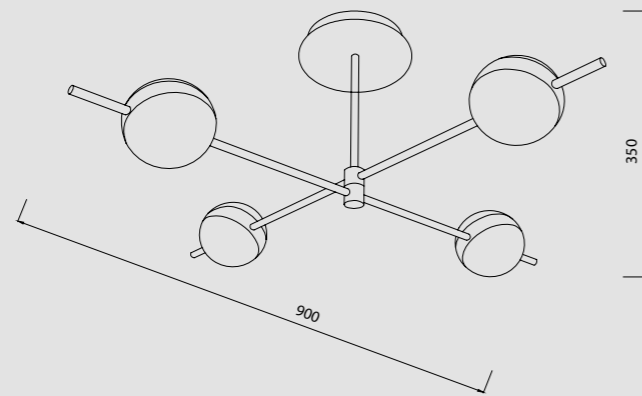

CUBA

7162 Oro/Negro-Gold/Black
LED 32W 3000K 2400lm

Metal/Acrílico-Metal/Acrylic 220-240V~ 50/60Hz CRI ≥80