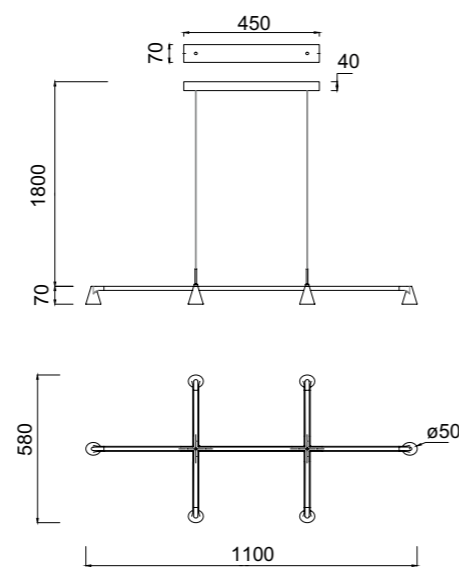

by Mantra team

ÁFRICA

NEW

9410 Negro-Black
LED 21W-3000K-1800lm
Dimmable TRIAC

9409 Negro-Black
LED 29W-3000K-2700lm
Dimmable TRIAC

9408 Negro-Black
LED 42W-3000K-3600lm
Dimmable TRIAC

Aluminio-Aluminum 220-240V~50/60Hz CRI≥ 80 Cable: Negro/1.5m