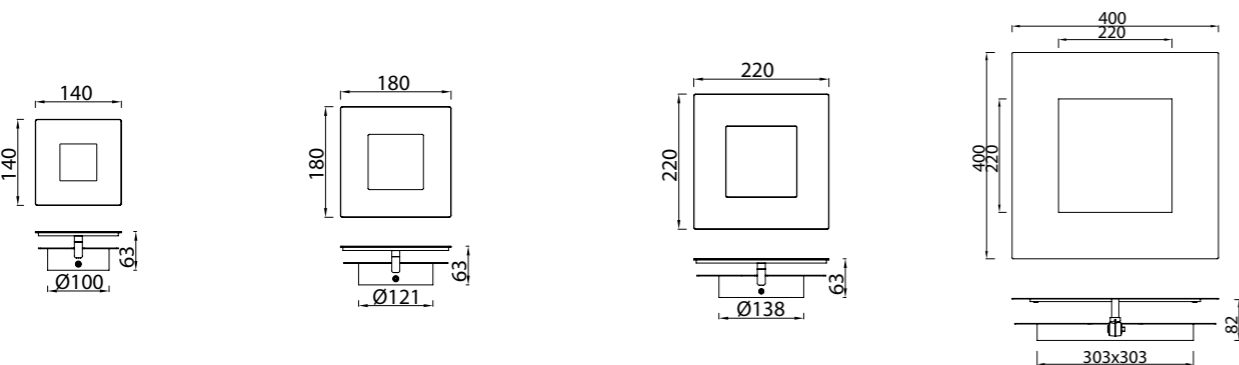

8161 Blanco+oro-White+gold
LED 48W 3000K 3360lm

8162 Negro+oro-Black+gold
LED 48W 3000K 3360lm

8163 Corten+oro-Corten+gold
LED 48W 3000K 3360lm

Aluminio-Aluminium 220-240V~ 50/60Hz CRI≥ 80

DALIA

DALIA

REFERENCE	K	LED WATT	LUMENS	FINISH	SIZES	MOTION-ROTATE
8110	3000K	12W	840lm	Blanco-White	140 x 140	↻
8111	3000K	12W	840lm	Blanco+Oro-White+Gold	140 x 140	↻
8112	3000K	12W	840lm	Negro+Oro-Black+Gold	140 x 140	↻
8113	3000K	12W	840lm	Corten+Oro-Corten+Gold	140 x 140	↻
8114	3000K	18W	1260lm	Blanco-White	180 x 180	↻
8115	3000K	18W	1260lm	Blanco+Oro-White+Gold	180 x 180	↻
8116	3000K	18W	1260lm	Negro+Oro-Black+Gold	180 x 180	↻
8117	3000K	18W	1260lm	Corten+Oro-Corten+Gold	180 x 180	↻
8118	3000K	24W	1680lm	Blanco-White	220 x 220	↻
8119	3000K	24W	1680lm	Blanco+Oro-White+Gold	220 x 220	↻
8120	3000K	24W	1680lm	Negro+Oro-Black+Gold	220 x 220	↻
8121	3000K	24W	1680lm	Corten+Oro-Corten+Gold	220 x 220	↻
8143	3000K	40W	2800lm	Blanco-White	400 x 400	↻
8144	3000K	40W	2800lm	Blanco+Oro-White+Gold	400 x 400	↻
8145	3000K	40W	2800lm	Negro+Oro-Black+Gold	400 x 400	↻
8146	3000K	40W	2800lm	Corten+Oro-Corten+Gold	400 x 400	↻