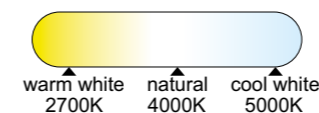

Metal/Acrílico-Metal/Acrylic 220-240V~ 50/60Hz CRI≥ 80-R00147 Incluido