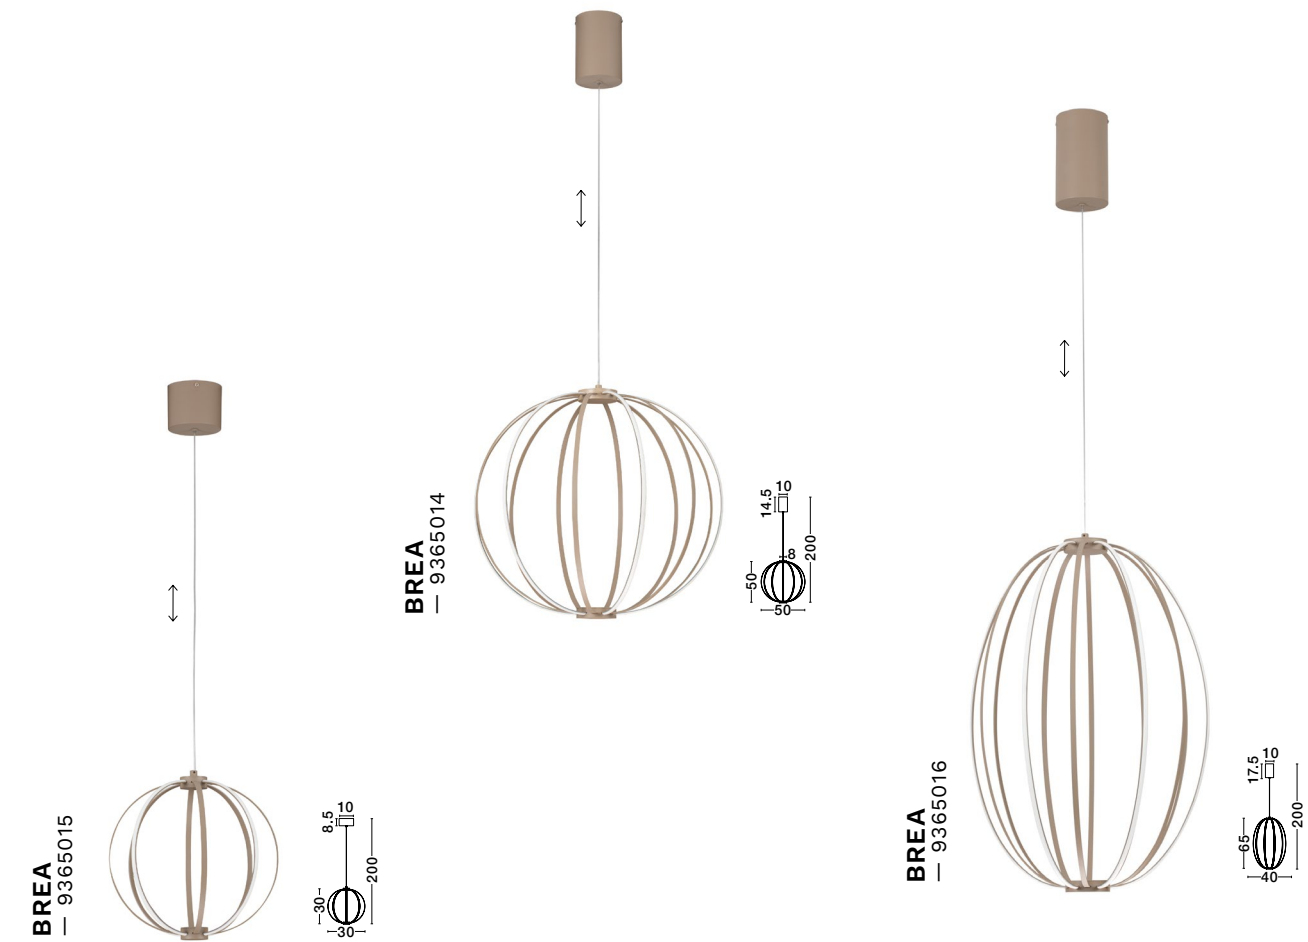

D: 30
H: 200 cm

BREA
— 9365014

[Triac Dimmable]
Beige Gray Steel,
Aluminium & Acrylic
LED · 41 Watt
220-240Volt
2870Lm · IP20
2700-3000-4000K
CCT by Dip Switch

D: 50
H: 200 cm

BREA
— 9365016

[Triac Dimmable]
Beige Gray Steel,
Aluminium & Acrylic
LED · 46 Watt
220-240Volt
3230Lm · IP20
2700-3000-4000K
CCT by Dip Switch

D: 40
H: 200 cm

OLIVIA
— 9040001

OLIVIA
— 9040004

OLIVIA
— 9040007

OLIVIA
— 9040002

OLIVIA
— 9040005

OLIVIA
— 9040008

OLIVIA
— 9040001