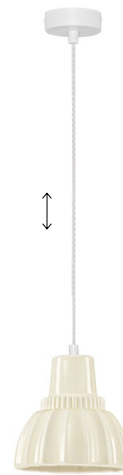

PICCO
— 9009330

Gray Blue Ceramic & Opal Glass
Matt White Metal Base
LED E14 · 1x5 Watt
100-240 Volt · IP20
BULB EXCLUDED

—
D: 16
H: 222 cm

PICCO
— 9009331

Mocha Ceramic & Opal Glass
Matt White Metal Base
LED E14 · 1x5 Watt
100-240 Volt · IP20
BULB EXCLUDED