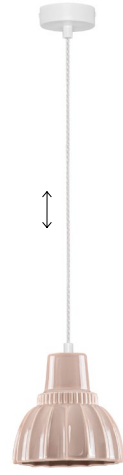

PICCO
— 9009331