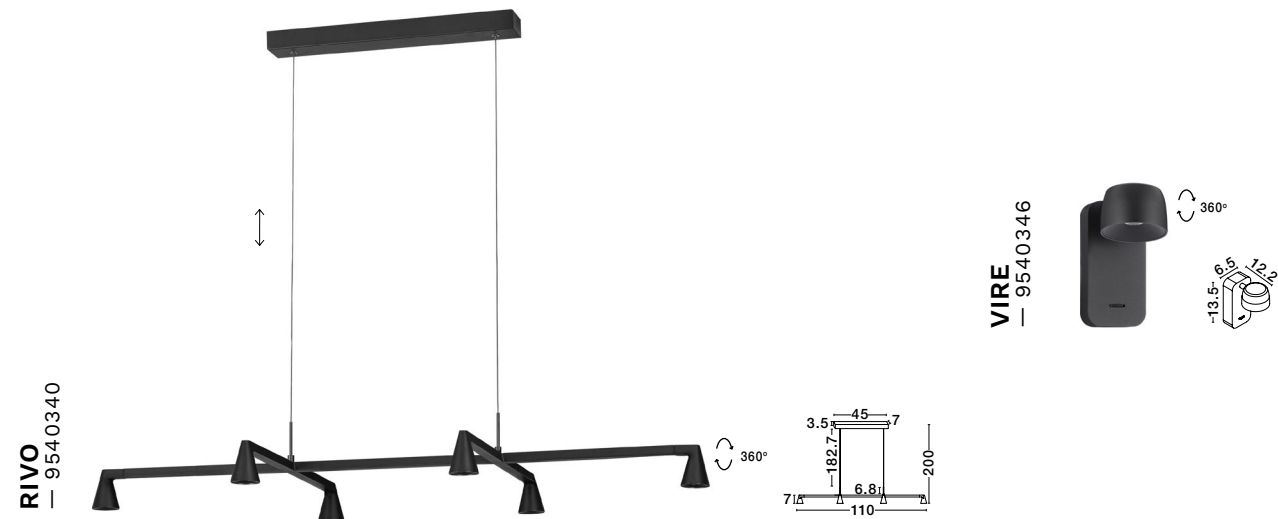

RIVO
— 9540340

[Triac Dimmable]
Sandy Black
Aluminium
LED · 28 Watt
220-240Volt
965Lm · 3000K
IP20

L: 110
W: 58
H: 200 cm