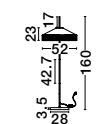

D: 45
H: 206 cm

VELISS
— 9061135

Mustard Velvet
& Natural Paper
Black Metal Base
LED E27 · 1x12 Watt
100-240 Volt · IP20
BULB EXCLUDED

D: 45
H: 206 cm

VELVY
— 9061127

VELVY
— 9061128

VELVY
— 9061131

VELVY
— 9061132