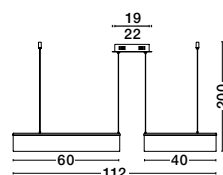

OLIVIA
— 9040012