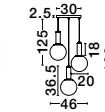

SPAZIO
— 9009329

Jasper Porcelain & Opal Glass
Matt Black Metal Base
LED A45 E27
1x12 Watt
100-240 Volt · IP20
BULB EXCLUDED
—
D: 25
H: 153 cm

SPAZIO
— 9009327

Yellow Porcelain & Opal Glass
Matt Black Metal Base
LED A45 E27
1x12 Watt
100-240 Volt · IP20
BULB EXCLUDED
—
D: 25
H: 153 cm

SPAZIO
— 9009328

Gray Porcelain & Opal Glass
Matt Black Metal Base
LED A45 E27
1x12 Watt
100-240 Volt · IP20
BULB EXCLUDED
—
D: 25
H: 153 cm

SPAZIO
— 9009329

Jasper, Yellow, Gray Porcelain & Opal Glass
Matt Black Metal Base
LED A45 E27
1x12 Watt
100-240 Volt · IP20
BULB EXCLUDED
—
D: 46
H: 166 cm