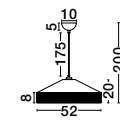

D: 45
H: 206 cm

VELISS
— 9061135

Mustard Velvet
& Natural Paper
Black Metal Base
LED E27 · 1x12 Watt
100-240 Volt · IP20
BULB EXCLUDED

D: 45
H: 206 cm

VELVY
— 9061127

VELVY
— 9061128

VELVY
— 9061131

VELVY
— 9061132