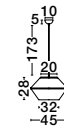

VELISS
— 9061134

Burgundy Velvet
& Natural Paper
Black Metal Base
LED E27 · 1x12 Watt
100-240 Volt · IP20
BULB EXCLUDED

D: 45
H: 206 cm

VELISS
— 9061134

Teal Velvet
& Natural Paper
Black Metal Base
LED E27 · 1x12 Watt
100-240 Volt · IP20
BULB EXCLUDED

D: 45
H: 206 cm

VELISS
— 9061135

Mustard Velvet
& Natural Paper
Black Metal Base
LED E27 · 1x12 Watt
100-240 Volt · IP20
BULB EXCLUDED

D: 45
H: 206 cm