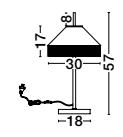

VELVY
— 9061129

VELVY
— 9061130