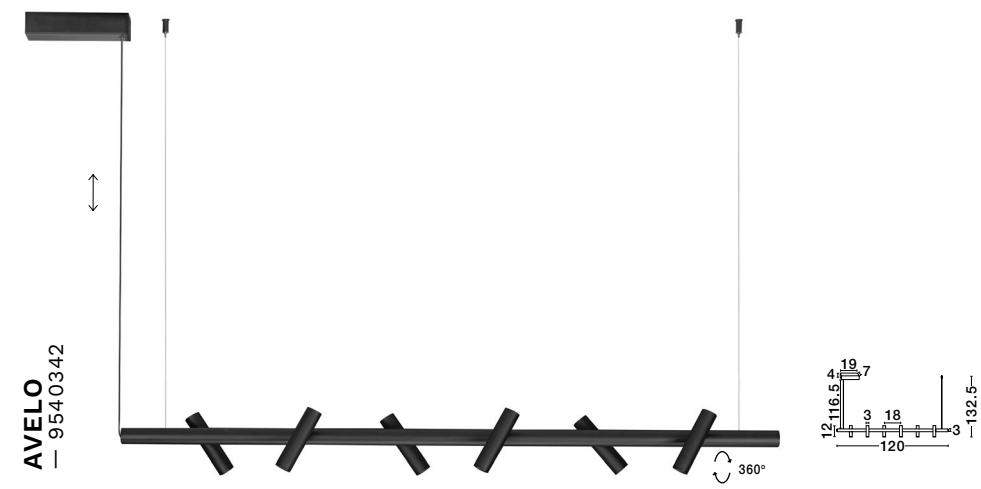

AVELO
— 9540342

[Triac Dimmable]
Sandy Black
Aluminium
LED · 29 Watt
220-240Volt
2034Lm · 3000K
IP20

L: 120
W: 12
H: 132.5 cm