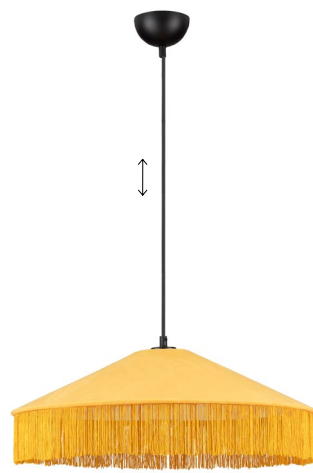

D: 45
H: 206 cm

VELISS
— 9061135

Mustard Velvet
& Natural Paper
Black Metal Base
LED E27 · 1x12 Watt
100-240 Volt · IP20
BULB EXCLUDED

D: 45
H: 206 cm

VELVY
— 9061127

VELVY
— 9061128

VELVY
— 9061131

VELVY
— 9061132