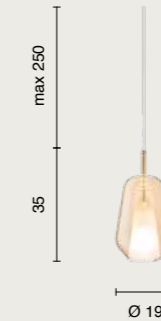

sospensione
suspension

SO.THELMA/1-TRASPA
METEL: **OSO0352**
SO.THELMA/1-FUME
METEL: **OSO0353**
SO.THELMA/1-AMBRA
METEL: **OSO0354**

power: 1 x E27 max 15W
voltage: 220-240V

- IP20
- 1,39 Kg
- 0,03 m³