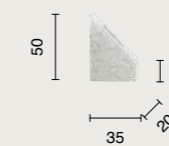

base
base

BASE.RUNE/MARMO
METEL: **OBA0053**

- 23,55 Kg
- 0,093 m³