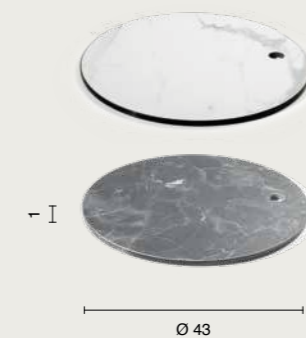

BASE/MARMO-NERO
METEL: OBA0052

	
2 Kg	0,14 m ³

floor lamp
Liana

Piantana con struttura in metallo e paralume in PVC rivestito in tessuto.
Floor lamp with metal structure and PVC lampshade covered in fabric.