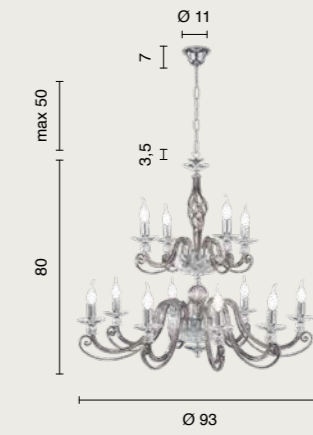

lampadario
chandelier

LP.1306/8+4-BCO
METEL: **OLP0017**
LP.1306/8+4-CR
METEL: **OLP0018**
LP.1306/8+4-OTT
METEL: **OLP0020**
LP.1306/8+4-FUME
METEL: **OLP0019**

LP.1306/8+4
METEL: **OLP0016**

power: 12 x E14 max 10W
voltage: 220-240V