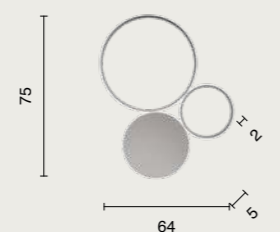

PL.POIS/SILVER-PC
METEL: **OPL0102**
PL.POIS/SIL4000-PC
METEL: **OPL0099**
PL.POIS/ORO-PC
METEL: **OPL0096**
PL.POIS/ORO4000PC
METEL: **OPL0098**

power: 42W
voltage: 220-240V
light temperature: 3000K - 4000K
actual lumens: 3390LM-3644LM
dimmer:

ceiling lamp