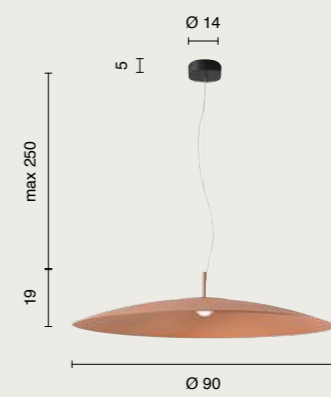

Sospensione a LED in alluminio verniciato, diffusore in policarbonato. Cavetti regolabili in lunghezza. Non dimmerabile.
Painted aluminium LED suspension. Polycarbonate diffuser. Length-adjustable cables. Non-dimmable.

colore montatura
frame color

verde
green

terra
earth

nero
black

sorgente luminosa
light source

LED

Elle