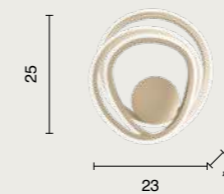

Golden

Collezione completa a pag. 222 Complete collection on page 222

Applique LED in metallo color oro.
LED wall lamp in metal gold color.

colore montatura
frame color

- oro
- gold

sorgente luminosa
light source

LED

applique
wall lamp

AP.GOLDEN/ORO
METEL: **OAP0105**

power: 23W
voltage: 220-240V
light temperature: 3000K
actual lumens: 1250LM
dimmer: N/A