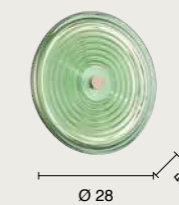

wall lamp

Pois

Collezione completa a pag. 208 Complete collection on page 208

Applique a LED in metallo verniciato.
Disponibile in due colori.
Disponibile 3000K o 4000K.
LED wall lamp in painted metal.
Available in two colors.
Available 3000K or 4000K.

colore montatura
frame color

- silver
  silver
- oro
  gold

sorgente luminosa
light source

LED

applique
wall lamp

AP.POIS/SILVER
METEL: **OAP0171**
AP.POIS/SILV4000K
METEL: **OAP0170**
AP.POIS/ORO
METEL: **OAP0168**
AP.POIS/ORO4000K
METEL: **OAP0169**

power: 20W
voltage: 220-240V
light temperature: 3000K - 4000K
actual lumens: 1652LM
dimmer: N/A

wall lamp

Jokey

Collezione completa a pag. 160 Complete collection on page 160

Applique a LED in metallo verniciato e vetro
decorato a righe concentriche.
Montatura in metallo verniciato oro.
LED wall lamp in painted metal and glass
decorated with concentric stripes. Gold painted
metal frame.

colore montatura e vetri
frame and glass color

- oro vetro trasparente
  gold transparent glass
- oro vetro verde
  gold green glass
- oro vetro rosa
  gold pink glass
- oro vetro ambra
  gold amber glass

sorgente luminosa
light source

LED

applique
wall lamp

AP.JOKEY/TRASP
METEL: **OAP0113**
AP.JOKEY/VERDE
METEL: **OAP0114**
AP.JOKEY/ROSA
METEL: **OAP0112**
AP.JOKEY/AMBRA
METEL: **OAP0111**

power: 10W
voltage: 220-240V
light temperature: 3000K
actual lumens: 600LM
dimmer: N/A