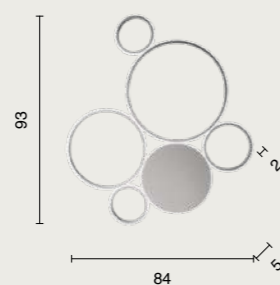

LED collection in painted metal. Length adjustable cables. Available in two colours. Available 3000K or 4000K.

colore montatura
frame color

silver
silver

oro
gold

sorgente luminosa
light source

LED

plafoniera
ceiling light