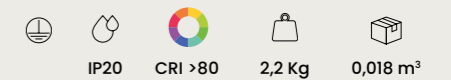

applique
wall lamp

AP.JOKEY/TRASP
METEL: **OAP0113**
AP.JOKEY/VERDE
METEL: **OAP0114**
AP.JOKEY/ROSA
METEL: **OAP0112**
AP.JOKEY/AMBRA
METEL: **OAP0111**

power: 10W
voltage: 220-240V
light temperature: 3000K
actual lumens: 600LM
dimmer: N/A