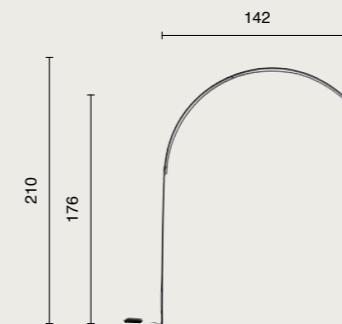

struttura
frame

STRUT.BIBLIO/ORO
METEL: **OST0003**
STRUT.BIBLIO/NERA
METEL: **OST0004**

power: 33W
voltage: 220-240V
light temperature: 3000K
actual lumens: 1380LM
dimmer:

IP20 CRI >80 4,84 Kg 0,1 m³

base
base

BASE.BIBLIO/MARMO
METEL: **OBA0056**

21,7 Kg 0,06 m³

BASE.BIBLIO/ORO
METEL: **OBA0057**
BASE.BIBLIO/NERA
METEL: **OBA0058**

9,35 Kg 0,04 m³