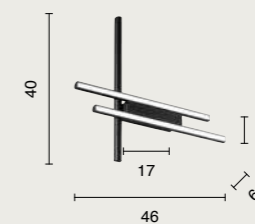

applique
wall lamp

AP.MOVIDA/3-BIANCO
METEL: OAP0243
AP.MOVIDA/3-ORO
METEL: OAP0245
AP.MOVIDA/3-NERO
METEL: OAP0244

power: 20W
voltage: 220-240V
light temperature: 3000K
actual lumens: 1200LM
dimmer:

IP20 CRI >80 0,75 Kg 0,028 m³