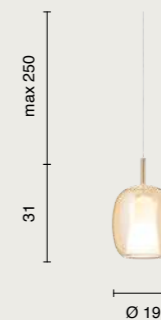

sospensione
suspension

SO.THELMA/3-TRASP
METEL: **OSO0346**
SO.THELMA/3-FUME
METEL: **OSO0347**
SO.THELMA/3-AMBRA
METEL: **OSO0348**

power: 1 x E27 max 15W
voltage: 220-240V

- IP20
- 1,32 Kg
- 0,028 m³