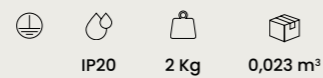

applique
wall lamp

AP.BACH/1SP-CR
METEL: **OAP0016**
AP.BACH/1CP-CR
METEL: **OAP0014**

AP.BACH/1SP-ORO
METEL: **OAP0017**
AP.BACH/1CP-ORO
METEL: **OAP0015**

power: 1 x E14 max 10W
voltage: 220-240V

paralume
lampshade

TC.3535D16
METEL: **OTC0040**

TC.3530D16
METEL: **OTC0037**