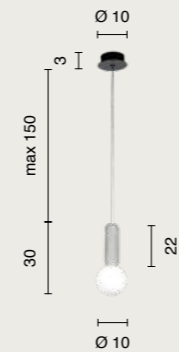

sospensione
suspension

SO.ROCK/BIANCO
METEL: OSO0268
SO.ROCK/ROSSO
METEL: OSO0270
SO.ROCK/CEMENTO
METEL: OSO0269

power: 1 x G9 max 7W
voltage: 220-240V

IP20	1,2 Kg	0,009 m³