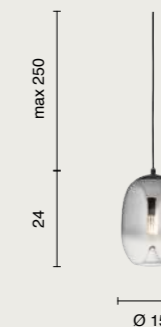

sospensione
suspension