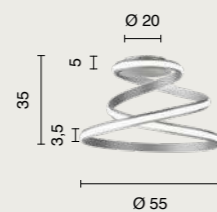

plafoniera
ceiling light

PL.VUELTA/B.CO
METEL: **OPL0139**
PL.VUELTA/SILVER
METEL: **OPL0140**

power: 37W
voltage: 220-240V
light temperature: 3000K
actual lumens: 1850LM
dimmer:

- IP20
- CRI >80
- 4,8 Kg
- 0,134 m³

ceiling lamp