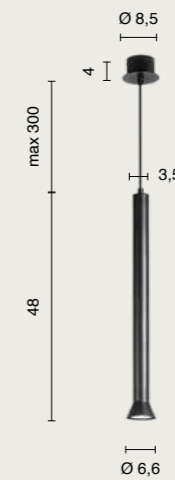

sospensione
suspension

SO.LILA/GR-BIANCO
METEL: **OSO0141**
SO.LILA/GR-ORO
METEL: **OSO0143**
SO.LILA/GR-NERO
METEL: **OSO0142**

power: 1 x GU10 max 20W
voltage: 220-240V

- IP20
- 0,9 Kg
- 0,007 m³