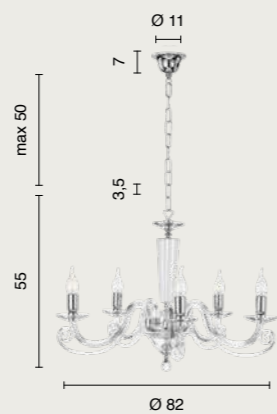

lampadario
chandelier

LP.CHERUB/5-BCO
METEL: **OLP0061**
LP.CHERUB/5-CR
METEL: **OLP0062**
LP.CHERUB/5-TOR
METEL: **OLP0063**

power: 5 x E14 max 10W
voltage: 220-240V