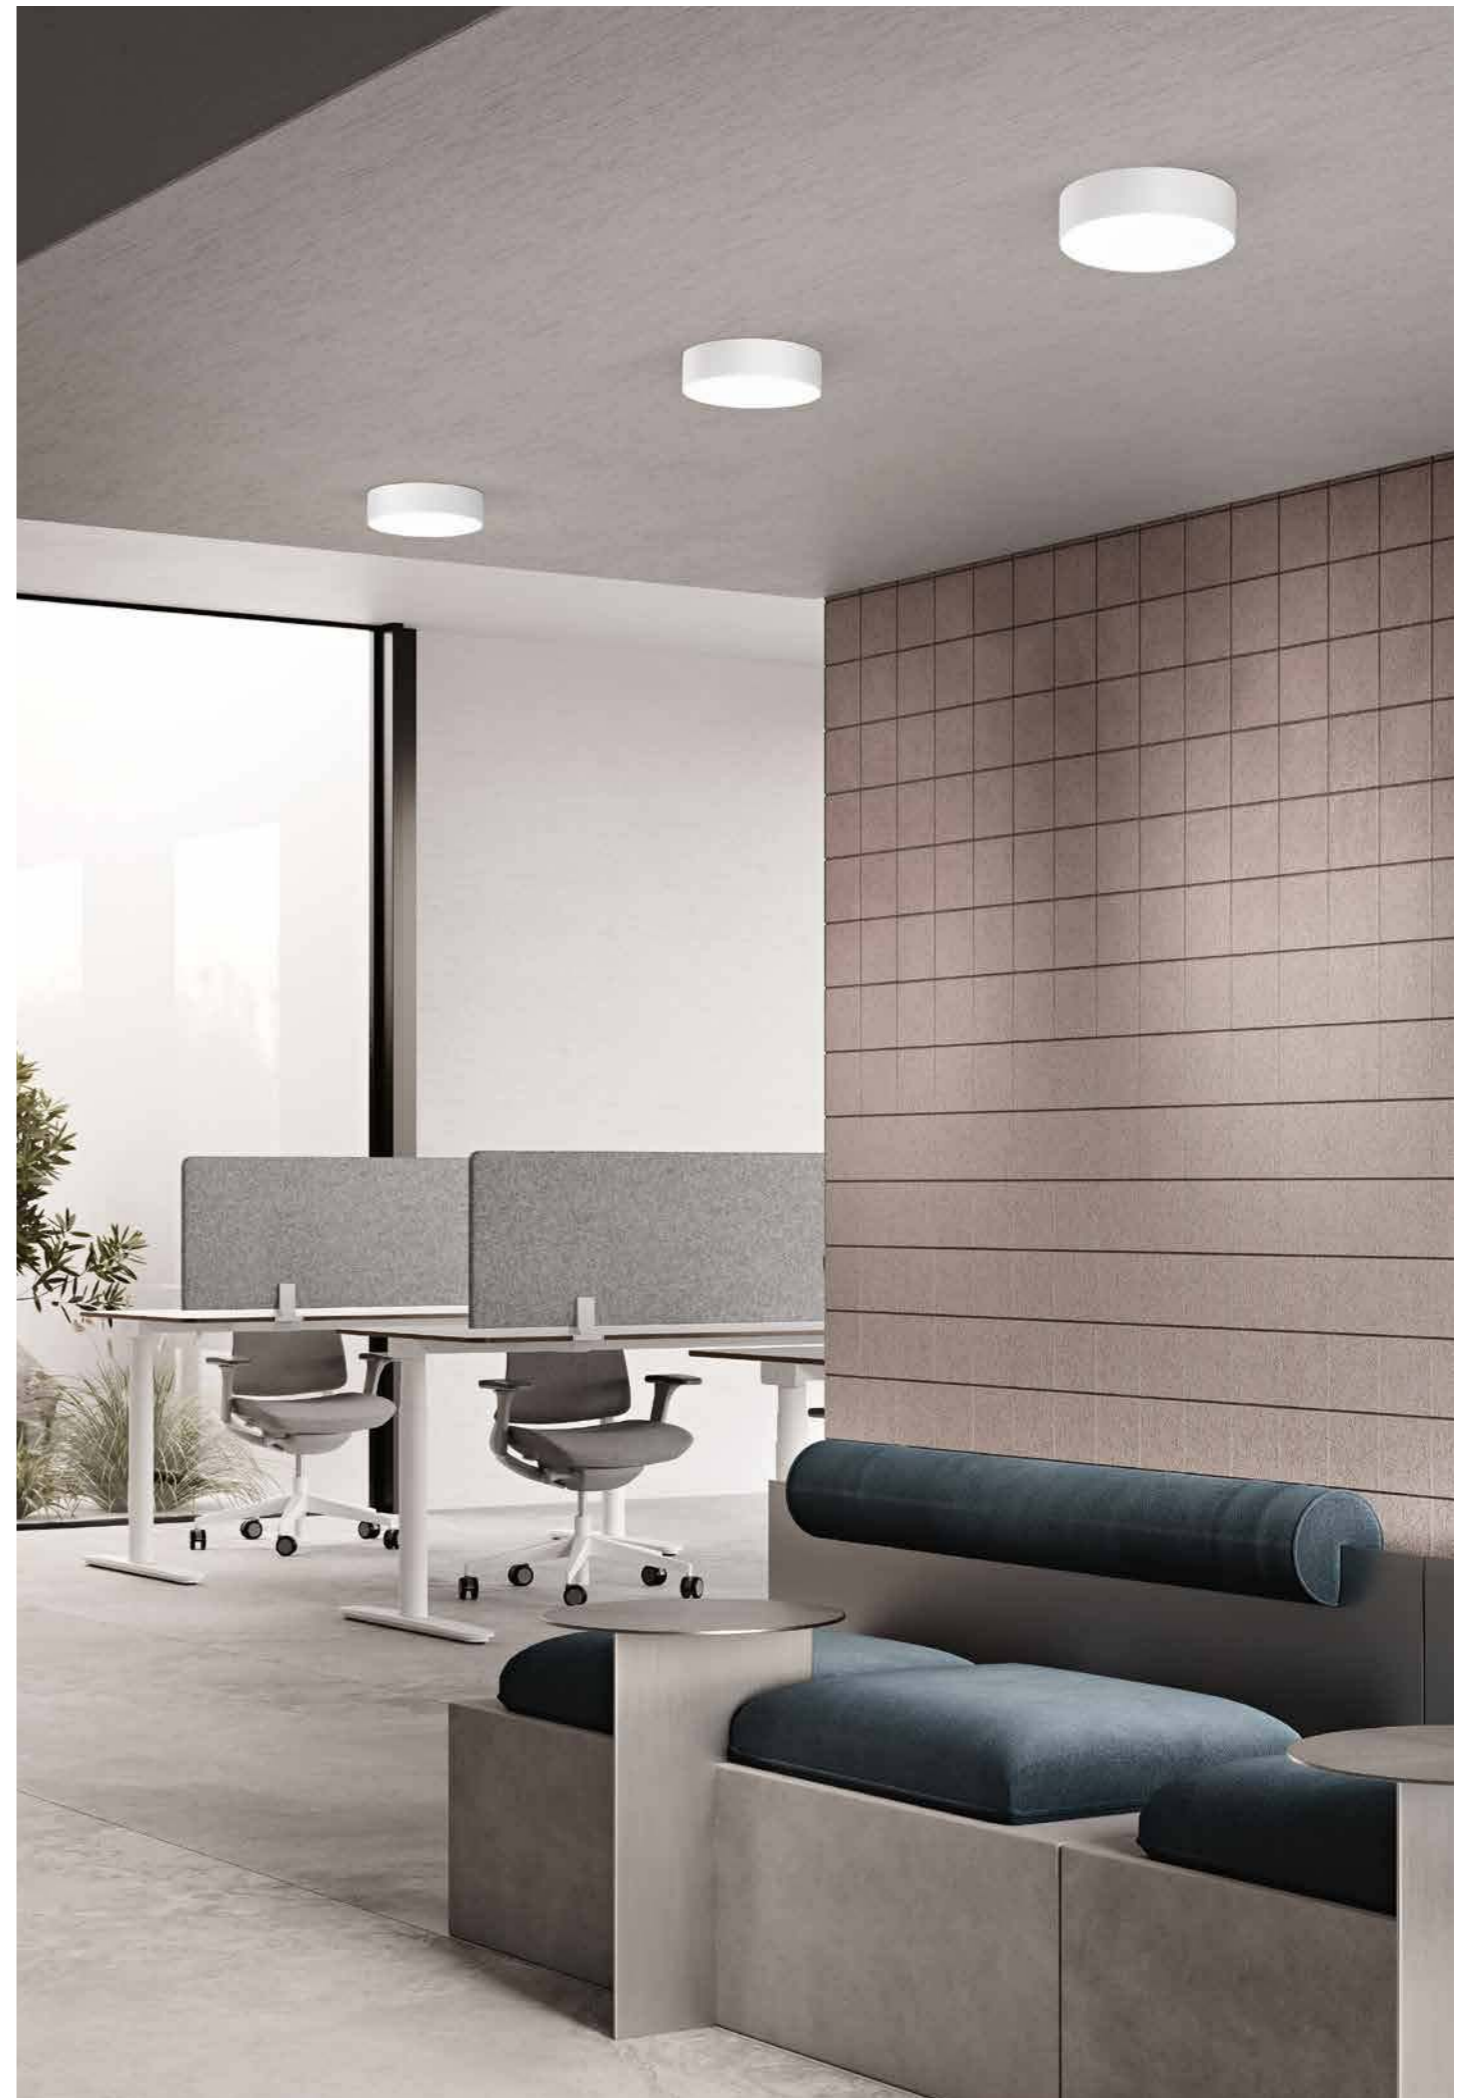

ceiling lamp

Boiler

new