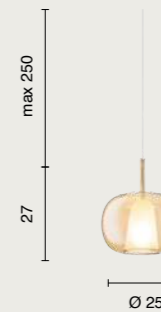

sospensione
suspension

SO.THELMA/2-TRASPA
METEL: **OSO0349**
SO.THELMA/2-FUME
METEL: **OSO0350**
SO.THELMA/2-AMBRA
METEL: **OSO0351**

power: 1 x E27 max 15W
voltage: 220-240V

- IP20
- 1,42 Kg
- 0,035 m³