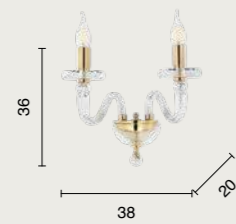

Collezione in vetro trasparente lavorato a mano. Dettagli in metallo. Finiture disponibili: Oro, Cromo. Disponibile con e senza paralumi. Cavetti in acciaio regolabili in lunghezza.

Collection in transparent handmade glass. Metal details. Gold or chrome finish. With or without lampshade. Steel cables adjustable in height.

colore montatura e cristalli
frame and crystals color

	cromo chrome		trasparente clear
	oro gold		trasparente clear

sorgente luminosa
light source

E14 - E27
lampadine non incluse
light bulbs not included