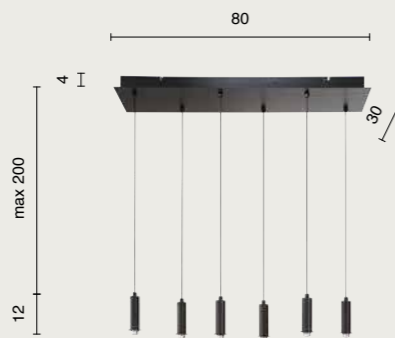

sospensione
suspension

BASE/GOLF-6LUCI
METEL: **OBA0032**

compatibile con vetro piccolo e vetro grande
compatible with small glass and large glass

power: 6 x 12W
voltage: 220-240V
light temperature: 3000K
actual lumens: 3847LM
dimmer: N/A

sospensione
suspension

BASE/GOLF-6R-LUCI
METEL: **OBA0033**

compatibile con vetro piccolo e vetro grande
compatible with small glass and large glass

power: 6 x 12W
voltage: 220-240V
light temperature: 3000K
actual lumens: 3847LM
dimmer: N/A

colori vetri
glass colours

vetri
glasses

Vetro piccolo Ø 13 cm
Small glass Ø 13 cm

SO.GOLF/PC-TRASP
METEL: **OSO0356**

SO.GOLF/PC-VERDE
METEL: **OSO0355**

SO.GOLF/PC-AMBRA
METEL: **OSO0358**

SO.GOLF/PC-FUME
METEL: **OSO0357**

Vetro grande Ø 18 cm
Large glass Ø 18 cm

SO.GOLF/GR-TRASP
METEL: **OSO0360**

SO.GOLF/GR-VERDE
METEL: **OSO0359**

SO.GOLF/GR-AMBRA
METEL: **OSO0362**

SO.GOLF/GR-FUME
METEL: **OSO0361**