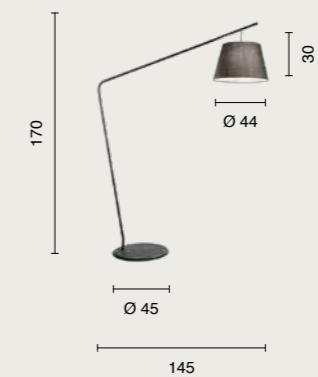

piantana
floor lamp

PT.VELVET/BIANCO
METEL: OPT0089
PT.VELVET/ORO
METEL: OPT0091
PT.VELVET/NERO
METEL: OPT0090

power: 1 x E27 max 15W
voltage: 220-240V

IP20		8,5 Kg	0,14 m³