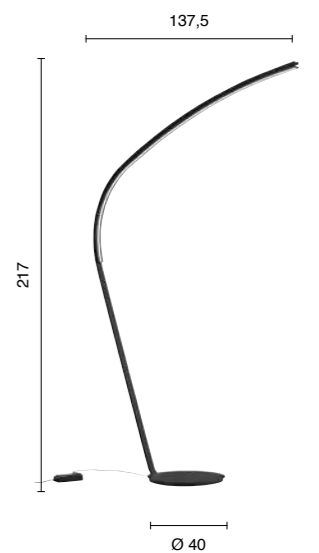

piantana
floor lamp

PT.STYLE/ORO
METEL: OPT0074
PT.STYLE/NERO
METEL: OPT0073

power: 36W
voltage: 220-240V
light temperature: 3000K
actual lumens: 2000LM
dimmer:

IP20 CRI > 80

7 Kg 0,1 m³