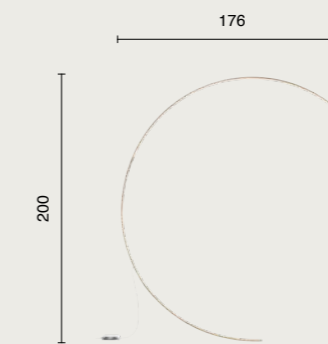

struttura
frame

STRUT.RUNE/ORO
METEL: **OST0001**
STRUT.RUNE/NERA
METEL: **OST0002**

power: 35W
voltage: 220-240V
light temperature: 3000K
actual lumens: 1450LM
dimmer:

- IP20
- CRI >80
- 4 Kg
- 0,105 m³

base
base

BASE.RUNE/MARMO
METEL: **OBA0053**

- 23,55 Kg
- 0,093 m³

BASE.RUNE/ORO
METEL: **OBA0054**
BASE.RUNE/NERA
METEL: **OBA0055**

- 4,7 Kg
- 0,093 m³