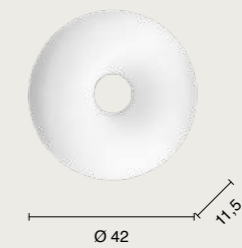

plafoniera
ceiling light

PL.DODI/42
METEL: **OPL0029**

power: 3 x E27 max 15W
voltage: 220-240V

IP20 3,5 Kg 0,04 m³