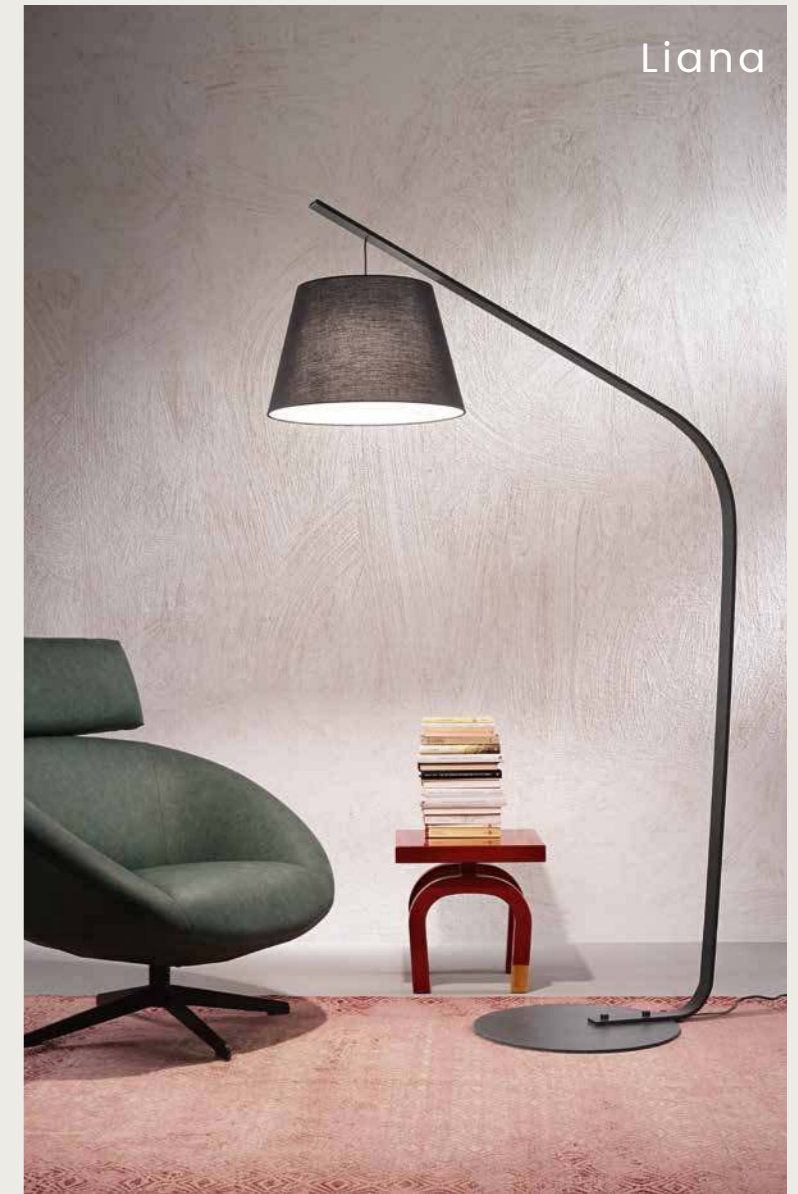

Piantana con struttura in metallo e paralume in PVC rivestito in tessuto.
Floor lamp with metal structure and PVC lampshade covered in fabric.

colore montatura e paralume
frame and lampshade color

	bianco white	bianco white
	nero black	nero black

sorgente luminosa
light source

E27
lampadine non incluse
light bulbs not included

Liana