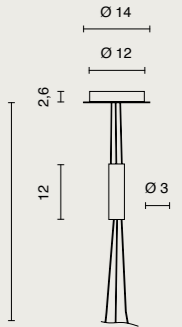

kit sospensione
suspension kit

OTKIT01B
OTKIT02N