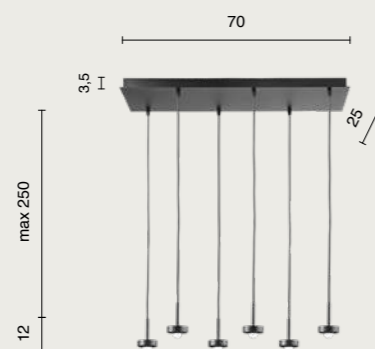

sospensione
suspension

BASE.EKOS/6R-LUCI
METEL: **OBA0050**

compatibile con tutti i vetri Ekos
compatible with all Ekos glasses

power: LED 6 x 6W
voltage: 220-240V
light temperature: 3000K
actual lumens: 2639LM
dimmer: N/A

SO.EKOS/3-TRASP
METEL: **OSO0381**

SO.EKOS/3-VERDE
METEL: **OSO0383**

SO.EKOS/3-AMBRA
METEL: **OSO0382**

SO.EKOS/3-FUME
METEL: **OSO0384**