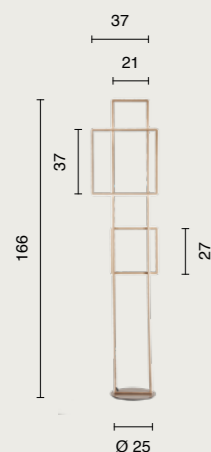

floor lamp

Dowel

Collezione completa a pag. 262 Complete collection on page 262

Piantana LED in metallo verniciato. Disponibile in due colori. Dimmerabile.
LED floor lamp in painted metal. Available in two colours. Dimmable.

colore montatura
frame color

- silver
- oro

sorgente luminosa
light source

LED

piantana
floor lamp

PT.DOWEL/SILVER
METEL: **OPT0027**
PT.DOWEL/ORO
METEL: **OPT0026**

power: 77W
voltage: 220-240V
light temperature: 3000K
actual lumens: 3460LM
dimmer:

- IP20
- CRI >80
- 5,5 Kg
- 0,1 m³