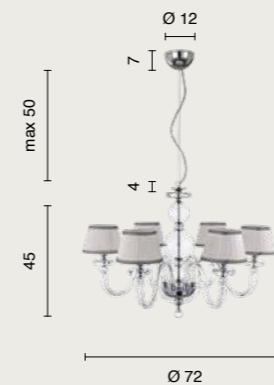

lampadario
chandelier

LP.BACH/6SP-CR
METEL: OLP0036
LP.BACH/6CP-CR
METEL: OLP0034

LP.BACH/6SP-ORO
METEL: OLP0037
LP.BACH/6CP-ORO
METEL: OLP0035

power: 6 x E14 max 10W
voltage: 220-240V

- IP20
- 8 Kg
- 0,7 m³

paralume
lampshade

TC.3535D16
METEL: OTC0040

TC.3530D16
METEL: OTC0037