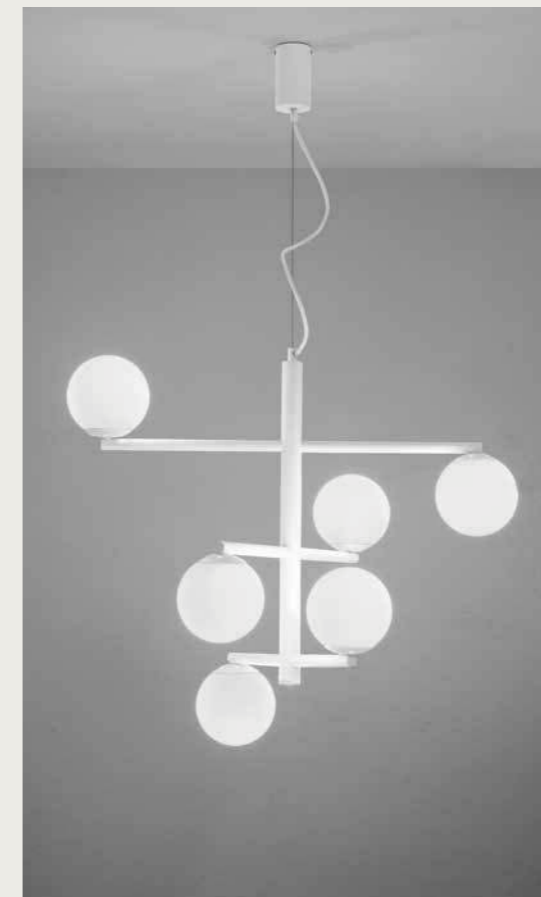

power: 6 x E14 max 10W + 5W LED (420LM)
voltage: 220-240V
dimmer: N/A

   
IP20 6,5 Kg 0,222 m³

contemporary
Rustic
 new

Sospensione in cemento, disponibile in tre diversi colori. Cavi regolabili in lunghezza.
 Concrete pendant available in three colors. Cable adjustable in length.