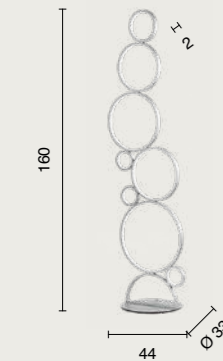

floor lamp

Pois

Collezione completa a pag. 208 Complete collection on page 208

Piantana LED in metallo verniciato. Disponibile in due colori. Disponibile 3000K. Dimmerabile. LED floor lamp in painted metal. Available in two colours. Available 3000K. Dimmable.

colore montatura
frame color

- silver
- oro

sorgente luminosa
light source

LED

piantana
floor lamp

PT.POIS/SILVER
METEL: OPT0070
PT.POIS/ORO
METEL: OPT0069

power: 52W
voltage: 220-240V
light temperature: 3000K
actual lumens: 4295LM
dimmer: