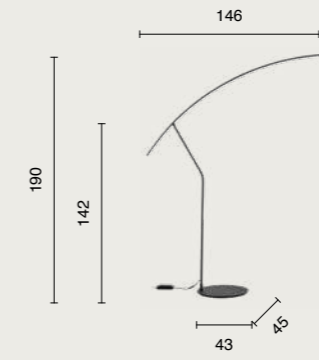

piantana
floor lamp

PT.FOLAGA/B.CO
METEL: OPT0031
PT.FOLAGA/ORO
METEL: OPT0033
PT.FOLAGA/NERO
METEL: OPT0032

power: 30W
voltage: 220-240V
light temperature: 3000K
actual lumens: 1230LM
dimmer:

- IP20
- CRI > 80
- 7 Kg
- 0,1 m³