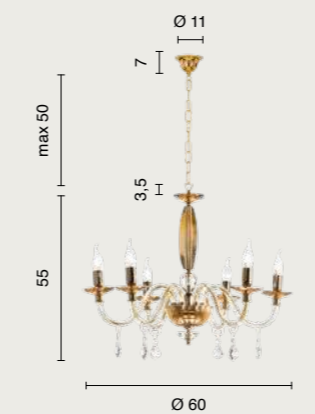

lampadario
chandelier

LP.CECILIA/6
METEL: OLP0052
LP.CECILIA/6A
METEL: OLP0053

LP.CECILIA/6-TOR
METEL: OLP0054

power: 6 x E14 max 10W
voltage: 220-240V

IP20	7 Kg	0,072 m³