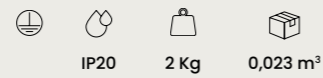

applique
wall lamp

AP.BACH/2SP-CR
METEL: **OAP0020**
AP.BACH/2CP-CR
METEL: **OAP0018**

AP.BACH/2SP-ORO
METEL: **OAP0021**
AP.BACH/2CP-ORO
METEL: **OAP0019**

power: 2 x E14 max 10W
voltage: 220-240V

paralume
lampshade

TC.3535D16
METEL: **OTC0040**

TC.3530D16
METEL: **OTC0037**