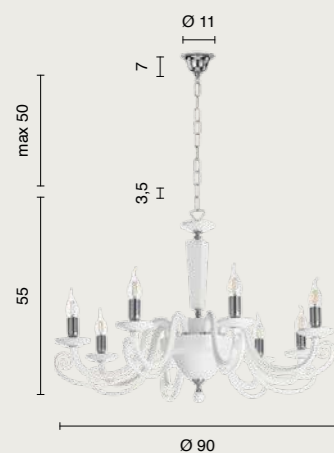

Collezione in vetro lavorato a mano e
cristallo ottico. Disponibile in diversi colori.
Collection in glass handmade with optical
glass. Available in different colours.

colore montatura e cristalli
frame and crystals color

	cromo chrome	bianco white
	cromo chrome	trasparente clear
	cromo chrome	trasparente /tortora clear / dove gray

sorgente luminosa
light source

E14 - E27
lampadine non incluse
light bulbs not included

lampadario
chandelier

LP.CHERUB/8-BCO
METEL: **OLP0064**
LP.CHERUB/8-CR
METEL: **OLP0065**
LP.CHERUB/8-TOR
METEL: **OLP0066**

power: 8 x E14 max 10W
voltage: 220-240V