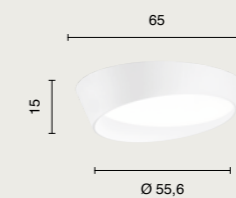

plafoniera
ceiling lamp

OTPLO011B

power: 48W
voltage: 220-240V
light temperature: 3000K + 4000K
actual lumens: 4229LM
dimmer:

5,74 Kg 0,083 m³