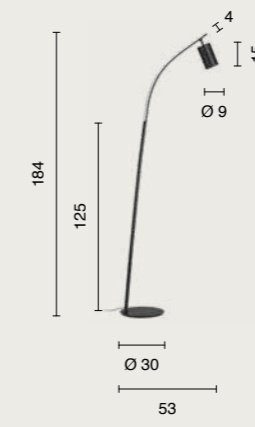

piantana
floor lamp

PT.MURGA/ORO
METEL: OPT0060
PT.MURGA/NERO
METEL: OPT0059

power: 30W
voltage: 220-240V
light temperature: 3000K
actual lumens: 1889LM
dimmer:

- IP20
- CRI >80
- 9 Kg
- 0,062 m³