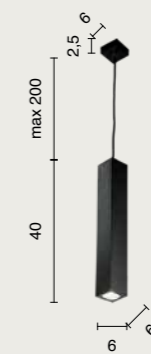

sospensione
suspension

SO.ALOA/GR-B.CO
METEL: **OSO0015**
SO.ALOA/GR-ORO
METEL: **OSO0017**
SO.ALOA/GR-NERO
METEL: **OSO0016**

power: 1 x GU10 max 20W
voltage: 220-240V

IP20 1,21 Kg 0,0069 m³