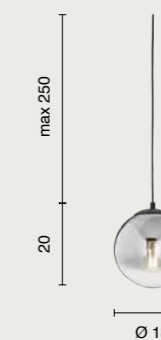

sospensione
suspension