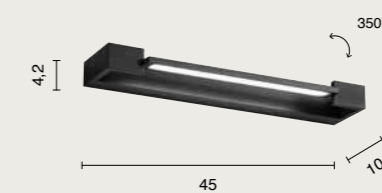

Appliche a LED orientabile in alluminio.
Diffusore in policarbonato.
Aluminium adjustable LED wall lamp.
Polycarbonate diffuser.

colore montatura
frame color

bianco
white

nero
black

sorgente luminosa
light source

LED

Milo