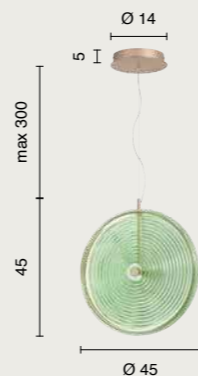

struttura sospensione JOKEY
senza vetri decorativi
JOKEY suspension frame without
decorative glasses

SO.JOKEY/3
METEL: OSO0119

power: 36W
voltage: 220-240V
light temperature: 3000K
actual lumens: 3078LM
dimmer: