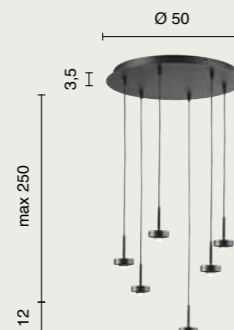

vetri
glasses

sospensione
suspension

BASE.EKOS/6-LUCI
METEL: **OBA0049**

compatibile con tutti i vetri Ekos
compatible with all Ekos glasses

power: LED 6 x 6W
voltage: 220-240V
light temperature: 3000K
actual lumens: 2639LM
dimmer: N/A