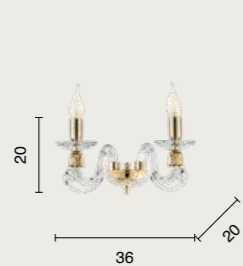

lampadario
chandelier

LP.1306/5-BCO
METEL: **OLP0012**
LP.1306/5-CR
METEL: **OLP0013**
LP.1306/5-OTT
METEL: **OLP0015**
LP.1306/5-FUME
METEL: **OLP0014**

LP.1306/5
METEL: **OLP0011**

power: 5 x E14 max 10W
voltage: 220-240V

applique
wall lamp

AP.1306/2-BCO
METEL: **OAP0007**
AP.1306/2-CR
METEL: **OAP0008**
AP.1306/2-OTT
METEL: **OAP0010**
AP.1306/2-FUME
METEL: **OAP0009**

AP.1306/2
METEL: **OAP0006**

power: 2 x E14 max 10W
voltage: 220-240V