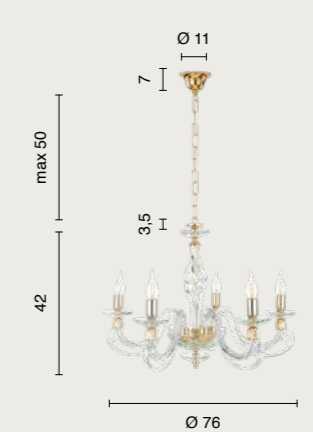

lampadario
chandelier

LP.1306/5-BCO
METEL: **OLP0012**
LP.1306/5-CR
METEL: **OLP0013**
LP.1306/5-OTT
METEL: **OLP0015**
LP.1306/5-FUME
METEL: **OLP0014**

LP.1306/5
METEL: **OLP0011**

power: 5 x E14 max 10W
voltage: 220-240V