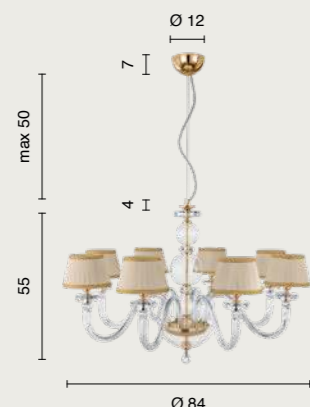

lampadario
chandelier

LP.BACH/8SP-CR
METEL: OLP0040
LP.BACH/8CP-CR
METEL: OLP0038

LP.BACH/8SP-ORO
METEL: OLP0041
LP.BACH/8CP-ORO
METEL: OLP0039

power: 8 x E14 max 10W
voltage: 220-240V

- IP20
- 10,5 Kg
- 0,15 m³

paralume
lampshade

TC.3535D16
METEL: OTC0040

TC.3530D16
METEL: OTC0037