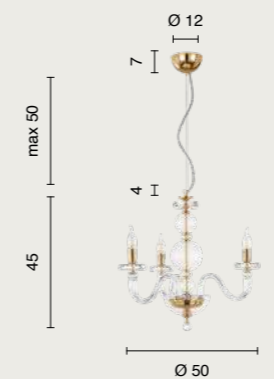

lampadario
chandelier

LP.BACH/3SP-CR
METEL: OLP0032
LP.BACH/3CP-CR
METEL: OLP0030

LP.BACH/3SP-ORO
METEL: OLP0033
LP.BACH/3CP-ORO
METEL: OLP0031

power: 3 x E14 max 10W
voltage: 220-240V

- IP20
- 5 Kg
- 0,5 m³

paralume
lampshade

TC.3535D16
METEL: OTC0040

TC.3530D16
METEL: OTC0037