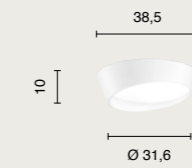

colore montatura
 frame color

bianco
 white

sorgente luminosa
 light source

LED

Half

plafoniera
 ceiling lamp

OTPLO010B

power: 25W
 voltage: 220-240V
 light temperature: 3000K + 4000K
 actual lumens: 2050LM
 dimmer: