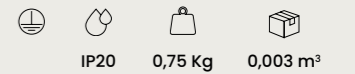

sospensione
suspension

SO.NOA/50-BIANCO
METEL: OSO0200
SO.NOA/50-ORO
METEL: OSO0202
SO.NOA/50-NERO
METEL: OSO0201

power: 1 x GU10 max 20W
voltage: 220-240V