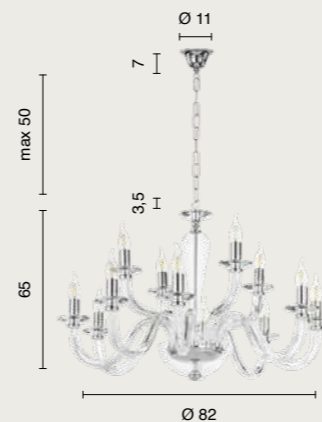

lampadario
chandelier

LP.RAVEL/12-CR
METEL: **OLP0203**
LP.RAVEL/12-BCO
METEL: **OLP0202**
LP.RAVEL/12-NERO
METEL: **OLP0204**

LP.RAVEL/12-ORO
METEL: **OLP0205**

power: 12 x E14 max 10W
voltage: 220-240V