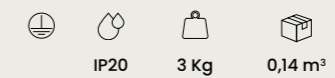

lume grande
large table lamp

LG.BACH/CR
METEL: **OLG0006**

LG.BACH/ORO
METEL: **OLG0007**

power: 1 x E27 max 15W
voltage: 220-240V