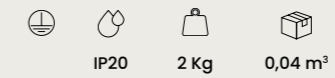

lumetto
table lamp

LT.BACH/CR
METEL: **OLT0016**

LT.BACH/ORO
METEL: **OLT0017**

power: 1 x E14 max 10W
voltage: 220-240V

paralume
lampshade

TC.3535D25
METEL: **OTC0041**

TC.3530D25
METEL: **OTC0038**