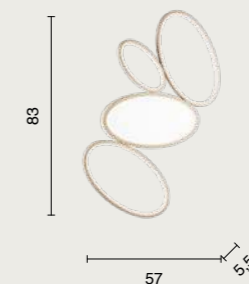

plafoniera
ceiling light

PL.RICE/GR-ORO
METEL: **OPL0105**

power: 34W
voltage: 220-240V
light temperature: 3000K
actual lumens: 1700LM
dimmer: