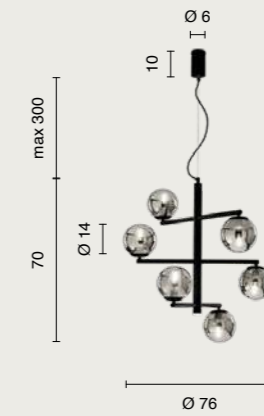

Sospensione con lampadine E14 e LED integrato. Struttura in metallo con diffusori in vetro soffiato. Cavetti regolabili in altezza. Disponibile in diverse varianti di colore.

Suspension with E14 bulbs and integrated LED. Metal structure with blown glass diffusers. Height adjustable cables. Available in different colours.

Gizah

colore montatura e vetri
frame and glass color

	bianco	bianco
	white	white
	oro	bianco
	gold	white
	nero	fumè
	black	smoky

sorgente luminosa
light source

E14 + LED integrato
lampadine non incluse
light bulbs not included

sospensione
suspension

SO.GIZAH/B.CO
METEL: **OSO0106**
SO.GIZAH/ORO
METEL: **OSO0108**
SO.GIZAH/NERO
METEL: **OSO0107**

power: 6 x E14 max 10W + 5W LED (420LM)
voltage: 220-240V
dimmer: N/A

IP20 6,5 Kg 0,222 m³