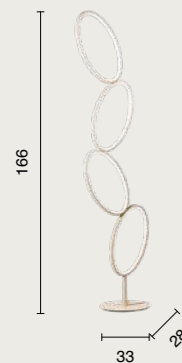

Rice

Collezione completa a pag. 226 Complete collection on page 226

Piantana LED dimmerabile, struttura in metallo e diffusore in acrilico e silicone.
Dimmable LED floor lamp, metal structure with acrylic and silicone diffuser.

colore montatura
frame color

- oro

sorgente luminosa
light source

LED

piantana
floor lamp

PT.RICE/ORO
METEL: **OPT0072**

power: 38W
voltage: 220-240V
light temperature: 3000K
actual lumens: 1900LM
dimmer:

- IP20
- CRI >80
- 4,3 Kg
- 0,070 m³