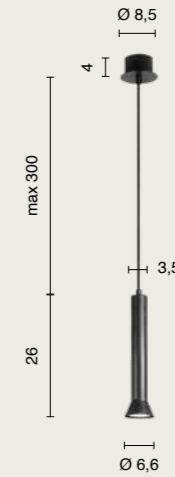

sospensione
suspension

SO.LILA/PC-BIANCO
METEL: **OSO0144**
SO.LILA/PC-ORO
METEL: **OSO0146**
SO.LILA/PC-NERO
METEL: **OSO0145**

power: 1 x GU10 max 20W
voltage: 220-240V

- IP20
- 0,68 Kg
- 0,004 m³