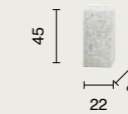

floor lamp
Biblio

Piantana LED in metallo verniciato, dimmerabile. Disponibile in due colori combinabili con la base in tinta oppure con la base in marmo ceppo di grè.
Painted metal LED floor lamp, dimmable. Available in two colours that can be combined with the matching base or with the ceppo di grè marble base.

colore montatura e base
frame and base color

oro **base oro**
gold gold base
 nero **base nero**
black black base

oro **base in ceppo di grè**
gold base in ceppo di grè
 nero **base in ceppo di grè**
black base in ceppo di grè

sorgente luminosa
light source

LED

Biblio

struttura
frame

STRUT.BIBLIO/ORO
METEL: **OST0003**
STRUT.BIBLIO/NERA
METEL: **OST0004**

power: 33W
voltage: 220-240V
light temperature: 3000K
actual lumens: 1380LM
dimmer:

IP20 CRI >80 4,84 Kg 0,1 m³

base
base

BASE.BIBLIO/MARMO
METEL: **OBA0056**

21,7 Kg 0,06 m³

BASE.BIBLIO/ORO
METEL: **OBA0057**
BASE.BIBLIO/NERA
METEL: **OBA0058**

9,35 Kg 0,04 m³