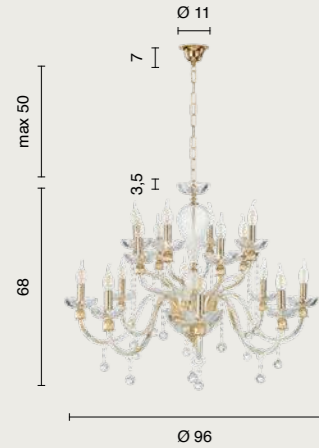

Collezione in vetro soffiato lavorato a mano. Particolari in finitura oro.
Handmade blown glass collection. Details in gold finish.

colore montatura e cristalli
frame and crystal color

oro gold   trasparente clear

sorgente luminosa
light source

E14 - E27
lampadine non incluse
light bulbs not included

lampadario
chandelier

LP.ROXANNE/16
METEL: **OLP0218**

power: 16 x E14 max 10W
voltage: 220-240V

17 Kg   0,15 m³