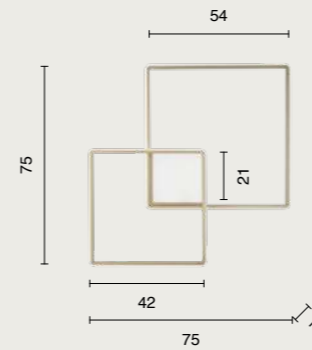

Collezione LED in metallo verniciato.
Disponibile in due colori.
LED collection in painted metal.
Available in two colours.

colore montatura
frame color

- silver
- oro

sorgente luminosa
light source

LED

plafoniera
ceiling light

PL.DOWEL/SILVER-GR
METEL: **OPL0035**
PL.DOWEL/GR-ORO
METEL: **OPL0031**

power: 50W + 10W (60W)
voltage: 220-240V
light temperature: 3000K
actual lumens: 3749LM
dimmer:

4,5 Kg 0,074 m³