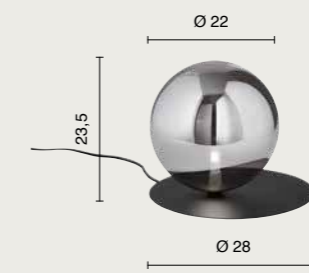

sorgente luminosa
light source

G9
lampadine non incluse
light bulbs not included

Snail

lume da tavolo
table lamp

LT.SNAIL/BIANCO
METEL: **OLT0130**
LT.SNAIL/ORO
METEL: **OLT0127**
LT.SNAIL/NERO
METEL: **OLT0128**
LT.SNAIL/FUMÈ
METEL: **OLT0129**

power: 1 x G9 max 7W
voltage: 220-240V

IP20   2,7 Kg   0,04 m³