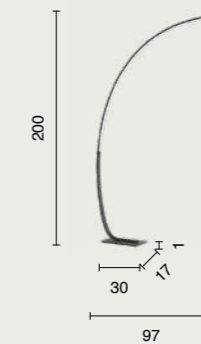

colore montatura
frame color

- bianco**
white
- oro**
gold
- nero**
black

sorgente luminosa
light source

LED

Keep

piantana
floor lamp

- PT.KEEP/BIANCO**
METEL: **OPT0047**
- PT.KEEP/ORO**
METEL: **OPT0049**
- PT.KEEP/NERO**
METEL: **OPT0048**