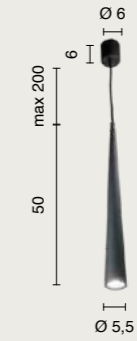

Struttura in alluminio verniciato a polvere di colore bianco, oro o nero. Compatibile con le nostre basi per soffitto ed accessori fermacavo che consentono di creare soluzioni personalizzate.

Structure in powder-coated aluminium in white, gold or black. Compatible with our ceiling bases and cable clamp accessories, which allow you to create customized solutions.

colore montatura e filo
frame and wire color

- bianco con filo bianco
  white with white wire
- oro con filo oro
  gold with gold wire
- nero con filo nero
  black with black wire

sorgente luminosa
light source

GU10
lampadine non incluse
light bulbs not included

Scopri le soluzioni personalizzabili con le nostre basi per sospensioni multiple a pagina 345
Discover our customisable solutions with our bases for multiple suspensions on page 345

sospensione
suspension

SO.NOA/50-BIANCO
METEL: OSO0200
SO.NOA/50-ORO
METEL: OSO0202
SO.NOA/50-NERO
METEL: OSO0201

power: 1 x GU10 max 20W
voltage: 220-240V

sospensione
suspension

SO.NOA/25-BIANCO
METEL: OSO0197
SO.NOA/25-ORO
METEL: OSO0199
SO.NOA/25-NERO
METEL: OSO0198

power: 1 x GU10 max 20W
voltage: 220-240V