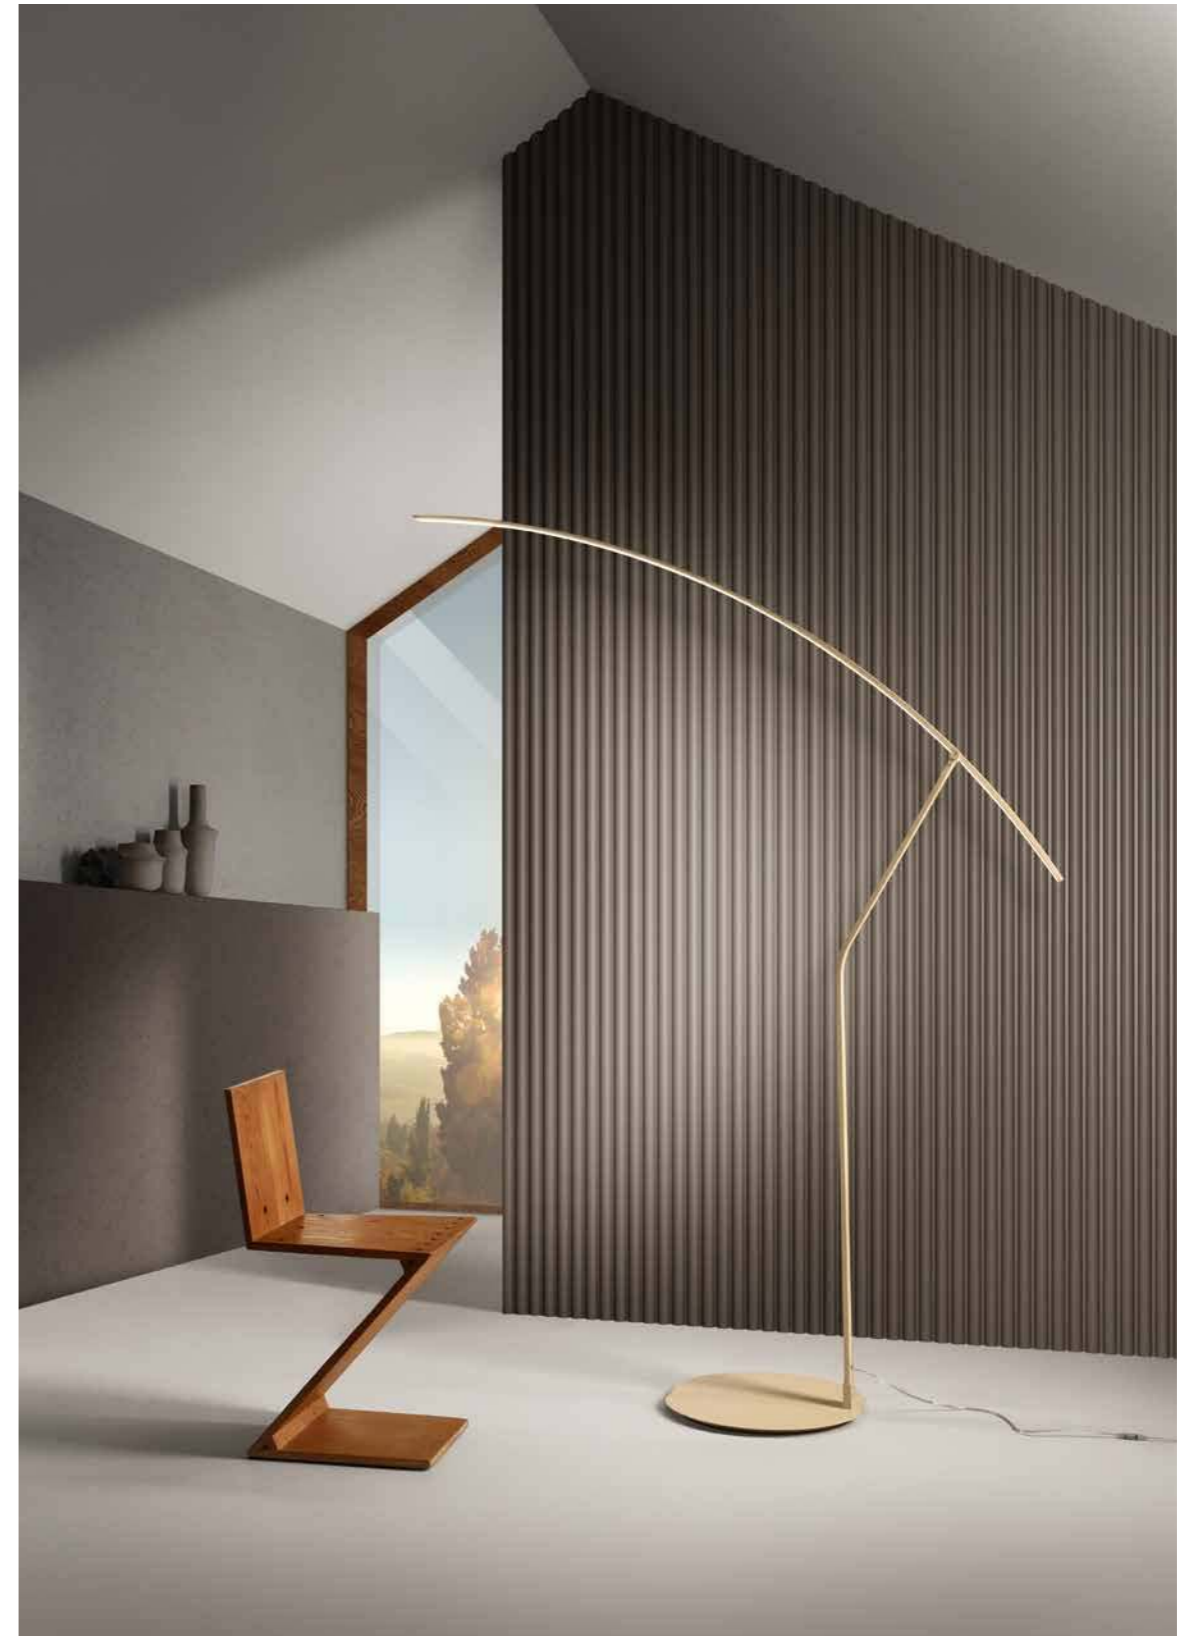

floor lamp

Folaga