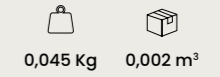

kit sospensione
suspension kit

OTKIT01B
OTKIT02N