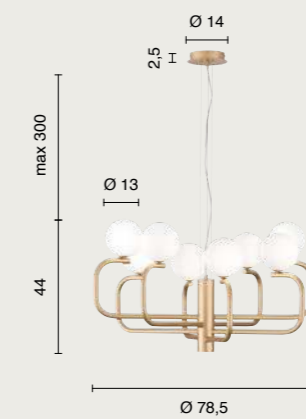

Sospensione in metallo verniciato disponibile in due colori. Sfere in vetro soffiato bianco satinato. Cavetti regolabili in lunghezza.
Painted metal pendant available in two colors. Satin white blown glass balls. Length adjustable cables.

colore montatura e vetri
frame and glass color

	oro gold		vetro bianco satinato white opal glass
	nero black		vetro bianco satinato white opal glass

sorgente luminosa
light source

G9
lampadine non incluse
light bulbs not included

Jeppy