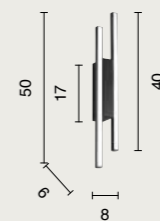

Applique LED in metallo,
diffusore in PVC. Dimmerabile.
Metal LED wall lamp, PVC diffuser.
Dimmable.

Collezione completa a pag. 190
Complete collection on page 190

colore montatura
frame color

bianco
white

oro
gold

nero
black

sorgente luminosa
light source

LED

Movida

applique
wall lamp

AP.MOVIDA/2-BIANCO
METEL: OAP0240
AP.MOVIDA/2-ORO
METEL: OAP0242
AP.MOVIDA/2-NERO
METEL: OAP0241

power: 16W
voltage: 220-240V
light temperature: 3000K
actual lumens: 790LM
dimmer:

IP20 CRI >80 0,82 Kg 0,008 m³