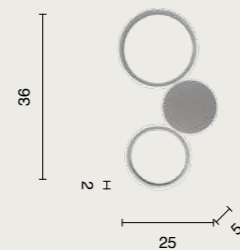

wall lamp

Pois

Collezione completa a pag. 208 Complete collection on page 208

Applique a LED in metallo verniciato.
Disponibile in due colori.
Disponibile 3000K o 4000K.
LED wall lamp in painted metal.
Available in two colors.
Available 3000K or 4000K.

colore montatura
frame color

- silver
  silver
- oro
  gold

sorgente luminosa
light source

LED

applique
wall lamp

AP.POIS/SILVER
METEL: **OAP0171**
AP.POIS/SILV4000K
METEL: **OAP0170**
AP.POIS/ORO
METEL: **OAP0168**
AP.POIS/ORO4000K
METEL: **OAP0169**

power: 20W
voltage: 220-240V
light temperature: 3000K - 4000K
actual lumens: 1652LM
dimmer: N/A

wall lamp

Jokey

Collezione completa a pag. 160 Complete collection on page 160

Applique a LED in metallo verniciato e vetro
decorato a righe concentriche.
Montatura in metallo verniciato oro.
LED wall lamp in painted metal and glass
decorated with concentric stripes. Gold painted
metal frame.

colore montatura e vetri
frame and glass color

- oro vetro trasparente
  gold transparent glass
- oro vetro verde
  gold green glass
- oro vetro rosa
  gold pink glass
- oro vetro ambra
  gold amber glass

sorgente luminosa
light source

LED

applique
wall lamp

AP.JOKEY/TRASP
METEL: **OAP0113**
AP.JOKEY/VERDE
METEL: **OAP0114**
AP.JOKEY/ROSA
METEL: **OAP0112**
AP.JOKEY/AMBRA
METEL: **OAP0111**

power: 10W
voltage: 220-240V
light temperature: 3000K
actual lumens: 600LM
dimmer: N/A