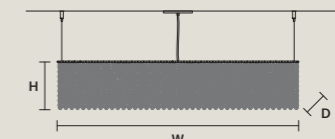

CUBO S/LONG/G		CE	ETL
W	100 cm / 39.40"		
D	12,5 cm / 4.90"		
H	20 cm / 7.90"		
STANDARD LIGHTING			
6×E12×40 W MAX (NOT INCL.)