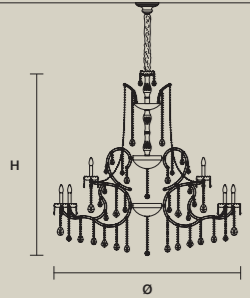

AQABA S 36/165/160

∅ 165 cm / 65.00"
H 160 cm / 63.00"
■ 90 kg / 198.00 lb

STANDARD LIGHTING
36×E14×10 W MAX (NOT INCL.)

INTEGRATED LED LIGHTING
RGB-W 36×LED SOURCE - 306 W TOT
DW 36×LED SOURCE - 291,6 W TOT