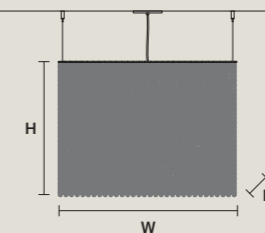

CUBO S/LONG/F		CE	ETL
W	75 cm / 29.50"		
D	12,5 cm / 4.90"		
H	60 cm / 23.60"		
STANDARD LIGHTING			
9×E12×40 W MAX (NOT INCL.)