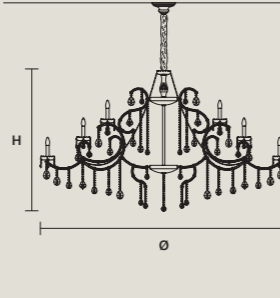

AQABA S 48/215/120

∅ 215 cm / 84.60"
H 120 cm / 47.20"
■ 93 kg / 204.60 lb

STANDARD LIGHTING
48×E12×40 W MAX (NOT INCL.)

INTEGRATED LED LIGHTING
RGB-W 48×LED SOURCE - 408 W TOT
DW 48×LED SOURCE - 388,8 W TOT