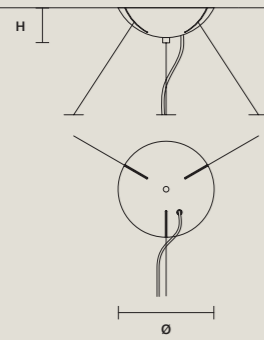

SIZE	
Ø	18 cm / 7.10"
H	6 cm / 2.40"

FINISHINGS
● V90

PRODUCT NAME
PALLADIO S 8/60/18 RD
PALLADIO S 9/90/35
PALLADIO S 15/90/80

SINGLE CANOPY

SIZE	
Ø	18 cm / 7.10"
H	6 cm / 2.40"

FINISHINGS
● V90

PRODUCT NAME
PALLADIO S 10/90/18 RD
PALLADIO S 12/60/18 SQ
PALLADIO S 16/90/18 SQ
PALLADIO S 16/120/18 RD