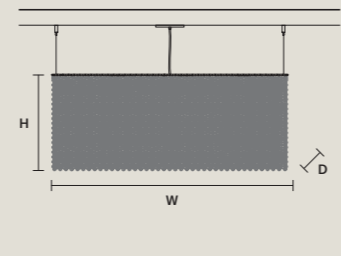

CUBO S/LONG/T

W	100 cm / 39.40"
D	50 cm / 19.70"
H	40 cm / 15.70"

STANDARD LIGHTING

18xE12x40 W MAX (NOT INCL.)