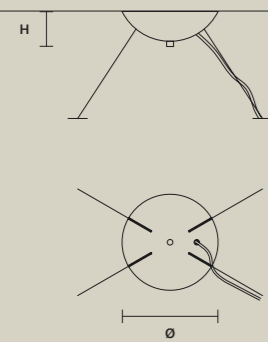

SINGLE CANOPY

SIZE	
Ø	18 cm / 7.10"
H	6 cm / 2.40"

● V90

PRODUCT NAME
PALLADIO S 12/103/18 OV
PALLADIO S 16/100/18 RC
PALLADIO S 16/150/18 OV
PALLADIO S 20/150/18 RC
PALLADIO S 22/200/18 OV
PALLADIO S 24/120/18 SQ
PALLADIO S 26/200/18 RC