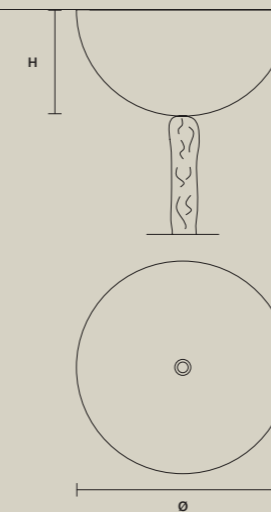

SINGLE CANOPY/INTEGRATED LED LIGHTING

SIZE		FRAME FINISHINGS	CANOPIY FINISHINGS	PRODUCT NAME
Ø	35 cm / 13.80"	G03	G03	AQABA S 56/185/165
H	21 cm / 8.30"	G04	G04	AQABA S 56/185/230
				AQABA S 56/210/190
				AQABA S 65/170/250
				AQABA S 70/150/380
				AQABA S 70/245/290
				AQABA S 116/245/400