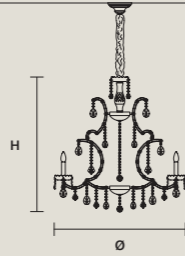

AQABA S 12/95/94

∅ 95 cm / 37.40"
H 94 cm / 37.00"
■ 27 kg / 59.40 lb

STANDARD LIGHTING
12×E12×40 W MAX (NOT INCL.)

INTEGRATED LED LIGHTING
RGB-W 12×LED SOURCE - 102 W TOT
DW 12×LED SOURCE - 97,2 W TOT