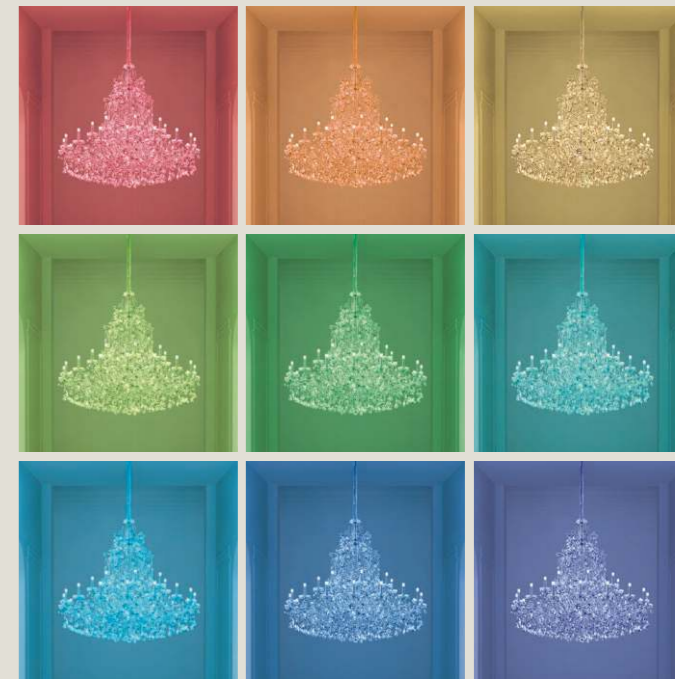

RGB-W - INTEGRATED LED LIGHTING

Aqaba RGB-W has an integrated LED lighting system that creates endless combinations of light intensity and colour.

SINGLE RED LED DIODE = 150 NOMINAL LM
SINGLE GREEN LED DIODE = 236 NOMINAL LM
SINGLE BLUE LED DIODE = 70 NOMINAL LM
SINGLE WHITE LED DIODE = 280 NOMINAL LM

COMPOSITE WHITE LED= 736 NOMINAL LM

LED WHITE CRI >90

DISCOVER MORE

STANDARD LIGHTING DIMMING CONTROL

Only with dimmable bulbs

INTEGRATED LED LIGHTING DIMMING CONTROL OPTIONS

DMX OR

OR

OR

OR

OR