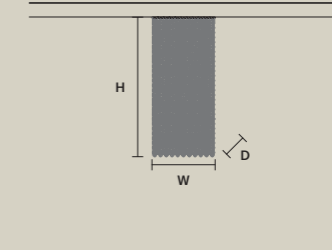

CUBO PL/SQUARE/MEDIUM 60

W 25 cm / 9.80"
D 25 cm / 9.80"
H 60 cm / 23.60"

STANDARD LIGHTING
8xE14x10 W MAX (NOT INCL.)