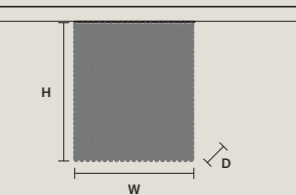

CUBO PL/LONG/L

W	50 cm / 19.70"
D	25 cm / 9.80"
H	60 cm / 23.60"
STANDARD LIGHTING	
12×E12×40 W MAX (NOT INCL.)