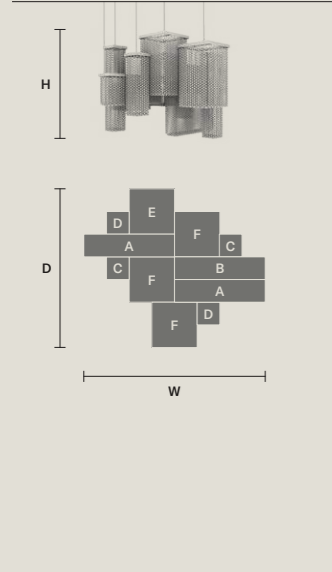

CUBO COMBO S100 SQ

W 100 cm / 39.40"
D 87,5 cm / 34.40"
H 80 cm / 31.50"
■ 60 kg / 132.00 lb

STANDARD LIGHTING
48×E12×40 W MAX (NOT INCL.)

MODULES

- A 2×Cubo S/Long/A
- B 1×Cubo S/Long/B
- C 2×Cubo S/Square/Small 40
- D 2×Cubo S/Square/Small 60
- E 1×Cubo S/Square/Medium 20
- F 3×Cubo S/Square/Medium 40

CUBO COMBO S64 100 SQ

W 100 cm / 39.40"
D 100 cm / 39.40"
H 600 cm / 236.20"
■ 181 kg / 398.20 lb

STANDARD LIGHTING
106×E12×40 W MAX (NOT INCL.)