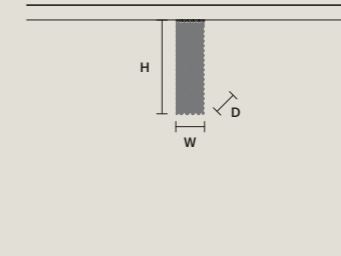

CUBO PL/SQUARE/SMALL 40

W	12,5 cm / 4.90"
D	12,5 cm / 4.90"
H	40 cm / 15.70"

STANDARD LIGHTING

1xE12x40 W MAX (NOT INCL.)