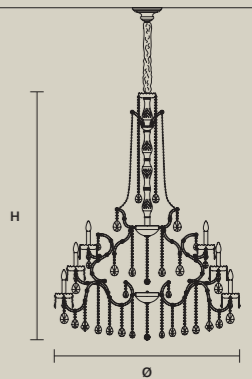

AQABA S 32/130/170

∅ 130 cm / 51.20"
H 170 cm / 66.90"
■ 45 kg / 99.00 lb

STANDARD LIGHTING 32×E14×10 W MAX (NOT INCL.)

INTEGRATED LED LIGHTING RGB-W 32×LED SOURCE - 272 W TOT

DW 32×LED SOURCE - 259,2 W TOT