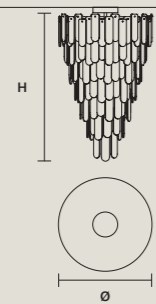

STANDARD LIGHTING

33×E12×40 W MAX (NOT INCL.)