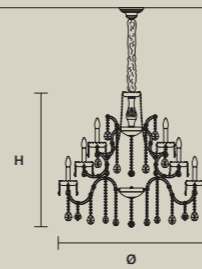

AQABA S 25/100/90

∅ 100 cm / 39.40"
H 90 cm / 35.40"
■ 30 kg / 66.00 lb

STANDARD LIGHTING 25×E14×10 W MAX (NOT INCL.)

INTEGRATED LED LIGHTING RGB-W 25×LED SOURCE - 212,5 W TOT

DW 25×LED SOURCE - 202,5 W TOT