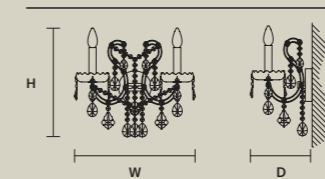

AQABA A 2/44/37

W 44 cm / 17.30"
D 20 cm / 7.90"
H 37 cm / 14.60"
■ 2 kg / 4.40 lb

STANDARD LIGHTING

2×E14×10 W MAX (NOT INCL.)

INTEGRATED LED LIGHTING

RGB-W 2×LED SOURCE - 17 W TOT

DW 2×LED SOURCE - 16,2 W TOT