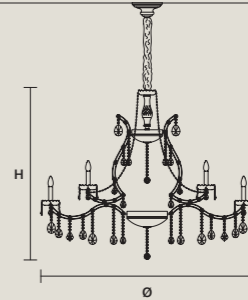

AQABA S 24/130/100

∅ 130 cm / 51.20"
H 100 cm / 39.40"
■ 41 kg / 90.20 lb

STANDARD LIGHTING
24×E12×40 W MAX (NOT INCL.)

INTEGRATED LED LIGHTING
RGB-W 24×LED SOURCE - 204 W TOT
DW 24×LED SOURCE - 194,4 W TOT