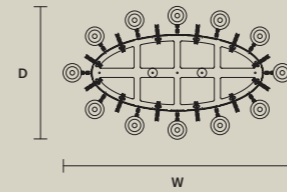

ETERNAL S 24/152/65

W 152 cm / 59.80"
D 86 cm / 33.90"
H 65 cm / 25.60"
■ 43 kg / 94.60 lb

STANDARD LIGHTING
12×E14×10 W MAX (NOT INCL.)
12×E27×20 W MAX (NOT INCL.)