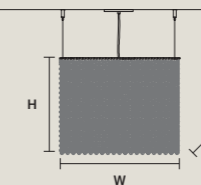

CUBO S/LONG/B		CE	ETL
W	50 cm / 19.70"		
D	12,5 cm / 4.90"		
H	40 cm / 15.70"		
STANDARD LIGHTING			
7×E12×40 W MAX (NOT INCL.)