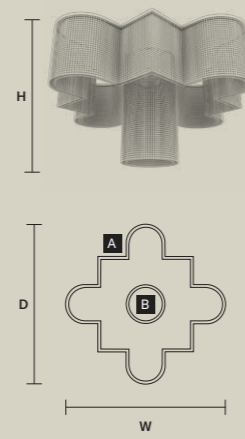

GALASSIA O1 SNG		CE	
W	201 cm / 79.10"		
D	201 cm / 79.10"		
H	100 cm / 39.40"		
■	80 kg / 176.00 lb		
STANDARD INTEGRATED LED LIGHTING			
	93,6 W CRI>95		
	3000 K – 12051 NOMINAL LM		
ON REQUEST			
	93,6 W CRI>95		
	2700 K – 11448 NOMINAL LM		

GALASSIA O1 TPL		CE	
W	362 cm / 142.50"		
D	201 cm / 79.10"		
H	100 cm / 39.40"		
■	170 kg / 374.00 lb		
STANDARD INTEGRATED LED LIGHTING			
	204 W CRI>95		
	3000 K – 26265 NOMINAL LM		
ON REQUEST			
	204 W CRI>95		
	2700 K – 24951 NOMINAL LM		

GALASSIA O3 SNG		CE	
W	257 cm / 101.20"		
D	156 cm / 61.40"		
H	25 cm / 9.80"		
■	40 kg / 88.00 lb		
STANDARD INTEGRATED LED LIGHTING			
	79,2 W CRI>95		
	3000 K – 10197 NOMINAL LM		
ON REQUEST			
	79,2 W CRI>95		
	2700 K – 9687 NOMINAL LM		

GALASSIA Q1 SNG		CE	
W	227 cm / 89.40"		
D	126 cm / 49.60"		
H	100 cm / 39.40"		
■	80 kg / 176.00 lb		
STANDARD INTEGRATED LED LIGHTING			
	96,8 W CRI>95		
	3000 K – 12462 NOMINAL LM		
ON REQUEST			
	96,8 W CRI>95		
	2700 K – 11838 NOMINAL LM		

GALASSIA R1 DBL		CE	
W	486 cm / 191.30"		
D	202 cm / 79.50"		
H	100 cm / 39.40"		
■	440 kg / 968.00 lb		
STANDARD INTEGRATED LED LIGHTING			
	601,6 W CRI>95		
	3000 K – 77404 NOMINAL LM		
ON REQUEST			
	601,6 W CRI>95		
	2700 K – 73533 NOMINAL LM		

GALASSIA R2 SNG		CE	
W	229 cm / 90.20"		
D	116 cm / 45.70"		
H	100 cm / 39.40"		
■	110 kg / 242.00 lb		
STANDARD INTEGRATED LED LIGHTING			
	150,4 W CRI>95		
	3000 K – 19363 NOMINAL LM		
ON REQUEST			
	150,4 W CRI>95		
	2700 K – 18394 NOMINAL LM		

MODULES	
A	OUTSIDE H50 36 × CORNER 20x20
B	INSIDE H50 4 × CORNER 20x20 2 × STRAIGHT 100 2 × STRAIGHT 50
DRIVER	
	1 × RECESSED

MODULES	
A	COMBO A H50 (x4) 12 × CORNER 20x20 2 × STRAIGHT 100 4 × STRAIGHT 50
B	COMBO B H100 (x2) 4 × CORNER 20x20 2 × STRAIGHT 50
C	COMBO C H100 (x1) 4 × CORNER 20x20 2 × STRAIGHT 100
DRIVER	
	2 × RECESSED

MODULES	
A	OUTSIDE H50 12 × CORNER 20x20 8 × ARCH 50
B	INSIDE H100 4 × ARCH 50
DRIVER	
	1 × RECESSED

MODULES	
A	OUTSIDE H50 20 × CORNER 20x20 16 × ARCH 50
B	INSIDE H100 4 × ARCH 50 4 × STRAIGHT 100
DRIVER	
	2 × RECESSED

MODULES	
	4 × CORNER 20x20 4 × STRAIGHT 50 4 × ARCH 50 4 × ARCH 75
DRIVER	
	1 × RECESSED

MODULES	
A	OUTSIDE H50 4 × ARCH 125 4 × STRAIGHT 100
B	INSIDE H100 4 × ARCH 50 2 × STRAIGHT 50
DRIVER	
	1 × RECESSED

MODULES	
A	COMBO A H25 8 × ARCH 200 8 × ARCH 50
B	COMBO B H50 8 × ARCH 175 8 × ARCH 75
C	COMBO C H75 8 × ARCH 150 8 × ARCH 100
D	COMBO D H100 8 × ARCH 125
DRIVER	
	2 × RECESSED

MODULES	
A	COMBO A H25 2 × ARCH 200 2 × ARCH 50
B	COMBO B H50 2 × ARCH 175 2 × ARCH 75
C	COMBO C H75 2 × ARCH 150 2 × ARCH 100
D	COMBO D H100 2 × ARCH 125
DRIVER	
	1 × RECESSED