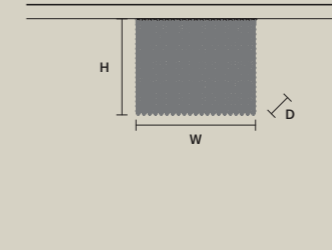

CUBO PL/SQUARE/LARGE 40

W 50 cm / 19.70"
D 50 cm / 19.70"
H 40 cm / 15.70"

STANDARD LIGHTING
12xE14x10 W MAX (NOT INCL.)