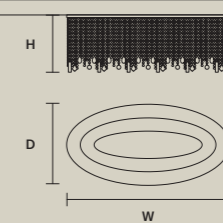

CRISTALLE PL 6/120/40 OV

W 120 cm / 47.20"
D 60 cm / 23.60"
H 40 cm / 15.70"
■ 22 kg / 48.40 lb

STANDARD LIGHTING
6×E27×20 W MAX (NOT INCL.)