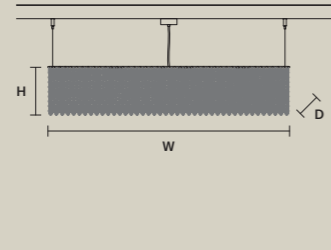

CUBO S/LONG/S

W 100 cm / 39.40"
D 50 cm / 19.70"
H 20 cm / 7.90"

STANDARD LIGHTING
12xE14x10 W MAX (NOT INCL.)