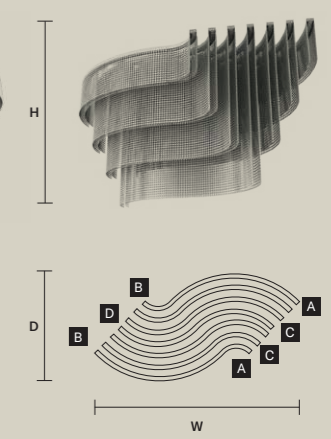

GALASSIA O1 SNG		CE	
W	201 cm / 79.10"		
D	201 cm / 79.10"		
H	100 cm / 39.40"		
■	80 kg / 176.00 lb		
STANDARD INTEGRATED LED LIGHTING			
	93,6 W CRI>95		
	3000 K – 12051 NOMINAL LM		
ON REQUEST			
	93,6 W CRI>95		
	2700 K – 11448 NOMINAL LM		

GALASSIA O1 TPL		CE	
W	362 cm / 142.50"		
D	201 cm / 79.10"		
H	100 cm / 39.40"		
■	170 kg / 374.00 lb		
STANDARD INTEGRATED LED LIGHTING			
	204 W CRI>95		
	3000 K – 26265 NOMINAL LM		
ON REQUEST			
	204 W CRI>95		
	2700 K – 24951 NOMINAL LM		

GALASSIA O3 SNG		CE	
W	257 cm / 101.20"		
D	156 cm / 61.40"		
H	25 cm / 9.80"		
■	40 kg / 88.00 lb		
STANDARD INTEGRATED LED LIGHTING			
	79,2 W CRI>95		
	3000 K – 10197 NOMINAL LM		
ON REQUEST			
	79,2 W CRI>95		
	2700 K – 9687 NOMINAL LM		

GALASSIA Q1 SNG		CE	
W	227 cm / 89.40"		
D	126 cm / 49.60"		
H	100 cm / 39.40"		
■	80 kg / 176.00 lb		
STANDARD INTEGRATED LED LIGHTING			
	96,8 W CRI>95		
	3000 K – 12462 NOMINAL LM		
ON REQUEST			
	96,8 W CRI>95		
	2700 K – 11838 NOMINAL LM		

GALASSIA R1 DBL		CE	
W	486 cm / 191.30"		
D	202 cm / 79.50"		
H	100 cm / 39.40"		
■	440 kg / 968.00 lb		
STANDARD INTEGRATED LED LIGHTING			
	601,6 W CRI>95		
	3000 K – 77404 NOMINAL LM		
ON REQUEST			
	601,6 W CRI>95		
	2700 K – 73533 NOMINAL LM		

GALASSIA R2 SNG		CE	
W	229 cm / 90.20"		
D	116 cm / 45.70"		
H	100 cm / 39.40"		
■	110 kg / 242.00 lb		
STANDARD INTEGRATED LED LIGHTING			
	150,4 W CRI>95		
	3000 K – 19363 NOMINAL LM		
ON REQUEST			
	150,4 W CRI>95		
	2700 K – 18394 NOMINAL LM		

MODULES	
A	OUTSIDE H50 36 × CORNER 20x20
B	INSIDE H50 4 × CORNER 20x20 2 × STRAIGHT 100 2 × STRAIGHT 50
DRIVER	
	1 × RECESSED

MODULES	
A	COMBO A H50 (x4) 12 × CORNER 20x20 2 × STRAIGHT 100 4 × STRAIGHT 50
B	COMBO B H100 (x2) 4 × CORNER 20x20 2 × STRAIGHT 50
C	COMBO C H100 (x1) 4 × CORNER 20x20 2 × STRAIGHT 100
DRIVER	
	2 × RECESSED

MODULES	
A	OUTSIDE H50 12 × CORNER 20x20 8 × ARCH 50
B	INSIDE H100 4 × ARCH 50
DRIVER	
	1 × RECESSED

MODULES	
A	OUTSIDE H50 20 × CORNER 20x20 16 × ARCH 50
B	INSIDE H100 4 × ARCH 50 4 × STRAIGHT 100
DRIVER	
	2 × RECESSED

MODULES	
	4 × CORNER 20x20 4 × STRAIGHT 50 4 × ARCH 50 4 × ARCH 75
DRIVER	
	1 × RECESSED

MODULES	
A	OUTSIDE H50 4 × ARCH 125 4 × STRAIGHT 100
B	INSIDE H100 4 × ARCH 50 2 × STRAIGHT 50
DRIVER	
	1 × RECESSED

MODULES	
A	COMBO A H25 8 × ARCH 200 8 × ARCH 50
B	COMBO B H50 8 × ARCH 175 8 × ARCH 75
C	COMBO C H75 8 × ARCH 150 8 × ARCH 100
D	COMBO D H100 8 × ARCH 125
DRIVER	
	2 × RECESSED

MODULES	
A	COMBO A H25 2 × ARCH 200 2 × ARCH 50
B	COMBO B H50 2 × ARCH 175 2 × ARCH 75
C	COMBO C H75 2 × ARCH 150 2 × ARCH 100
D	COMBO D H100 2 × ARCH 125
DRIVER	
	1 × RECESSED