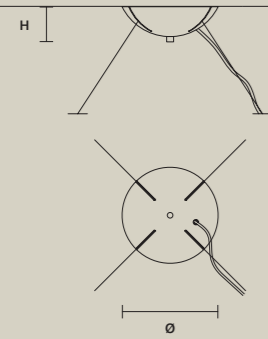

SIZE	
Ø	18 cm / 7.10"
H	6 cm / 2.40"

FINISHINGS
● G04

PRODUCT NAME
CRISTALLE S 6/33/210
CRISTALLE S 8/60/30 RD
CRISTALLE S 10/80/35 RD

SINGLE CANOPY

SIZE	
Ø	18 cm / 7.10"
H	6 cm / 2.40"

FINISHINGS
● G04

PRODUCT NAME
CRISTALLE S 12/100/40 RD