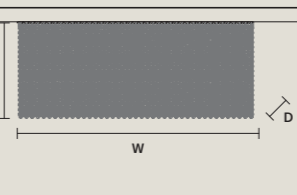

CUBO PL/LONG/T

W	100 cm / 39.40"
D	50 cm / 19.70"
H	40 cm / 15.70"
STANDARD LIGHTING	
18×E12×40 W MAX (NOT INCL.)