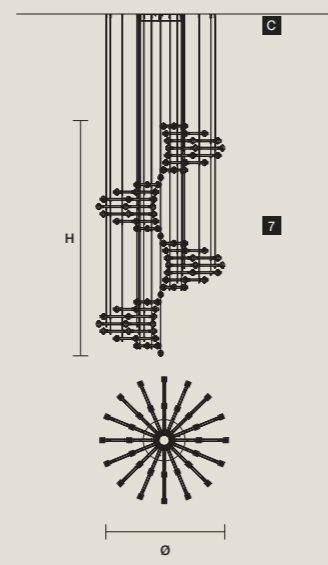

RAQAM N7
BASIC BATCH A
MODULO 7 x 8

W 117 cm / 46.10"
D 60 cm / 23.60"
H 50 cm / 19.70"
■ 12 kg / 26.40 lb

INTEGRATED LED LIGHTING

48 LED LIGHTS CRI>85
3000 K - 72 W
9360 NOMINAL LM

RAQAM O1
COMPOSITION
BASIC BATCH B x 5

W 93.5 cm / 36.80"
D 93.5 cm / 36.80"
H 250 cm / 98.40"
■ 135 kg / 297.00 lb

INTEGRATED LED LIGHTING

480 LED LIGHTS CRI>85
3000 K - 720 W
93600 NOMINAL LM

RAQAM P4
BASIC BATCH A
MODULO 7 x 32

∅ 126 cm / 49.60"
H 223 cm / 87.80"
■ 42 kg / 92.40 lb

INTEGRATED LED LIGHTING

192 LED LIGHTS CRI>85
3000 K - 288 W
37440 NOMINAL LM

RAQAM Q5
BASIC BATCH D - MODULO 1 x 16
+ MODULO 1 x 8 + MODULO 1 x 8

∅ 385 cm / 151.60"
H 209 cm / 82.30"
■ 120 kg / 264.00 lb

INTEGRATED LED LIGHTING

256 LED LIGHTS CRI>85
3000 K - 384 W
49920 NOMINAL LM

MODULES
7 x 8

MODULES
5 x 80

MODULES
7 x 32

MODULES
1 x 32

CANOPY
RECESSED

CANOPY
D x 1

∅ 10 cm / 3.90"
H 2,5 cm / 1.00"

CANOPY
C x 1

∅ 42 cm / 16.50"
H 6 cm / 2.40"

CANOPY
D x 1

∅ 10 cm / 3.90"
H 2,5 cm / 1.00"

CABLES
x16 SINGLE STEEL CABLES

CABLES
x15 SINGLE STEEL CABLES

CABLES
x32 SINGLE STEEL CABLES

CABLES
x67 SINGLE STEEL CABLES

RAQAM Q5
BASIC BATCH E
MODULO 1 x 10

∅ 266 cm / 104.70"
H 55 cm / 21.70"
■ 38 kg / 83.60 lb