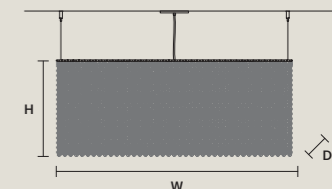

CUBO S/LONG/H		CE	ETL
W	100 cm / 39.40"		
D	12,5 cm / 4.90"		
H	40 cm / 15.70"		
STANDARD LIGHTING			
11×E12×40 W MAX (NOT INCL.)