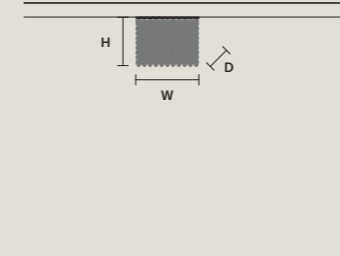

STANDARD LIGHTING

12xE12x40 W MAX (NOT INCL.)

CUBO PL/SQUARE/MEDIUM 20 

W	25 cm / 9.80"
D	25 cm / 9.80"
H	20 cm / 7.90"

STANDARD LIGHTING

4xE12x40 W MAX (NOT INCL.)

CUBO PL/SQUARE/MEDIUM 40 

W	25 cm / 9.80"
D	25 cm / 9.80"
H	40 cm / 15.70"