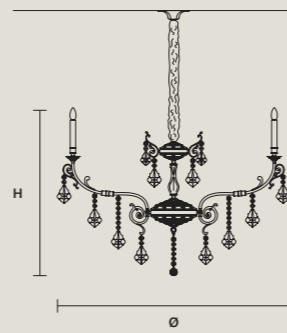

ODESSA S 12/120/95

∅ 120 cm / 47.20"
H 95 cm / 37.40"
■ 35 kg / 77.00 lb

STANDARD LIGHTING
12×E12×40 W MAX (NOT INCL.)