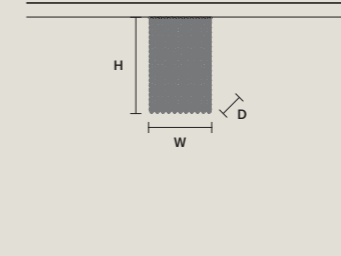

CUBO PL/SQUARE/MEDIUM 40

W	25 cm / 9.80"
D	25 cm / 9.80"
H	40 cm / 15.70"

STANDARD LIGHTING

7xE12x40 W MAX (NOT INCL.)