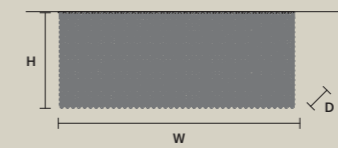

CUBO PL/LONG/T		CE
W	100 cm / 39.40"	
D	50 cm / 19.70"	
H	40 cm / 15.70"	
STANDARD LIGHTING		
18×E14×10 W MAX (NOT INCL.)