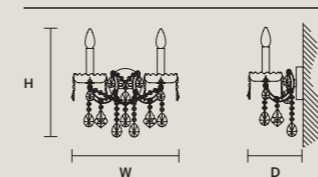

AQABA A 2/40/36

W 40 cm / 15.70"
D 20 cm / 7.90"
H 36 cm / 14.20"
■ 2,5 kg / 5.5 lb

STANDARD LIGHTING

2×E12×40 W MAX (NOT INCL.)

INTEGRATED LED LIGHTING

RGB-W 2×LED SOURCE - 17 W TOT

DW 2×LED SOURCE - 16,2 W TOT