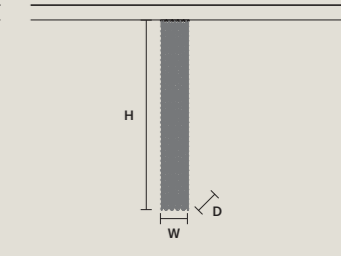

CUBO PL/SQUARE/SMALL 80

W	12,5 cm / 4.90"
D	12,5 cm / 4.90"
H	80 cm / 31.50"

STANDARD LIGHTING

3xE12x40 W MAX (NOT INCL.)