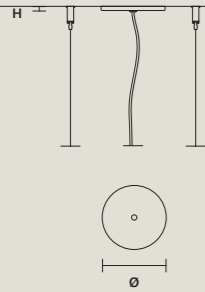

SINGLE CANOPY

SIZE		FINISHINGS	PRODUCT NAME
Ø	12 cm / 4.70"	● G04	CUBO S/SQUARE/MEDIUM 20
H	0,8 cm / 0.30"		CUBO S/SQUARE/MEDIUM 40
			CUBO S/SQUARE/MEDIUM 60
			CUBO S/SQUARE/MEDIUM 80
			CUBO S/SQUARE/LARGE 20
			CUBO S/SQUARE/LARGE 40
			CUBO S/LONG/A
			CUBO S/LONG/B
			CUBO S/LONG/C
			CUBO S/LONG/D
			CUBO S/LONG/E
			CUBO S/LONG/F
			CUBO S/LONG/G
			CUBO S/LONG/H
			CUBO S/LONG/I
			CUBO S/LONG/J
			CUBO S/LONG/K
			CUBO S/LONG/L
			CUBO S/LONG/M
			CUBO S/LONG/N
			CUBO S/LONG/O
			CUBO S/LONG/P
			CUBO S/LONG/Q
			CUBO S/LONG/R
			CUBO S/LONG/S
			CUBO S/LONG/T