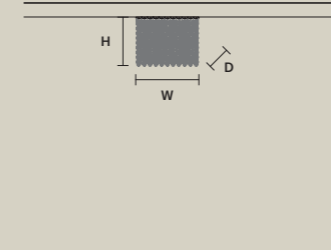

CUBO PL/SQUARE/MEDIUM 20

W 25 cm / 9.80"
D 25 cm / 9.80"
H 20 cm / 7.90"

STANDARD LIGHTING
4xE14x10 W MAX (NOT INCL.)