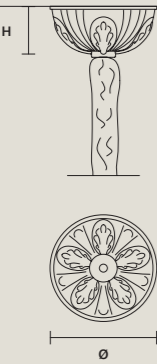

STANDARD LIGHTING
12×E12×40 W MAX (NOT INCL.)

DISCOVER MORE

SINGLE CANOPIES

SINGLE CANOPY

SIZE		FINISHINGS	PRODUCT NAME
Ø	14 cm / 5.50"	G03	ODESSA S 6/70/65
H	6,5 cm / 2.60"		ODESSA S 8/90/80

SINGLE CANOPY