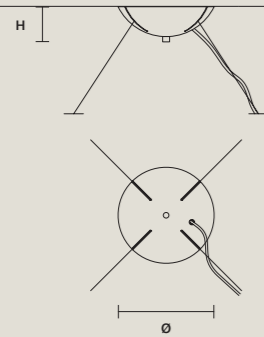

SINGLE CANOPY

SIZE	
Ø	18 cm / 7.10"
H	6 cm / 2.40"

FINISHINGS
● V90

PRODUCT NAME
PALLADIO S 10/90/18 RD
PALLADIO S 12/60/18 SQ
PALLADIO S 16/90/18 SQ
PALLADIO S 16/120/18 RD