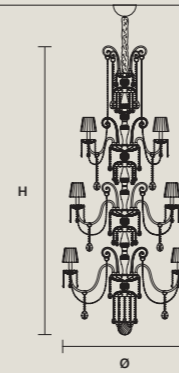

STANDARD LIGHTING

32×E12×40 W MAX (NOT INCL.)