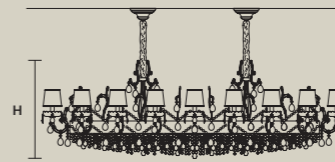

ETERNAL S 32/200/65

W 200 cm / 78.70"
D 110 cm / 43.30"
H 65 cm / 25.60"
■ 60 kg / 132.00 lb

STANDARD LIGHTING
16×E14×10 W MAX (NOT INCL.)
16×E27×20 W MAX (NOT INCL.)