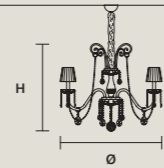

STANDARD LIGHTING

8×E12×40 W MAX (NOT INCL.)