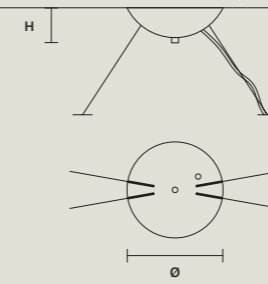

SINGLE CANOPIES

SINGLE CANOPY

SIZE	
Ø	18 cm / 7.10"
H	6 cm / 2.40"

FINISHINGS
● V90

PRODUCT NAME
PALLADIO S 5/80/18 LN
PALLADIO S 6/100/18 LN
PALLADIO S 7/120/18 LN