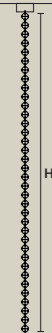

Galassia

Telaio in metallo verniciato.
Pendagli trasparenti in vetro o
cristallo. Illuminazione LED.

Painted metal frame. Clear glass
or clear crystal pendants. LED
lighting.

Gestell aus lackiertem Metall.
Transparenter Behang aus Glas
bzw. Kristall. LED-Leuchtmittel.

Marco de metal pintado. Colgantes
de vidrio o cristal transparente.
Iluminación LED.

Structure en métal peint. Pampilles
transparentes en verre ou en
cristal. Éclairage à LED.

Каркас из окрашенного металла.
Подвески из прозрачного стекла
или хрустала. Светодиодный
светильник.

涂漆金属灯架。透明玻璃或水晶
吊坠。LED 灯。

إطار معدني مطلي. المعلقة الزجاجية
أو الكريستالية الشفافة. الإنارة ليد.

FINISHINGS

PENDANTS

DIMMING CONTROL

DISCOVER MORE

ARCH 50		CE	UL
R	25 cm / 9.90"		
D	4,7 cm / 1.90"		
H	3 cm / 1.20"		
STANDARD INTEGRATED LED LIGHTING			
	4,2 W CRI>95		
	3000 K – 540 NOMINAL LM		
ON REQUEST			
	4,2 W CRI>95		
	2700 K – 513 NOMINAL LM		

ARCH 75		CE	UL
R	38 cm / 15.00"		
D	4,7 cm / 1.90"		
H	3 cm / 1.20"		
STANDARD INTEGRATED LED LIGHTING			
	6,6 W CRI>95		
	3000 K – 772 NOMINAL LM		
ON REQUEST			
	6,6 W CRI>95		
	2700 K – 733 NOMINAL LM		

ARCH 100		CE	UL
R	50,5 cm / 19.90"		
D	4,7 cm / 1.90"		
H	3 cm / 1.20"		
STANDARD INTEGRATED LED LIGHTING			
	9 W CRI>95		
	3000 K – 1158 NOMINAL LM		
ON REQUEST			
	9 W CRI>95		
	2700 K – 1100 NOMINAL LM		

ARCH 200		CE	UL
R	101 cm / 39.80"		
D	4,7 cm / 1.90"		
H	3 cm / 1.20"		
STANDARD INTEGRATED LED LIGHTING			
	18 W CRI>95		
	3000 K – 2317 NOMINAL LM		
ON REQUEST			
	18 W CRI>95		
	2700 K – 2201 NOMINAL LM		

PENDANTS A		CE	UL
H	25 cm / 9.90"		

PENDANTS B		CE	UL
H	50 cm / 19.70"		

STRAIGHT 100		CE	UL
w	101 cm / 39.80"		
D	4,7 cm / 1.90"		
H	3 cm / 1.20"		
STANDARD INTEGRATED LED LIGHTING			
	12 W CRI>95		
	3000 K – 1545 NOMINAL LM		
ON REQUEST			
	12 W CRI>95		
	2700 K – 1467 NOMINAL LM