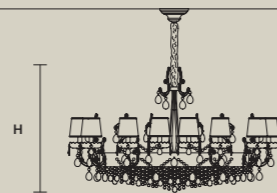

ETERNAL S 21/125/75

∅ 125 cm / 49.20"
H 75 cm / 29.50"
■ 80 kg / 176.00 lb

STANDARD LIGHTING
14×E14×10 W MAX (NOT INCL.)
7×E27×20 W MAX (NOT INCL.)