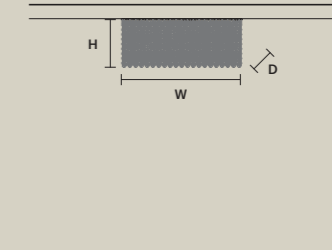

CUBO PL/LONG/A

W 50 cm / 19.70"
D 12,5 cm / 4.90"
H 20 cm / 7.90"

STANDARD LIGHTING
4xE14x10 W MAX (NOT INCL.)