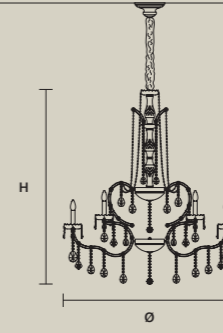

AQABA S 24/120/134

∅ 120 cm / 47.20"
H 134 cm / 52.80"
■ 43 kg / 94.60 lb

STANDARD LIGHTING 24×E14×10 W MAX (NOT INCL.)

INTEGRATED LED LIGHTING RGB-W 24×LED SOURCE - 204 W TOT

DW 24×LED SOURCE - 194,4 W TOT