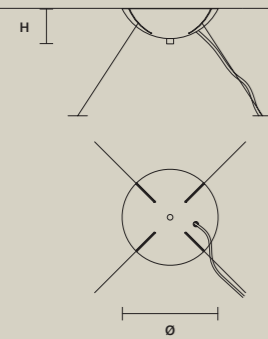

SINGLE CANOPIES

SINGLE CANOPY

SIZE	
Ø	18 cm / 7.10"
H	6 cm / 2.40"

FINISHINGS
● V87

PRODUCT NAME
ROYALE S 9/50/55
ROYALE S 30/80/75
ROYALE S 40/100/110

SINGLE CANOPY

SIZE	
Ø	18 cm / 7.10"
H	6 cm / 2.40"

FINISHINGS
● V87