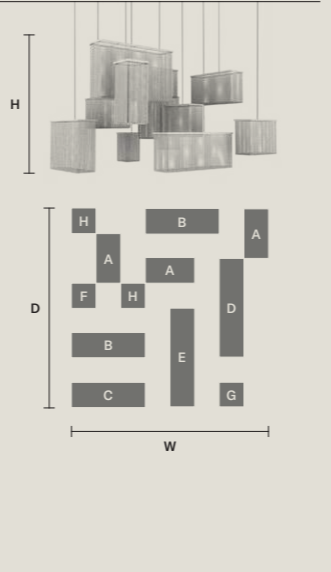

MODULES

- A 3×Cubo S/Long/K
- B 2×Cubo S/Long/N
- C 1×Cubo S/Long/O
- D 1×Cubo S/Long/Q
- E 1×Cubo S/Long/R
- F 1×Cubo S/Square/Medium/40
- G 1×Cubo S/Square/Medium/60
- H 2×Cubo S/Square/Medium/80

CUBO COMBO S150 RC

W 75 cm / 29.50"
D 150 cm / 59.10"
H 60 cm / 23.60"
■ 83 kg / 182.60 lb

STANDARD LIGHTING
69×E12×40 W MAX (NOT INCL.)