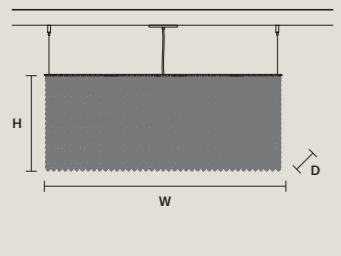

STANDARD LIGHTING

10xE12x40 W MAX (NOT INCL.)

CUBO S/LONG/Q 

W	100 cm / 39.40"
D	25 cm / 9.80"
H	40 cm / 15.70"

STANDARD LIGHTING

18xE12x40 W MAX (NOT INCL.)

CUBO S/LONG/R 

W	100 cm / 39.40"
D	25 cm / 9.80"
H	60 cm / 23.60"