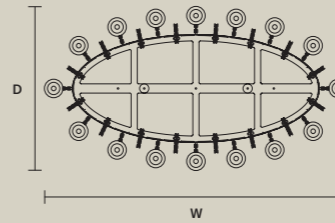

ETERNAL S 32/200/65

W 200 cm / 78.70"
D 110 cm / 43.30"
H 65 cm / 25.60"
■ 60 kg / 132.00 lb

STANDARD LIGHTING
16×E14×10 W MAX (NOT INCL.)
16×E27×20 W MAX (NOT INCL.)