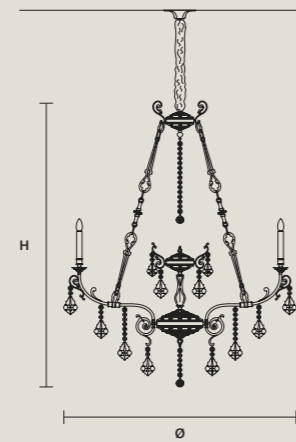

STANDARD LIGHTING
12×E12×40 W MAX (NOT INCL.)

DISCOVER MORE

SINGLE CANOPIES

SINGLE CANOPY

SIZE		FINISHINGS	PRODUCT NAME
Ø	14 cm / 5.50"	G03	ODESSA S 6/70/65
H	6,5 cm / 2.60"		ODESSA S 8/90/80

SINGLE CANOPY