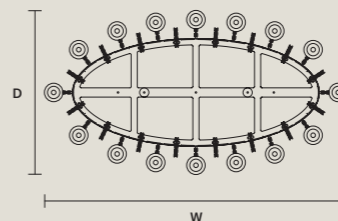

STANDARD LIGHTING

16×E12×40 W MAX (NOT INCL.)
16×E26×60 W MAX (NOT INCL.)