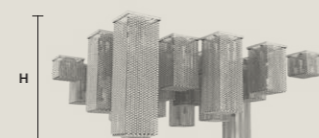

CUBO COMBO PL 100 SQ

W	100 cm / 39.40"
D	100 cm / 39.40"
H	80 cm / 31.50"
■	59 kg / 129.80 lb

STANDARD LIGHTING
51×E12×40 W MAX (NOT INCL.)

CUBO COMBO PL 175 SQ

W	175 cm / 68.90"
D	175 cm / 68.90"
H	80 cm / 31.50"
■	118 kg / 259.60 lb

STANDARD LIGHTING
107×E12×40 W MAX (NOT INCL.)

CUBO COMBO PL8 200 SQ

W	200 cm / 78.70"
D	200 cm / 78.70"
H	60 cm / 23.60"
■	108 kg / 237.60 lb

STANDARD LIGHTING
95×E12×40 W MAX (NOT INCL.)

CUBO COMBO PL21 200 SQ

W	200 cm / 78.70"
D	200 cm / 78.70"
H	80 cm / 31.50"
■	128 kg / 281.60 lb

STANDARD LIGHTING
151×E12×40 W MAX (NOT INCL.)

CUBO COMBO PL 150 RC

W	75 cm / 29.50"
D	150 cm / 59.10"
H	60 cm / 23.60"
■	54 kg / 118.80 lb

STANDARD LIGHTING
53×E12×40 W MAX (NOT INCL.)

CUBO COMBO PL 300 RC

W	100 cm / 39.40"
D	300 cm / 118.10"
H	80 cm / 31.50"
■	189 kg / 415.80 lb

STANDARD LIGHTING
195×E12×40 W MAX (NOT INCL.)

MODULES

- **A** 1xCubo PL/Long/B
- **B** 4xCubo PL/Square/Small 20
- **C** 3xCubo PL/Square/Small 40
- **D** 2xCubo PL/Square/Small 80
- **E** 2xCubo PL/Square/Medium 20
- **F** 1xCubo PL/Square/Medium 40
- **G** 2xCubo PL/Square/Medium 60

MODULES

- **A** 1xCubo PL/Long/P
- **B** 1xCubo PL/Long/Q
- **C** 1xCubo PL/Long/R
- **D** 1xCubo PL/Long/T
- **E** 1xCubo PL/Square/Medium 20
- **F** 1xCubo PL/Square/Medium 40
- **G** 1xCubo PL/Square/Medium 60
- **H** 1xCubo PL/Square/Medium 80
- **I** 1xCubo PL/Square/Large 40

MODULES

- **A** 1xCubo PL/Long/I
- **B** 1xCubo PL/Long/L
- **C** 1xCubo PL/Long/N
- **D** 1xCubo PL/Long/P
- **E** 1xCubo PL/Long/Q
- **F** 1xCubo PL/Long/S
- **G** 1xCubo PL/Square/Medium 20
- **H** 1xCubo PL/Square/Large 40

MODULES

- **A** 4xCubo PL/Square/Medium/20
- **B** 7xCubo PL/Square/Medium/40
- **C** 7xCubo PL/Square/Medium/60
- **D** 3xCubo PL/Square/Medium/80

MODULES

- **A** 1xCubo PL/Long/K
- **B** 2xCubo PL/Long/M
- **C** 2xCubo PL/Square/Medium 20
- **D** 1xCubo PL/Square/Medium 40
- **E** 1xCubo PL/Square/Medium 60

MODULES

- **A** 6xCubo PL/Long/I
- **B** 3xCubo PL/Long/K
- **C** 2xCubo PL/Long/L
- **D** 1xCubo PL/Long/O
- **E** 1xCubo PL/Long/Q
- **F** 1xCubo PL/Square/Medium 20
- **G** 1xCubo PL/Square/Medium 60
- **H** 4xCubo PL/Square/Medium 80