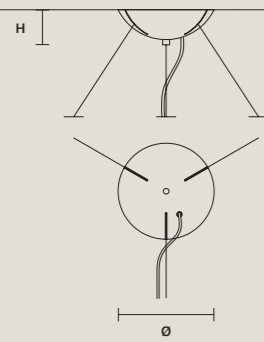

SIZE	
Ø	18 cm / 7.10"
H	6 cm / 2.40"

FINISHINGS
● G04

PRODUCT NAME
CRISTALLE S 6/33/210
CRISTALLE S 8/60/30 RD
CRISTALLE S 10/80/35 RD

SINGLE CANOPY

SIZE	
Ø	18 cm / 7.10"
H	6 cm / 2.40"

FINISHINGS
● G04

PRODUCT NAME
CRISTALLE S 12/100/40 RD