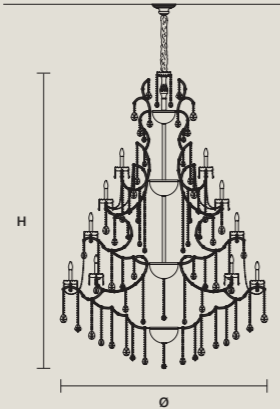

AQABA S 65/170/250

∅ 170 cm / 66.90"
H 250 cm / 98.40"
■ 142 kg / 312.40 lb

STANDARD LIGHTING
65×E12×40 W MAX (NOT INCL.)

INTEGRATED LED LIGHTING
RGB-W 65×LED SOURCE - 552,5 W TOT
DW 65×LED SOURCE - 526,5 W TOT