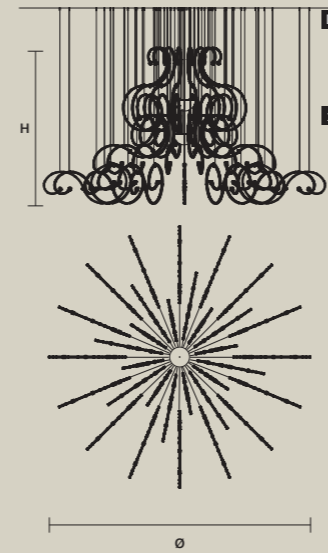

RAQAM Q5
BASIC BATCH D – MODULO 1 × 16
+ MODULO 1 × 8 + MODULO 1 × 8

∅ 385 cm / 151.60"
H 209 cm / 82.30"
■ 120 kg / 264.00 lb

INTEGRATED LED LIGHTING
256 LED LIGHTS CRI>85
3000 K – 384 W
49920 NOMINAL LM