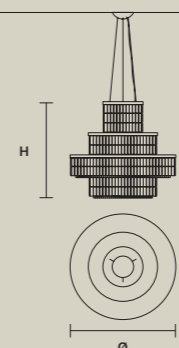

STANDARD LIGHTING

9×E27×20 W MAX (NOT INCL.)
* BULB MAX Ø 45 mm / 1.80"

PALLADIO S 15/90/80

∅ 90 cm / 35.40"
H 80 cm / 31.50"
■ 29 kg / 63.80 lb

STANDARD LIGHTING

15×E27×20 W MAX (NOT INCL.)
* BULB MAX Ø 45 mm / 1.80"