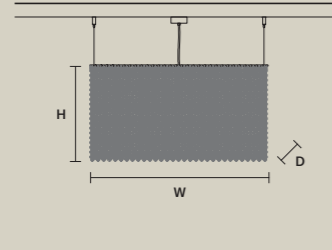

CUBO S/LONG/N

W 75 cm / 29.50"
D 25 cm / 9.80"
H 40 cm / 15.70"

STANDARD LIGHTING
17xE14x10 W MAX (NOT INCL.)