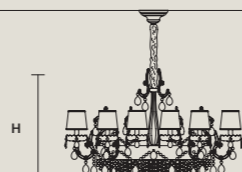

STANDARD LIGHTING

12×E12×40 W MAX (NOT INCL.)
6×E26×60 W MAX (NOT INCL.)