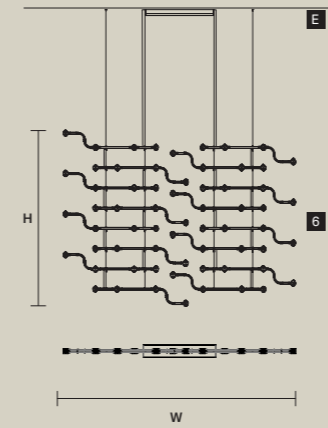

**RAQAM M6
BASIC BATCH A
MODULO 6 × 20**

∅ 60 cm / 23.60"
H 200 cm / 78.70"
■ 45 kg / 99.00 lb

INTEGRATED LED LIGHTING
160 LED LIGHTS CRI>85
3000 K – 240 W
31200 NOMINAL LM

**RAQAM M7
BASIC BATCH A
MODULO 6 × 20 + MODULO 7 × 10**

∅ 62 cm / 24.40"
H 263 cm / 103.50"
■ 62 kg / 136.40 lb

INTEGRATED LED LIGHTING
220 LED LIGHTS CRI>85
3000 K – 330 W
42900 NOMINAL LM

**RAQAM M7 ADDITIONAL
ELEMENT TO INCREASE THE
OVERALL HEIGHT MODULO 7 × 10**

∅ 62 cm / 24.40"
H 58 cm / 22.80"
■ 18 kg / 39.60 lb

INTEGRATED LED LIGHTING
60 LED LIGHTS CRI>85
3000 K – 90 W
11700 NOMINAL LM

**RAQAM N2
BASIC BATCH A8
MODULO 6 × 8**

W 225 cm / 88.60"
H 76 cm / 29.90"
■ 16 kg / 35.20 lb

INTEGRATED LED LIGHTING
64 LED LIGHTS CRI>85
3000 K – 96 W
12480 NOMINAL LM

**RAQAM N2
BASIC BATCH A16
MODULO 6 × 16**

W 225 cm / 88.60"
H 155 cm / 61.00"
■ 28 kg / 61.60 lb

INTEGRATED LED LIGHTING
128 LED LIGHTS CRI>85
3000 K – 192 W
24960 NOMINAL LM

**RAQAM N2
BASIC BATCH B8
MODULO 6 × 8**

W 121 cm / 47.60"
H 155 cm / 61.00"
■ 16 kg / 35.20 lb

INTEGRATED LED LIGHTING
64 LED LIGHTS CRI>85
3000 K – 96 W
12480 NOMINAL LM

**RAQAM N2
BASIC BATCH B16
MODULO 6 × 16**

W 121 cm / 47.60"
H 311 cm / 122.40"
■ 28 kg / 61.60 lb

INTEGRATED LED LIGHTING
128 LED LIGHTS CRI>85
3000 K – 192 W
24960 NOMINAL LM

**RAQAM N6
BASIC BATCH A
MODULO 1 × 8**

W 369 cm / 145.30"
D 290 cm / 114.20"
H 57 cm / 22.40"
■ 27 kg / 59.40 lb

INTEGRATED LED LIGHTING
64 LED LIGHTS CRI>85
3000 K – 96 W
12480 NOMINAL LM

MODULES
6 ×20

MODULES
6 ×20

7 ×10

MODULES
7 ×10

MODULES
6 ×8

MODULES
6 ×16

MODULES
6 ×8

MODULES
6 ×16

MODULES
1 ×8

CANOPY
B ×1
∅ 40 cm / 15.70"
H 6 cm / 2.40"

CANOPY
B ×1
∅ 40 cm / 15.70"
H 6 cm / 2.40"

CANOPY
E ×1
W 70 cm / 27.60"
D 15 cm / 5.90"
H 6 cm / 2.40"

CANOPY
E ×1
W 70 cm / 27.60"
D 15 cm / 5.90"
H 6 cm / 2.40"

CANOPY
E ×1
W 70 cm / 27.60"
D 15 cm / 5.90"
H 6 cm / 2.40"

CANOPY
E ×1
W 70 cm / 27.60"
D 15 cm / 5.90"
H 6 cm / 2.40"

CANOPY
RECESSED

CABLES
×3 SINGLE STEEL CABLES

CABLES
×13 SINGLE STEEL CABLES

CABLES
×4 SINGLE STEEL CABLES

CABLES
×4 SINGLE STEEL CABLES

CABLES
×2 SINGLE STEEL CABLES

CABLES
×2 SINGLE STEEL CABLES

CABLES
×16 SINGLE STEEL CABLES