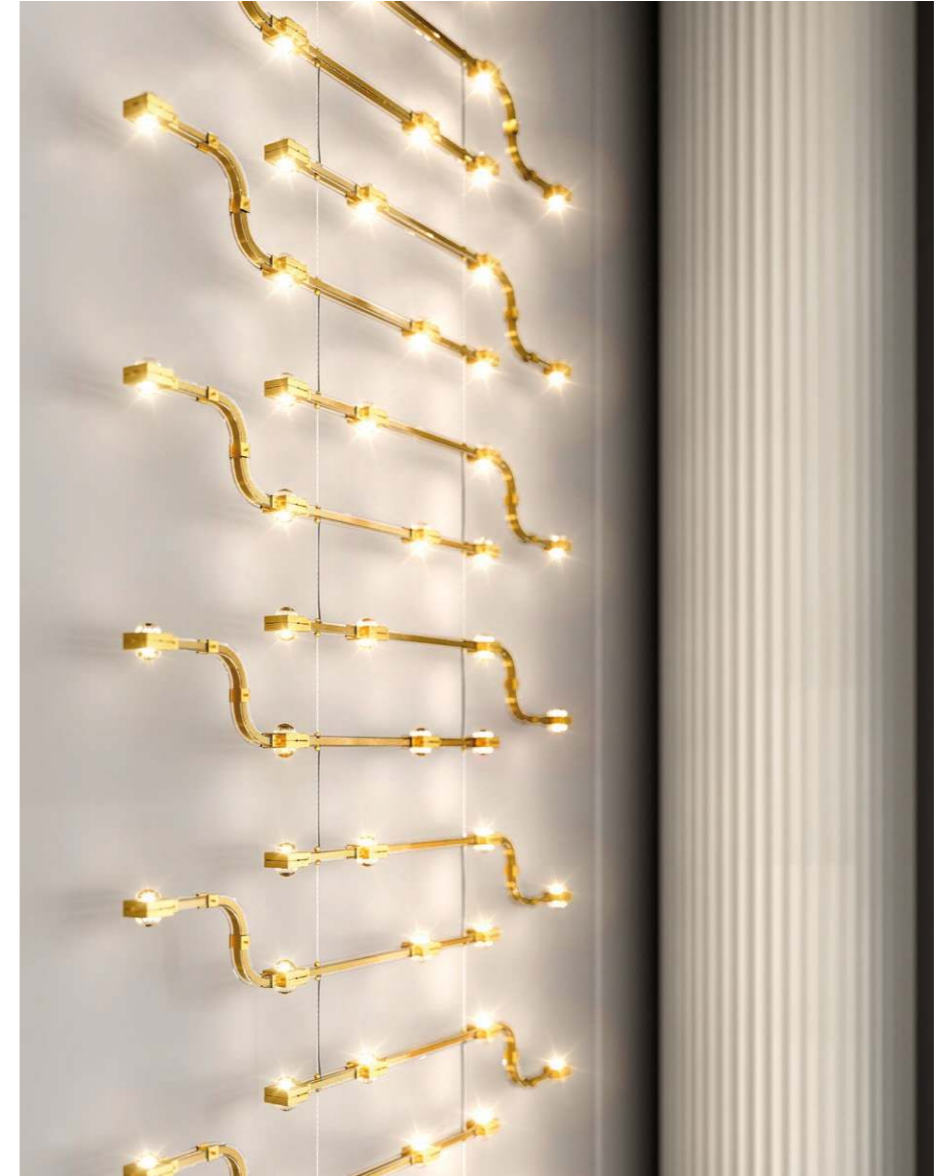

RAQAM N2
BASIC BATCH B16
COMPOSITION