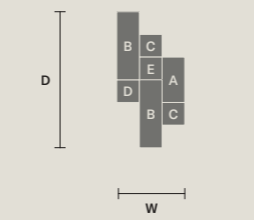

CUBO COMBO PL 100 SQ

W	100 cm / 39.40"
D	100 cm / 39.40"
H	80 cm / 31.50"
■	59 kg / 129.80 lb

STANDARD LIGHTING
51×E12×40 W MAX (NOT INCL.)

CUBO COMBO PL 175 SQ

W	175 cm / 68.90"
D	175 cm / 68.90"
H	80 cm / 31.50"
■	118 kg / 259.60 lb

STANDARD LIGHTING
107×E12×40 W MAX (NOT INCL.)

CUBO COMBO PL8 200 SQ

W	200 cm / 78.70"
D	200 cm / 78.70"
H	60 cm / 23.60"
■	108 kg / 237.60 lb

STANDARD LIGHTING
95×E12×40 W MAX (NOT INCL.)

CUBO COMBO PL21 200 SQ

W	200 cm / 78.70"
D	200 cm / 78.70"
H	80 cm / 31.50"
■	128 kg / 281.60 lb

STANDARD LIGHTING
151×E12×40 W MAX (NOT INCL.)

CUBO COMBO PL 150 RC

W	75 cm / 29.50"
D	150 cm / 59.10"
H	60 cm / 23.60"
■	54 kg / 118.80 lb

STANDARD LIGHTING
53×E12×40 W MAX (NOT INCL.)

CUBO COMBO PL 300 RC

W	100 cm / 39.40"
D	300 cm / 118.10"
H	80 cm / 31.50"
■	189 kg / 415.80 lb

STANDARD LIGHTING
195×E12×40 W MAX (NOT INCL.)

MODULES

- **A** 1xCubo PL/Long/B
- **B** 4xCubo PL/Square/Small 20
- **C** 3xCubo PL/Square/Small 40
- **D** 2xCubo PL/Square/Small 80
- **E** 2xCubo PL/Square/Medium 20
- **F** 1xCubo PL/Square/Medium 40
- **G** 2xCubo PL/Square/Medium 60

MODULES

- **A** 1xCubo PL/Long/P
- **B** 1xCubo PL/Long/Q
- **C** 1xCubo PL/Long/R
- **D** 1xCubo PL/Long/T
- **E** 1xCubo PL/Square/Medium 20
- **F** 1xCubo PL/Square/Medium 40
- **G** 1xCubo PL/Square/Medium 60
- **H** 1xCubo PL/Square/Medium 80
- **I** 1xCubo PL/Square/Large 40

MODULES

- **A** 1xCubo PL/Long/I
- **B** 1xCubo PL/Long/L
- **C** 1xCubo PL/Long/N
- **D** 1xCubo PL/Long/P
- **E** 1xCubo PL/Long/Q
- **F** 1xCubo PL/Long/S
- **G** 1xCubo PL/Square/Medium 20
- **H** 1xCubo PL/Square/Large 40

MODULES

- **A** 4xCubo PL/Square/Medium/20
- **B** 7xCubo PL/Square/Medium/40
- **C** 7xCubo PL/Square/Medium/60
- **D** 3xCubo PL/Square/Medium/80

MODULES

- **A** 1xCubo PL/Long/K
- **B** 2xCubo PL/Long/M
- **C** 2xCubo PL/Square/Medium 20
- **D** 1xCubo PL/Square/Medium 40
- **E** 1xCubo PL/Square/Medium 60

MODULES

- **A** 6xCubo PL/Long/I
- **B** 3xCubo PL/Long/K
- **C** 2xCubo PL/Long/L
- **D** 1xCubo PL/Long/O
- **E** 1xCubo PL/Long/Q
- **F** 1xCubo PL/Square/Medium 20
- **G** 1xCubo PL/Square/Medium 60
- **H** 4xCubo PL/Square/Medium 80