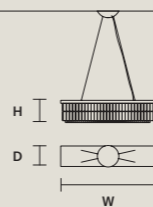

PALLADIO S 5/80/18 LN

W 80 cm / 31.50"
D 17 cm / 6.70"
H 18 cm / 7.10"
■ 9 kg / 19.80 lb

STANDARD LIGHTING
5×E26×60 W MAX (NOT INCL.)
* BULB MAX Ø 45 mm / 1.80"