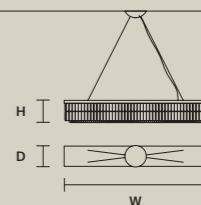

STANDARD LIGHTING

7×E27×20 W MAX (NOT INCL.)
* BULB MAX Ø 45 mm / 1.80"