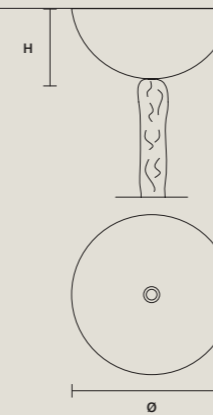

SINGLE CANOPY/INTEGRATED LED LIGHTING

SIZE		FRAME FINISHINGS	CANOPI FINISHINGS	PRODUCT NAME
Ø	30 cm / 11.80"	G03	G03	AQABA S 12/95/94
H	16 cm / 6.30"	G04	G04	AQABA S 15/88/62
				AQABA S 15/90/80
				AQABA S 18/105/65
				AQABA S 18/120/100
				AQABA S 18/120/115
				AQABA S 18/140/172
				AQABA S 24/120/134
				AQABA S 24/130/100
				AQABA S 24/155/130
				AQABA S 25/100/90
				AQABA S 25/110/140
				AQABA S 32/130/105
				AQABA S 32/130/170
				AQABA S 36/165/160
				AQABA S 40/200/155
				AQABA S 48/215/120