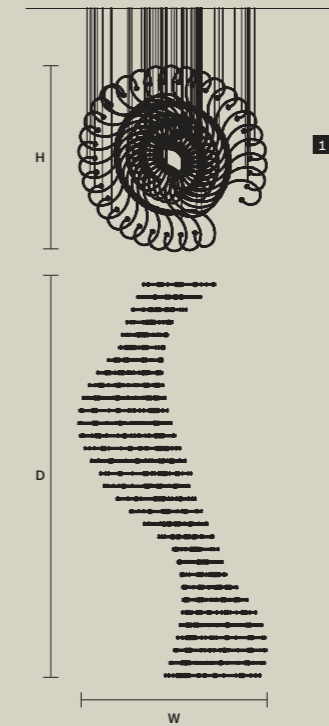

RAQAM R1
BASIC BATCH B
MODULO 1 × 32

W 227 cm / 89.40"
D 470 cm / 185.00"
H 223 cm / 87.80"
■ 104 kg / 228.80 lb

INTEGRATED LED LIGHTING
256 LED LIGHTS CRI>85
3000 K – 384 W
49920 NOMINAL LM