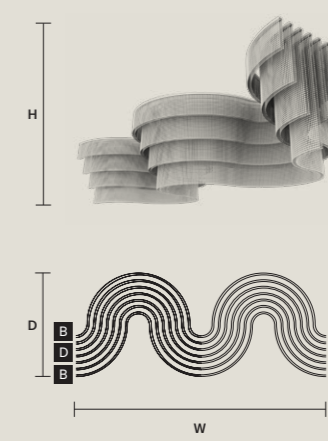

GALASSIA O1 SNG		CE	
W	201 cm / 79.10"		
D	201 cm / 79.10"		
H	100 cm / 39.40"		
■	80 kg / 176.00 lb		
STANDARD INTEGRATED LED LIGHTING			
	93,6 W CRI>95		
	3000 K – 12051 NOMINAL LM		
ON REQUEST			
	93,6 W CRI>95		
	2700 K – 11448 NOMINAL LM		

GALASSIA O1 TPL		CE	
W	362 cm / 142.50"		
D	201 cm / 79.10"		
H	100 cm / 39.40"		
■	170 kg / 374.00 lb		
STANDARD INTEGRATED LED LIGHTING			
	204 W CRI>95		
	3000 K – 26265 NOMINAL LM		
ON REQUEST			
	204 W CRI>95		
	2700 K – 24951 NOMINAL LM		

GALASSIA O3 SNG		CE	
W	257 cm / 101.20"		
D	156 cm / 61.40"		
H	25 cm / 9.80"		
■	40 kg / 88.00 lb		
STANDARD INTEGRATED LED LIGHTING			
	79,2 W CRI>95		
	3000 K – 10197 NOMINAL LM		
ON REQUEST			
	79,2 W CRI>95		
	2700 K – 9687 NOMINAL LM		

GALASSIA Q1 SNG		CE	
W	227 cm / 89.40"		
D	126 cm / 49.60"		
H	100 cm / 39.40"		
■	80 kg / 176.00 lb		
STANDARD INTEGRATED LED LIGHTING			
	96,8 W CRI>95		
	3000 K – 12462 NOMINAL LM		
ON REQUEST			
	96,8 W CRI>95		
	2700 K – 11838 NOMINAL LM		

GALASSIA R1 DBL		CE	
W	486 cm / 191.30"		
D	202 cm / 79.50"		
H	100 cm / 39.40"		
■	440 kg / 968.00 lb		
STANDARD INTEGRATED LED LIGHTING			
	601,6 W CRI>95		
	3000 K – 77404 NOMINAL LM		
ON REQUEST			
	601,6 W CRI>95		
	2700 K – 73533 NOMINAL LM		

GALASSIA R2 SNG		CE	
W	229 cm / 90.20"		
D	116 cm / 45.70"		
H	100 cm / 39.40"		
■	110 kg / 242.00 lb		
STANDARD INTEGRATED LED LIGHTING			
	150,4 W CRI>95		
	3000 K – 19363 NOMINAL LM		
ON REQUEST			
	150,4 W CRI>95		
	2700 K – 18394 NOMINAL LM		

MODULES	
A	OUTSIDE H50 36 × CORNER 20x20
B	INSIDE H50 4 × CORNER 20x20 2 × STRAIGHT 100 2 × STRAIGHT 50
DRIVER	
	1 × RECESSED

MODULES	
A	COMBO A H50 (x4) 12 × CORNER 20x20 2 × STRAIGHT 100 4 × STRAIGHT 50
B	COMBO B H100 (x2) 4 × CORNER 20x20 2 × STRAIGHT 50
C	COMBO C H100 (x1) 4 × CORNER 20x20 2 × STRAIGHT 100
DRIVER	
	2 × RECESSED

MODULES	
A	OUTSIDE H50 12 × CORNER 20x20 8 × ARCH 50
B	INSIDE H100 4 × ARCH 50
DRIVER	
	1 × RECESSED

MODULES	
A	OUTSIDE H50 20 × CORNER 20x20 16 × ARCH 50
B	INSIDE H100 4 × ARCH 50 4 × STRAIGHT 100
DRIVER	
	2 × RECESSED

MODULES	
	4 × CORNER 20x20 4 × STRAIGHT 50 4 × ARCH 50 4 × ARCH 75
DRIVER	
	1 × RECESSED

MODULES	
A	OUTSIDE H50 4 × ARCH 125 4 × STRAIGHT 100
B	INSIDE H100 4 × ARCH 50 2 × STRAIGHT 50
DRIVER	
	1 × RECESSED

MODULES	
A	COMBO A H25 8 × ARCH 200 8 × ARCH 50
B	COMBO B H50 8 × ARCH 175 8 × ARCH 75
C	COMBO C H75 8 × ARCH 150 8 × ARCH 100
D	COMBO D H100 8 × ARCH 125
DRIVER	
	2 × RECESSED

MODULES	
A	COMBO A H25 2 × ARCH 200 2 × ARCH 50
B	COMBO B H50 2 × ARCH 175 2 × ARCH 75
C	COMBO C H75 2 × ARCH 150 2 × ARCH 100
D	COMBO D H100 2 × ARCH 125
DRIVER	
	1 × RECESSED