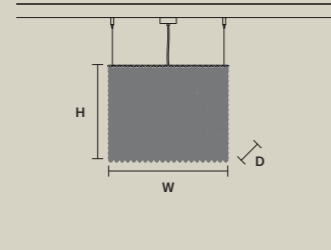

CUBO S/LONG/K

W 50 cm / 19.70"
D 25 cm / 9.80"
H 40 cm / 15.70"

STANDARD LIGHTING
12xE14x10 W MAX (NOT INCL.)