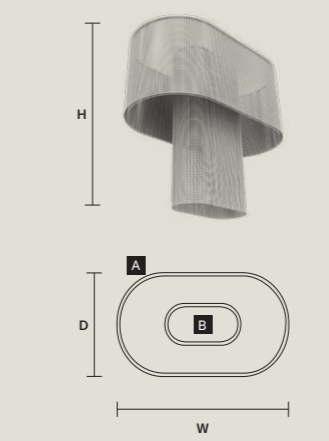

GALASSIA O1 SNG		CE	
W	201 cm / 79.10"		
D	201 cm / 79.10"		
H	100 cm / 39.40"		
■	80 kg / 176.00 lb		
STANDARD INTEGRATED LED LIGHTING			
	93,6 W CRI>95		
	3000 K – 12051 NOMINAL LM		
ON REQUEST			
	93,6 W CRI>95		
	2700 K – 11448 NOMINAL LM		

GALASSIA O1 TPL		CE	
W	362 cm / 142.50"		
D	201 cm / 79.10"		
H	100 cm / 39.40"		
■	170 kg / 374.00 lb		
STANDARD INTEGRATED LED LIGHTING			
	204 W CRI>95		
	3000 K – 26265 NOMINAL LM		
ON REQUEST			
	204 W CRI>95		
	2700 K – 24951 NOMINAL LM		

GALASSIA O3 SNG		CE	
W	257 cm / 101.20"		
D	156 cm / 61.40"		
H	25 cm / 9.80"		
■	40 kg / 88.00 lb		
STANDARD INTEGRATED LED LIGHTING			
	79,2 W CRI>95		
	3000 K – 10197 NOMINAL LM		
ON REQUEST			
	79,2 W CRI>95		
	2700 K – 9687 NOMINAL LM		

GALASSIA Q1 SNG		CE	
W	227 cm / 89.40"		
D	126 cm / 49.60"		
H	100 cm / 39.40"		
■	80 kg / 176.00 lb		
STANDARD INTEGRATED LED LIGHTING			
	96,8 W CRI>95		
	3000 K – 12462 NOMINAL LM		
ON REQUEST			
	96,8 W CRI>95		
	2700 K – 11838 NOMINAL LM		

GALASSIA R1 DBL		CE	
W	486 cm / 191.30"		
D	202 cm / 79.50"		
H	100 cm / 39.40"		
■	440 kg / 968.00 lb		
STANDARD INTEGRATED LED LIGHTING			
	601,6 W CRI>95		
	3000 K – 77404 NOMINAL LM		
ON REQUEST			
	601,6 W CRI>95		
	2700 K – 73533 NOMINAL LM		

GALASSIA R2 SNG		CE	
W	229 cm / 90.20"		
D	116 cm / 45.70"		
H	100 cm / 39.40"		
■	110 kg / 242.00 lb		
STANDARD INTEGRATED LED LIGHTING			
	150,4 W CRI>95		
	3000 K – 19363 NOMINAL LM		
ON REQUEST			
	150,4 W CRI>95		
	2700 K – 18394 NOMINAL LM		

MODULES	
A	OUTSIDE H50 36 × CORNER 20x20
B	INSIDE H50 4 × CORNER 20x20 2 × STRAIGHT 100 2 × STRAIGHT 50
DRIVER	
	1 × RECESSED

MODULES	
A	COMBO A H50 (x4) 12 × CORNER 20x20 2 × STRAIGHT 100 4 × STRAIGHT 50
B	COMBO B H100 (x2) 4 × CORNER 20x20 2 × STRAIGHT 50
C	COMBO C H100 (x1) 4 × CORNER 20x20 2 × STRAIGHT 100
DRIVER	
	2 × RECESSED

MODULES	
A	OUTSIDE H50 12 × CORNER 20x20 8 × ARCH 50
B	INSIDE H100 4 × ARCH 50
DRIVER	
	1 × RECESSED

MODULES	
A	OUTSIDE H50 20 × CORNER 20x20 16 × ARCH 50
B	INSIDE H100 4 × ARCH 50 4 × STRAIGHT 100
DRIVER	
	2 × RECESSED

MODULES	
	4 × CORNER 20x20 4 × STRAIGHT 50 4 × ARCH 50 4 × ARCH 75
DRIVER	
	1 × RECESSED

MODULES	
A	OUTSIDE H50 4 × ARCH 125 4 × STRAIGHT 100
B	INSIDE H100 4 × ARCH 50 2 × STRAIGHT 50
DRIVER	
	1 × RECESSED

MODULES	
A	COMBO A H25 8 × ARCH 200 8 × ARCH 50
B	COMBO B H50 8 × ARCH 175 8 × ARCH 75
C	COMBO C H75 8 × ARCH 150 8 × ARCH 100
D	COMBO D H100 8 × ARCH 125
DRIVER	
	2 × RECESSED

MODULES	
A	COMBO A H25 2 × ARCH 200 2 × ARCH 50
B	COMBO B H50 2 × ARCH 175 2 × ARCH 75
C	COMBO C H75 2 × ARCH 150 2 × ARCH 100
D	COMBO D H100 2 × ARCH 125
DRIVER	
	1 × RECESSED