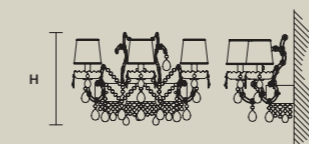

DISCOVER MORE

SINGLE CANOPIES

SINGLE CANOPY

SIZE		FRAME FINISHINGS	CANOPY FINISHINGS	PRODUCT NAME
ø	16,5 cm / 6.50"	G03+F01	G03	ETERNAL S 13/80/70
H	8 cm / 3.10"	G04+F02	G04	ETERNAL S 18/700/70
				ETERNAL S 21/125/75
				ETERNAL S 24/152/65
				ETERNAL S 32/200/65