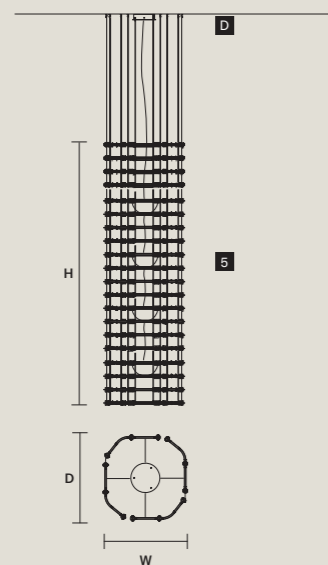

RAQAM N7
BASIC BATCH A
MODULO 7 x 8

W 117 cm / 46.10"
D 60 cm / 23.60"
H 50 cm / 19.70"
■ 12 kg / 26.40 lb

INTEGRATED LED LIGHTING

48 LED LIGHTS CRI>85
3000 K - 72 W
9360 NOMINAL LM

RAQAM O1
COMPOSITION
BASIC BATCH B x 5

W 93.5 cm / 36.80"
D 93.5 cm / 36.80"
H 250 cm / 98.40"
■ 135 kg / 297.00 lb

INTEGRATED LED LIGHTING

480 LED LIGHTS CRI>85
3000 K - 720 W
93600 NOMINAL LM

RAQAM P4
BASIC BATCH A
MODULO 7 x 32

∅ 126 cm / 49.60"
H 223 cm / 87.80"
■ 42 kg / 92.40 lb

INTEGRATED LED LIGHTING

192 LED LIGHTS CRI>85
3000 K - 288 W
37440 NOMINAL LM

RAQAM Q5
BASIC BATCH D - MODULO 1 x 16
+ MODULO 1 x 8 + MODULO 1 x 8

∅ 385 cm / 151.60"
H 209 cm / 82.30"
■ 120 kg / 264.00 lb

INTEGRATED LED LIGHTING

256 LED LIGHTS CRI>85
3000 K - 384 W
49920 NOMINAL LM

MODULES
7 x 8

MODULES
5 x 80

MODULES
7 x 32

MODULES
1 x 32

CANOPY
RECESSED

CANOPY
D x 1

∅ 10 cm / 3.90"
H 2,5 cm / 1.00"

CANOPY
C x 1

∅ 42 cm / 16.50"
H 6 cm / 2.40"

CANOPY
D x 1

∅ 10 cm / 3.90"
H 2,5 cm / 1.00"

CABLES
x16 SINGLE STEEL CABLES

CABLES
x15 SINGLE STEEL CABLES

CABLES
x32 SINGLE STEEL CABLES

CABLES
x67 SINGLE STEEL CABLES

RAQAM Q5
BASIC BATCH E
MODULO 1 x 10

∅ 266 cm / 104.70"
H 55 cm / 21.70"
■ 38 kg / 83.60 lb