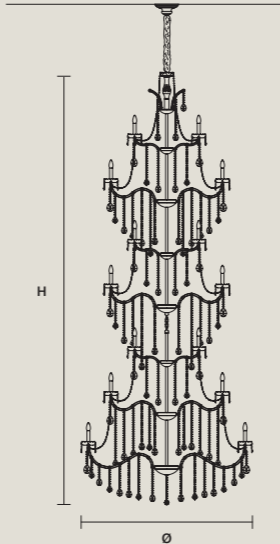

AQABA S 70/150/380

∅ 150 cm / 59.10"
H 380 cm / 149.60"
■ 105 kg / 231.00 lb

STANDARD LIGHTING
70×E12×40 W MAX (NOT INCL.)

INTEGRATED LED LIGHTING
RGB-W 70×LED SOURCE - 595 W TOT
DW 70×LED SOURCE - 567 W TOT