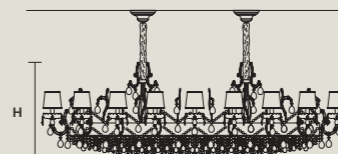

STANDARD LIGHTING

16×E12×40 W MAX (NOT INCL.)
16×E26×60 W MAX (NOT INCL.)