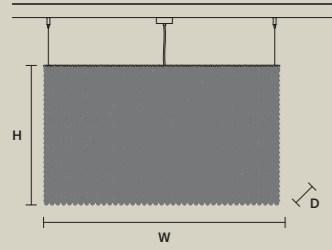

STANDARD LIGHTING

11×E14×10 W MAX (NOT INCL.)

CUBO S/LONG/I

W 100 cm / 39.40"
D 12,5 cm / 4.90"
H 60 cm / 23.60"

STANDARD LIGHTING
11xE14x10 W MAX (NOT INCL.)

CUBO S/LONG/J

W 50 cm / 19.70"
D 25 cm / 9.80"
H 20 cm / 7.90"