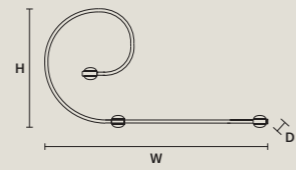

MODULE 3	
W	79,5 cm / 31.30"
D	5 cm / 2.00"
H	32 cm / 12.60"
■	1,2 kg / 2.60 lb
INTEGRATED LED LIGHTING	
6 LED LIGHTS CRI>85 3000 K – 9 W 1170 NOMINAL LM