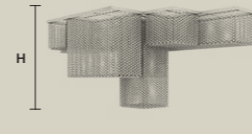

CUBO COMBO PL 150 RC

W	75 cm / 29.50"
D	150 cm / 59.10"
H	60 cm / 23.60"
■	54 kg / 118.80 lb

STANDARD LIGHTING
53×E14×10 W MAX (NOT INCL.)