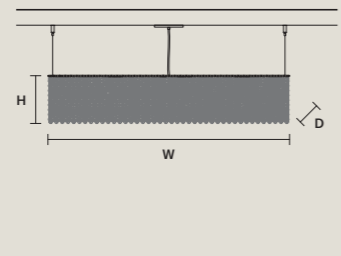

STANDARD LIGHTING

18xE12x40 W MAX (NOT INCL.)

CUBO S/LONG/S 

W	100 cm / 39.40"
D	50 cm / 19.70"
H	20 cm / 7.90"

STANDARD LIGHTING

12xE12x40 W MAX (NOT INCL.)

CUBO S/LONG/T 

W	100 cm / 39.40"
D	50 cm / 19.70"
H	40 cm / 15.70"