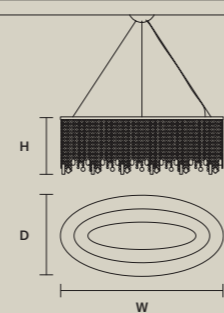

CRISTALLE S 6/120/40 OV

W 120 cm / 47.20"
D 60 cm / 23.60"
H 40 cm / 15.70"
■ 22 kg / 48.40 lb

STANDARD LIGHTING
6×E27×20 W MAX (NOT INCL.)