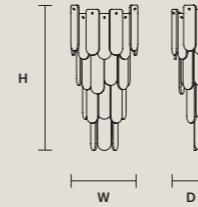

STANDARD LIGHTING

5×E12×40 W MAX (NOT INCL.)