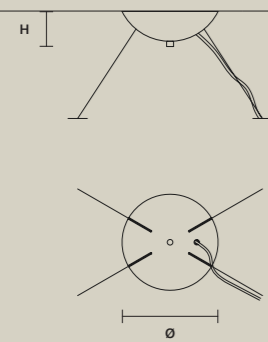

SINGLE CANOPY

SIZE	
Ø	18 cm / 7.10"
H	6 cm / 2.40"

FINISHINGS
● V87

PRODUCT NAME
ROYALE S 24/120/50 OV
ROYALE S 36/155/50 OV