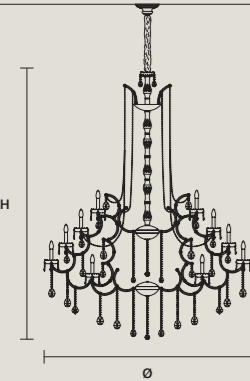

AQABA S 56/185/230

∅ 185 cm / 72.80"
H 230 cm / 90.60"
■ 103 kg / 226.60 lb

STANDARD LIGHTING
56×E12×40 W MAX (NOT INCL.)

INTEGRATED LED LIGHTING
RGB-W 56×LED SOURCE - 476 W TOT
DW 56×LED SOURCE - 453,6 W TOT