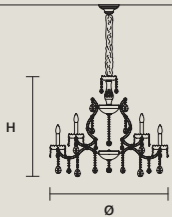

AQABA S 15/90/80

∅ 90 cm / 35.40"
H 80 cm / 31.50"
■ 20 kg / 44.00 lb

STANDARD LIGHTING
15×E12×40 W MAX (NOT INCL.)

INTEGRATED LED LIGHTING
RGB-W 15×LED SOURCE - 127,5 W TOT
DW 15×LED SOURCE - 121,5 W TOT