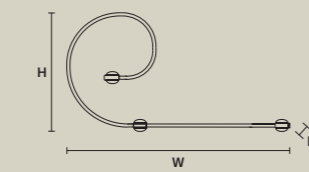

MODULE 5	
w	36 cm / 14.20"
d	5 cm / 2.00"
H	55 cm / 21.60"
■	1,2 kg / 2.60 lb
INTEGRATED LED LIGHTING	
6 LED LIGHTS CRI>85	
3000 K – 9 W	
1170 NOMINAL LM