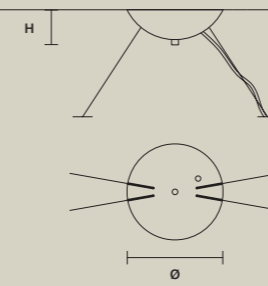

SINGLE CANOPIES

SINGLE CANOPY

SIZE	
Ø	18 cm / 7.10"
H	6 cm / 2.40"

● V90

PRODUCT NAME
PALLADIO S 5/80/18 LN
PALLADIO S 6/100/18 LN
PALLADIO S 7/120/18 LN