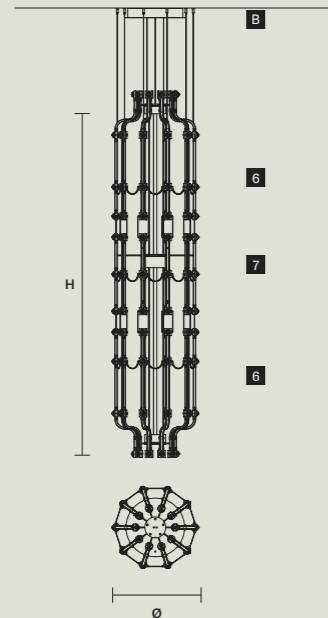

**RAQAM M7
BASIC BATCH A
MODULO 6 × 20 + MODULO 7 × 10**

∅ 62 cm / 24.40"
H 263 cm / 103.50"
■ 62 kg / 136.40 lb

INTEGRATED LED LIGHTING
220 LED LIGHTS CRI>85
3000 K – 330 W
42900 NOMINAL LM