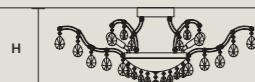

AQABA PL 7/100/40

∅ 100 cm / 39.40"
H 40 cm / 15.70"
■ 25 kg / 55.00 lb

STANDARD LIGHTING

7×E12×40 W MAX (NOT INCL.)

INTEGRATED LED LIGHTING

RGB-W 7×LED SOURCE - 59,5 W TOT

DW 7×LED SOURCE - 56,7 W TOT