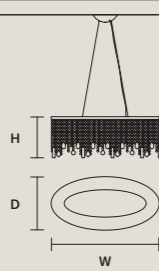

CRISTALLE S 4/80/30 OV

W 80 cm / 31.50"
D 40 cm / 15.70"
H 30 cm / 11.80"
■ 11 kg / 24.30 lb

STANDARD LIGHTING
4×E26×60 W MAX (NOT INCL.)