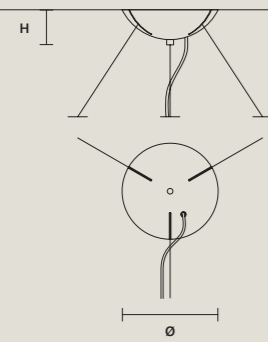

33×E12×40 W MAX (NOT INCL.)

DISCOVER MORE

SINGLE CANOPIES

SINGLE CANOPY

SIZE	
Ø	18 cm / 7.10"
H	6 cm / 2.40"

FINISHINGS
● V87

PRODUCT NAME
ROYALE S 9/50/55
ROYALE S 30/80/75
ROYALE S 40/100/110

SINGLE CANOPY