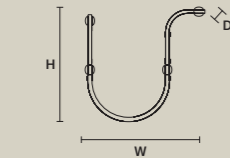

MODULE 4	
w	47,5 cm / 18.70"
d	5 cm / 2.00"
H	49 cm / 19.30"
■	1,5 kg / 3.30 lb
INTEGRATED LED LIGHTING	
8 LED LIGHTS CRI>85	
3000 K – 12 W	
1560 NOMINAL LM