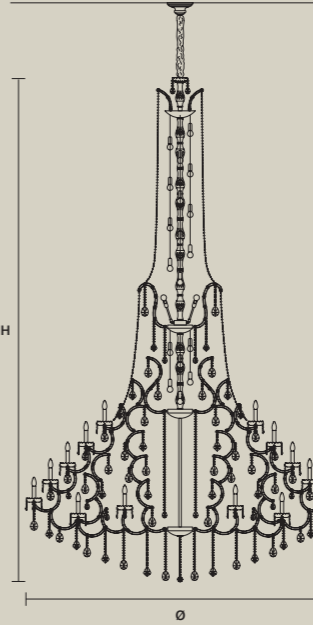

AQABA S 116/245/400

∅ 245 cm / 96.50"
H 400 cm / 157.50"
■ 200 kg / 440.00 lb

STANDARD LIGHTING
116×E14×10 W MAX (NOT INCL.)

INTEGRATED LED LIGHTING
RGB-W 116×LED SOURCE - 986 W TOT
DW 116×LED SOURCE - 939,6 W TOT