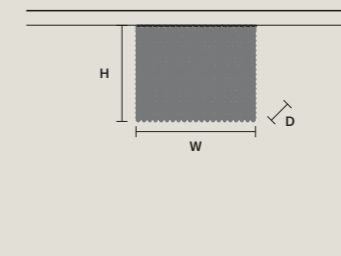

CUBO PL/SQUARE/LARGE 40

W	50 cm / 19.70"
D	50 cm / 19.70"
H	40 cm / 15.70"

STANDARD LIGHTING

12xE12x40 W MAX (NOT INCL.)