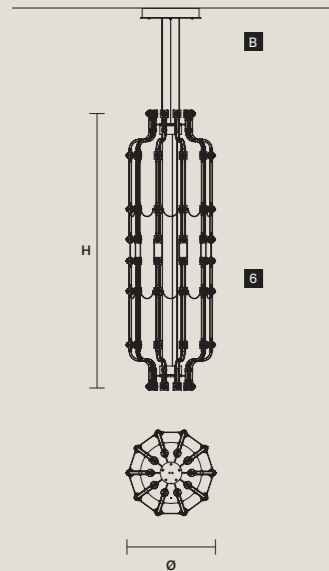

**RAQAM M6
BASIC BATCH A
MODULO 6 × 20**

∅ 60 cm / 23.60"
H 200 cm / 78.70"
■ 45 kg / 99.00 lb

INTEGRATED LED LIGHTING
160 LED LIGHTS CRI>85
3000 K – 240 W
31200 NOMINAL LM