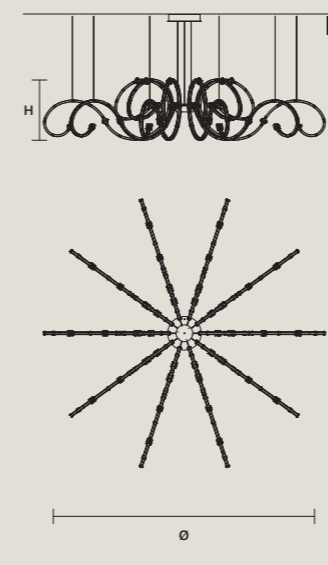

INTEGRATED LED LIGHTING

80 LED LIGHTS CRI>85
3000 K - 120 W
15600 NOMINAL LM

MODULES
1 x 10

CANOPY
A x 1

∅ 30 cm / 11.80"
H 6 cm / 2.40"

CABLES
x13 SINGLE STEEL CABLES

RAQAM R1
BASIC BATCH B
MODULO 1 x 32

W 227 cm / 89.40"
D 470 cm / 185.00"
H 223 cm / 87.80"
■ 104 kg / 228.80 lb