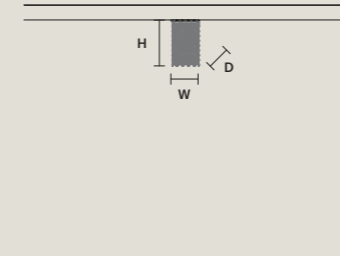

CUBO PL/SQUARE/SMALL 20

W	12,5 cm / 4.90"
D	12,5 cm / 4.90"
H	20 cm / 7.90"

STANDARD LIGHTING

1xE12x40 W MAX (NOT INCL.)