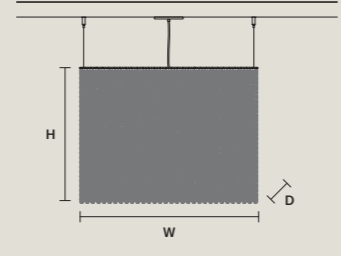

CUBO S/LONG/O

W	75 cm / 29.50"
D	25 cm / 9.80"
H	40 cm / 15.70"

STANDARD LIGHTING

17xE12x40 W MAX (NOT INCL.)