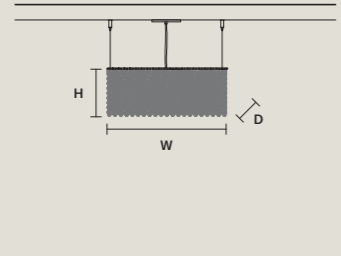

CUBO S/LONG/I 

W	100 cm / 39.40"
D	12,5 cm / 4.90"
H	60 cm / 23.60"

STANDARD LIGHTING

11xE12x40 W MAX (NOT INCL.)

CUBO S/LONG/J 

W	50 cm / 19.70"
D	25 cm / 9.80"
H	20 cm / 7.90"

STANDARD LIGHTING

8xE12x40 W MAX (NOT INCL.)