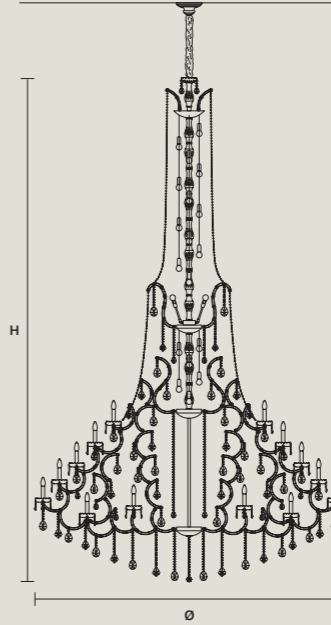

AQABA S 116/245/400

∅ 245 cm / 96.50"
H 400 cm / 157.50"
■ 200 kg / 440.00 lb

STANDARD LIGHTING
116×E12×40 W MAX (NOT INCL.)

INTEGRATED LED LIGHTING
RGB-W 116×LED SOURCE - 986 W TOT
DW 116×LED SOURCE - 939,6 W TOT