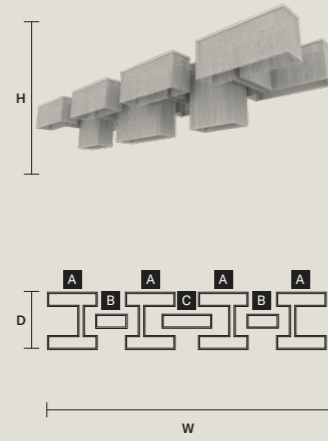

GALASSIA O1 SNG		CE	
W	201 cm / 79.10"		
D	201 cm / 79.10"		
H	100 cm / 39.40"		
■	80 kg / 176.00 lb		
STANDARD INTEGRATED LED LIGHTING			
	93,6 W CRI>95		
	3000 K – 12051 NOMINAL LM		
ON REQUEST			
	93,6 W CRI>95		
	2700 K – 11448 NOMINAL LM		

GALASSIA O1 TPL		CE	
W	362 cm / 142.50"		
D	201 cm / 79.10"		
H	100 cm / 39.40"		
■	170 kg / 374.00 lb		
STANDARD INTEGRATED LED LIGHTING			
	204 W CRI>95		
	3000 K – 26265 NOMINAL LM		
ON REQUEST			
	204 W CRI>95		
	2700 K – 24951 NOMINAL LM		

GALASSIA O3 SNG		CE	
W	257 cm / 101.20"		
D	156 cm / 61.40"		
H	25 cm / 9.80"		
■	40 kg / 88.00 lb		
STANDARD INTEGRATED LED LIGHTING			
	79,2 W CRI>95		
	3000 K – 10197 NOMINAL LM		
ON REQUEST			
	79,2 W CRI>95		
	2700 K – 9687 NOMINAL LM		

GALASSIA Q1 SNG		CE	
W	227 cm / 89.40"		
D	126 cm / 49.60"		
H	100 cm / 39.40"		
■	80 kg / 176.00 lb		
STANDARD INTEGRATED LED LIGHTING			
	96,8 W CRI>95		
	3000 K – 12462 NOMINAL LM		
ON REQUEST			
	96,8 W CRI>95		
	2700 K – 11838 NOMINAL LM		

GALASSIA R1 DBL		CE	
W	486 cm / 191.30"		
D	202 cm / 79.50"		
H	100 cm / 39.40"		
■	440 kg / 968.00 lb		
STANDARD INTEGRATED LED LIGHTING			
	601,6 W CRI>95		
	3000 K – 77404 NOMINAL LM		
ON REQUEST			
	601,6 W CRI>95		
	2700 K – 73533 NOMINAL LM		

GALASSIA R2 SNG		CE	
W	229 cm / 90.20"		
D	116 cm / 45.70"		
H	100 cm / 39.40"		
■	110 kg / 242.00 lb		
STANDARD INTEGRATED LED LIGHTING			
	150,4 W CRI>95		
	3000 K – 19363 NOMINAL LM		
ON REQUEST			
	150,4 W CRI>95		
	2700 K – 18394 NOMINAL LM		

MODULES	
A	OUTSIDE H50 36 × CORNER 20x20
B	INSIDE H50 4 × CORNER 20x20 2 × STRAIGHT 100 2 × STRAIGHT 50
DRIVER	
	1 × RECESSED

MODULES	
A	COMBO A H50 (x4) 12 × CORNER 20x20 2 × STRAIGHT 100 4 × STRAIGHT 50
B	COMBO B H100 (x2) 4 × CORNER 20x20 2 × STRAIGHT 50
C	COMBO C H100 (x1) 4 × CORNER 20x20 2 × STRAIGHT 100
DRIVER	
	2 × RECESSED

MODULES	
A	OUTSIDE H50 12 × CORNER 20x20 8 × ARCH 50
B	INSIDE H100 4 × ARCH 50
DRIVER	
	1 × RECESSED

MODULES	
A	OUTSIDE H50 20 × CORNER 20x20 16 × ARCH 50
B	INSIDE H100 4 × ARCH 50 4 × STRAIGHT 100
DRIVER	
	2 × RECESSED

MODULES	
	4 × CORNER 20x20 4 × STRAIGHT 50 4 × ARCH 50 4 × ARCH 75
DRIVER	
	1 × RECESSED

MODULES	
A	OUTSIDE H50 4 × ARCH 125 4 × STRAIGHT 100
B	INSIDE H100 4 × ARCH 50 2 × STRAIGHT 50
DRIVER	
	1 × RECESSED

MODULES	
A	COMBO A H25 8 × ARCH 200 8 × ARCH 50
B	COMBO B H50 8 × ARCH 175 8 × ARCH 75
C	COMBO C H75 8 × ARCH 150 8 × ARCH 100
D	COMBO D H100 8 × ARCH 125
DRIVER	
	2 × RECESSED

MODULES	
A	COMBO A H25 2 × ARCH 200 2 × ARCH 50
B	COMBO B H50 2 × ARCH 175 2 × ARCH 75
C	COMBO C H75 2 × ARCH 150 2 × ARCH 100
D	COMBO D H100 2 × ARCH 125
DRIVER	
	1 × RECESSED