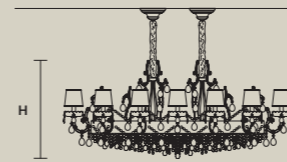

ETERNAL S 24/152/65

W 152 cm / 59.80"
D 86 cm / 33.90"
H 65 cm / 25.60"
■ 43 kg / 94.60 lb

STANDARD LIGHTING
12×E14×10 W MAX (NOT INCL.)
12×E27×20 W MAX (NOT INCL.)