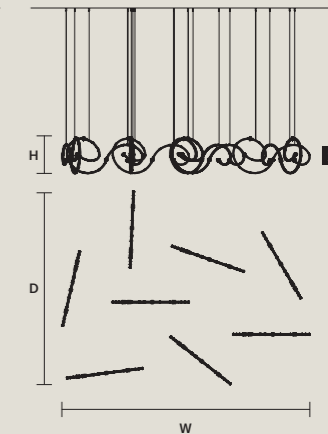

**RAQAM N6
BASIC BATCH A
MODULO 1 × 8**

W 369 cm / 145.30"
D 290 cm / 114.20"
H 57 cm / 22.40"
■ 27 kg / 59.40 lb

INTEGRATED LED LIGHTING
64 LED LIGHTS CRI>85
3000 K – 96 W
12480 NOMINAL LM