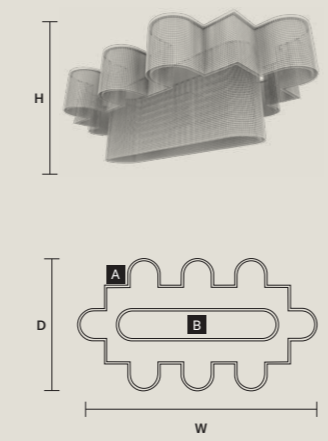

GALASSIA O1 SNG		CE	
W	201 cm / 79.10"		
D	201 cm / 79.10"		
H	100 cm / 39.40"		
■	80 kg / 176.00 lb		
STANDARD INTEGRATED LED LIGHTING			
	93,6 W CRI>95		
	3000 K – 12051 NOMINAL LM		
ON REQUEST			
	93,6 W CRI>95		
	2700 K – 11448 NOMINAL LM		

GALASSIA O1 TPL		CE	
W	362 cm / 142.50"		
D	201 cm / 79.10"		
H	100 cm / 39.40"		
■	170 kg / 374.00 lb		
STANDARD INTEGRATED LED LIGHTING			
	204 W CRI>95		
	3000 K – 26265 NOMINAL LM		
ON REQUEST			
	204 W CRI>95		
	2700 K – 24951 NOMINAL LM		

GALASSIA O3 SNG		CE	
W	257 cm / 101.20"		
D	156 cm / 61.40"		
H	25 cm / 9.80"		
■	40 kg / 88.00 lb		
STANDARD INTEGRATED LED LIGHTING			
	79,2 W CRI>95		
	3000 K – 10197 NOMINAL LM		
ON REQUEST			
	79,2 W CRI>95		
	2700 K – 9687 NOMINAL LM		

GALASSIA Q1 SNG		CE	
W	227 cm / 89.40"		
D	126 cm / 49.60"		
H	100 cm / 39.40"		
■	80 kg / 176.00 lb		
STANDARD INTEGRATED LED LIGHTING			
	96,8 W CRI>95		
	3000 K – 12462 NOMINAL LM		
ON REQUEST			
	96,8 W CRI>95		
	2700 K – 11838 NOMINAL LM		

GALASSIA R1 DBL		CE	
W	486 cm / 191.30"		
D	202 cm / 79.50"		
H	100 cm / 39.40"		
■	440 kg / 968.00 lb		
STANDARD INTEGRATED LED LIGHTING			
	601,6 W CRI>95		
	3000 K – 77404 NOMINAL LM		
ON REQUEST			
	601,6 W CRI>95		
	2700 K – 73533 NOMINAL LM		

GALASSIA R2 SNG		CE	
W	229 cm / 90.20"		
D	116 cm / 45.70"		
H	100 cm / 39.40"		
■	110 kg / 242.00 lb		
STANDARD INTEGRATED LED LIGHTING			
	150,4 W CRI>95		
	3000 K – 19363 NOMINAL LM		
ON REQUEST			
	150,4 W CRI>95		
	2700 K – 18394 NOMINAL LM		

MODULES	
A	OUTSIDE H50 36 × CORNER 20x20
B	INSIDE H50 4 × CORNER 20x20 2 × STRAIGHT 100 2 × STRAIGHT 50
DRIVER	
	1 × RECESSED

MODULES	
A	COMBO A H50 (x4) 12 × CORNER 20x20 2 × STRAIGHT 100 4 × STRAIGHT 50
B	COMBO B H100 (x2) 4 × CORNER 20x20 2 × STRAIGHT 50
C	COMBO C H100 (x1) 4 × CORNER 20x20 2 × STRAIGHT 100
DRIVER	
	2 × RECESSED

MODULES	
A	OUTSIDE H50 12 × CORNER 20x20 8 × ARCH 50
B	INSIDE H100 4 × ARCH 50
DRIVER	
	1 × RECESSED

MODULES	
A	OUTSIDE H50 20 × CORNER 20x20 16 × ARCH 50
B	INSIDE H100 4 × ARCH 50 4 × STRAIGHT 100
DRIVER	
	2 × RECESSED

MODULES	
	4 × CORNER 20x20 4 × STRAIGHT 50 4 × ARCH 50 4 × ARCH 75
DRIVER	
	1 × RECESSED

MODULES	
A	OUTSIDE H50 4 × ARCH 125 4 × STRAIGHT 100
B	INSIDE H100 4 × ARCH 50 2 × STRAIGHT 50
DRIVER	
	1 × RECESSED

MODULES	
A	COMBO A H25 8 × ARCH 200 8 × ARCH 50
B	COMBO B H50 8 × ARCH 175 8 × ARCH 75
C	COMBO C H75 8 × ARCH 150 8 × ARCH 100
D	COMBO D H100 8 × ARCH 125
DRIVER	
	2 × RECESSED

MODULES	
A	COMBO A H25 2 × ARCH 200 2 × ARCH 50
B	COMBO B H50 2 × ARCH 175 2 × ARCH 75
C	COMBO C H75 2 × ARCH 150 2 × ARCH 100
D	COMBO D H100 2 × ARCH 125
DRIVER	
	1 × RECESSED