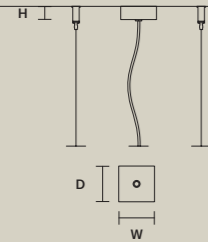

SINGLE CANOPY

SIZE		FINISHINGS	PRODUCT NAME
W	6,7 cm / 2.60"	● G04	CUBO S/SQUARE/MEDIUM 20
D	6,7 cm / 2.60"		CUBO S/SQUARE/MEDIUM 40
H	2,5 cm / 1.00"		CUBO S/SQUARE/MEDIUM 60
			CUBO S/SQUARE/MEDIUM 80
			CUBO S/SQUARE/LARGE 20
			CUBO S/SQUARE/LARGE 40
			CUBO S/LONG/A
			CUBO S/LONG/B
			CUBO S/LONG/C
			CUBO S/LONG/D
			CUBO S/LONG/E
			CUBO S/LONG/F
			CUBO S/LONG/G
			CUBO S/LONG/H
			CUBO S/LONG/I
			CUBO S/LONG/J
			CUBO S/LONG/K
			CUBO S/LONG/L
			CUBO S/LONG/M
			CUBO S/LONG/N
			CUBO S/LONG/O
			CUBO S/LONG/P
			CUBO S/LONG/Q
			CUBO S/LONG/R
			CUBO S/LONG/S
			CUBO S/LONG/T