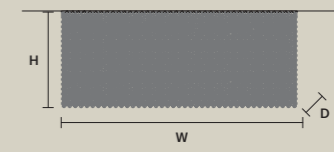

CUBO PL/LONG/Q		CE
W	100 cm / 39.40"	
D	25 cm / 9.80"	
H	40 cm / 15.70"	
STANDARD LIGHTING		
18×E14×10 W MAX (NOT INCL.)