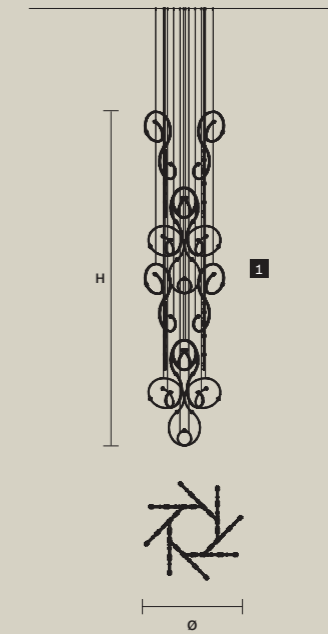

RAQAM R3
BASIC BATCH A
MODULO 1 × 16

∅ 125 cm / 49.20"
H 530 cm / 208.70"
■ 52 kg / 114.40 lb

INTEGRATED LED LIGHTING
128 LED LIGHTS CRI>85
3000 K – 192 W
24960 NOMINAL LM