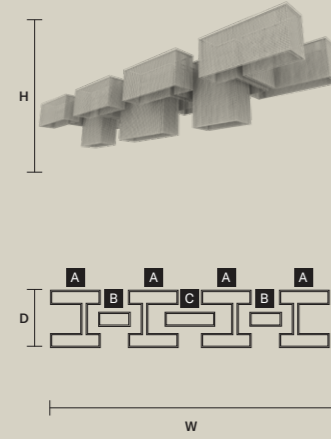

GALASSIA O1 SNG		CE	
W	201 cm / 79.10"		
D	201 cm / 79.10"		
H	100 cm / 39.40"		
■	80 kg / 176.00 lb		
STANDARD INTEGRATED LED LIGHTING			
	93,6 W CRI>95		
	3000 K – 12051 NOMINAL LM		
ON REQUEST			
	93,6 W CRI>95		
	2700 K – 11448 NOMINAL LM		

GALASSIA O1 TPL		CE	
W	362 cm / 142.50"		
D	201 cm / 79.10"		
H	100 cm / 39.40"		
■	170 kg / 374.00 lb		
STANDARD INTEGRATED LED LIGHTING			
	204 W CRI>95		
	3000 K – 26265 NOMINAL LM		
ON REQUEST			
	204 W CRI>95		
	2700 K – 24951 NOMINAL LM		

GALASSIA O3 SNG		CE	
W	257 cm / 101.20"		
D	156 cm / 61.40"		
H	25 cm / 9.80"		
■	40 kg / 88.00 lb		
STANDARD INTEGRATED LED LIGHTING			
	79,2 W CRI>95		
	3000 K – 10197 NOMINAL LM		
ON REQUEST			
	79,2 W CRI>95		
	2700 K – 9687 NOMINAL LM		

GALASSIA Q1 SNG		CE	
W	227 cm / 89.40"		
D	126 cm / 49.60"		
H	100 cm / 39.40"		
■	80 kg / 176.00 lb		
STANDARD INTEGRATED LED LIGHTING			
	96,8 W CRI>95		
	3000 K – 12462 NOMINAL LM		
ON REQUEST			
	96,8 W CRI>95		
	2700 K – 11838 NOMINAL LM		

GALASSIA R1 DBL		CE	
W	486 cm / 191.30"		
D	202 cm / 79.50"		
H	100 cm / 39.40"		
■	440 kg / 968.00 lb		
STANDARD INTEGRATED LED LIGHTING			
	601,6 W CRI>95		
	3000 K – 77404 NOMINAL LM		
ON REQUEST			
	601,6 W CRI>95		
	2700 K – 73533 NOMINAL LM		

GALASSIA R2 SNG		CE	
W	229 cm / 90.20"		
D	116 cm / 45.70"		
H	100 cm / 39.40"		
■	110 kg / 242.00 lb		
STANDARD INTEGRATED LED LIGHTING			
	150,4 W CRI>95		
	3000 K – 19363 NOMINAL LM		
ON REQUEST			
	150,4 W CRI>95		
	2700 K – 18394 NOMINAL LM		

MODULES	
A	OUTSIDE H50 36 × CORNER 20x20
B	INSIDE H50 4 × CORNER 20x20 2 × STRAIGHT 100 2 × STRAIGHT 50
DRIVER	
	1 × RECESSED

MODULES	
A	COMBO A H50 (x4) 12 × CORNER 20x20 2 × STRAIGHT 100 4 × STRAIGHT 50
B	COMBO B H100 (x2) 4 × CORNER 20x20 2 × STRAIGHT 50
C	COMBO C H100 (x1) 4 × CORNER 20x20 2 × STRAIGHT 100
DRIVER	
	2 × RECESSED

MODULES	
A	OUTSIDE H50 12 × CORNER 20x20 8 × ARCH 50
B	INSIDE H100 4 × ARCH 50
DRIVER	
	1 × RECESSED

MODULES	
A	OUTSIDE H50 20 × CORNER 20x20 16 × ARCH 50
B	INSIDE H100 4 × ARCH 50 4 × STRAIGHT 100
DRIVER	
	2 × RECESSED

MODULES	
	4 × CORNER 20x20 4 × STRAIGHT 50 4 × ARCH 50 4 × ARCH 75
DRIVER	
	1 × RECESSED

MODULES	
A	OUTSIDE H50 4 × ARCH 125 4 × STRAIGHT 100
B	INSIDE H100 4 × ARCH 50 2 × STRAIGHT 50
DRIVER	
	1 × RECESSED

MODULES	
A	COMBO A H25 8 × ARCH 200 8 × ARCH 50
B	COMBO B H50 8 × ARCH 175 8 × ARCH 75
C	COMBO C H75 8 × ARCH 150 8 × ARCH 100
D	COMBO D H100 8 × ARCH 125
DRIVER	
	2 × RECESSED

MODULES	
A	COMBO A H25 2 × ARCH 200 2 × ARCH 50
B	COMBO B H50 2 × ARCH 175 2 × ARCH 75
C	COMBO C H75 2 × ARCH 150 2 × ARCH 100
D	COMBO D H100 2 × ARCH 125
DRIVER	
	1 × RECESSED