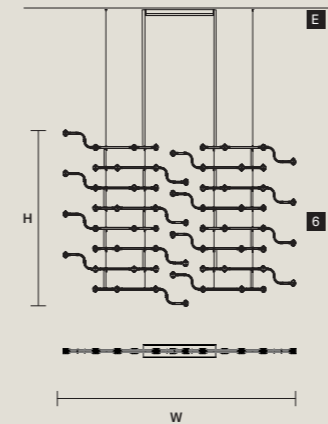

MODULES
6 ×8

CANOPY
E ×1
W 70 cm / 27.60"
D 15 cm / 5.90"
H 6 cm / 2.40"

CABLES
×4 SINGLE STEEL CABLES

**RAQAM N2
BASIC BATCH A16
MODULO 6 × 16**

W 225 cm / 88.60"
H 155 cm / 61.00"
■ 28 kg / 61.60 lb

INTEGRATED LED LIGHTING
128 LED LIGHTS CRI>85
3000 K – 192 W
24960 NOMINAL LM