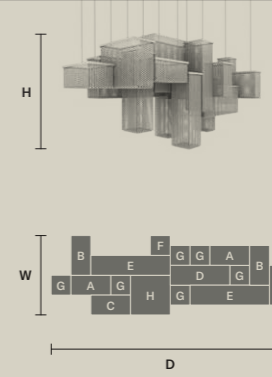

W 100 cm / 39.40"
 D 300 cm / 118.10"
 H 120 cm / 47.20"
 ■ 204 kg / 448.80 lb

STANDARD LIGHTING
 192×E14×10 W MAX (NOT INCL.)

MODULES

- A 2×Cubo S/Long/A
- B 1×Cubo S/Long/B
- C 2×Cubo S/Square/Small 40
- D 2×Cubo S/Square/Small 60
- E 1×Cubo S/Square/Medium 20
- F 3×Cubo S/Square/Medium 40