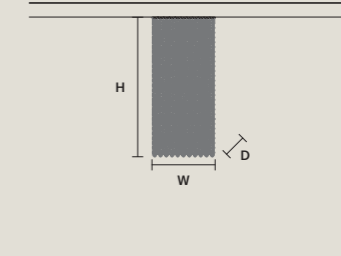

STANDARD LIGHTING

7xE12x40 W MAX (NOT INCL.)

CUBO PL/SQUARE/MEDIUM 60 

W	25 cm / 9.80"
D	25 cm / 9.80"
H	60 cm / 23.60"

STANDARD LIGHTING

8xE12x40 W MAX (NOT INCL.)

CUBO PL/SQUARE/MEDIUM 80 

W	25 cm / 9.80"
D	25 cm / 9.80"
H	80 cm / 31.50"