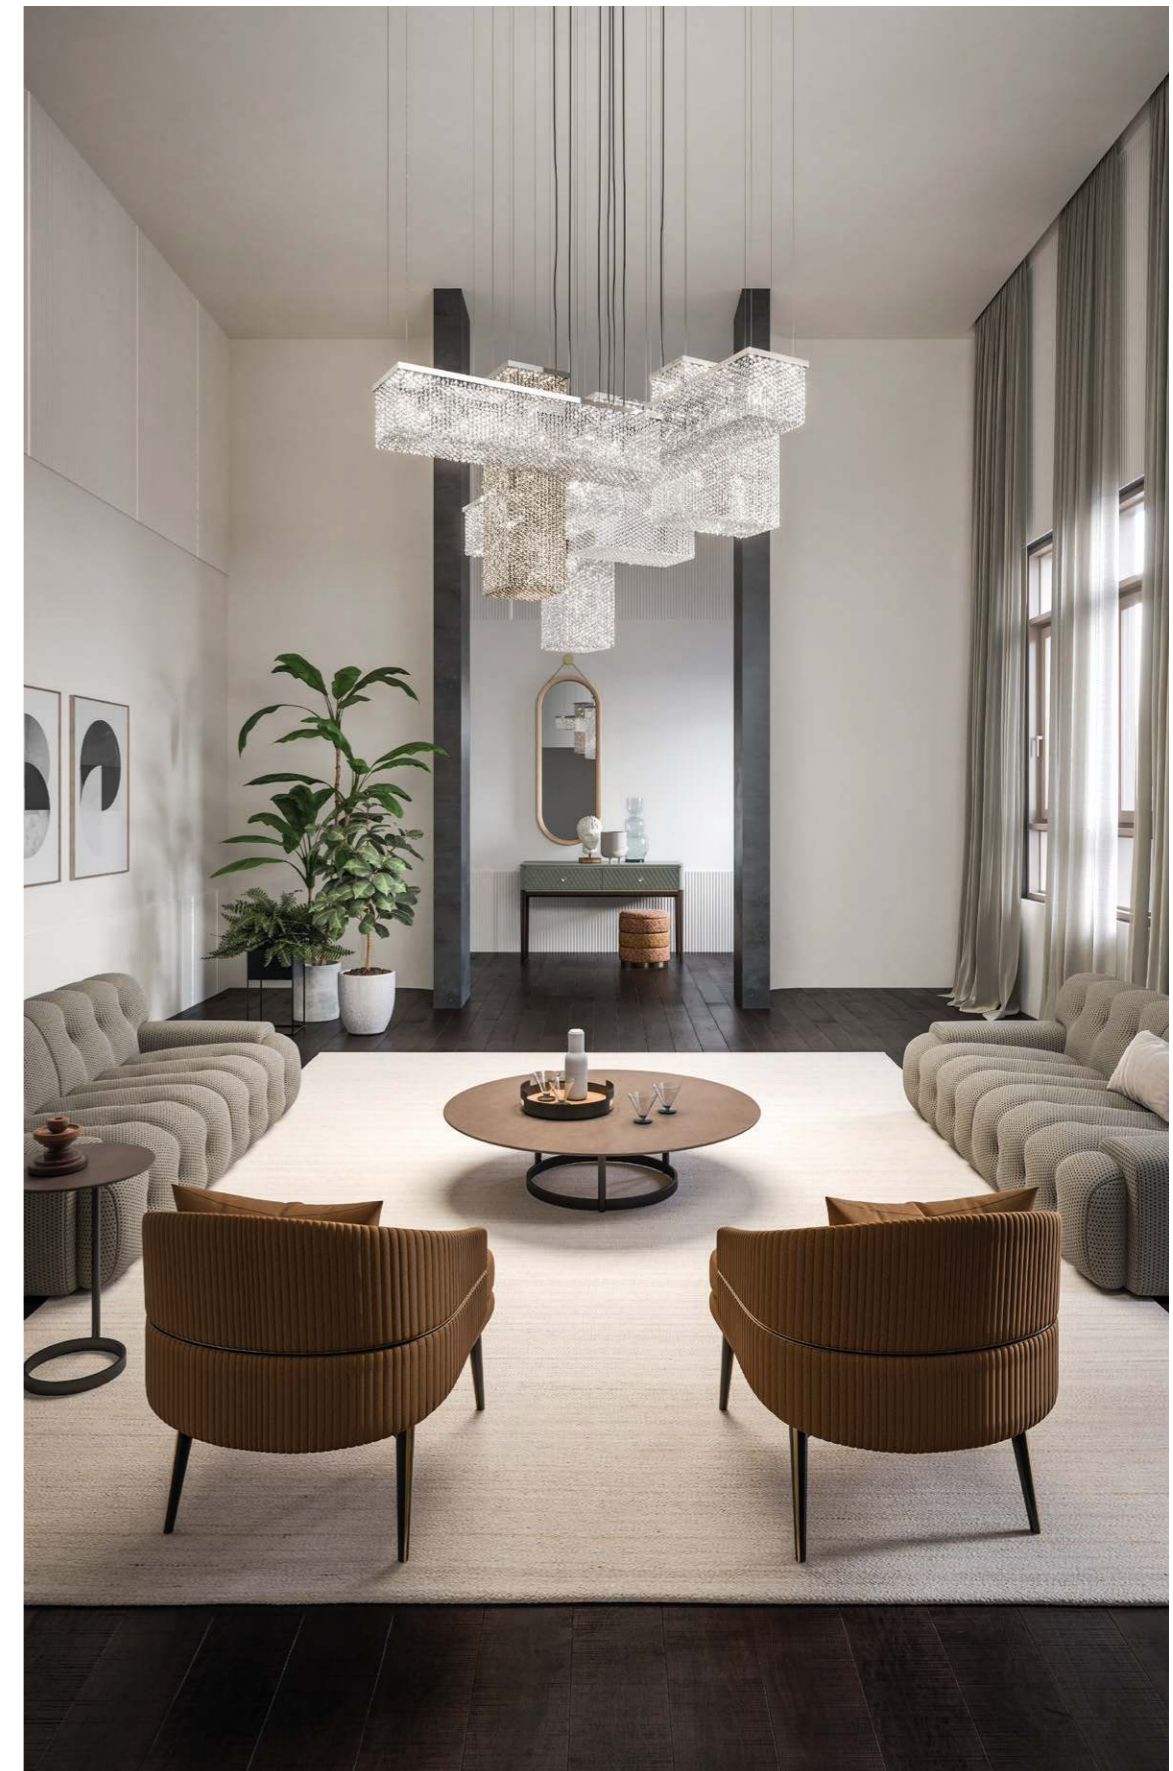

Cubo

CUBO COMBO S175 SQ

IT Combinando lucentezza ipnotica e rigore della geometria, il sistema modulare di parallelepipedi sospesi Cubo da vita ad architetture preziose ma dai confini definiti.

EN By combining hypnotic sparkle with geometric rigor Cubo, a modular system of suspended parallelepipeds, gives life to precious architectures featuring well-defined contours.

DESIGN BY
MASIERO LAB

SUSPENSION
CEILING
APPLIQUE