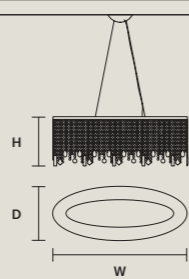

CRISTALLE S 5/100/35 OV

W 100 cm / 39.40"
D 40 cm / 15.70"
H 35 cm / 13.80"
■ 16 kg / 35.30 lb

STANDARD LIGHTING
5×E26×60 W MAX (NOT INCL.)