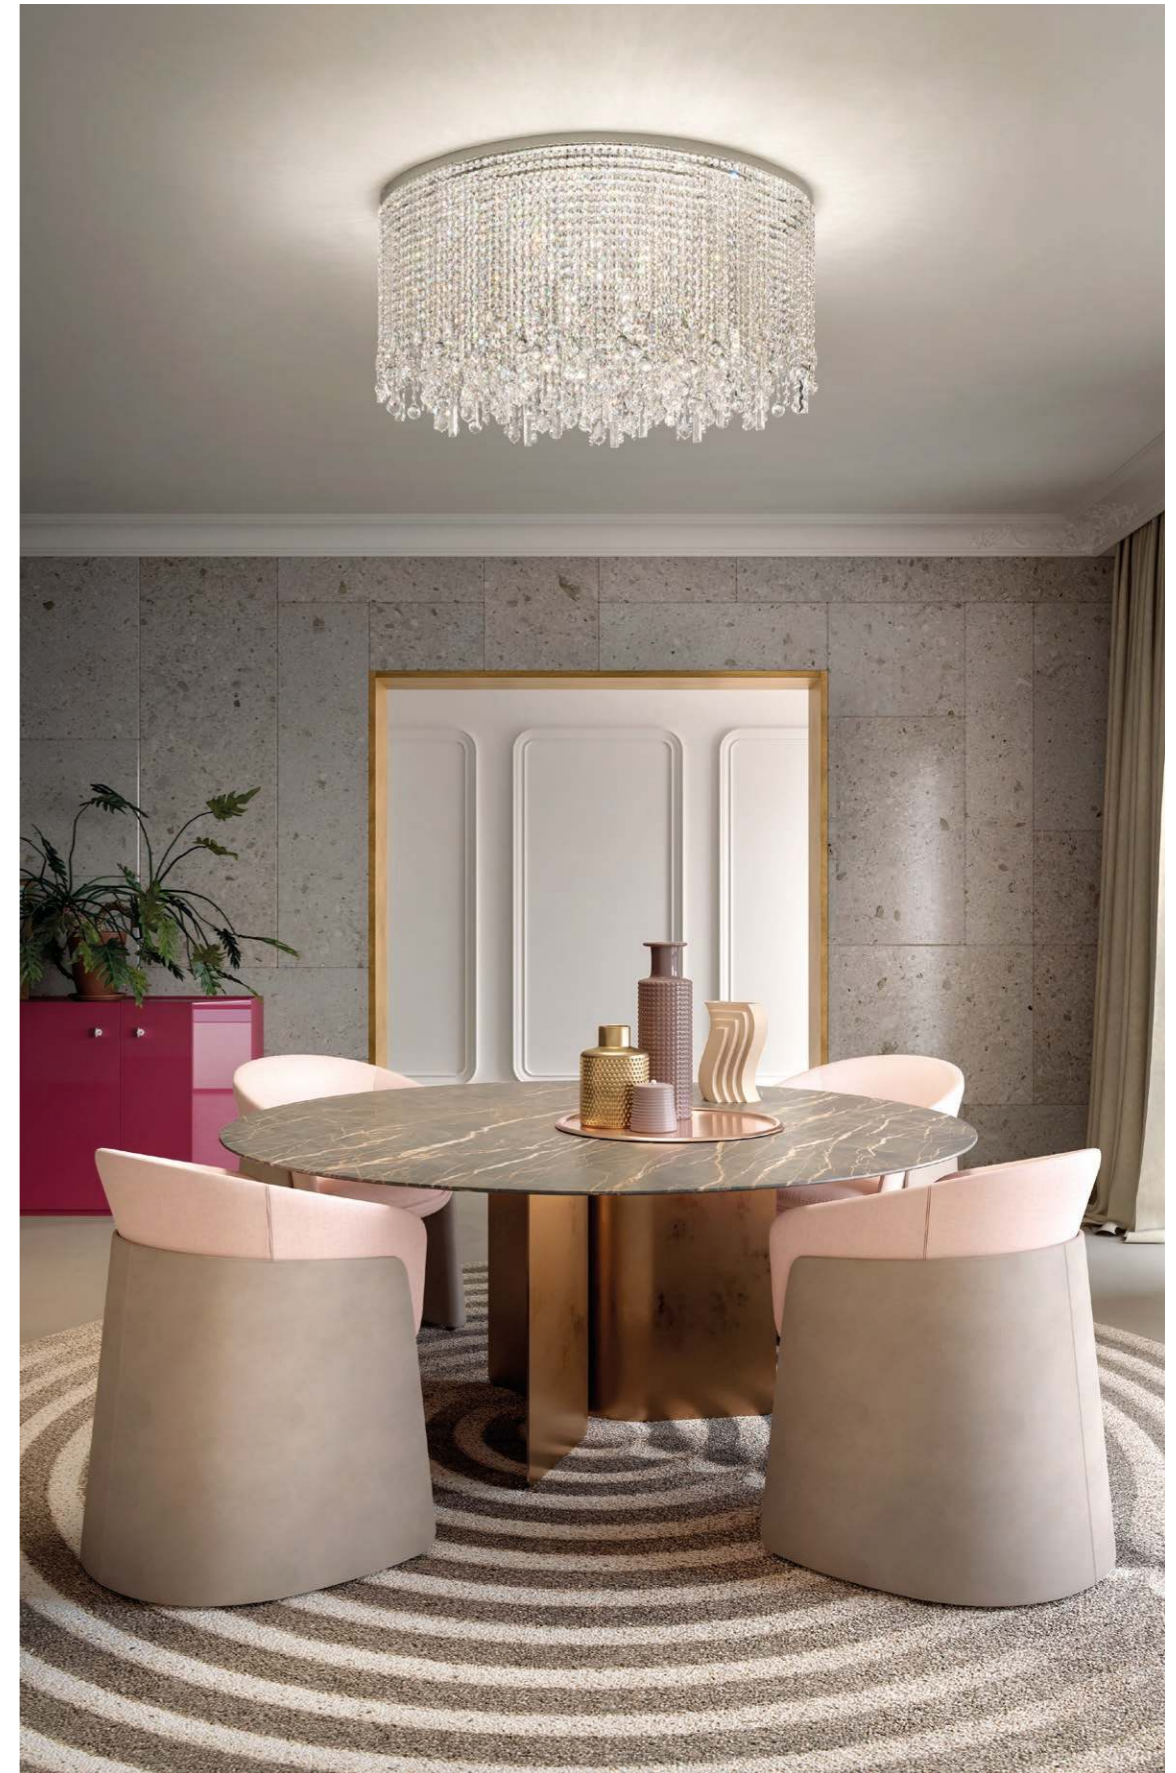

CRISTALLE
PL 12/100/40 RD