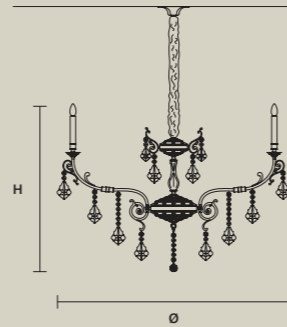

ODESSA
S 12/120/95

∅ 120 cm / 47.20"
H 95 cm / 37.40"
■ 35 kg / 77.00 lb

STANDARD LIGHTING
12×E14×10 W MAX (NOT INCL.)