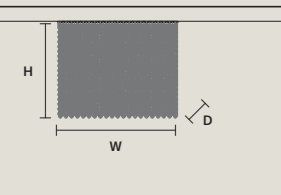

CUBO PL/LONG/K

W	50 cm / 19.70"
D	25 cm / 9.80"
H	40 cm / 15.70"
STANDARD LIGHTING	
12×E12×40 W MAX (NOT INCL.)