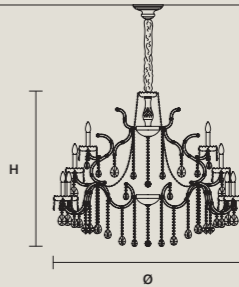

AQABA S 32/130/105

∅ 130 cm / 51.20"
H 105 cm / 41.30"
■ 53 kg / 116.60 lb

STANDARD LIGHTING
32×E12×40 W MAX (NOT INCL.)

INTEGRATED LED LIGHTING
RGB-W 32×LED SOURCE - 272 W TOT
DW 32×LED SOURCE - 259,2 W TOT