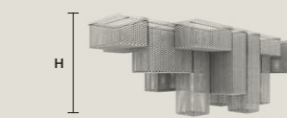

CUBO COMBO PL 100 SQ

W	100 cm / 39.40"
D	100 cm / 39.40"
H	80 cm / 31.50"
■	59 kg / 129.80 lb

STANDARD LIGHTING
51×E12×40 W MAX (NOT INCL.)

CUBO COMBO PL 175 SQ

W	175 cm / 68.90"
D	175 cm / 68.90"
H	80 cm / 31.50"
■	118 kg / 259.60 lb

STANDARD LIGHTING
107×E12×40 W MAX (NOT INCL.)

CUBO COMBO PL8 200 SQ

W	200 cm / 78.70"
D	200 cm / 78.70"
H	60 cm / 23.60"
■	108 kg / 237.60 lb

STANDARD LIGHTING
95×E12×40 W MAX (NOT INCL.)

CUBO COMBO PL21 200 SQ

W	200 cm / 78.70"
D	200 cm / 78.70"
H	80 cm / 31.50"
■	128 kg / 281.60 lb

STANDARD LIGHTING
151×E12×40 W MAX (NOT INCL.)

CUBO COMBO PL 150 RC

W	75 cm / 29.50"
D	150 cm / 59.10"
H	60 cm / 23.60"
■	54 kg / 118.80 lb

STANDARD LIGHTING
53×E12×40 W MAX (NOT INCL.)

CUBO COMBO PL 300 RC

W	100 cm / 39.40"
D	300 cm / 118.10"
H	80 cm / 31.50"
■	189 kg / 415.80 lb

STANDARD LIGHTING
195×E12×40 W MAX (NOT INCL.)

MODULES

- **A** 1xCubo PL/Long/B
- **B** 4xCubo PL/Square/Small 20
- **C** 3xCubo PL/Square/Small 40
- **D** 2xCubo PL/Square/Small 80
- **E** 2xCubo PL/Square/Medium 20
- **F** 1xCubo PL/Square/Medium 40
- **G** 2xCubo PL/Square/Medium 60

MODULES

- **A** 1xCubo PL/Long/P
- **B** 1xCubo PL/Long/Q
- **C** 1xCubo PL/Long/R
- **D** 1xCubo PL/Long/T
- **E** 1xCubo PL/Square/Medium 20
- **F** 1xCubo PL/Square/Medium 40
- **G** 1xCubo PL/Square/Medium 60
- **H** 1xCubo PL/Square/Medium 80
- **I** 1xCubo PL/Square/Large 40

MODULES

- **A** 1xCubo PL/Long/I
- **B** 1xCubo PL/Long/L
- **C** 1xCubo PL/Long/N
- **D** 1xCubo PL/Long/P
- **E** 1xCubo PL/Long/Q
- **F** 1xCubo PL/Long/S
- **G** 1xCubo PL/Square/Medium 20
- **H** 1xCubo PL/Square/Large 40

MODULES

- **A** 4xCubo PL/Square/Medium/20
- **B** 7xCubo PL/Square/Medium/40
- **C** 7xCubo PL/Square/Medium/60
- **D** 3xCubo PL/Square/Medium/80

MODULES

- **A** 1xCubo PL/Long/K
- **B** 2xCubo PL/Long/M
- **C** 2xCubo PL/Square/Medium 20
- **D** 1xCubo PL/Square/Medium 40
- **E** 1xCubo PL/Square/Medium 60

MODULES

- **A** 6xCubo PL/Long/I
- **B** 3xCubo PL/Long/K
- **C** 2xCubo PL/Long/L
- **D** 1xCubo PL/Long/O
- **E** 1xCubo PL/Long/Q
- **F** 1xCubo PL/Square/Medium 20
- **G** 1xCubo PL/Square/Medium 60
- **H** 4xCubo PL/Square/Medium 80