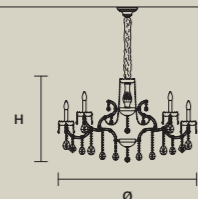

AQABA S 18/105/65

∅ 105 cm / 41.30"
H 65 cm / 25.60"
■ 23 kg / 50.60 lb

STANDARD LIGHTING 18×E14×10 W MAX (NOT INCL.)

INTEGRATED LED LIGHTING RGB-W 18×LED SOURCE - 153 W TOT

DW 18×LED SOURCE - 145,8 W TOT