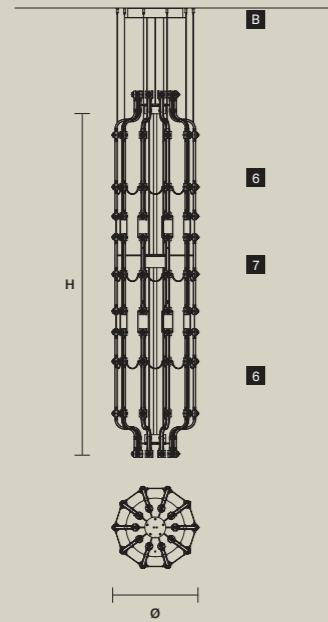

**RAQAM M6
BASIC BATCH A
MODULO 6 × 20**

∅ 60 cm / 23.60"
H 200 cm / 78.70"
■ 45 kg / 99.00 lb

INTEGRATED LED LIGHTING
160 LED LIGHTS CRI>85
3000 K – 240 W
31200 NOMINAL LM

**RAQAM M7
BASIC BATCH A
MODULO 6 × 20 + MODULO 7 × 10**

∅ 62 cm / 24.40"
H 263 cm / 103.50"
■ 62 kg / 136.40 lb

INTEGRATED LED LIGHTING
220 LED LIGHTS CRI>85
3000 K – 330 W
42900 NOMINAL LM

**RAQAM M7 ADDITIONAL
ELEMENT TO INCREASE THE
OVERALL HEIGHT MODULO 7 × 10**

∅ 62 cm / 24.40"
H 58 cm / 22.80"
■ 18 kg / 39.60 lb

INTEGRATED LED LIGHTING
60 LED LIGHTS CRI>85
3000 K – 90 W
11700 NOMINAL LM

**RAQAM N2
BASIC BATCH A8
MODULO 6 × 8**

W 225 cm / 88.60"
H 76 cm / 29.90"
■ 16 kg / 35.20 lb

INTEGRATED LED LIGHTING
64 LED LIGHTS CRI>85
3000 K – 96 W
12480 NOMINAL LM

**RAQAM N2
BASIC BATCH A16
MODULO 6 × 16**

W 225 cm / 88.60"
H 155 cm / 61.00"
■ 28 kg / 61.60 lb

INTEGRATED LED LIGHTING
128 LED LIGHTS CRI>85
3000 K – 192 W
24960 NOMINAL LM

**RAQAM N2
BASIC BATCH B8
MODULO 6 × 8**

W 121 cm / 47.60"
H 155 cm / 61.00"
■ 16 kg / 35.20 lb

INTEGRATED LED LIGHTING
64 LED LIGHTS CRI>85
3000 K – 96 W
12480 NOMINAL LM

**RAQAM N2
BASIC BATCH B16
MODULO 6 × 16**

W 121 cm / 47.60"
H 311 cm / 122.40"
■ 28 kg / 61.60 lb

INTEGRATED LED LIGHTING
128 LED LIGHTS CRI>85
3000 K – 192 W
24960 NOMINAL LM

**RAQAM N6
BASIC BATCH A
MODULO 1 × 8**

W 369 cm / 145.30"
D 290 cm / 114.20"
H 57 cm / 22.40"
■ 27 kg / 59.40 lb

INTEGRATED LED LIGHTING
64 LED LIGHTS CRI>85
3000 K – 96 W
12480 NOMINAL LM

MODULES
6 ×20

MODULES
6 ×20

7 ×10

MODULES
7 ×10

MODULES
6 ×8

MODULES
6 ×16

MODULES
6 ×8

MODULES
6 ×16

MODULES
1 ×8

CANOPY
B ×1
∅ 40 cm / 15.70"
H 6 cm / 2.40"

CANOPY
B ×1
∅ 40 cm / 15.70"
H 6 cm / 2.40"

CANOPY
E ×1
W 70 cm / 27.60"
D 15 cm / 5.90"
H 6 cm / 2.40"

CANOPY
E ×1
W 70 cm / 27.60"
D 15 cm / 5.90"
H 6 cm / 2.40"

CANOPY
E ×1
W 70 cm / 27.60"
D 15 cm / 5.90"
H 6 cm / 2.40"

CANOPY
E ×1
W 70 cm / 27.60"
D 15 cm / 5.90"
H 6 cm / 2.40"

CANOPY
RECESSED

CABLES
×3 SINGLE STEEL CABLES

CABLES
×13 SINGLE STEEL CABLES

CABLES
×4 SINGLE STEEL CABLES

CABLES
×4 SINGLE STEEL CABLES

CABLES
×2 SINGLE STEEL CABLES

CABLES
×2 SINGLE STEEL CABLES

CABLES
×16 SINGLE STEEL CABLES