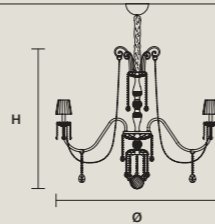

STANDARD LIGHTING

16×E12×40 W MAX (NOT INCL.)