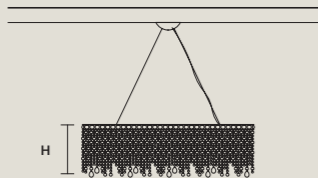

Nuage

Galvanised metal frame.
Clear glass or clear crystal
pendants. Traditional lighting.

FINISHINGS

PENDANTS

DIMMING CONTROL

Only with
dimmable bulbs

NUAGE S 6/124/40

w	124 cm / 48.80"
d	15 cm / 5.90"
H	40 cm / 15.70"
■	17 kg / 37.40 lb

STANDARD LIGHTING
6×E12×40 W MAX (NOT INCL.)