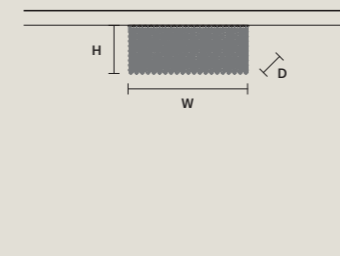

STANDARD LIGHTING

18xE12x40 W MAX (NOT INCL.)

CUBO PL/SQUARE/LARGE 20 

W	50 cm / 19.70"
D	50 cm / 19.70"
H	20 cm / 7.90"

STANDARD LIGHTING

12xE12x40 W MAX (NOT INCL.)

CUBO PL/SQUARE/LARGE 40 

W	50 cm / 19.70"
D	50 cm / 19.70"
H	40 cm / 15.70"