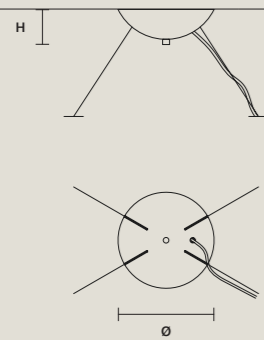

SINGLE CANOPY

SIZE	
Ø	18 cm / 7.10"
H	6 cm / 2.40"

FINISHINGS
● V90

PRODUCT NAME
PALLADIO S 12/103/18 OV
PALLADIO S 16/100/18 RC
PALLADIO S 16/150/18 OV
PALLADIO S 20/150/18 RC
PALLADIO S 22/200/18 OV
PALLADIO S 24/120/18 SQ
PALLADIO S 26/200/18 RC