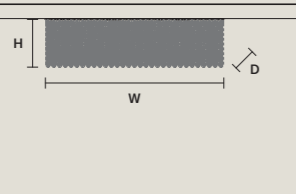

CUBO PL/LONG/E 

W	75 cm / 29.50"
D	12,5 cm / 4.90"
H	40 cm / 15.70"
STANDARD LIGHTING	
9×E12×40 W MAX (NOT INCL.)	

CUBO PL/LONG/F 

W	75 cm / 29.50"
D	12,5 cm / 4.90"
H	60 cm / 23.60"
STANDARD LIGHTING	
9×E12×40 W MAX (NOT INCL.)	