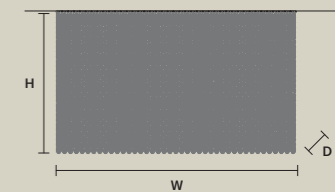

CUBO PL/LONG/R		CE
W	100 cm / 39.40"	
D	25 cm / 9.80"	
H	60 cm / 23.60"	
STANDARD LIGHTING		
18×E14×10 W MAX (NOT INCL.)