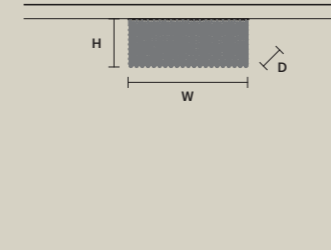

CUBO PL/SQUARE/LARGE 20

W 50 cm / 19.70"
D 50 cm / 19.70"
H 20 cm / 7.90"

STANDARD LIGHTING
12xE14x10 W MAX (NOT INCL.)