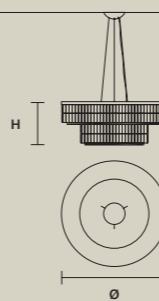

STANDARD LIGHTING

9×E27×20 W MAX (NOT INCL.)
* BULB MAX Ø 45 mm / 1.80"