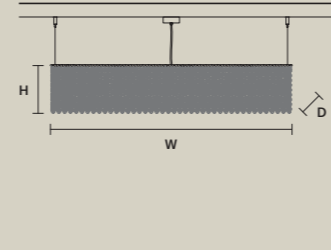

CUBO S/LONG/P

W 100 cm / 39.40"
D 25 cm / 9.80"
H 20 cm / 7.90"

STANDARD LIGHTING
12xE14x10 W MAX (NOT INCL.)