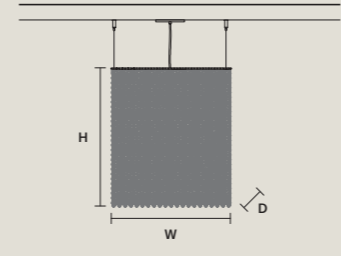

CUBO S/LONG/K 

W	50 cm / 19.70"
D	25 cm / 9.80"
H	40 cm / 15.70"

STANDARD LIGHTING

12xE12x40 W MAX (NOT INCL.)

CUBO S/LONG/L 

W	50 cm / 19.70"
D	25 cm / 9.80"
H	60 cm / 23.60"

STANDARD LIGHTING

12xE12x40 W MAX (NOT INCL.)