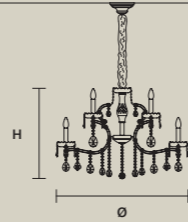

AQABA S 15/88/62

∅ 88 cm / 34.60"
H 62 cm / 24.40"
■ 19 kg / 41.80 lb

STANDARD LIGHTING 15×E14×10 W MAX (NOT INCL.)

INTEGRATED LED LIGHTING RGB-W 15×LED SOURCE - 127,5 W TOT

DW 15×LED SOURCE - 121,5 W TOT