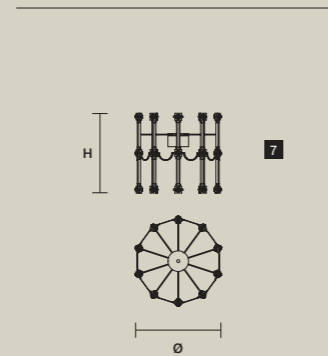

**RAQAM M6
BASIC BATCH A
MODULO 6 × 20**

∅ 60 cm / 23.60"
H 200 cm / 78.70"
■ 45 kg / 99.00 lb

INTEGRATED LED LIGHTING
160 LED LIGHTS CRI>85
3000 K – 240 W
31200 NOMINAL LM

**RAQAM M7
BASIC BATCH A
MODULO 6 × 20 + MODULO 7 × 10**

∅ 62 cm / 24.40"
H 263 cm / 103.50"
■ 62 kg / 136.40 lb

INTEGRATED LED LIGHTING
220 LED LIGHTS CRI>85
3000 K – 330 W
42900 NOMINAL LM

**RAQAM M7 ADDITIONAL
ELEMENT TO INCREASE THE
OVERALL HEIGHT MODULO 7 × 10**

∅ 62 cm / 24.40"
H 58 cm / 22.80"
■ 18 kg / 39.60 lb

INTEGRATED LED LIGHTING
60 LED LIGHTS CRI>85
3000 K – 90 W
11700 NOMINAL LM

**RAQAM N2
BASIC BATCH A8
MODULO 6 × 8**

W 225 cm / 88.60"
H 76 cm / 29.90"
■ 16 kg / 35.20 lb

INTEGRATED LED LIGHTING
64 LED LIGHTS CRI>85
3000 K – 96 W
12480 NOMINAL LM

**RAQAM N2
BASIC BATCH A16
MODULO 6 × 16**

W 225 cm / 88.60"
H 155 cm / 61.00"
■ 28 kg / 61.60 lb

INTEGRATED LED LIGHTING
128 LED LIGHTS CRI>85
3000 K – 192 W
24960 NOMINAL LM

**RAQAM N2
BASIC BATCH B8
MODULO 6 × 8**

W 121 cm / 47.60"
H 155 cm / 61.00"
■ 16 kg / 35.20 lb

INTEGRATED LED LIGHTING
64 LED LIGHTS CRI>85
3000 K – 96 W
12480 NOMINAL LM

**RAQAM N2
BASIC BATCH B16
MODULO 6 × 16**

W 121 cm / 47.60"
H 311 cm / 122.40"
■ 28 kg / 61.60 lb

INTEGRATED LED LIGHTING
128 LED LIGHTS CRI>85
3000 K – 192 W
24960 NOMINAL LM

**RAQAM N6
BASIC BATCH A
MODULO 1 × 8**

W 369 cm / 145.30"
D 290 cm / 114.20"
H 57 cm / 22.40"
■ 27 kg / 59.40 lb

INTEGRATED LED LIGHTING
64 LED LIGHTS CRI>85
3000 K – 96 W
12480 NOMINAL LM

MODULES
6 ×20

MODULES
6 ×20

7 ×10

MODULES
7 ×10

MODULES
6 ×8

MODULES
6 ×16

MODULES
6 ×8

MODULES
6 ×16

MODULES
1 ×8

CANOPY
B ×1
∅ 40 cm / 15.70"
H 6 cm / 2.40"

CANOPY
B ×1
∅ 40 cm / 15.70"
H 6 cm / 2.40"

CANOPY
E ×1
W 70 cm / 27.60"
D 15 cm / 5.90"
H 6 cm / 2.40"

CANOPY
E ×1
W 70 cm / 27.60"
D 15 cm / 5.90"
H 6 cm / 2.40"

CANOPY
E ×1
W 70 cm / 27.60"
D 15 cm / 5.90"
H 6 cm / 2.40"

CANOPY
E ×1
W 70 cm / 27.60"
D 15 cm / 5.90"
H 6 cm / 2.40"

CANOPY
RECESSED

CABLES
×3 SINGLE STEEL CABLES

CABLES
×13 SINGLE STEEL CABLES

CABLES
×4 SINGLE STEEL CABLES

CABLES
×4 SINGLE STEEL CABLES

CABLES
×2 SINGLE STEEL CABLES

CABLES
×2 SINGLE STEEL CABLES

CABLES
×16 SINGLE STEEL CABLES