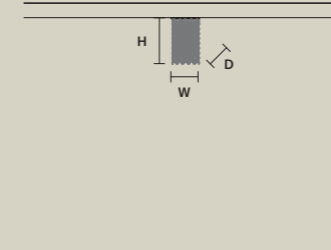

CUBO PL/SQUARE/ SMALL 20

W 12,5 cm / 4.90"
D 12,5 cm / 4.90"
H 20 cm / 7.90"

STANDARD LIGHTING
1xE14x10 W MAX (NOT INCL.)