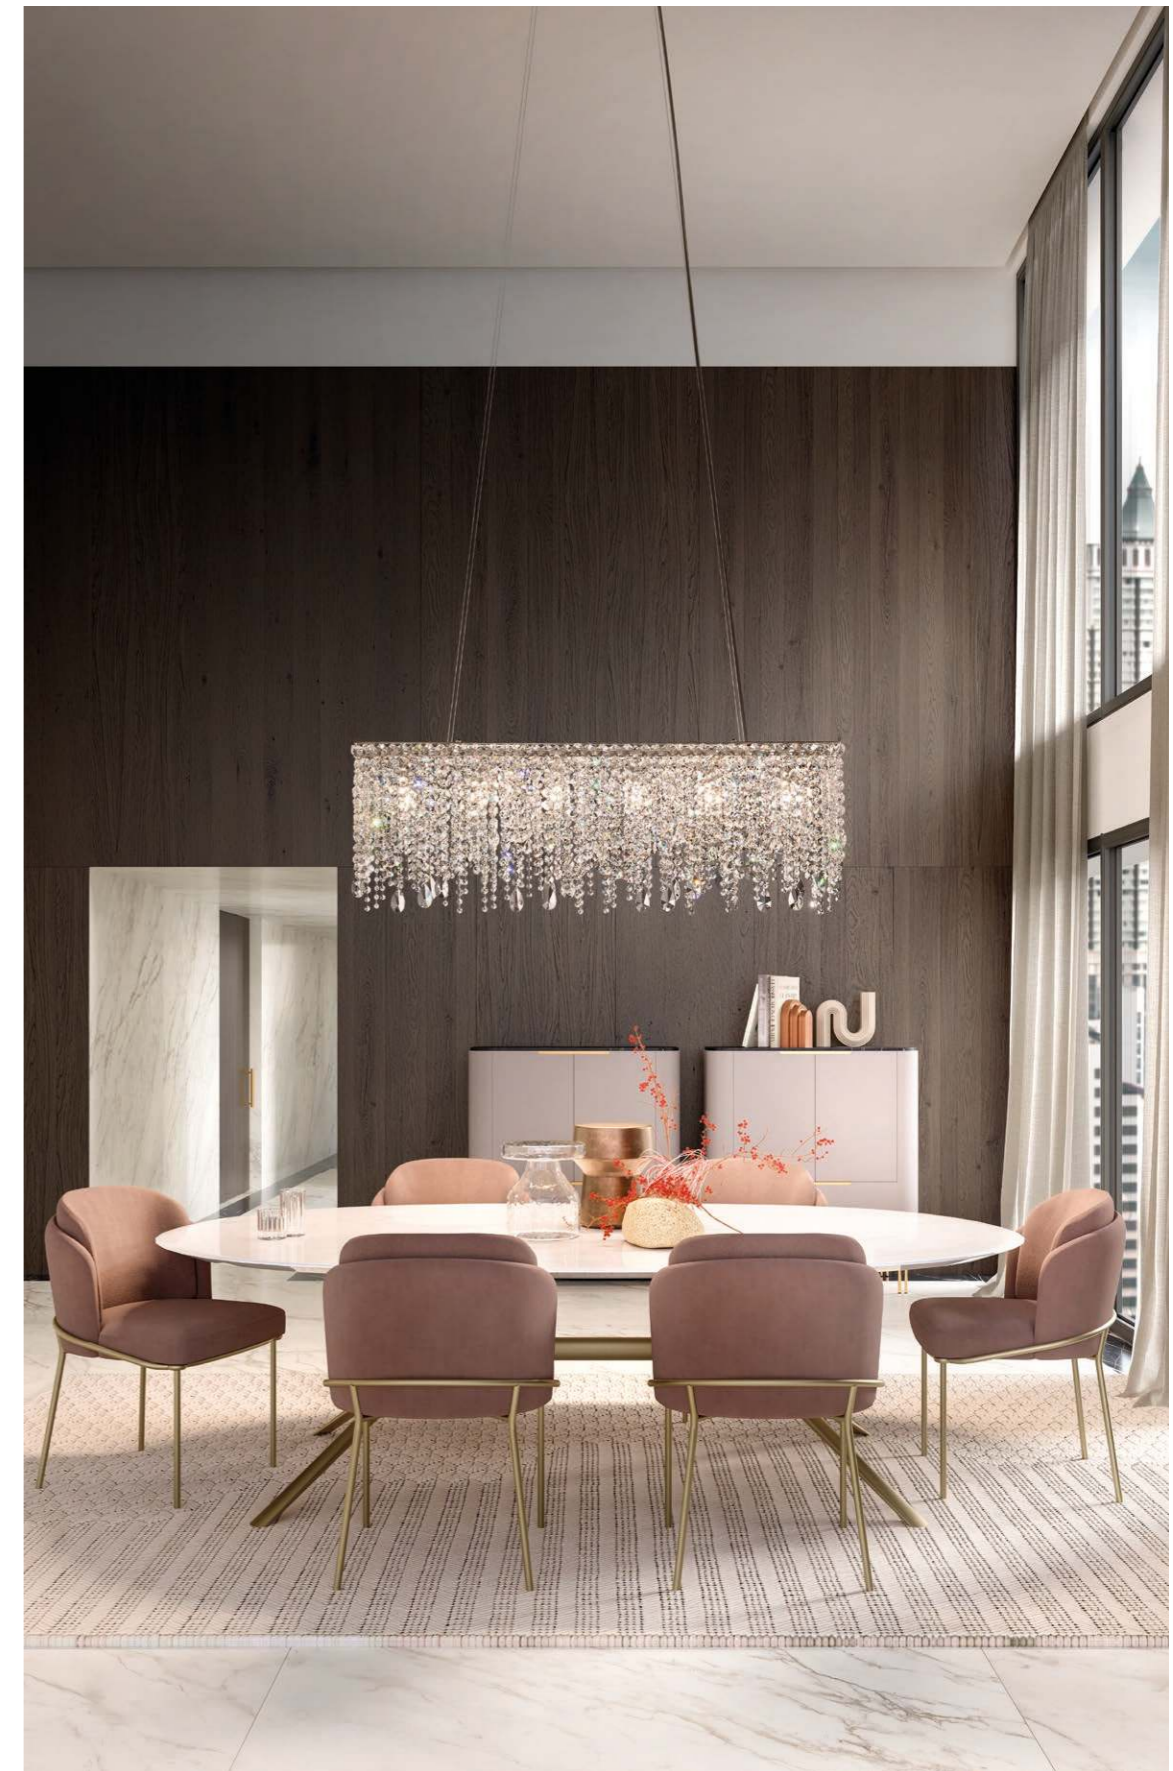

Nuage

NUAGE S 6/124/40

IT Come una soffice nuvola Nuage crea eleganti giochi scenografici, grazie alla spettacolare rifrazione della luce dei preziosi pendagli in cristallo.

EN Like a soft cloud, Nuage creates elegant lighting effects through the spectacular light refraction of its precious crystal pendants.

DESIGN BY
MASIERO LAB

SUSPENSION
APPLIQUE