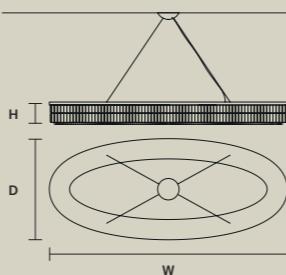

STANDARD LIGHTING

22×E27×20 W MAX (NOT INCL.)
* BULB MAX Ø 45 mm / 1.80"