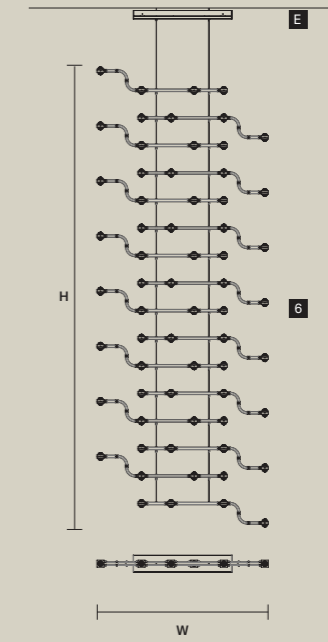

**RAQAM M6
BASIC BATCH A
MODULO 6 × 20**

∅ 60 cm / 23.60"
H 200 cm / 78.70"
■ 45 kg / 99.00 lb

INTEGRATED LED LIGHTING
160 LED LIGHTS CRI>85
3000 K – 240 W
31200 NOMINAL LM

**RAQAM M7
BASIC BATCH A
MODULO 6 × 20 + MODULO 7 × 10**

∅ 62 cm / 24.40"
H 263 cm / 103.50"
■ 62 kg / 136.40 lb

INTEGRATED LED LIGHTING
220 LED LIGHTS CRI>85
3000 K – 330 W
42900 NOMINAL LM

**RAQAM M7 ADDITIONAL
ELEMENT TO INCREASE THE
OVERALL HEIGHT MODULO 7 × 10**

∅ 62 cm / 24.40"
H 58 cm / 22.80"
■ 18 kg / 39.60 lb

INTEGRATED LED LIGHTING
60 LED LIGHTS CRI>85
3000 K – 90 W
11700 NOMINAL LM

**RAQAM N2
BASIC BATCH A8
MODULO 6 × 8**

W 225 cm / 88.60"
H 76 cm / 29.90"
■ 16 kg / 35.20 lb

INTEGRATED LED LIGHTING
64 LED LIGHTS CRI>85
3000 K – 96 W
12480 NOMINAL LM

**RAQAM N2
BASIC BATCH A16
MODULO 6 × 16**

W 225 cm / 88.60"
H 155 cm / 61.00"
■ 28 kg / 61.60 lb

INTEGRATED LED LIGHTING
128 LED LIGHTS CRI>85
3000 K – 192 W
24960 NOMINAL LM

**RAQAM N2
BASIC BATCH B8
MODULO 6 × 8**

W 121 cm / 47.60"
H 155 cm / 61.00"
■ 16 kg / 35.20 lb

INTEGRATED LED LIGHTING
64 LED LIGHTS CRI>85
3000 K – 96 W
12480 NOMINAL LM

**RAQAM N2
BASIC BATCH B16
MODULO 6 × 16**

W 121 cm / 47.60"
H 311 cm / 122.40"
■ 28 kg / 61.60 lb

INTEGRATED LED LIGHTING
128 LED LIGHTS CRI>85
3000 K – 192 W
24960 NOMINAL LM

**RAQAM N6
BASIC BATCH A
MODULO 1 × 8**

W 369 cm / 145.30"
D 290 cm / 114.20"
H 57 cm / 22.40"
■ 27 kg / 59.40 lb

INTEGRATED LED LIGHTING
64 LED LIGHTS CRI>85
3000 K – 96 W
12480 NOMINAL LM

MODULES
6 ×20

MODULES
6 ×20

7 ×10

MODULES
7 ×10

MODULES
6 ×8

MODULES
6 ×16

MODULES
6 ×8

MODULES
6 ×16

MODULES
1 ×8

CANOPY
B ×1
∅ 40 cm / 15.70"
H 6 cm / 2.40"

CANOPY
B ×1
∅ 40 cm / 15.70"
H 6 cm / 2.40"

CANOPY
E ×1
W 70 cm / 27.60"
D 15 cm / 5.90"
H 6 cm / 2.40"

CANOPY
E ×1
W 70 cm / 27.60"
D 15 cm / 5.90"
H 6 cm / 2.40"

CANOPY
E ×1
W 70 cm / 27.60"
D 15 cm / 5.90"
H 6 cm / 2.40"

CANOPY
E ×1
W 70 cm / 27.60"
D 15 cm / 5.90"
H 6 cm / 2.40"

CANOPY
RECESSED

CABLES
×3 SINGLE STEEL CABLES

CABLES
×13 SINGLE STEEL CABLES

CABLES
×4 SINGLE STEEL CABLES

CABLES
×4 SINGLE STEEL CABLES

CABLES
×2 SINGLE STEEL CABLES

CABLES
×2 SINGLE STEEL CABLES

CABLES
×16 SINGLE STEEL CABLES