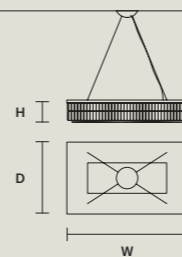

PALLADIO S 16/100/18 RC

W 100 cm / 39.40"
D 60 cm / 23.60"
H 18 cm / 7.10"
■ 27 kg / 59.40 lb

STANDARD LIGHTING
16×E26×60 W MAX (NOT INCL.)
* BULB MAX Ø 45 mm / 1.80"