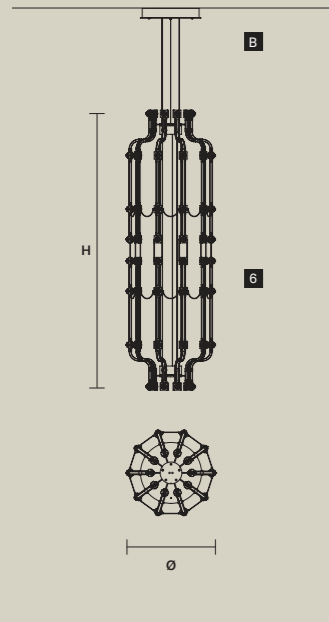

**RAQAM M6
BASIC BATCH A
MODULO 6 × 20**

∅ 60 cm / 23.60"
H 200 cm / 78.70"
■ 45 kg / 99.00 lb

INTEGRATED LED LIGHTING
160 LED LIGHTS CRI>85
3000 K – 240 W
31200 NOMINAL LM

**RAQAM M7
BASIC BATCH A
MODULO 6 × 20 + MODULO 7 × 10**

∅ 62 cm / 24.40"
H 263 cm / 103.50"
■ 62 kg / 136.40 lb

INTEGRATED LED LIGHTING
220 LED LIGHTS CRI>85
3000 K – 330 W
42900 NOMINAL LM

**RAQAM M7 ADDITIONAL
ELEMENT TO INCREASE THE
OVERALL HEIGHT MODULO 7 × 10**

∅ 62 cm / 24.40"
H 58 cm / 22.80"
■ 18 kg / 39.60 lb

INTEGRATED LED LIGHTING
60 LED LIGHTS CRI>85
3000 K – 90 W
11700 NOMINAL LM

**RAQAM N2
BASIC BATCH A8
MODULO 6 × 8**

W 225 cm / 88.60"
H 76 cm / 29.90"
■ 16 kg / 35.20 lb

INTEGRATED LED LIGHTING
64 LED LIGHTS CRI>85
3000 K – 96 W
12480 NOMINAL LM

**RAQAM N2
BASIC BATCH A16
MODULO 6 × 16**

W 225 cm / 88.60"
H 155 cm / 61.00"
■ 28 kg / 61.60 lb

INTEGRATED LED LIGHTING
128 LED LIGHTS CRI>85
3000 K – 192 W
24960 NOMINAL LM

**RAQAM N2
BASIC BATCH B8
MODULO 6 × 8**

W 121 cm / 47.60"
H 155 cm / 61.00"
■ 16 kg / 35.20 lb

INTEGRATED LED LIGHTING
64 LED LIGHTS CRI>85
3000 K – 96 W
12480 NOMINAL LM

**RAQAM N2
BASIC BATCH B16
MODULO 6 × 16**

W 121 cm / 47.60"
H 311 cm / 122.40"
■ 28 kg / 61.60 lb

INTEGRATED LED LIGHTING
128 LED LIGHTS CRI>85
3000 K – 192 W
24960 NOMINAL LM

**RAQAM N6
BASIC BATCH A
MODULO 1 × 8**

W 369 cm / 145.30"
D 290 cm / 114.20"
H 57 cm / 22.40"
■ 27 kg / 59.40 lb

INTEGRATED LED LIGHTING
64 LED LIGHTS CRI>85
3000 K – 96 W
12480 NOMINAL LM

MODULES
6 ×20

MODULES
6 ×20

7 ×10

MODULES
7 ×10

MODULES
6 ×8

MODULES
6 ×16

MODULES
6 ×8

MODULES
6 ×16

MODULES
1 ×8

CANOPY
B ×1
∅ 40 cm / 15.70"
H 6 cm / 2.40"

CANOPY
B ×1
∅ 40 cm / 15.70"
H 6 cm / 2.40"

CANOPY
E ×1
W 70 cm / 27.60"
D 15 cm / 5.90"
H 6 cm / 2.40"

CANOPY
E ×1
W 70 cm / 27.60"
D 15 cm / 5.90"
H 6 cm / 2.40"

CANOPY
E ×1
W 70 cm / 27.60"
D 15 cm / 5.90"
H 6 cm / 2.40"

CANOPY
E ×1
W 70 cm / 27.60"
D 15 cm / 5.90"
H 6 cm / 2.40"

CANOPY
RECESSED

CABLES
×3 SINGLE STEEL CABLES

CABLES
×13 SINGLE STEEL CABLES

CABLES
×4 SINGLE STEEL CABLES

CABLES
×4 SINGLE STEEL CABLES

CABLES
×2 SINGLE STEEL CABLES

CABLES
×2 SINGLE STEEL CABLES

CABLES
×16 SINGLE STEEL CABLES