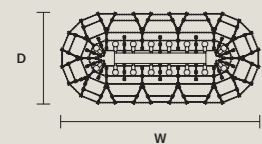

AQABA PL 16/155/37 OV

W 155 cm / 61.00"
D 73 cm / 28.70"
H 37 cm / 14.60"
■ 31 kg / 68.20 lb

STANDARD LIGHTING

16×E12×40 W MAX (NOT INCL.)

INTEGRATED LED LIGHTING

RGB-W 16×LED SOURCE - 136 W TOT

DW 16×LED SOURCE - 129,6 W TOT