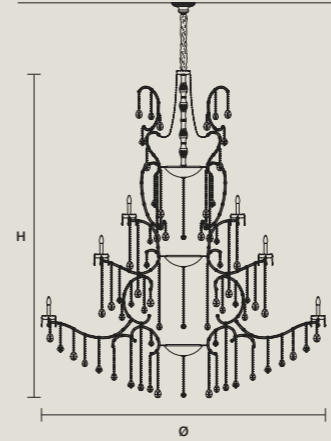

AQABA S 70/245/290

∅ 245 cm / 96.50"
H 290 cm / 114.20"
■ 233 kg / 512.60 lb

STANDARD LIGHTING
70×E12×40 W MAX (NOT INCL.)

INTEGRATED LED LIGHTING
RGB-W 70×LED SOURCE - 595 W TOT
DW 70×LED SOURCE - 567 W TOT