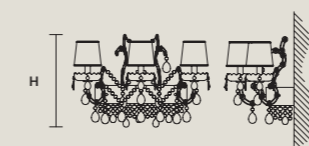

DISCOVER MORE

SINGLE CANOPIES

SINGLE CANOPY

SIZE		FRAME FINISHINGS	CANOPY FINISHINGS	PRODUCT NAME
ø	16,5 cm / 6.50"	G03+F01	G03	ETERNAL S 13/80/70
H	8 cm / 3.10"	G04+F02	G04	ETERNAL S 18/700/70
				ETERNAL S 21/125/75
				ETERNAL S 24/152/65
				ETERNAL S 32/200/65