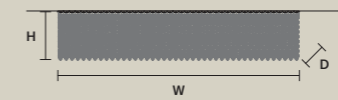

CUBO PL/LONG/P		CE
W	100 cm / 39.40"	
D	25 cm / 9.80"	
H	20 cm / 7.90"	
STANDARD LIGHTING		
12×E14×10 W MAX (NOT INCL.)