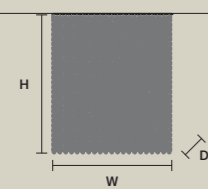

CUBO PL/LONG/K		CE
W	50 cm / 19.70"	
D	25 cm / 9.80"	
H	40 cm / 15.70"	
STANDARD LIGHTING		
12×E14×10 W MAX (NOT INCL.)		

CUBO PL/LONG/L		CE
W	50 cm / 19.70"	
D	25 cm / 9.80"	
H	60 cm / 23.60"	
STANDARD LIGHTING		
12×E14×10 W MAX (NOT INCL.)		