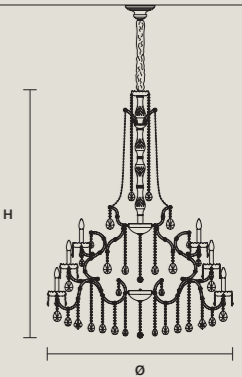

AQABA S 32/130/170

∅ 130 cm / 51.20"
H 170 cm / 66.90"
■ 45 kg / 99.00 lb

STANDARD LIGHTING
32×E12×40 W MAX (NOT INCL.)

INTEGRATED LED LIGHTING
RGB-W 32×LED SOURCE - 272 W TOT
DW 32×LED SOURCE - 259,2 W TOT