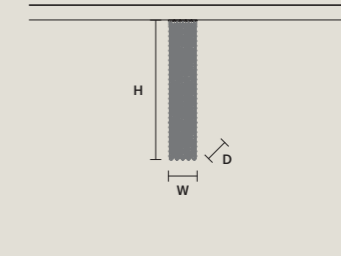

CUBO PL/SQUARE/SMALL 60

W	12,5 cm / 4.90"
D	12,5 cm / 4.90"
H	60 cm / 23.60"

STANDARD LIGHTING

3xE12x40 W MAX (NOT INCL.)