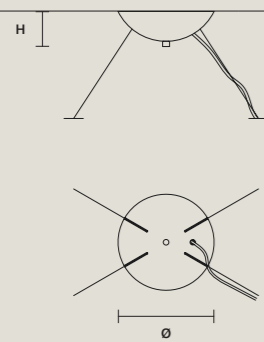

SINGLE CANOPY

SIZE	
Ø	18 cm / 7.10"
H	6 cm / 2.40"

FINISHINGS
● G04

PRODUCT NAME
CRISTALLE S 4/80/30 OV
CRISTALLE S 5/100/35 OV
CRISTALLE S 6/120/40 OV