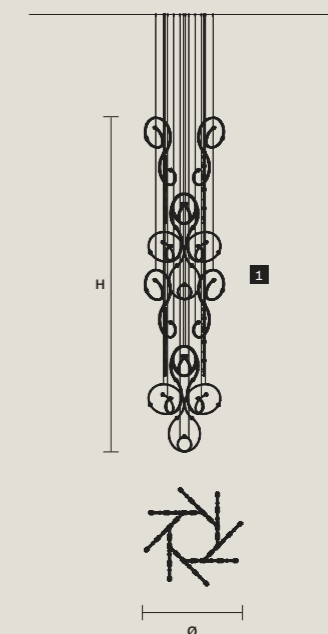

CANOPY
RECESSED

CABLES
x64 SINGLE STEEL CABLES

RAQAM R3
BASIC BATCH A
MODULO 1 x 16

∅ 125 cm / 49.20"
H 530 cm / 208.70"
■ 52 kg / 114.40 lb

INTEGRATED LED LIGHTING

128 LED LIGHTS CRI>85
3000 K - 192 W
24960 NOMINAL LM