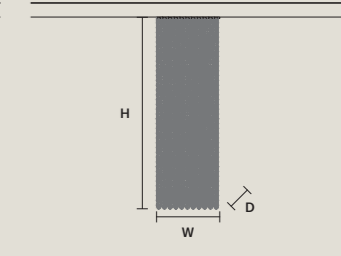

CUBO PL/SQUARE/MEDIUM 80

W	25 cm / 9.80"
D	25 cm / 9.80"
H	80 cm / 31.50"

STANDARD LIGHTING

10xE12x40 W MAX (NOT INCL.)