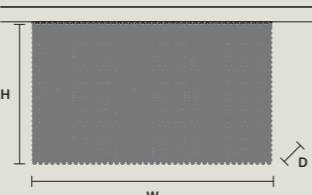

CUBO PL/LONG/I

W	100 cm / 39.40"
D	12,5 cm / 4.90"
H	60 cm / 23.60"
STANDARD LIGHTING	
11×E12×40 W MAX (NOT INCL.)