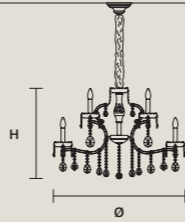

AQABA S 15/88/62

∅ 88 cm / 34.60"
H 62 cm / 24.40"
■ 19 kg / 41.80 lb

STANDARD LIGHTING
15×E12×40 W MAX (NOT INCL.)

INTEGRATED LED LIGHTING
RGB-W 15×LED SOURCE - 127,5 W TOT
DW 15×LED SOURCE - 121,5 W TOT