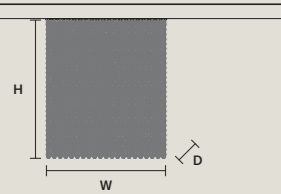

CUBO PL/LONG/C

W	50 cm / 19.70"
D	12,5 cm / 4.90"
H	60 cm / 23.60"
STANDARD LIGHTING	
7×E12×40 W MAX (NOT INCL.)