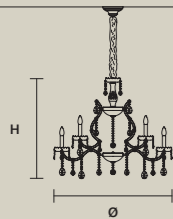

AQABA S 15/90/80

∅ 90 cm / 35.40"
H 80 cm / 31.50"
■ 20 kg / 44.00 lb

STANDARD LIGHTING 15×E14×10 W MAX (NOT INCL.)

INTEGRATED LED LIGHTING RGB-W 15×LED SOURCE - 127,5 W TOT

DW 15×LED SOURCE - 121,5 W TOT