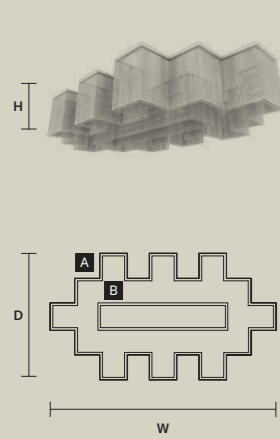

GALASSIA O1 SNG		CE	
W	201 cm / 79.10"		
D	201 cm / 79.10"		
H	100 cm / 39.40"		
■	80 kg / 176.00 lb		
STANDARD INTEGRATED LED LIGHTING			
	93,6 W CRI>95		
	3000 K – 12051 NOMINAL LM		
ON REQUEST			
	93,6 W CRI>95		
	2700 K – 11448 NOMINAL LM		

GALASSIA O1 TPL		CE	
W	362 cm / 142.50"		
D	201 cm / 79.10"		
H	100 cm / 39.40"		
■	170 kg / 374.00 lb		
STANDARD INTEGRATED LED LIGHTING			
	204 W CRI>95		
	3000 K – 26265 NOMINAL LM		
ON REQUEST			
	204 W CRI>95		
	2700 K – 24951 NOMINAL LM		

GALASSIA O3 SNG		CE	
W	257 cm / 101.20"		
D	156 cm / 61.40"		
H	25 cm / 9.80"		
■	40 kg / 88.00 lb		
STANDARD INTEGRATED LED LIGHTING			
	79,2 W CRI>95		
	3000 K – 10197 NOMINAL LM		
ON REQUEST			
	79,2 W CRI>95		
	2700 K – 9687 NOMINAL LM		

GALASSIA Q1 SNG		CE	
W	227 cm / 89.40"		
D	126 cm / 49.60"		
H	100 cm / 39.40"		
■	80 kg / 176.00 lb		
STANDARD INTEGRATED LED LIGHTING			
	96,8 W CRI>95		
	3000 K – 12462 NOMINAL LM		
ON REQUEST			
	96,8 W CRI>95		
	2700 K – 11838 NOMINAL LM		

GALASSIA R1 DBL		CE	
W	486 cm / 191.30"		
D	202 cm / 79.50"		
H	100 cm / 39.40"		
■	440 kg / 968.00 lb		
STANDARD INTEGRATED LED LIGHTING			
	601,6 W CRI>95		
	3000 K – 77404 NOMINAL LM		
ON REQUEST			
	601,6 W CRI>95		
	2700 K – 73533 NOMINAL LM		

GALASSIA R2 SNG		CE	
W	229 cm / 90.20"		
D	116 cm / 45.70"		
H	100 cm / 39.40"		
■	110 kg / 242.00 lb		
STANDARD INTEGRATED LED LIGHTING			
	150,4 W CRI>95		
	3000 K – 19363 NOMINAL LM		
ON REQUEST			
	150,4 W CRI>95		
	2700 K – 18394 NOMINAL LM		

MODULES	
A	OUTSIDE H50 36 × CORNER 20x20
B	INSIDE H50 4 × CORNER 20x20 2 × STRAIGHT 100 2 × STRAIGHT 50
DRIVER	
	1 × RECESSED

MODULES	
A	COMBO A H50 (x4) 12 × CORNER 20x20 2 × STRAIGHT 100 4 × STRAIGHT 50
B	COMBO B H100 (x2) 4 × CORNER 20x20 2 × STRAIGHT 50
C	COMBO C H100 (x1) 4 × CORNER 20x20 2 × STRAIGHT 100
DRIVER	
	2 × RECESSED

MODULES	
A	OUTSIDE H50 12 × CORNER 20x20 8 × ARCH 50
B	INSIDE H100 4 × ARCH 50
DRIVER	
	1 × RECESSED

MODULES	
A	OUTSIDE H50 20 × CORNER 20x20 16 × ARCH 50
B	INSIDE H100 4 × ARCH 50 4 × STRAIGHT 100
DRIVER	
	2 × RECESSED

MODULES	
	4 × CORNER 20x20 4 × STRAIGHT 50 4 × ARCH 50 4 × ARCH 75
DRIVER	
	1 × RECESSED

MODULES	
A	OUTSIDE H50 4 × ARCH 125 4 × STRAIGHT 100
B	INSIDE H100 4 × ARCH 50 2 × STRAIGHT 50
DRIVER	
	1 × RECESSED

MODULES	
A	COMBO A H25 8 × ARCH 200 8 × ARCH 50
B	COMBO B H50 8 × ARCH 175 8 × ARCH 75
C	COMBO C H75 8 × ARCH 150 8 × ARCH 100
D	COMBO D H100 8 × ARCH 125
DRIVER	
	2 × RECESSED

MODULES	
A	COMBO A H25 2 × ARCH 200 2 × ARCH 50
B	COMBO B H50 2 × ARCH 175 2 × ARCH 75
C	COMBO C H75 2 × ARCH 150 2 × ARCH 100
D	COMBO D H100 2 × ARCH 125
DRIVER	
	1 × RECESSED