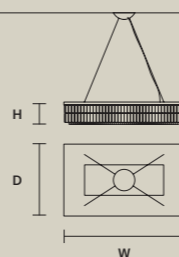

STANDARD LIGHTING

16×E27×20 W MAX (NOT INCL.)
* BULB MAX Ø 45 mm / 1.80"