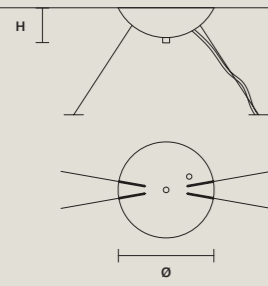

STANDARD LIGHTING
2×E12×40 W MAX (NOT INCL.)

DISCOVER MORE

SINGLE CANOPIES

SINGLE CANOPY

SIZE

Ø 18 cm / 7.10"
H 6 cm / 2.40"

FINISHINGS

● G04