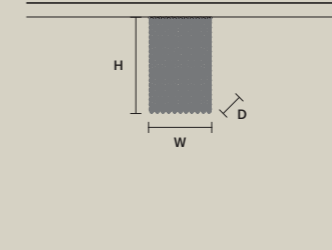

CUBO PL/SQUARE/MEDIUM 40

W 25 cm / 9.80"
D 25 cm / 9.80"
H 40 cm / 15.70"

STANDARD LIGHTING
7xE14x10 W MAX (NOT INCL.)