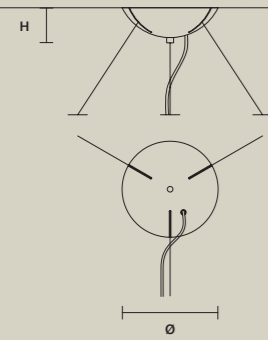

SIZE	
Ø	18 cm / 7.10"
H	6 cm / 2.40"

FINISHINGS
● G04

PRODUCT NAME
CRISTALLE S 6/33/210
CRISTALLE S 8/60/30 RD
CRISTALLE S 10/80/35 RD

SINGLE CANOPY

SIZE	
Ø	18 cm / 7.10"
H	6 cm / 2.40"

FINISHINGS
● G04

PRODUCT NAME
CRISTALLE S 12/100/40 RD