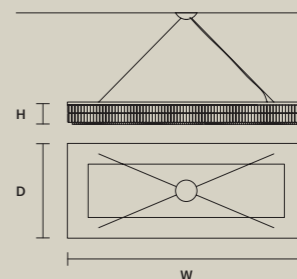

STANDARD LIGHTING

26×E27×20 W MAX (NOT INCL.)
* BULB MAX Ø 45 mm / 1.80"