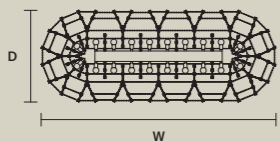

AQABA PL 20/180/37 OV

W 180 cm / 70.90"
D 73 cm / 28.70"
H 37 cm / 14.60"
■ 40 kg / 88.00 lb

STANDARD LIGHTING

20×E14×10 W MAX (NOT INCL.)

INTEGRATED LED LIGHTING

RGB-W 20×LED SOURCE - 170 W TOT

DW 20×LED SOURCE - 162 W TOT