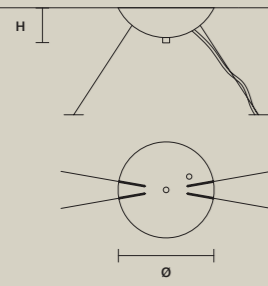

STANDARD LIGHTING

2×E14×10 W MAX (NOT INCL.)

SINGLE CANOPIES

SINGLE CANOPY

SIZE	
Ø	18 cm / 7.10"
H	6 cm / 2.40"

FINISHINGS
● G04

PRODUCT NAME
NUAGE S 6/124/40
NUAGE S 8/160/40
NUAGE S 10/200/40

Nuage