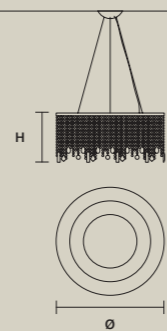

CRISTALLE S 10/80/35 RD

ø 80 cm / 31.50"
H 35 cm / 13.80"
■ 22 kg / 48.50 lb

STANDARD LIGHTING
10×E27×20 W MAX (NOT INCL.)