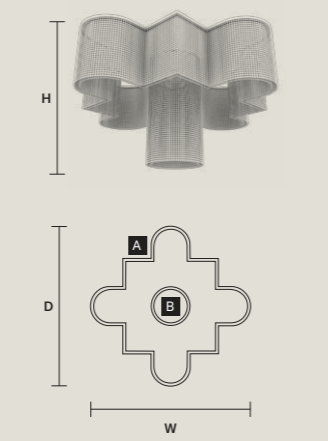

GALASSIA O1 SNG		CE	
W	201 cm / 79.10"		
D	201 cm / 79.10"		
H	100 cm / 39.40"		
■	80 kg / 176.00 lb		
STANDARD INTEGRATED LED LIGHTING			
	93,6 W CRI>95		
	3000 K – 12051 NOMINAL LM		
ON REQUEST			
	93,6 W CRI>95		
	2700 K – 11448 NOMINAL LM		

GALASSIA O1 TPL		CE	
W	362 cm / 142.50"		
D	201 cm / 79.10"		
H	100 cm / 39.40"		
■	170 kg / 374.00 lb		
STANDARD INTEGRATED LED LIGHTING			
	204 W CRI>95		
	3000 K – 26265 NOMINAL LM		
ON REQUEST			
	204 W CRI>95		
	2700 K – 24951 NOMINAL LM		

GALASSIA O3 SNG		CE	
W	257 cm / 101.20"		
D	156 cm / 61.40"		
H	25 cm / 9.80"		
■	40 kg / 88.00 lb		
STANDARD INTEGRATED LED LIGHTING			
	79,2 W CRI>95		
	3000 K – 10197 NOMINAL LM		
ON REQUEST			
	79,2 W CRI>95		
	2700 K – 9687 NOMINAL LM		

GALASSIA Q1 SNG		CE	
W	227 cm / 89.40"		
D	126 cm / 49.60"		
H	100 cm / 39.40"		
■	80 kg / 176.00 lb		
STANDARD INTEGRATED LED LIGHTING			
	96,8 W CRI>95		
	3000 K – 12462 NOMINAL LM		
ON REQUEST			
	96,8 W CRI>95		
	2700 K – 11838 NOMINAL LM		

GALASSIA R1 DBL		CE	
W	486 cm / 191.30"		
D	202 cm / 79.50"		
H	100 cm / 39.40"		
■	440 kg / 968.00 lb		
STANDARD INTEGRATED LED LIGHTING			
	601,6 W CRI>95		
	3000 K – 77404 NOMINAL LM		
ON REQUEST			
	601,6 W CRI>95		
	2700 K – 73533 NOMINAL LM		

GALASSIA R2 SNG		CE	
W	229 cm / 90.20"		
D	116 cm / 45.70"		
H	100 cm / 39.40"		
■	110 kg / 242.00 lb		
STANDARD INTEGRATED LED LIGHTING			
	150,4 W CRI>95		
	3000 K – 19363 NOMINAL LM		
ON REQUEST			
	150,4 W CRI>95		
	2700 K – 18394 NOMINAL LM		

MODULES	
A	OUTSIDE H50 36 × CORNER 20x20
B	INSIDE H50 4 × CORNER 20x20 2 × STRAIGHT 100 2 × STRAIGHT 50
DRIVER	
	1 × RECESSED

MODULES	
A	COMBO A H50 (x4) 12 × CORNER 20x20 2 × STRAIGHT 100 4 × STRAIGHT 50
B	COMBO B H100 (x2) 4 × CORNER 20x20 2 × STRAIGHT 50
C	COMBO C H100 (x1) 4 × CORNER 20x20 2 × STRAIGHT 100
DRIVER	
	2 × RECESSED

MODULES	
A	OUTSIDE H50 12 × CORNER 20x20 8 × ARCH 50
B	INSIDE H100 4 × ARCH 50
DRIVER	
	1 × RECESSED

MODULES	
A	OUTSIDE H50 20 × CORNER 20x20 16 × ARCH 50
B	INSIDE H100 4 × ARCH 50 4 × STRAIGHT 100
DRIVER	
	2 × RECESSED

MODULES	
	4 × CORNER 20x20 4 × STRAIGHT 50 4 × ARCH 50 4 × ARCH 75
DRIVER	
	1 × RECESSED

MODULES	
A	OUTSIDE H50 4 × ARCH 125 4 × STRAIGHT 100
B	INSIDE H100 4 × ARCH 50 2 × STRAIGHT 50
DRIVER	
	1 × RECESSED

MODULES	
A	COMBO A H25 8 × ARCH 200 8 × ARCH 50
B	COMBO B H50 8 × ARCH 175 8 × ARCH 75
C	COMBO C H75 8 × ARCH 150 8 × ARCH 100
D	COMBO D H100 8 × ARCH 125
DRIVER	
	2 × RECESSED

MODULES	
A	COMBO A H25 2 × ARCH 200 2 × ARCH 50
B	COMBO B H50 2 × ARCH 175 2 × ARCH 75
C	COMBO C H75 2 × ARCH 150 2 × ARCH 100
D	COMBO D H100 2 × ARCH 125
DRIVER	
	1 × RECESSED