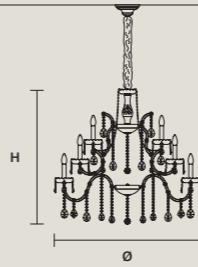

AQABA S 25/100/90

∅ 100 cm / 39.40"
H 90 cm / 35.40"
■ 30 kg / 66.00 lb

STANDARD LIGHTING
25×E12×40 W MAX (NOT INCL.)

INTEGRATED LED LIGHTING
RGB-W 25×LED SOURCE - 212,5 W TOT
DW 25×LED SOURCE - 202,5 W TOT