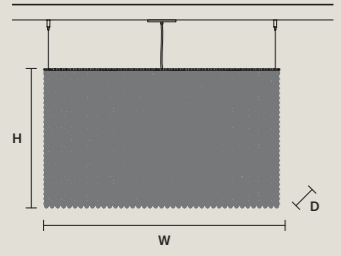

CUBO S/LONG/I

W	100 cm / 39.40"
D	12,5 cm / 4.90"
H	60 cm / 23.60"

STANDARD LIGHTING

11xE12x40 W MAX (NOT INCL.)