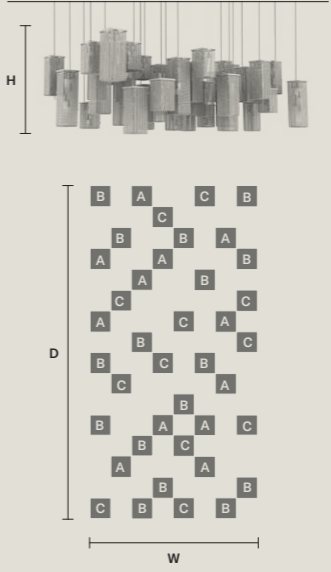

MODULES

- A 12×Cubo S/Square/Medium/40
- B 16×Cubo S/Square/Medium/60
- C 12×Cubo S/Square/Medium/80

CUBO COMBO S300 RC

W 100 cm / 39.40"
D 300 cm / 118.10"
H 120 cm / 47.20"
■ 204 kg / 448.80 lb

STANDARD LIGHTING
192×E12×40 W MAX (NOT INCL.)