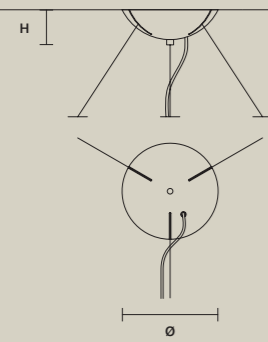

SINGLE CANOPIES

SINGLE CANOPY

SIZE	
Ø	18 cm / 7.10"
H	6 cm / 2.40"

● V90

PRODUCT NAME
PALLADIO S 8/60/18 RD
PALLADIO S 9/90/35
PALLADIO S 15/90/80