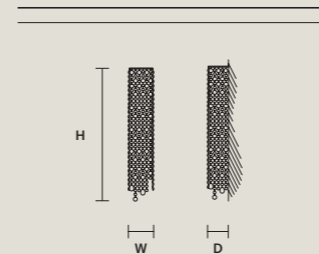

STANDARD LIGHTING
2×E12×40 W MAX (NOT INCL.)

DISCOVER MORE

SINGLE CANOPIES

SINGLE CANOPY

SIZE

Ø 18 cm / 7.10"
H 6 cm / 2.40"

FINISHINGS

● G04