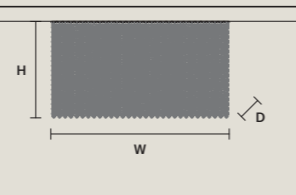

CUBO PL/LONG/N

W	75 cm / 29.50"
D	25 cm / 9.80"
H	40 cm / 15.70"
STANDARD LIGHTING	
17×E12×40 W MAX (NOT INCL.)