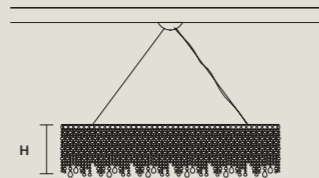

w	124 cm / 48.80"
d	15 cm / 5.90"
H	40 cm / 15.70"
■	17 kg / 37.40 lb

STANDARD LIGHTING
6×E12×40 W MAX (NOT INCL.)

NUAGE S 8/160/40

w	160 cm / 63.00"
d	15 cm / 5.90"
H	40 cm / 15.70"
■	23 kg / 50.60 lb

STANDARD LIGHTING
8×E12×40 W MAX (NOT INCL.)