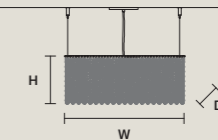

CUBO S/SQUARE/LARGE 20		CE	ETL
W	50 cm / 19.70"		
D	50 cm / 19.70"		
H	20 cm / 7.90"		
STANDARD LIGHTING			
12×E12×40 W MAX (NOT INCL.)