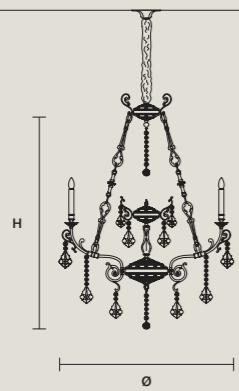

ODESSA S 8/90/120

∅ 90 cm / 35.40"
H 120 cm / 47.20"
■ 24 kg / 52.80 lb

STANDARD LIGHTING
8×E12×40 W MAX (NOT INCL.)