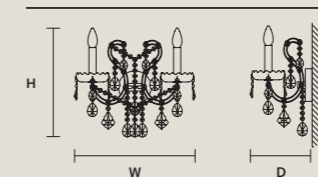

AQABA A 2/44/37

W 44 cm / 17.30"
D 20 cm / 7.90"
H 37 cm / 14.60"
■ 2 kg / 4.40 lb

STANDARD LIGHTING

2×E12×40 W MAX (NOT INCL.)

INTEGRATED LED LIGHTING

RGB-W 2×LED SOURCE - 17 W TOT

DW 2×LED SOURCE - 16,2 W TOT