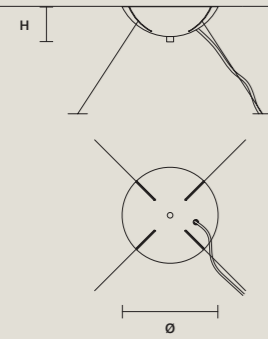

33×E12×40 W MAX (NOT INCL.)

DISCOVER MORE

SINGLE CANOPIES

SINGLE CANOPY

SIZE	
Ø	18 cm / 7.10"
H	6 cm / 2.40"

FINISHINGS
● V87

PRODUCT NAME
ROYALE S 9/50/55
ROYALE S 30/80/75
ROYALE S 40/100/110

SINGLE CANOPY