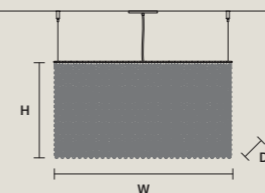

CUBO S/LONG/E		CE	ETL
W	75 cm / 29.50"		
D	12,5 cm / 4.90"		
H	40 cm / 15.70"		
STANDARD LIGHTING			
9×E12×40 W MAX (NOT INCL.)