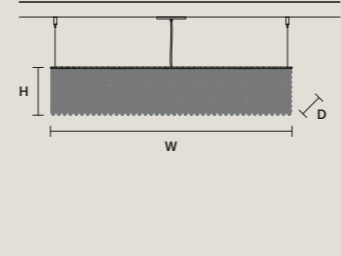

CUBO S/LONG/P

W	100 cm / 39.40"
D	25 cm / 9.80"
H	20 cm / 7.90"

STANDARD LIGHTING

12xE12x40 W MAX (NOT INCL.)