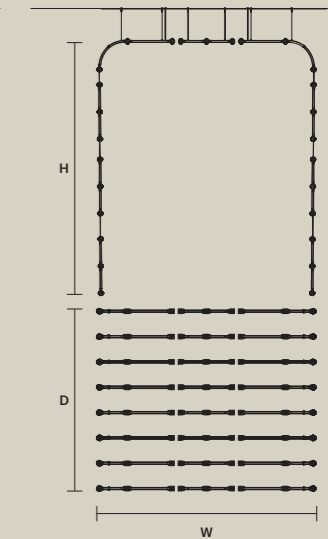

RAQAM R4
BASIC BATCH B
MODULO 3 × 16 + MODULO 7 × 56

W 227 cm / 89.40"
D 191 cm / 75.20"
H 250 cm / 98.40"
■ 84 kg / 184.80 lb

INTEGRATED LED LIGHTING
432 LED LIGHTS CRI>85
3000 K – 648 W
84240 NOMINAL LM