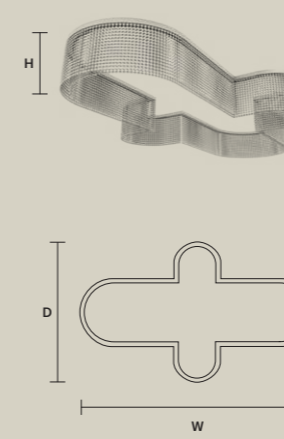

GALASSIA O1 SNG		CE	
W	201 cm / 79.10"		
D	201 cm / 79.10"		
H	100 cm / 39.40"		
■	80 kg / 176.00 lb		
STANDARD INTEGRATED LED LIGHTING			
	93,6 W CRI>95		
	3000 K – 12051 NOMINAL LM		
ON REQUEST			
	93,6 W CRI>95		
	2700 K – 11448 NOMINAL LM		

GALASSIA O1 TPL		CE	
W	362 cm / 142.50"		
D	201 cm / 79.10"		
H	100 cm / 39.40"		
■	170 kg / 374.00 lb		
STANDARD INTEGRATED LED LIGHTING			
	204 W CRI>95		
	3000 K – 26265 NOMINAL LM		
ON REQUEST			
	204 W CRI>95		
	2700 K – 24951 NOMINAL LM		

GALASSIA O3 SNG		CE	
W	257 cm / 101.20"		
D	156 cm / 61.40"		
H	25 cm / 9.80"		
■	40 kg / 88.00 lb		
STANDARD INTEGRATED LED LIGHTING			
	79,2 W CRI>95		
	3000 K – 10197 NOMINAL LM		
ON REQUEST			
	79,2 W CRI>95		
	2700 K – 9687 NOMINAL LM		

GALASSIA Q1 SNG		CE	
W	227 cm / 89.40"		
D	126 cm / 49.60"		
H	100 cm / 39.40"		
■	80 kg / 176.00 lb		
STANDARD INTEGRATED LED LIGHTING			
	96,8 W CRI>95		
	3000 K – 12462 NOMINAL LM		
ON REQUEST			
	96,8 W CRI>95		
	2700 K – 11838 NOMINAL LM		

GALASSIA R1 DBL		CE	
W	486 cm / 191.30"		
D	202 cm / 79.50"		
H	100 cm / 39.40"		
■	440 kg / 968.00 lb		
STANDARD INTEGRATED LED LIGHTING			
	601,6 W CRI>95		
	3000 K – 77404 NOMINAL LM		
ON REQUEST			
	601,6 W CRI>95		
	2700 K – 73533 NOMINAL LM		

GALASSIA R2 SNG		CE	
W	229 cm / 90.20"		
D	116 cm / 45.70"		
H	100 cm / 39.40"		
■	110 kg / 242.00 lb		
STANDARD INTEGRATED LED LIGHTING			
	150,4 W CRI>95		
	3000 K – 19363 NOMINAL LM		
ON REQUEST			
	150,4 W CRI>95		
	2700 K – 18394 NOMINAL LM		

MODULES	
A	OUTSIDE H50 36 × CORNER 20x20
B	INSIDE H50 4 × CORNER 20x20 2 × STRAIGHT 100 2 × STRAIGHT 50
DRIVER	
	1 × RECESSED

MODULES	
A	COMBO A H50 (x4) 12 × CORNER 20x20 2 × STRAIGHT 100 4 × STRAIGHT 50
B	COMBO B H100 (x2) 4 × CORNER 20x20 2 × STRAIGHT 50
C	COMBO C H100 (x1) 4 × CORNER 20x20 2 × STRAIGHT 100
DRIVER	
	2 × RECESSED

MODULES	
A	OUTSIDE H50 12 × CORNER 20x20 8 × ARCH 50
B	INSIDE H100 4 × ARCH 50
DRIVER	
	1 × RECESSED

MODULES	
A	OUTSIDE H50 20 × CORNER 20x20 16 × ARCH 50
B	INSIDE H100 4 × ARCH 50 4 × STRAIGHT 100
DRIVER	
	2 × RECESSED

MODULES	
	4 × CORNER 20x20 4 × STRAIGHT 50 4 × ARCH 50 4 × ARCH 75
DRIVER	
	1 × RECESSED

MODULES	
A	OUTSIDE H50 4 × ARCH 125 4 × STRAIGHT 100
B	INSIDE H100 4 × ARCH 50 2 × STRAIGHT 50
DRIVER	
	1 × RECESSED

MODULES	
A	COMBO A H25 8 × ARCH 200 8 × ARCH 50
B	COMBO B H50 8 × ARCH 175 8 × ARCH 75
C	COMBO C H75 8 × ARCH 150 8 × ARCH 100
D	COMBO D H100 8 × ARCH 125
DRIVER	
	2 × RECESSED

MODULES	
A	COMBO A H25 2 × ARCH 200 2 × ARCH 50
B	COMBO B H50 2 × ARCH 175 2 × ARCH 75
C	COMBO C H75 2 × ARCH 150 2 × ARCH 100
D	COMBO D H100 2 × ARCH 125
DRIVER	
	1 × RECESSED