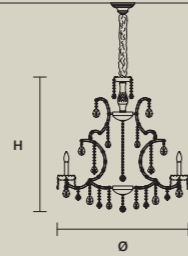

AQABA S 12/95/94

∅ 95 cm / 37.40"
H 94 cm / 37.00"
■ 27 kg / 59.40 lb

STANDARD LIGHTING 12×E14×10 W MAX (NOT INCL.)

INTEGRATED LED LIGHTING RGB-W 12×LED SOURCE - 102 W TOT

DW 12×LED SOURCE - 97,2 W TOT