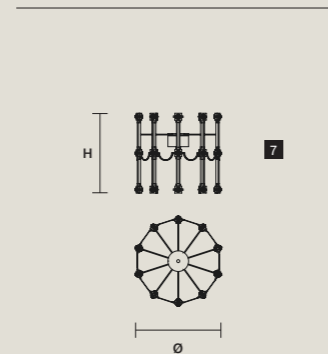

**RAQAM M7 ADDITIONAL
ELEMENT TO INCREASE THE
OVERALL HEIGHT MODULO 7 × 10**

∅ 62 cm / 24.40"
H 58 cm / 22.80"
■ 18 kg / 39.60 lb

INTEGRATED LED LIGHTING
60 LED LIGHTS CRI>85
3000 K – 90 W
11700 NOMINAL LM