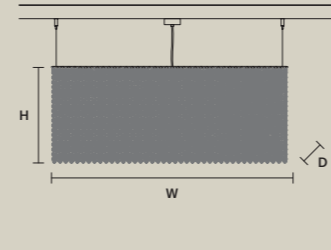

CUBO S/LONG/T

W 100 cm / 39.40"
D 50 cm / 19.70"
H 40 cm / 15.70"

STANDARD LIGHTING
18xE14x10 W MAX (NOT INCL.)