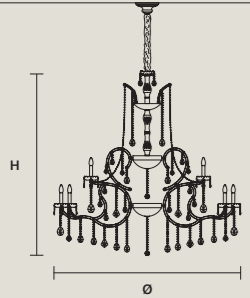

AQABA S 36/165/160

∅ 165 cm / 65.00"
H 160 cm / 63.00"
■ 90 kg / 198.00 lb

STANDARD LIGHTING
36×E12×40 W MAX (NOT INCL.)

INTEGRATED LED LIGHTING
RGB-W 36×LED SOURCE - 306 W TOT
DW 36×LED SOURCE - 291,6 W TOT