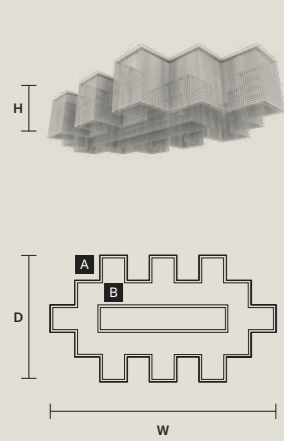

GALASSIA O1 SNG		CE	
W	201 cm / 79.10"		
D	201 cm / 79.10"		
H	100 cm / 39.40"		
■	80 kg / 176.00 lb		
STANDARD INTEGRATED LED LIGHTING			
	93,6 W CRI>95		
	3000 K – 12051 NOMINAL LM		
ON REQUEST			
	93,6 W CRI>95		
	2700 K – 11448 NOMINAL LM		

GALASSIA O1 TPL		CE	
W	362 cm / 142.50"		
D	201 cm / 79.10"		
H	100 cm / 39.40"		
■	170 kg / 374.00 lb		
STANDARD INTEGRATED LED LIGHTING			
	204 W CRI>95		
	3000 K – 26265 NOMINAL LM		
ON REQUEST			
	204 W CRI>95		
	2700 K – 24951 NOMINAL LM		

GALASSIA O3 SNG		CE	
W	257 cm / 101.20"		
D	156 cm / 61.40"		
H	25 cm / 9.80"		
■	40 kg / 88.00 lb		
STANDARD INTEGRATED LED LIGHTING			
	79,2 W CRI>95		
	3000 K – 10197 NOMINAL LM		
ON REQUEST			
	79,2 W CRI>95		
	2700 K – 9687 NOMINAL LM		

GALASSIA Q1 SNG		CE	
W	227 cm / 89.40"		
D	126 cm / 49.60"		
H	100 cm / 39.40"		
■	80 kg / 176.00 lb		
STANDARD INTEGRATED LED LIGHTING			
	96,8 W CRI>95		
	3000 K – 12462 NOMINAL LM		
ON REQUEST			
	96,8 W CRI>95		
	2700 K – 11838 NOMINAL LM		

GALASSIA R1 DBL		CE	
W	486 cm / 191.30"		
D	202 cm / 79.50"		
H	100 cm / 39.40"		
■	440 kg / 968.00 lb		
STANDARD INTEGRATED LED LIGHTING			
	601,6 W CRI>95		
	3000 K – 77404 NOMINAL LM		
ON REQUEST			
	601,6 W CRI>95		
	2700 K – 73533 NOMINAL LM		

GALASSIA R2 SNG		CE	
W	229 cm / 90.20"		
D	116 cm / 45.70"		
H	100 cm / 39.40"		
■	110 kg / 242.00 lb		
STANDARD INTEGRATED LED LIGHTING			
	150,4 W CRI>95		
	3000 K – 19363 NOMINAL LM		
ON REQUEST			
	150,4 W CRI>95		
	2700 K – 18394 NOMINAL LM		

MODULES	
A	OUTSIDE H50 36 × CORNER 20x20
B	INSIDE H50 4 × CORNER 20x20 2 × STRAIGHT 100 2 × STRAIGHT 50
DRIVER	
	1 × RECESSED

MODULES	
A	COMBO A H50 (x4) 12 × CORNER 20x20 2 × STRAIGHT 100 4 × STRAIGHT 50
B	COMBO B H100 (x2) 4 × CORNER 20x20 2 × STRAIGHT 50
C	COMBO C H100 (x1) 4 × CORNER 20x20 2 × STRAIGHT 100
DRIVER	
	2 × RECESSED

MODULES	
A	OUTSIDE H50 12 × CORNER 20x20 8 × ARCH 50
B	INSIDE H100 4 × ARCH 50
DRIVER	
	1 × RECESSED

MODULES	
A	OUTSIDE H50 20 × CORNER 20x20 16 × ARCH 50
B	INSIDE H100 4 × ARCH 50 4 × STRAIGHT 100
DRIVER	
	2 × RECESSED

MODULES	
	4 × CORNER 20x20 4 × STRAIGHT 50 4 × ARCH 50 4 × ARCH 75
DRIVER	
	1 × RECESSED

MODULES	
A	OUTSIDE H50 4 × ARCH 125 4 × STRAIGHT 100
B	INSIDE H100 4 × ARCH 50 2 × STRAIGHT 50
DRIVER	
	1 × RECESSED

MODULES	
A	COMBO A H25 8 × ARCH 200 8 × ARCH 50
B	COMBO B H50 8 × ARCH 175 8 × ARCH 75
C	COMBO C H75 8 × ARCH 150 8 × ARCH 100
D	COMBO D H100 8 × ARCH 125
DRIVER	
	2 × RECESSED

MODULES	
A	COMBO A H25 2 × ARCH 200 2 × ARCH 50
B	COMBO B H50 2 × ARCH 175 2 × ARCH 75
C	COMBO C H75 2 × ARCH 150 2 × ARCH 100
D	COMBO D H100 2 × ARCH 125
DRIVER	
	1 × RECESSED