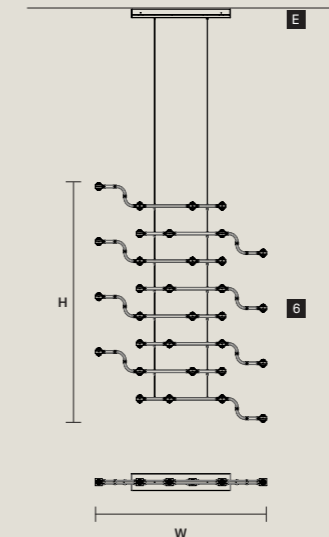

MODULES
6 ×16

CANOPY
E ×1
W 70 cm / 27.60"
D 15 cm / 5.90"
H 6 cm / 2.40"

CABLES
×4 SINGLE STEEL CABLES

**RAQAM N2
BASIC BATCH B8
MODULO 6 × 8**

W 121 cm / 47.60"
H 155 cm / 61.00"
■ 16 kg / 35.20 lb

INTEGRATED LED LIGHTING
64 LED LIGHTS CRI>85
3000 K – 96 W
12480 NOMINAL LM