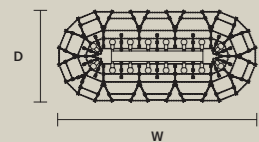

AQABA PL 16/155/37 OV

W 155 cm / 61.00"
D 73 cm / 28.70"
H 37 cm / 14.60"
■ 31 kg / 68.20 lb

STANDARD LIGHTING

16×E14×10 W MAX (NOT INCL.)

INTEGRATED LED LIGHTING

RGB-W 16×LED SOURCE - 136 W TOT

DW 16×LED SOURCE - 129,6 W TOT