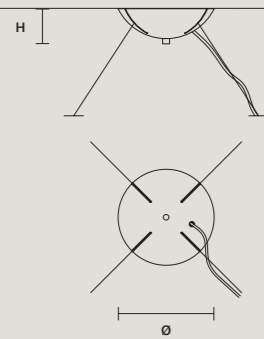

SIZE	
Ø	18 cm / 7.10"
H	6 cm / 2.40"

FINISHINGS
● G04

PRODUCT NAME
CRISTALLE S 6/33/210
CRISTALLE S 8/60/30 RD
CRISTALLE S 10/80/35 RD

SINGLE CANOPY

SIZE	
Ø	18 cm / 7.10"
H	6 cm / 2.40"

FINISHINGS
● G04

PRODUCT NAME
CRISTALLE S 12/100/40 RD