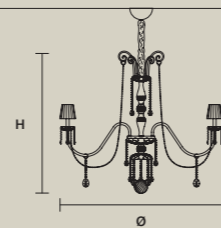

STANDARD LIGHTING
16×E14×10 W MAX (NOT INCL.)

DIAMOND A 2/48/42

w 48 cm / 18.90"
d 21 cm / 8.30"
H 42 cm / 16.50"
■ 2,5 kg / 5.50 lb

STANDARD LIGHTING
2×E14×10 W MAX (NOT INCL.)

DISCOVER MORE

SINGLE CANOPIES