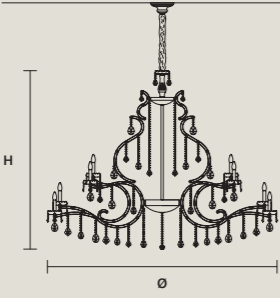

AQABA S 40/200/155

∅ 200 cm / 78.70"
H 155 cm / 61.00"
■ 82 kg / 180.40lb

STANDARD LIGHTING
40×E12×40 W MAX (NOT INCL.)

INTEGRATED LED LIGHTING
RGB-W 40×LED SOURCE - 340 W TOT
DW 40×LED SOURCE - 324 W TOT