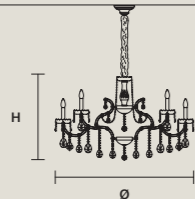

AQABA S 18/105/65

∅ 105 cm / 41.30"
H 65 cm / 25.60"
■ 23 kg / 50.60 lb

STANDARD LIGHTING
18×E12×40 W MAX (NOT INCL.)

INTEGRATED LED LIGHTING
RGB-W 18×LED SOURCE - 153 W TOT
DW 18×LED SOURCE - 145,8 W TOT