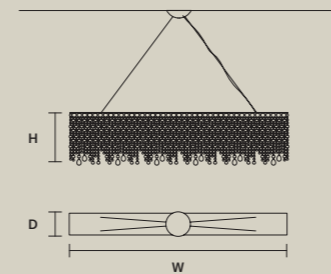

STANDARD LIGHTING

8×E14×10 W MAX (NOT INCL.)