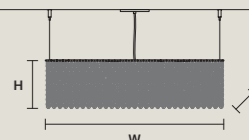

CUBO S/LONG/D		CE	ETL
W	75 cm / 29.50"		
D	12,5 cm / 4.90"		
H	20 cm / 7.90"		
STANDARD LIGHTING			
5×E12×40 W MAX (NOT INCL.)