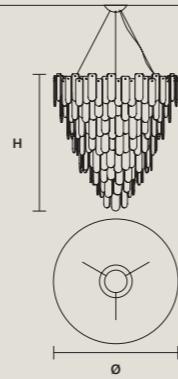

STANDARD LIGHTING

40×E12×40 W MAX (NOT INCL.)