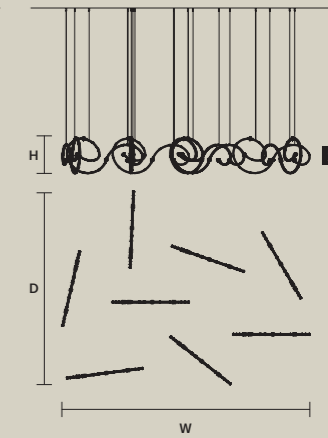

**RAQAM M6
BASIC BATCH A
MODULO 6 × 20**

∅ 60 cm / 23.60"
H 200 cm / 78.70"
■ 45 kg / 99.00 lb

INTEGRATED LED LIGHTING
160 LED LIGHTS CRI>85
3000 K – 240 W
31200 NOMINAL LM

**RAQAM M7
BASIC BATCH A
MODULO 6 × 20 + MODULO 7 × 10**

∅ 62 cm / 24.40"
H 263 cm / 103.50"
■ 62 kg / 136.40 lb

INTEGRATED LED LIGHTING
220 LED LIGHTS CRI>85
3000 K – 330 W
42900 NOMINAL LM

**RAQAM M7 ADDITIONAL
ELEMENT TO INCREASE THE
OVERALL HEIGHT MODULO 7 × 10**

∅ 62 cm / 24.40"
H 58 cm / 22.80"
■ 18 kg / 39.60 lb

INTEGRATED LED LIGHTING
60 LED LIGHTS CRI>85
3000 K – 90 W
11700 NOMINAL LM

**RAQAM N2
BASIC BATCH A8
MODULO 6 × 8**

W 225 cm / 88.60"
H 76 cm / 29.90"
■ 16 kg / 35.20 lb

INTEGRATED LED LIGHTING
64 LED LIGHTS CRI>85
3000 K – 96 W
12480 NOMINAL LM

**RAQAM N2
BASIC BATCH A16
MODULO 6 × 16**

W 225 cm / 88.60"
H 155 cm / 61.00"
■ 28 kg / 61.60 lb

INTEGRATED LED LIGHTING
128 LED LIGHTS CRI>85
3000 K – 192 W
24960 NOMINAL LM

**RAQAM N2
BASIC BATCH B8
MODULO 6 × 8**

W 121 cm / 47.60"
H 155 cm / 61.00"
■ 16 kg / 35.20 lb

INTEGRATED LED LIGHTING
64 LED LIGHTS CRI>85
3000 K – 96 W
12480 NOMINAL LM

**RAQAM N2
BASIC BATCH B16
MODULO 6 × 16**

W 121 cm / 47.60"
H 311 cm / 122.40"
■ 28 kg / 61.60 lb

INTEGRATED LED LIGHTING
128 LED LIGHTS CRI>85
3000 K – 192 W
24960 NOMINAL LM

**RAQAM N6
BASIC BATCH A
MODULO 1 × 8**

W 369 cm / 145.30"
D 290 cm / 114.20"
H 57 cm / 22.40"
■ 27 kg / 59.40 lb

INTEGRATED LED LIGHTING
64 LED LIGHTS CRI>85
3000 K – 96 W
12480 NOMINAL LM

MODULES
6 ×20

MODULES
6 ×20

7 ×10

MODULES
7 ×10

MODULES
6 ×8

MODULES
6 ×16

MODULES
6 ×8

MODULES
6 ×16

MODULES
1 ×8

CANOPY
B ×1
∅ 40 cm / 15.70"
H 6 cm / 2.40"

CANOPY
B ×1
∅ 40 cm / 15.70"
H 6 cm / 2.40"

CANOPY
E ×1
W 70 cm / 27.60"
D 15 cm / 5.90"
H 6 cm / 2.40"

CANOPY
E ×1
W 70 cm / 27.60"
D 15 cm / 5.90"
H 6 cm / 2.40"

CANOPY
E ×1
W 70 cm / 27.60"
D 15 cm / 5.90"
H 6 cm / 2.40"

CANOPY
E ×1
W 70 cm / 27.60"
D 15 cm / 5.90"
H 6 cm / 2.40"

CANOPY
RECESSED

CABLES
×3 SINGLE STEEL CABLES

CABLES
×13 SINGLE STEEL CABLES

CABLES
×4 SINGLE STEEL CABLES

CABLES
×4 SINGLE STEEL CABLES

CABLES
×2 SINGLE STEEL CABLES

CABLES
×2 SINGLE STEEL CABLES

CABLES
×16 SINGLE STEEL CABLES