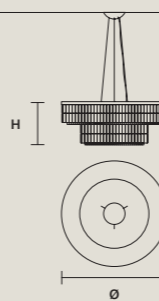

PALLADIO S 9/90/90

ø 90 cm / 35.40"
H 35 cm / 13.80"
■ 15 kg / 33.00 lb

STANDARD LIGHTING
9×E26×60 W MAX (NOT INCL.)
* BULB MAX Ø 45 mm / 1.80"