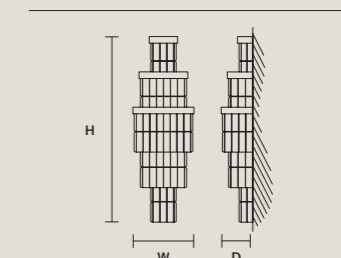

PALLADIO
A 4/22/70

W	22 cm / 8.70"
D	14 cm / 5.50"
H	70 cm / 27.60"
■	4,5 kg / 9.90 lb

STANDARD LIGHTING
4×E12×40 W MAX (NOT INCL.)