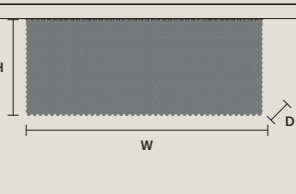

CUBO PL/LONG/Q

W	100 cm / 39.40"
D	25 cm / 9.80"
H	40 cm / 15.70"
STANDARD LIGHTING	
18×E12×40 W MAX (NOT INCL.)