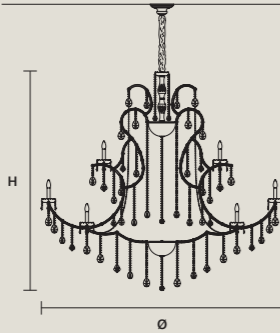

AQABA S 56/210/190

∅ 210 cm / 82.70"
H 190 cm / 74.80"
■ 132 kg / 290.40 lb

STANDARD LIGHTING
56×E12×40 W MAX (NOT INCL.)

INTEGRATED LED LIGHTING
RGB-W 56×LED SOURCE - 476 W TOT
DW 56×LED SOURCE - 453,6 W TOT