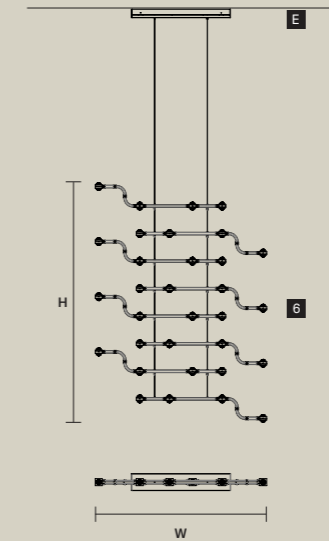

**RAQAM M6
BASIC BATCH A
MODULO 6 × 20**

∅ 60 cm / 23.60"
H 200 cm / 78.70"
■ 45 kg / 99.00 lb

INTEGRATED LED LIGHTING
160 LED LIGHTS CRI>85
3000 K – 240 W
31200 NOMINAL LM

**RAQAM M7
BASIC BATCH A
MODULO 6 × 20 + MODULO 7 × 10**

∅ 62 cm / 24.40"
H 263 cm / 103.50"
■ 62 kg / 136.40 lb

INTEGRATED LED LIGHTING
220 LED LIGHTS CRI>85
3000 K – 330 W
42900 NOMINAL LM

**RAQAM M7 ADDITIONAL
ELEMENT TO INCREASE THE
OVERALL HEIGHT MODULO 7 × 10**

∅ 62 cm / 24.40"
H 58 cm / 22.80"
■ 18 kg / 39.60 lb

INTEGRATED LED LIGHTING
60 LED LIGHTS CRI>85
3000 K – 90 W
11700 NOMINAL LM

**RAQAM N2
BASIC BATCH A8
MODULO 6 × 8**

W 225 cm / 88.60"
H 76 cm / 29.90"
■ 16 kg / 35.20 lb

INTEGRATED LED LIGHTING
64 LED LIGHTS CRI>85
3000 K – 96 W
12480 NOMINAL LM

**RAQAM N2
BASIC BATCH A16
MODULO 6 × 16**

W 225 cm / 88.60"
H 155 cm / 61.00"
■ 28 kg / 61.60 lb

INTEGRATED LED LIGHTING
128 LED LIGHTS CRI>85
3000 K – 192 W
24960 NOMINAL LM

**RAQAM N2
BASIC BATCH B8
MODULO 6 × 8**

W 121 cm / 47.60"
H 155 cm / 61.00"
■ 16 kg / 35.20 lb

INTEGRATED LED LIGHTING
64 LED LIGHTS CRI>85
3000 K – 96 W
12480 NOMINAL LM

**RAQAM N2
BASIC BATCH B16
MODULO 6 × 16**

W 121 cm / 47.60"
H 311 cm / 122.40"
■ 28 kg / 61.60 lb

INTEGRATED LED LIGHTING
128 LED LIGHTS CRI>85
3000 K – 192 W
24960 NOMINAL LM

**RAQAM N6
BASIC BATCH A
MODULO 1 × 8**

W 369 cm / 145.30"
D 290 cm / 114.20"
H 57 cm / 22.40"
■ 27 kg / 59.40 lb

INTEGRATED LED LIGHTING
64 LED LIGHTS CRI>85
3000 K – 96 W
12480 NOMINAL LM

MODULES
6 ×20

MODULES
6 ×20

7 ×10

MODULES
7 ×10

MODULES
6 ×8

MODULES
6 ×16

MODULES
6 ×8

MODULES
6 ×16

MODULES
1 ×8

CANOPY
B ×1
∅ 40 cm / 15.70"
H 6 cm / 2.40"

CANOPY
B ×1
∅ 40 cm / 15.70"
H 6 cm / 2.40"

CANOPY
E ×1
W 70 cm / 27.60"
D 15 cm / 5.90"
H 6 cm / 2.40"

CANOPY
E ×1
W 70 cm / 27.60"
D 15 cm / 5.90"
H 6 cm / 2.40"

CANOPY
E ×1
W 70 cm / 27.60"
D 15 cm / 5.90"
H 6 cm / 2.40"

CANOPY
E ×1
W 70 cm / 27.60"
D 15 cm / 5.90"
H 6 cm / 2.40"

CANOPY
RECESSED

CABLES
×3 SINGLE STEEL CABLES

CABLES
×13 SINGLE STEEL CABLES

CABLES
×4 SINGLE STEEL CABLES

CABLES
×4 SINGLE STEEL CABLES

CABLES
×2 SINGLE STEEL CABLES

CABLES
×2 SINGLE STEEL CABLES

CABLES
×16 SINGLE STEEL CABLES