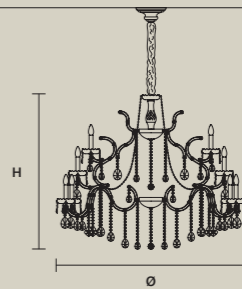

AQABA S 32/130/105

∅ 130 cm / 51.20"
H 105 cm / 41.30"
■ 53 kg / 116.60 lb

STANDARD LIGHTING 32×E14×10 W MAX (NOT INCL.)

INTEGRATED LED LIGHTING RGB-W 32×LED SOURCE - 272 W TOT

DW 32×LED SOURCE - 259,2 W TOT