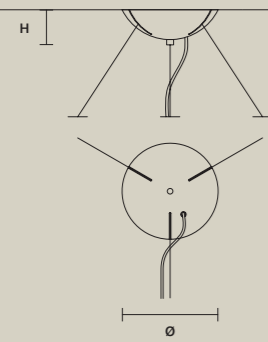

SINGLE CANOPIES

SINGLE CANOPY

SIZE	
Ø	18 cm / 7.10"
H	6 cm / 2.40"

FINISHINGS
● V87

PRODUCT NAME
ROYALE S 9/50/55
ROYALE S 30/80/75
ROYALE S 40/100/110