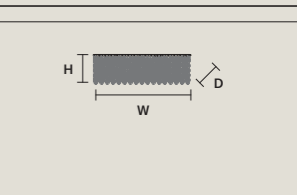

CUBO A/LONG

W	40 cm / 15.70"
D	12.5 cm / 4.90"
H	20 cm / 7.90"
STANDARD LIGHTING	
4×E12×40 W MAX (NOT INCL.)