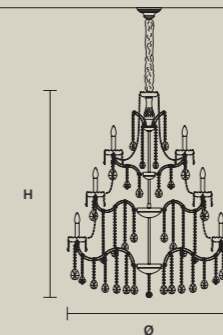

AQABA S 25/110/140

∅ 110 cm / 43.30"
H 140 cm / 55.10"
■ 41 kg / 90.20 lb

STANDARD LIGHTING 25×E14×10 W MAX (NOT INCL.)

INTEGRATED LED LIGHTING RGB-W 25×LED SOURCE - 212,5 W TOT

DW 25×LED SOURCE - 202,5 W TOT