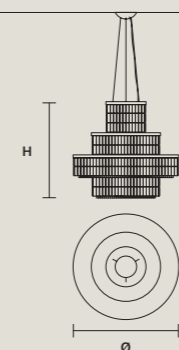

PALLADIO S 15/90/80

ø 90 cm / 35.40"
H 80 cm / 31.50"
■ 29 kg / 63.80 lb

STANDARD LIGHTING
15×E26×60 W MAX (NOT INCL.)
* BULB MAX Ø 45 mm / 1.80"