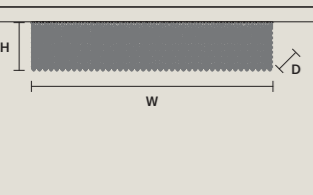

CUBO PL/LONG/G

W	100 cm / 39.40"
D	12,5 cm / 4.90"
H	20 cm / 7.90"
STANDARD LIGHTING	
6×E12×40 W MAX (NOT INCL.)