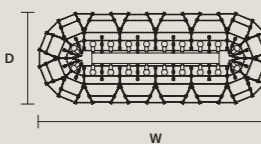

AQABA PL 20/180/37 OV

W 180 cm / 70.90"
D 73 cm / 28.70"
H 37 cm / 14.60"
■ 40 kg / 88.00 lb

STANDARD LIGHTING

20×E12×40 W MAX (NOT INCL.)

INTEGRATED LED LIGHTING

RGB-W 20×LED SOURCE - 170 W TOT

DW 20×LED SOURCE - 162 W TOT