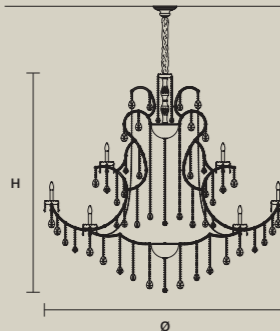

AQABA S 56/210/190

∅ 210 cm / 82.70"
H 190 cm / 74.80"
■ 132 kg / 290.40 lb

STANDARD LIGHTING
56×E14×10 W MAX (NOT INCL.)

INTEGRATED LED LIGHTING
RGB-W 56×LED SOURCE - 476 W TOT
DW 56×LED SOURCE - 453,6 W TOT