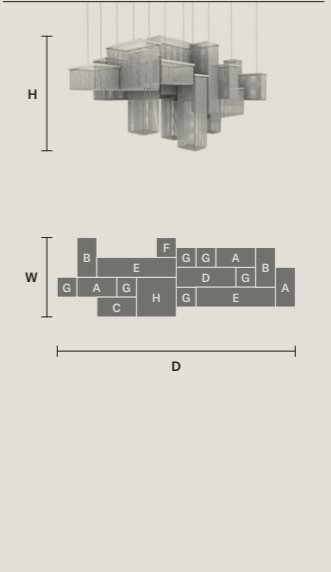

MODULES

- A 3×Cubo S/Long/J
- B 2×Cubo S/Long/K
- C 1×Cubo S/Long/L
- D 1×Cubo S/Long/O
- E 2×Cubo S/Long/Q
- F 1×Cubo S/Square/Medium 40
- G 6×Cubo S/Square/Medium 80
- H 1×Cubo S/Square/Large 40