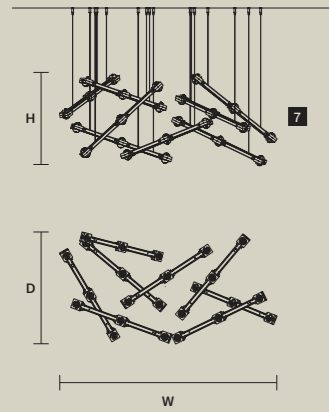

RAQAM N7
BASIC BATCH A
MODULO 7 × 8

W 117 cm / 46.10"
D 60 cm / 23.60"
H 50 cm / 19.70"
■ 12 kg / 26.40 lb

INTEGRATED LED LIGHTING
48 LED LIGHTS CRI>85
3000 K – 72 W
9360 NOMINAL LM