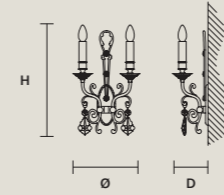

ODESSA A 2/27/43

W 27 cm / 10.60"
D 14 cm / 5.50"
H 43 cm / 16.90"
■ 1,5 kg / 3.30 lb

STANDARD LIGHTING
2×E12×40 W MAX (NOT INCL.)