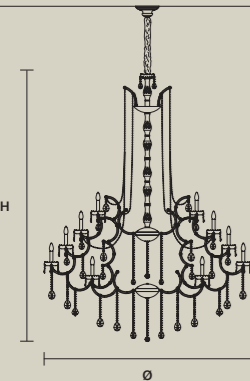

AQABA S 56/185/230

∅ 185 cm / 72.80"
H 230 cm / 90.60"
■ 103 kg / 226.60 lb

STANDARD LIGHTING
56×E14×10 W MAX (NOT INCL.)

INTEGRATED LED LIGHTING
RGB-W 56×LED SOURCE - 476 W TOT
DW 56×LED SOURCE - 453,6 W TOT