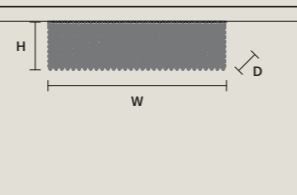

CUBO PL/LONG/M

W	75 cm / 29.50"
D	25 cm / 9.80"
H	20 cm / 7.90"
STANDARD LIGHTING	
9×E12×40 W MAX (NOT INCL.)