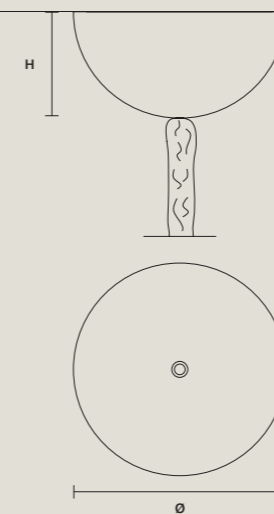

SINGLE CANOPY/INTEGRATED LED LIGHTING

SIZE		FRAME FINISHINGS	CANOPI FINISHINGS	PRODUCT NAME
Ø	35 cm / 13.80"	G03	G03	AQABA S 56/185/165
H	21 cm / 8.30"	G04	G04	AQABA S 56/185/230
				AQABA S 56/210/190
				AQABA S 65/170/250
				AQABA S 70/150/380
				AQABA S 70/245/290
				AQABA S 116/245/400