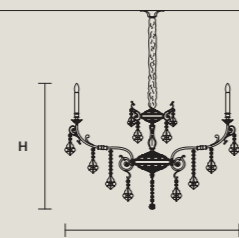

ODESSA S 8/90/80

∅ 90 cm / 35.40"
H 80 cm / 31.50"
■ 18 kg / 39.60 lb

STANDARD LIGHTING
8×E12×40 W MAX (NOT INCL.)