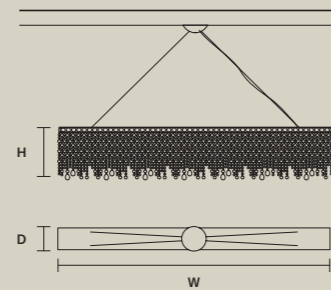

STANDARD LIGHTING

10×E14×10 W MAX (NOT INCL.)