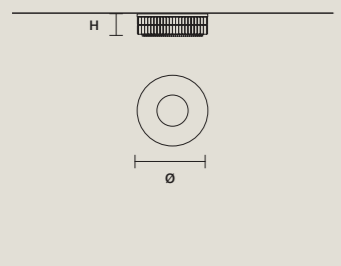

PALLADIO
PL 8/60/18 RD

∅	60 cm / 23.60"
H	18 cm / 7.10"
■	14 kg / 30.80 lb

STANDARD LIGHTING
8×E26×60 W MAX (NOT INCL.)
* BULB MAX Ø 45 mm / 1.80"