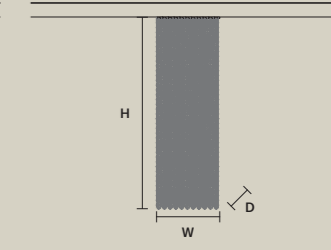

CUBO PL/SQUARE/MEDIUM 80

W 25 cm / 9.80"
D 25 cm / 9.80"
H 80 cm / 31.50"

STANDARD LIGHTING
10xE14x10 W MAX (NOT INCL.)