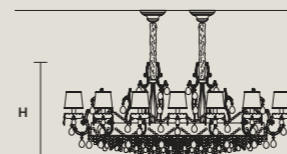

STANDARD LIGHTING

12×E12×40 W MAX (NOT INCL.)
12×E26×60 W MAX (NOT INCL.)