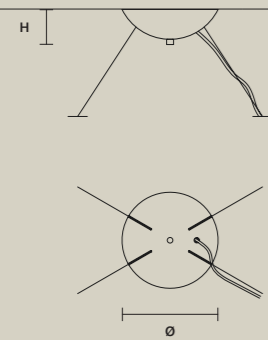

SINGLE CANOPY

SIZE	
Ø	18 cm / 7.10"
H	6 cm / 2.40"

FINISHINGS
● G04

PRODUCT NAME
CRISTALLE S 4/80/30 OV
CRISTALLE S 5/100/35 OV
CRISTALLE S 6/120/40 OV