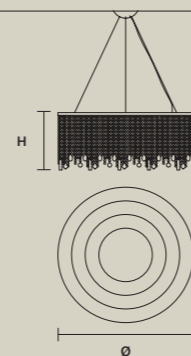

CRISTALLE S 12/100/40 RD

ø 100 cm / 39.40"
H 40 cm / 15.70"
■ 35 kg / 77.20 lb

STANDARD LIGHTING
12×E27×20 W MAX (NOT INCL.)