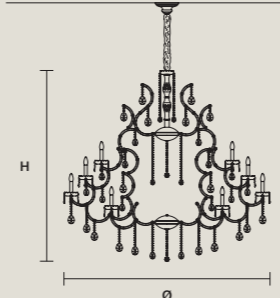

AQABA S 56/185/165

∅ 185 cm / 72.80"
H 165 cm / 65.00"
■ 108 kg / 237.60 lb

STANDARD LIGHTING
56×E12×40 W MAX (NOT INCL.)

INTEGRATED LED LIGHTING
RGB-W 56×LED SOURCE - 476 W TOT
DW 56×LED SOURCE - 453,6 W TOT