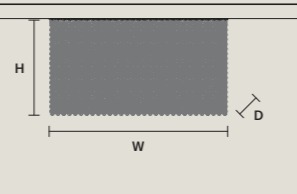

CUBO PL/LONG/E 

W	75 cm / 29.50"
D	12,5 cm / 4.90"
H	40 cm / 15.70"
STANDARD LIGHTING	
9×E12×40 W MAX (NOT INCL.)	

CUBO PL/LONG/F 

W	75 cm / 29.50"
D	12,5 cm / 4.90"
H	60 cm / 23.60"
STANDARD LIGHTING	
9×E12×40 W MAX (NOT INCL.)	