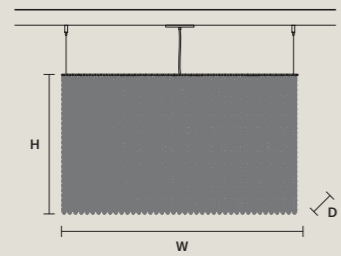

CUBO S/LONG/R

W	100 cm / 39.40"
D	25 cm / 9.80"
H	60 cm / 23.60"

STANDARD LIGHTING

18xE12x40 W MAX (NOT INCL.)