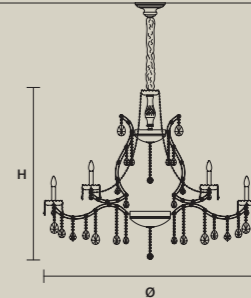

AQABA S 24/130/100

∅ 130 cm / 51.20"
H 100 cm / 39.40"
■ 41 kg / 90.20 lb

STANDARD LIGHTING 24×E14×10 W MAX (NOT INCL.)

INTEGRATED LED LIGHTING RGB-W 24×LED SOURCE - 204 W TOT

DW 24×LED SOURCE - 194,4 W TOT