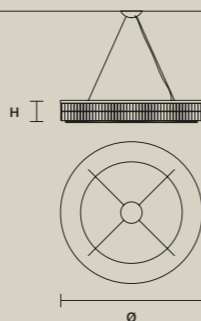

STANDARD LIGHTING

16×E27×20 W MAX (NOT INCL.)
* BULB MAX Ø 45 mm / 1.80"