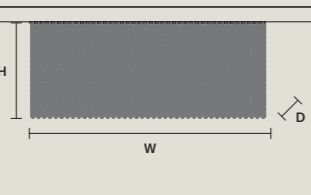

CUBO PL/LONG/H

W	100 cm / 39.40"
D	12,5 cm / 4.90"
H	40 cm / 15.70"
STANDARD LIGHTING	
11×E12×40 W MAX (NOT INCL.)