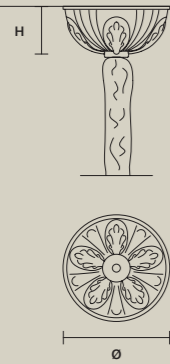

Only with
dimmable bulbs

DISCOVER MORE

SINGLE CANOPIES

SINGLE CANOPY

SIZE		FINISHINGS	PRODUCT NAME
Ø	14 cm / 5.50"	G03	ODESSA S 6/70/65
H	6,5 cm / 2.60"		ODESSA S 8/90/80

SINGLE CANOPY

SIZE		FINISHINGS	PRODUCT NAME
Ø	20 cm / 7.90"	G03	ODESSA S 8/90/120
H	8 cm / 3.10"		ODESSA S 12/120/95
			ODESSA S 12/120/155