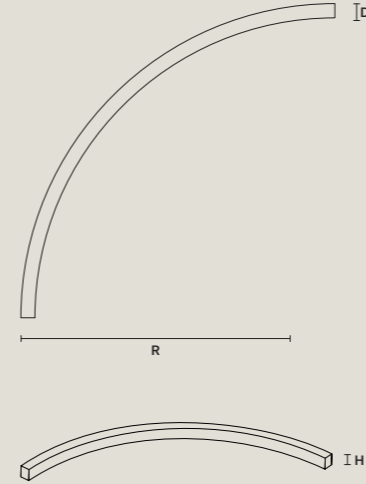

PENDANTS A	
H	25 cm / 9.90"

PENDANTS B	
H	50 cm / 19.70"

PENDANTS C	
H	70 cm / 27.60"

PENDANTS D	
H	100 cm / 39.40"

GALASSIA M1 TPL		CE	
W	319 cm / 125.60"		
D	180 cm / 70.90"		
H	50 cm / 19.70"		
■	130 kg / 286.00 lb		
STANDARD INTEGRATED LED LIGHTING			
	180 W CRI>95		
	3000 K – 23154 NOMINAL LM		
ON REQUEST			
	180 W CRI>95		
	2700 K – 21996 NOMINAL LM		