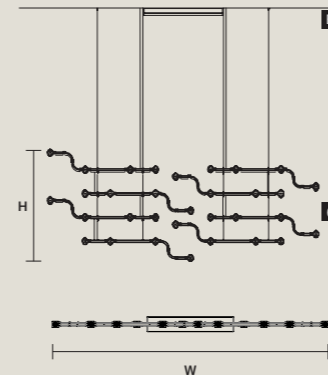

MODULES
7 ×10

CANOPY
E ×1
W 70 cm / 27.60"
D 15 cm / 5.90"
H 6 cm / 2.40"

CABLES
×4 SINGLE STEEL CABLES

**RAQAM N2
BASIC BATCH A8
MODULO 6 × 8**

W 225 cm / 88.60"
H 76 cm / 29.90"
■ 16 kg / 35.20 lb

INTEGRATED LED LIGHTING
64 LED LIGHTS CRI>85
3000 K – 96 W
12480 NOMINAL LM