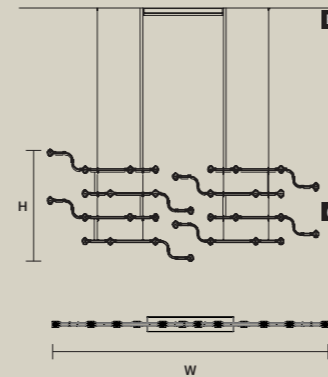

**RAQAM M6
BASIC BATCH A
MODULO 6 × 20**

∅ 60 cm / 23.60"
H 200 cm / 78.70"
■ 45 kg / 99.00 lb

INTEGRATED LED LIGHTING
160 LED LIGHTS CRI>85
3000 K – 240 W
31200 NOMINAL LM

**RAQAM M7
BASIC BATCH A
MODULO 6 × 20 + MODULO 7 × 10**

∅ 62 cm / 24.40"
H 263 cm / 103.50"
■ 62 kg / 136.40 lb

INTEGRATED LED LIGHTING
220 LED LIGHTS CRI>85
3000 K – 330 W
42900 NOMINAL LM

**RAQAM M7 ADDITIONAL
ELEMENT TO INCREASE THE
OVERALL HEIGHT MODULO 7 × 10**

∅ 62 cm / 24.40"
H 58 cm / 22.80"
■ 18 kg / 39.60 lb

INTEGRATED LED LIGHTING
60 LED LIGHTS CRI>85
3000 K – 90 W
11700 NOMINAL LM

**RAQAM N2
BASIC BATCH A8
MODULO 6 × 8**

W 225 cm / 88.60"
H 76 cm / 29.90"
■ 16 kg / 35.20 lb

INTEGRATED LED LIGHTING
64 LED LIGHTS CRI>85
3000 K – 96 W
12480 NOMINAL LM

**RAQAM N2
BASIC BATCH A16
MODULO 6 × 16**

W 225 cm / 88.60"
H 155 cm / 61.00"
■ 28 kg / 61.60 lb

INTEGRATED LED LIGHTING
128 LED LIGHTS CRI>85
3000 K – 192 W
24960 NOMINAL LM

**RAQAM N2
BASIC BATCH B8
MODULO 6 × 8**

W 121 cm / 47.60"
H 155 cm / 61.00"
■ 16 kg / 35.20 lb

INTEGRATED LED LIGHTING
64 LED LIGHTS CRI>85
3000 K – 96 W
12480 NOMINAL LM

**RAQAM N2
BASIC BATCH B16
MODULO 6 × 16**

W 121 cm / 47.60"
H 311 cm / 122.40"
■ 28 kg / 61.60 lb

INTEGRATED LED LIGHTING
128 LED LIGHTS CRI>85
3000 K – 192 W
24960 NOMINAL LM

**RAQAM N6
BASIC BATCH A
MODULO 1 × 8**

W 369 cm / 145.30"
D 290 cm / 114.20"
H 57 cm / 22.40"
■ 27 kg / 59.40 lb

INTEGRATED LED LIGHTING
64 LED LIGHTS CRI>85
3000 K – 96 W
12480 NOMINAL LM

MODULES
6 ×20

MODULES
6 ×20

7 ×10

MODULES
7 ×10

MODULES
6 ×8

MODULES
6 ×16

MODULES
6 ×8

MODULES
6 ×16

MODULES
1 ×8

CANOPY
B ×1
∅ 40 cm / 15.70"
H 6 cm / 2.40"

CANOPY
B ×1
∅ 40 cm / 15.70"
H 6 cm / 2.40"

CANOPY
E ×1
W 70 cm / 27.60"
D 15 cm / 5.90"
H 6 cm / 2.40"

CANOPY
E ×1
W 70 cm / 27.60"
D 15 cm / 5.90"
H 6 cm / 2.40"

CANOPY
E ×1
W 70 cm / 27.60"
D 15 cm / 5.90"
H 6 cm / 2.40"

CANOPY
E ×1
W 70 cm / 27.60"
D 15 cm / 5.90"
H 6 cm / 2.40"

CANOPY
RECESSED

CABLES
×3 SINGLE STEEL CABLES

CABLES
×13 SINGLE STEEL CABLES

CABLES
×4 SINGLE STEEL CABLES

CABLES
×4 SINGLE STEEL CABLES

CABLES
×2 SINGLE STEEL CABLES

CABLES
×2 SINGLE STEEL CABLES

CABLES
×16 SINGLE STEEL CABLES