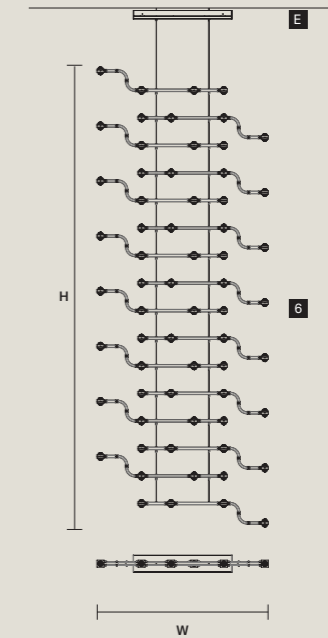

MODULES
6 ×8

CANOPY
E ×1
W 70 cm / 27.60"
D 15 cm / 5.90"
H 6 cm / 2.40"

CABLES
×2 SINGLE STEEL CABLES

**RAQAM N2
BASIC BATCH B16
MODULO 6 × 16**

W 121 cm / 47.60"
H 311 cm / 122.40"
■ 28 kg / 61.60 lb

INTEGRATED LED LIGHTING
128 LED LIGHTS CRI>85
3000 K – 192 W
24960 NOMINAL LM