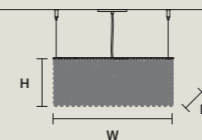

CUBO S/LONG/A		CE	ETL
W	50 cm / 19.70"		
D	12,5 cm / 4.90"		
H	20 cm / 7.90"		
STANDARD LIGHTING			
4×E12×40 W MAX (NOT INCL.)