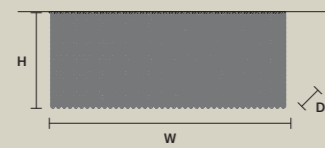

CUBO PL/LONG/H		CE
W	100 cm / 39.40"	
D	12,5 cm / 4.90"	
H	40 cm / 15.70"	
STANDARD LIGHTING		
11×E14×10 W MAX (NOT INCL.)