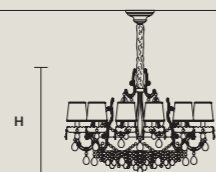

STANDARD LIGHTING

10×E12×40 W MAX (NOT INCL.)
3×E26×60 W MAX (NOT INCL.)