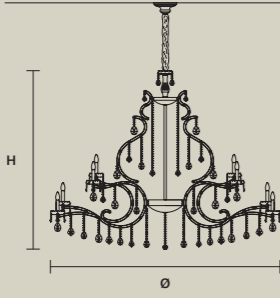

AQABA S 40/200/155

∅ 200 cm / 78.70"
H 155 cm / 61.00"
■ 82 kg / 180.40 lb

STANDARD LIGHTING
40×E14×10 W MAX (NOT INCL.)

INTEGRATED LED LIGHTING
RGB-W 40×LED SOURCE - 340 W TOT
DW 40×LED SOURCE - 324 W TOT