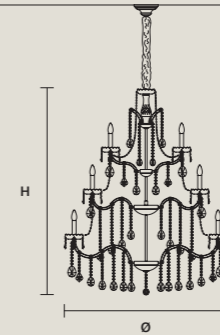

AQABA S 25/110/140

∅ 110 cm / 43.30"
H 140 cm / 55.10"
■ 41 kg / 90.20 lb

STANDARD LIGHTING
25×E12×40 W MAX (NOT INCL.)

INTEGRATED LED LIGHTING
RGB-W 25×LED SOURCE - 212,5 W TOT
DW 25×LED SOURCE - 202,5 W TOT