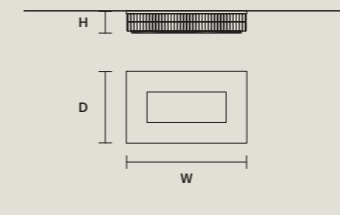

PALLADIO
PL 16/100/18 RC

W	100 cm / 39.40"
D	60 cm / 23.60"
H	18 cm / 7.10"
■	27 kg / 59.40 lb

STANDARD LIGHTING
16×E26×60 W MAX (NOT INCL.)
* BULB MAX Ø 45 mm / 1.80"