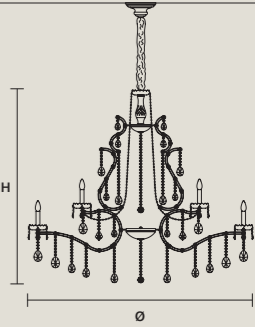

AQABA S 24/155/130

∅ 155 cm / 61.00"
H 130 cm / 51.20"
■ 55 kg / 121.00 lb

STANDARD LIGHTING
24×E12×40 W MAX (NOT INCL.)

INTEGRATED LED LIGHTING
RGB-W 24×LED SOURCE - 204 W TOT
DW 24×LED SOURCE - 194,4 W TOT