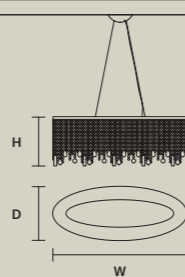

CRISTALLE S 5/100/35 OV

W 100 cm / 39.40"
D 40 cm / 15.70"
H 35 cm / 13.80"
■ 16 kg / 35.30 lb

STANDARD LIGHTING
5×E27×20 W MAX (NOT INCL.)