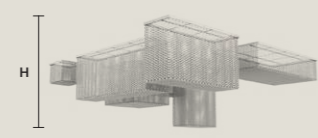

CUBO COMBO PL 100 SQ

W	100 cm / 39.40"
D	100 cm / 39.40"
H	80 cm / 31.50"
■	59 kg / 129.80 lb

STANDARD LIGHTING
51×E12×40 W MAX (NOT INCL.)

CUBO COMBO PL 175 SQ

W	175 cm / 68.90"
D	175 cm / 68.90"
H	80 cm / 31.50"
■	118 kg / 259.60 lb

STANDARD LIGHTING
107×E12×40 W MAX (NOT INCL.)

CUBO COMBO PL8 200 SQ

W	200 cm / 78.70"
D	200 cm / 78.70"
H	60 cm / 23.60"
■	108 kg / 237.60 lb

STANDARD LIGHTING
95×E12×40 W MAX (NOT INCL.)

CUBO COMBO PL21 200 SQ

W	200 cm / 78.70"
D	200 cm / 78.70"
H	80 cm / 31.50"
■	128 kg / 281.60 lb

STANDARD LIGHTING
151×E12×40 W MAX (NOT INCL.)

CUBO COMBO PL 150 RC

W	75 cm / 29.50"
D	150 cm / 59.10"
H	60 cm / 23.60"
■	54 kg / 118.80 lb

STANDARD LIGHTING
53×E12×40 W MAX (NOT INCL.)

CUBO COMBO PL 300 RC

W	100 cm / 39.40"
D	300 cm / 118.10"
H	80 cm / 31.50"
■	189 kg / 415.80 lb

STANDARD LIGHTING
195×E12×40 W MAX (NOT INCL.)

MODULES

- **A** 1xCubo PL/Long/B
- **B** 4xCubo PL/Square/Small 20
- **C** 3xCubo PL/Square/Small 40
- **D** 2xCubo PL/Square/Small 80
- **E** 2xCubo PL/Square/Medium 20
- **F** 1xCubo PL/Square/Medium 40
- **G** 2xCubo PL/Square/Medium 60

MODULES

- **A** 1xCubo PL/Long/P
- **B** 1xCubo PL/Long/Q
- **C** 1xCubo PL/Long/R
- **D** 1xCubo PL/Long/T
- **E** 1xCubo PL/Square/Medium 20
- **F** 1xCubo PL/Square/Medium 40
- **G** 1xCubo PL/Square/Medium 60
- **H** 1xCubo PL/Square/Medium 80
- **I** 1xCubo PL/Square/Large 40

MODULES

- **A** 1xCubo PL/Long/I
- **B** 1xCubo PL/Long/L
- **C** 1xCubo PL/Long/N
- **D** 1xCubo PL/Long/P
- **E** 1xCubo PL/Long/Q
- **F** 1xCubo PL/Long/S
- **G** 1xCubo PL/Square/Medium 20
- **H** 1xCubo PL/Square/Large 40

MODULES

- **A** 4xCubo PL/Square/Medium/20
- **B** 7xCubo PL/Square/Medium/40
- **C** 7xCubo PL/Square/Medium/60
- **D** 3xCubo PL/Square/Medium/80

MODULES

- **A** 1xCubo PL/Long/K
- **B** 2xCubo PL/Long/M
- **C** 2xCubo PL/Square/Medium 20
- **D** 1xCubo PL/Square/Medium 40
- **E** 1xCubo PL/Square/Medium 60

MODULES

- **A** 6xCubo PL/Long/I
- **B** 3xCubo PL/Long/K
- **C** 2xCubo PL/Long/L
- **D** 1xCubo PL/Long/O
- **E** 1xCubo PL/Long/Q
- **F** 1xCubo PL/Square/Medium 20
- **G** 1xCubo PL/Square/Medium 60
- **H** 4xCubo PL/Square/Medium 80