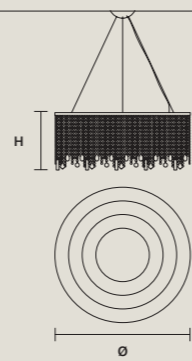

CRISTALLE S 12/100/40 RD

∅ 100 cm / 39.40"
H 40 cm / 15.70"
■ 35 kg / 77.20 lb

STANDARD LIGHTING
12×E26×60 W MAX (NOT INCL.)