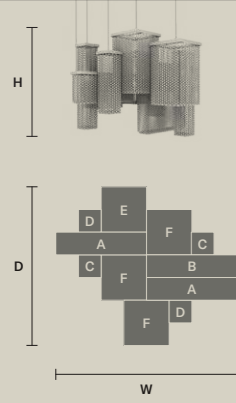

CUBO COMBO S100 SQ

W 100 cm / 39.40"
D 87,5 cm / 34.40"
H 80 cm / 31.50"
■ 60 kg / 132.00 lb

STANDARD LIGHTING
48×E14×10 W MAX (NOT INCL.)