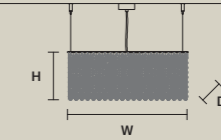

CUBO S/SQUARE/ LARGE 20

w 50 cm / 19.70"
d 50 cm / 19.70"
h 20 cm / 7.90"

STANDARD LIGHTING

12×E14×10 W MAX (NOT INCL.)