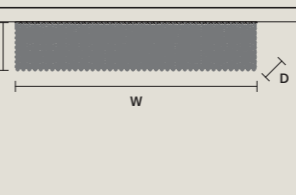

CUBO PL/LONG/S

W	100 cm / 39.40"
D	50 cm / 19.70"
H	20 cm / 7.90"
STANDARD LIGHTING	
12×E12×40 W MAX (NOT INCL.)