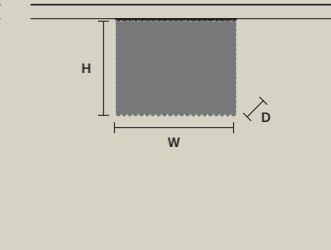

CUBO PL/LONG/B

W 50 cm / 19.70"
D 12,5 cm / 4.90"
H 40 cm / 15.70"

STANDARD LIGHTING
7xE14x10 W MAX (NOT INCL.)