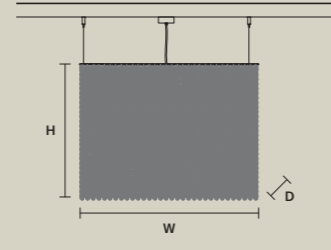

CUBO S/LONG/O

W 75 cm / 29.50"
D 25 cm / 9.80"
H 60 cm / 23.60"

STANDARD LIGHTING
17xE14x10 W MAX (NOT INCL.)