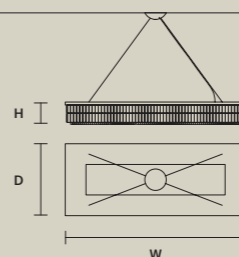

STANDARD LIGHTING

20×E27×20 W MAX (NOT INCL.)
* BULB MAX Ø 45 mm / 1.80"