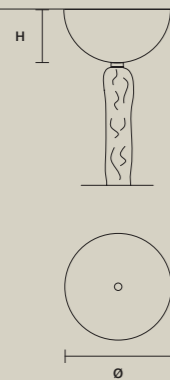

SINGLE CANOPY

SIZE		FINISHINGS	PRODUCT NAME
Ø	20 cm / 7.90"	● G04	DIAMOND S 12/120/120
H	10 cm / 3.90"		DIAMOND S 16/145/125
			DIAMOND S 24/143/175
			DIAMOND S 32/110/250
			DIAMOND S 64/140/500