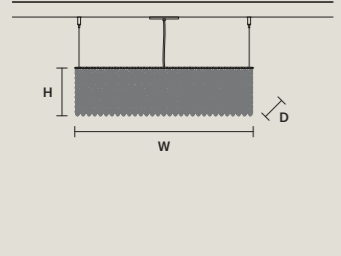

CUBO S/LONG/M

W	75 cm / 29.50"
D	25 cm / 9.80"
H	20 cm / 7.90"

STANDARD LIGHTING

9xE12x40 W MAX (NOT INCL.)