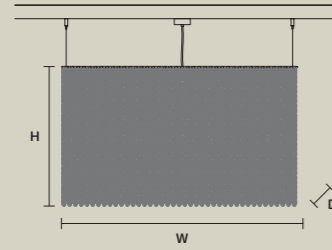

CUBO S/LONG/R

W 100 cm / 39.40"
D 25 cm / 9.80"
H 60 cm / 23.60"

STANDARD LIGHTING
18xE14x10 W MAX (NOT INCL.)