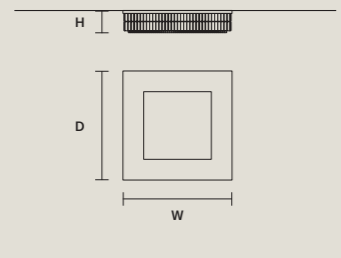

PALLADIO
PL 16/90/18 SQ

W	90 cm / 35.40"
D	90 cm / 35.40"
H	18 cm / 7.10"
■	31 kg / 68.20 lb

STANDARD LIGHTING
16×E26×60 W MAX (NOT INCL.)
* BULB MAX Ø 45 mm / 1.80"