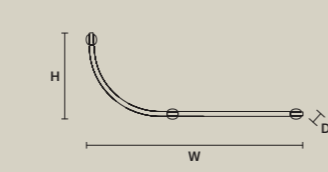

MODULE 3	
w	79,5 cm / 31.30"
d	5 cm / 2.00"
H	32 cm / 12.60"
■	1,2 kg / 2.60 lb
INTEGRATED LED LIGHTING	
6 LED LIGHTS CRI>85	
3000 K – 9 W	
1170 NOMINAL LM	

MODULE 6	
w	92 cm / 36.20"
d	5 cm / 2.00"
H	17,5 cm / 6.90"
■	1,5 kg / 3.30 lb
INTEGRATED LED LIGHTING	
8 LED LIGHTS CRI>85	
3000 K – 12 W	
1560 NOMINAL LM