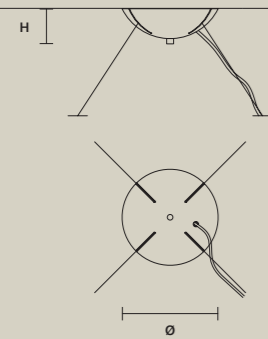

SINGLE CANOPIES

SINGLE CANOPY

SIZE	
Ø	18 cm / 7.10"
H	6 cm / 2.40"

● V90

PRODUCT NAME
 PALLADIO S 8/60/18 RD
 PALLADIO S 9/90/35
 PALLADIO S 15/90/80

SINGLE CANOPY

SIZE	
Ø	18 cm / 7.10"
H	6 cm / 2.40"

● V90