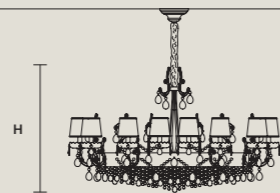

STANDARD LIGHTING

14×E12×40 W MAX (NOT INCL.)
7×E26×60 W MAX (NOT INCL.)