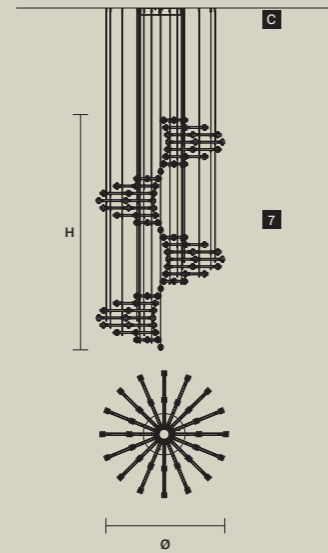

RAQAM P4
BASIC BATCH A
MODULO 7 × 32

∅ 126 cm / 49.60"
H 223 cm / 87.80"
■ 42 kg / 92.40 lb

INTEGRATED LED LIGHTING
192 LED LIGHTS CRI>85
3000 K – 288 W
37440 NOMINAL LM