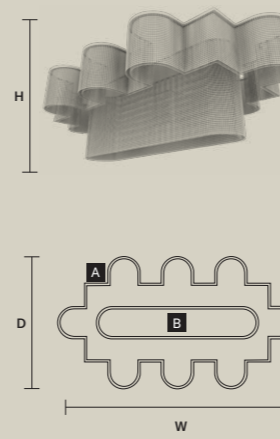

GALASSIA O1 SNG		CE	
W	201 cm / 79.10"		
D	201 cm / 79.10"		
H	100 cm / 39.40"		
■	80 kg / 176.00 lb		
STANDARD INTEGRATED LED LIGHTING			
	93,6 W CRI>95		
	3000 K – 12051 NOMINAL LM		
ON REQUEST			
	93,6 W CRI>95		
	2700 K – 11448 NOMINAL LM		

GALASSIA O1 TPL		CE	
W	362 cm / 142.50"		
D	201 cm / 79.10"		
H	100 cm / 39.40"		
■	170 kg / 374.00 lb		
STANDARD INTEGRATED LED LIGHTING			
	204 W CRI>95		
	3000 K – 26265 NOMINAL LM		
ON REQUEST			
	204 W CRI>95		
	2700 K – 24951 NOMINAL LM		

GALASSIA O3 SNG		CE	
W	257 cm / 101.20"		
D	156 cm / 61.40"		
H	25 cm / 9.80"		
■	40 kg / 88.00 lb		
STANDARD INTEGRATED LED LIGHTING			
	79,2 W CRI>95		
	3000 K – 10197 NOMINAL LM		
ON REQUEST			
	79,2 W CRI>95		
	2700 K – 9687 NOMINAL LM		

GALASSIA Q1 SNG		CE	
W	227 cm / 89.40"		
D	126 cm / 49.60"		
H	100 cm / 39.40"		
■	80 kg / 176.00 lb		
STANDARD INTEGRATED LED LIGHTING			
	96,8 W CRI>95		
	3000 K – 12462 NOMINAL LM		
ON REQUEST			
	96,8 W CRI>95		
	2700 K – 11838 NOMINAL LM		

GALASSIA R1 DBL		CE	
W	486 cm / 191.30"		
D	202 cm / 79.50"		
H	100 cm / 39.40"		
■	440 kg / 968.00 lb		
STANDARD INTEGRATED LED LIGHTING			
	601,6 W CRI>95		
	3000 K – 77404 NOMINAL LM		
ON REQUEST			
	601,6 W CRI>95		
	2700 K – 73533 NOMINAL LM		

GALASSIA R2 SNG		CE	
W	229 cm / 90.20"		
D	116 cm / 45.70"		
H	100 cm / 39.40"		
■	110 kg / 242.00 lb		
STANDARD INTEGRATED LED LIGHTING			
	150,4 W CRI>95		
	3000 K – 19363 NOMINAL LM		
ON REQUEST			
	150,4 W CRI>95		
	2700 K – 18394 NOMINAL LM		

MODULES	
A	OUTSIDE H50 36 × CORNER 20x20
B	INSIDE H50 4 × CORNER 20x20 2 × STRAIGHT 100 2 × STRAIGHT 50
DRIVER	
	1 × RECESSED

MODULES	
A	COMBO A H50 (x4) 12 × CORNER 20x20 2 × STRAIGHT 100 4 × STRAIGHT 50
B	COMBO B H100 (x2) 4 × CORNER 20x20 2 × STRAIGHT 50
C	COMBO C H100 (x1) 4 × CORNER 20x20 2 × STRAIGHT 100
DRIVER	
	2 × RECESSED

MODULES	
A	OUTSIDE H50 12 × CORNER 20x20 8 × ARCH 50
B	INSIDE H100 4 × ARCH 50
DRIVER	
	1 × RECESSED

MODULES	
A	OUTSIDE H50 20 × CORNER 20x20 16 × ARCH 50
B	INSIDE H100 4 × ARCH 50 4 × STRAIGHT 100
DRIVER	
	2 × RECESSED

MODULES	
	4 × CORNER 20x20 4 × STRAIGHT 50 4 × ARCH 50 4 × ARCH 75
DRIVER	
	1 × RECESSED

MODULES	
A	OUTSIDE H50 4 × ARCH 125 4 × STRAIGHT 100
B	INSIDE H100 4 × ARCH 50 2 × STRAIGHT 50
DRIVER	
	1 × RECESSED

MODULES	
A	COMBO A H25 8 × ARCH 200 8 × ARCH 50
B	COMBO B H50 8 × ARCH 175 8 × ARCH 75
C	COMBO C H75 8 × ARCH 150 8 × ARCH 100
D	COMBO D H100 8 × ARCH 125
DRIVER	
	2 × RECESSED

MODULES	
A	COMBO A H25 2 × ARCH 200 2 × ARCH 50
B	COMBO B H50 2 × ARCH 175 2 × ARCH 75
C	COMBO C H75 2 × ARCH 150 2 × ARCH 100
D	COMBO D H100 2 × ARCH 125
DRIVER	
	1 × RECESSED