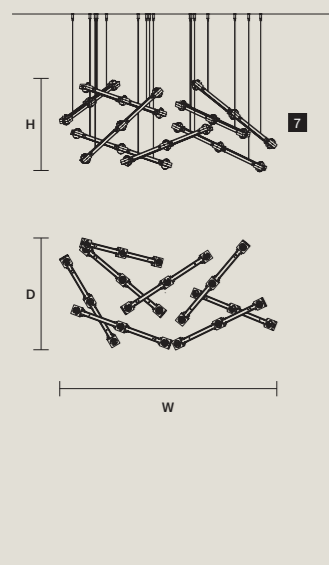

RAQAM N7
BASIC BATCH A
MODULO 7 x 8

W 117 cm / 46.10"
D 60 cm / 23.60"
H 50 cm / 19.70"
■ 12 kg / 26.40 lb

INTEGRATED LED LIGHTING

48 LED LIGHTS CRI>85
3000 K - 72 W
9360 NOMINAL LM

RAQAM O1
COMPOSITION
BASIC BATCH B x 5

W 93.5 cm / 36.80"
D 93.5 cm / 36.80"
H 250 cm / 98.40"
■ 135 kg / 297.00 lb

INTEGRATED LED LIGHTING

480 LED LIGHTS CRI>85
3000 K - 720 W
93600 NOMINAL LM

RAQAM P4
BASIC BATCH A
MODULO 7 x 32

∅ 126 cm / 49.60"
H 223 cm / 87.80"
■ 42 kg / 92.40 lb

INTEGRATED LED LIGHTING

192 LED LIGHTS CRI>85
3000 K - 288 W
37440 NOMINAL LM

RAQAM Q5
BASIC BATCH D - MODULO 1 x 16
+ MODULO 1 x 8 + MODULO 1 x 8

∅ 385 cm / 151.60"
H 209 cm / 82.30"
■ 120 kg / 264.00 lb

INTEGRATED LED LIGHTING

256 LED LIGHTS CRI>85
3000 K - 384 W
49920 NOMINAL LM

MODULES
7 x 8

MODULES
5 x 80

MODULES
7 x 32

MODULES
1 x 32

CANOPY
RECESSED

CANOPY
D x 1

∅ 10 cm / 3.90"
H 2,5 cm / 1.00"

CANOPY
C x 1

∅ 42 cm / 16.50"
H 6 cm / 2.40"

CANOPY
D x 1

∅ 10 cm / 3.90"
H 2,5 cm / 1.00"

CABLES
x16 SINGLE STEEL CABLES

CABLES
x15 SINGLE STEEL CABLES

CABLES
x32 SINGLE STEEL CABLES

CABLES
x67 SINGLE STEEL CABLES

RAQAM Q5
BASIC BATCH E
MODULO 1 x 10

∅ 266 cm / 104.70"
H 55 cm / 21.70"
■ 38 kg / 83.60 lb