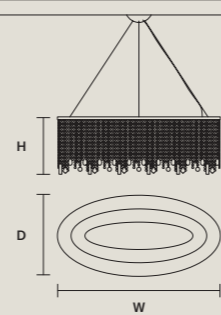

CRISTALLE S 6/120/40 OV

W 120 cm / 47.20"
D 60 cm / 23.60"
H 40 cm / 15.70"
■ 22 kg / 48.40 lb

STANDARD LIGHTING
6×E26×60 W MAX (NOT INCL.)