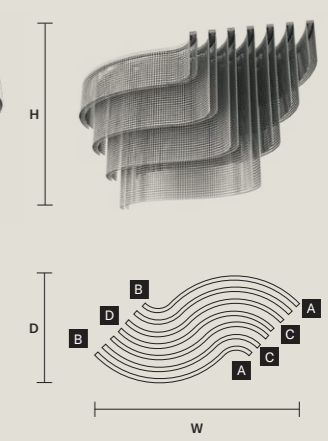

GALASSIA O1 SNG		CE	
W	201 cm / 79.10"		
D	201 cm / 79.10"		
H	100 cm / 39.40"		
■	80 kg / 176.00 lb		
STANDARD INTEGRATED LED LIGHTING			
	93,6 W CRI>95		
	3000 K – 12051 NOMINAL LM		
ON REQUEST			
	93,6 W CRI>95		
	2700 K – 11448 NOMINAL LM		

GALASSIA O1 TPL		CE	
W	362 cm / 142.50"		
D	201 cm / 79.10"		
H	100 cm / 39.40"		
■	170 kg / 374.00 lb		
STANDARD INTEGRATED LED LIGHTING			
	204 W CRI>95		
	3000 K – 26265 NOMINAL LM		
ON REQUEST			
	204 W CRI>95		
	2700 K – 24951 NOMINAL LM		

GALASSIA O3 SNG		CE	
W	257 cm / 101.20"		
D	156 cm / 61.40"		
H	25 cm / 9.80"		
■	40 kg / 88.00 lb		
STANDARD INTEGRATED LED LIGHTING			
	79,2 W CRI>95		
	3000 K – 10197 NOMINAL LM		
ON REQUEST			
	79,2 W CRI>95		
	2700 K – 9687 NOMINAL LM		

GALASSIA Q1 SNG		CE	
W	227 cm / 89.40"		
D	126 cm / 49.60"		
H	100 cm / 39.40"		
■	80 kg / 176.00 lb		
STANDARD INTEGRATED LED LIGHTING			
	96,8 W CRI>95		
	3000 K – 12462 NOMINAL LM		
ON REQUEST			
	96,8 W CRI>95		
	2700 K – 11838 NOMINAL LM		

GALASSIA R1 DBL		CE	
W	486 cm / 191.30"		
D	202 cm / 79.50"		
H	100 cm / 39.40"		
■	440 kg / 968.00 lb		
STANDARD INTEGRATED LED LIGHTING			
	601,6 W CRI>95		
	3000 K – 77404 NOMINAL LM		
ON REQUEST			
	601,6 W CRI>95		
	2700 K – 73533 NOMINAL LM		

GALASSIA R2 SNG		CE	
W	229 cm / 90.20"		
D	116 cm / 45.70"		
H	100 cm / 39.40"		
■	110 kg / 242.00 lb		
STANDARD INTEGRATED LED LIGHTING			
	150,4 W CRI>95		
	3000 K – 19363 NOMINAL LM		
ON REQUEST			
	150,4 W CRI>95		
	2700 K – 18394 NOMINAL LM		

MODULES	
A	OUTSIDE H50 36 × CORNER 20x20
B	INSIDE H50 4 × CORNER 20x20 2 × STRAIGHT 100 2 × STRAIGHT 50
DRIVER	
	1 × RECESSED

MODULES	
A	COMBO A H50 (x4) 12 × CORNER 20x20 2 × STRAIGHT 100 4 × STRAIGHT 50
B	COMBO B H100 (x2) 4 × CORNER 20x20 2 × STRAIGHT 50
C	COMBO C H100 (x1) 4 × CORNER 20x20 2 × STRAIGHT 100
DRIVER	
	2 × RECESSED

MODULES	
A	OUTSIDE H50 12 × CORNER 20x20 8 × ARCH 50
B	INSIDE H100 4 × ARCH 50
DRIVER	
	1 × RECESSED

MODULES	
A	OUTSIDE H50 20 × CORNER 20x20 16 × ARCH 50
B	INSIDE H100 4 × ARCH 50 4 × STRAIGHT 100
DRIVER	
	2 × RECESSED

MODULES	
	4 × CORNER 20x20 4 × STRAIGHT 50 4 × ARCH 50 4 × ARCH 75
DRIVER	
	1 × RECESSED

MODULES	
A	OUTSIDE H50 4 × ARCH 125 4 × STRAIGHT 100
B	INSIDE H100 4 × ARCH 50 2 × STRAIGHT 50
DRIVER	
	1 × RECESSED

MODULES	
A	COMBO A H25 8 × ARCH 200 8 × ARCH 50
B	COMBO B H50 8 × ARCH 175 8 × ARCH 75
C	COMBO C H75 8 × ARCH 150 8 × ARCH 100
D	COMBO D H100 8 × ARCH 125
DRIVER	
	2 × RECESSED

MODULES	
A	COMBO A H25 2 × ARCH 200 2 × ARCH 50
B	COMBO B H50 2 × ARCH 175 2 × ARCH 75
C	COMBO C H75 2 × ARCH 150 2 × ARCH 100
D	COMBO D H100 2 × ARCH 125
DRIVER	
	1 × RECESSED