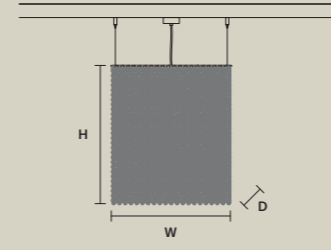

CUBO S/LONG/L

W 50 cm / 19.70"
D 25 cm / 9.80"
H 60 cm / 23.60"

STANDARD LIGHTING
12xE14x10 W MAX (NOT INCL.)