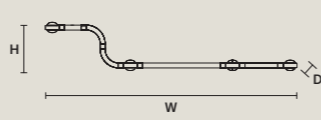

MODULE 6	
W	92 cm / 36.20"
D	5 cm / 2.00"
H	17,5 cm / 6.90"
■	1,5 kg / 3.30 lb
INTEGRATED LED LIGHTING	
8 LED LIGHTS CRI>85 3000 K – 12 W 1560 NOMINAL LM