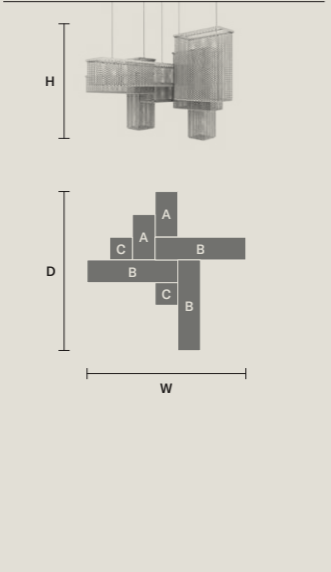

MODULES

- A 2×Cubo S/Long/L
- B 3×Cubo S/Long/P
- C 2×Cubo S/Square/Medium 80

CUBO COMBO S12 200 SQ

W 200 cm / 78.70"
D 200 cm / 78.70"
H 225 cm / 88.60"
■ 157 kg / 345.40 lb

STANDARD LIGHTING
158×E12×40 W MAX (NOT INCL.)