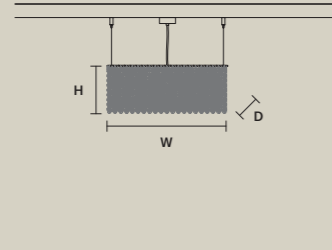

CUBO S/LONG/J

W 50 cm / 19.70"
D 25 cm / 9.80"
H 20 cm / 7.90"

STANDARD LIGHTING
8xE14x10 W MAX (NOT INCL.)