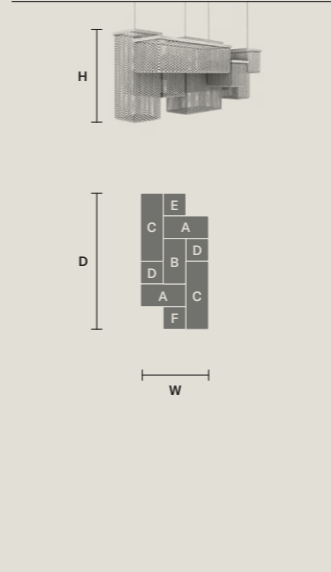

MODULES

- A 2×Cubo S/Long/J
- B 1×Cubo S/Long/L
- C 2×Cubo S/Long/M
- D 2×Cubo S/Square/Medium 20
- E 1×Cubo S/Square/Medium 40
- F 1×Cubo S/Square/Medium 60

CUBO COMBO S40 200 RC

W 200 cm / 78.70"
D 400 cm / 157.50"
H 140 cm / 55.10"
■ 340 kg / 748.00 lb

STANDARD LIGHTING
332×E12×40 W MAX (NOT INCL.)