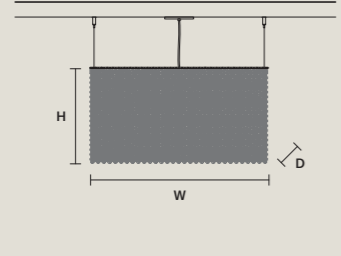

CUBO S/LONG/N

W	75 cm / 29.50"
D	25 cm / 9.80"
H	40 cm / 15.70"

STANDARD LIGHTING

17xE12x40 W MAX (NOT INCL.)