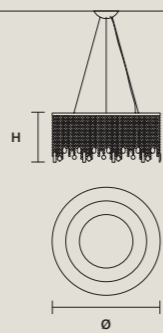

CRISTALLE S 10/80/35 RD

∅ 80 cm / 31.50"
H 35 cm / 13.80"
■ 22 kg / 48.50 lb

STANDARD LIGHTING
10×E26×60 W MAX (NOT INCL.)