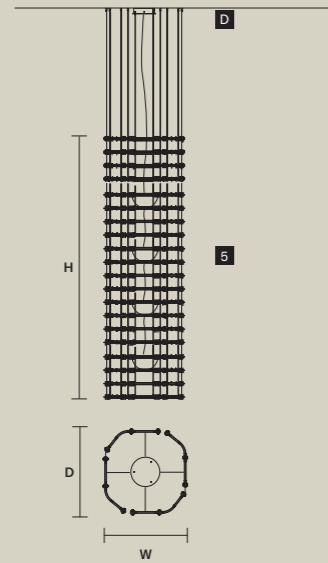

RAQAM O1
COMPOSITION
BASIC BATCH B × 5

W 93,5 cm / 36.80"
D 93,5 cm / 36.80"
H 250 cm / 98.40"
■ 135 kg / 297.00 lb

INTEGRATED LED LIGHTING
480 LED LIGHTS CRI>85
3000 K – 720 W
93600 NOMINAL LM