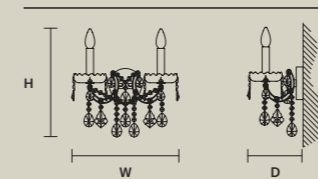

AQABA A 2/40/36

W 40 cm / 15.70"
D 20 cm / 7.90"
H 36 cm / 14.20"
■ 2,5 kg / 5.50 lb

STANDARD LIGHTING

2×E14×10 W MAX (NOT INCL.)

INTEGRATED LED LIGHTING

RGB-W 2×LED SOURCE - 17 W TOT

DW 2×LED SOURCE - 16,2 W TOT