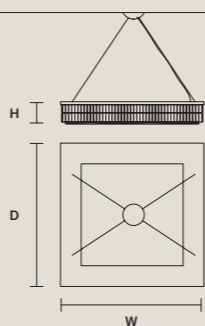

PALLADIO S 24/120/18 SQ

W 120 cm / 47.20"
D 120 cm / 47.20"
H 18 cm / 7.10"
■ 41 kg / 90.20 lb

STANDARD LIGHTING
24×E26×60 W MAX (NOT INCL.)
* BULB MAX Ø 45 mm / 1.80"