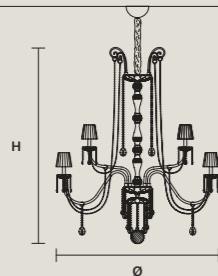

STANDARD LIGHTING

24×E12×40 W MAX (NOT INCL.)