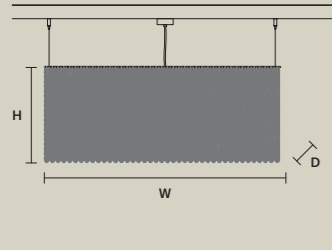

CUBO S/LONG/Q

W 100 cm / 39.40"
D 25 cm / 9.80"
H 40 cm / 15.70"

STANDARD LIGHTING
18xE14x10 W MAX (NOT INCL.)