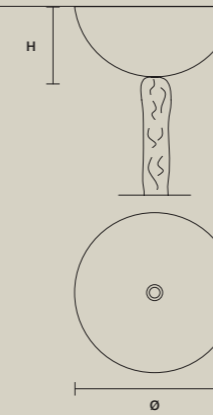

SINGLE CANOPY/INTEGRATED LED LIGHTING

SIZE		FRAME FINISHINGS	CANOPIY FINISHINGS	PRODUCT NAME
Ø	30 cm / 11.80"	G03	G03	AQABA S 12/95/94
H	16 cm / 6.30"	G04	G04	AQABA S 15/88/62
				AQABA S 15/90/80
				AQABA S 18/105/65
				AQABA S 18/120/100
				AQABA S 18/120/115
				AQABA S 18/140/172
				AQABA S 24/120/134
				AQABA S 24/130/100
				AQABA S 24/155/130
				AQABA S 25/100/90
				AQABA S 25/110/140
				AQABA S 32/130/105
				AQABA S 32/130/170
				AQABA S 36/165/160
				AQABA S 40/200/155
				AQABA S 48/215/120