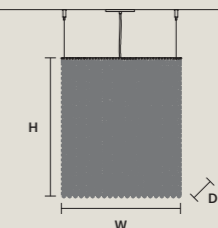

CUBO S/LONG/C		CE	ETL
W	50 cm / 19.70"		
D	12,5 cm / 4.90"		
H	60 cm / 23.60"		
STANDARD LIGHTING			
7×E12×40 W MAX (NOT INCL.)