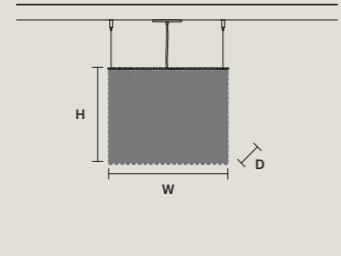

CUBO S/LONG/K

W	50 cm / 19.70"
D	25 cm / 9.80"
H	40 cm / 15.70"

STANDARD LIGHTING

12xE12x40 W MAX (NOT INCL.)