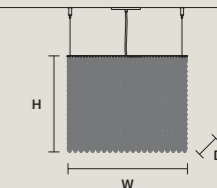

CUBO S/SQUARE/LARGE 40		CE	ETL
W	50 cm / 19.70"		
D	50 cm / 19.70"		
H	40 cm / 15.70"		
STANDARD LIGHTING			
12×E12×40 W MAX (NOT INCL.)