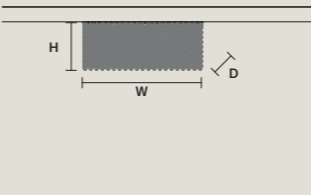

CUBO PL/LONG/J

W	50 cm / 19.70"
D	25 cm / 9.80"
H	20 cm / 7.90"
STANDARD LIGHTING	
8×E12×40 W MAX (NOT INCL.)