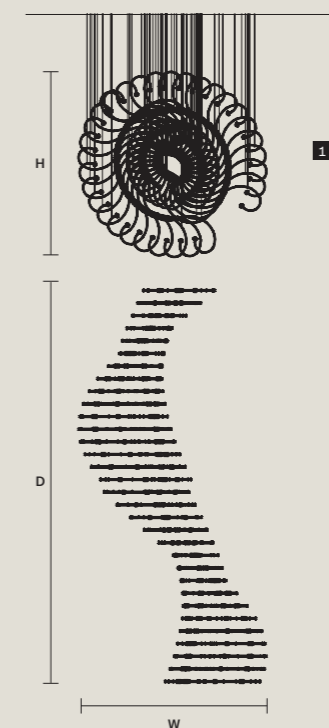

INTEGRATED LED LIGHTING

256 LED LIGHTS CRI>85
3000 K - 384 W
49920 NOMINAL LM

MODULES
1 x 32

CANOPY
RECESSED

CABLES
x64 SINGLE STEEL CABLES

RAQAM R3
BASIC BATCH A
MODULO 1 x 16

∅ 125 cm / 49.20"
H 530 cm / 208.70"
■ 52 kg / 114.40 lb