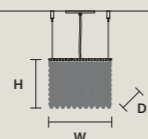

CUBO S/SQUARE/MEDIUM 20		CE	ETL
W	25 cm / 9.80"		
D	25 cm / 9.80"		
H	20 cm / 7.90"		
STANDARD LIGHTING			
4×E12×40 W MAX (NOT INCL.)