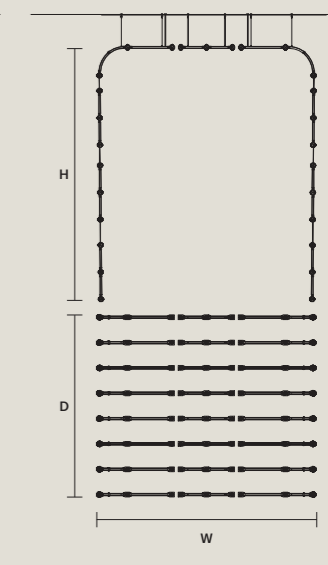

INTEGRATED LED LIGHTING

432 LED LIGHTS CRI>85
3000 K - 648 W
84240 NOMINAL LM

MODULES
3 x 16

CANOPY
RECESSED

CABLES
x48 SINGLE STEEL CABLES