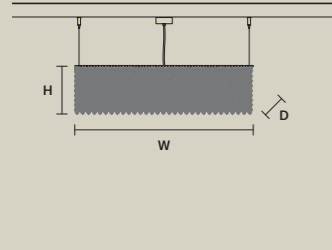

CUBO S/LONG/M

W 75 cm / 29.50"
D 25 cm / 9.80"
H 20 cm / 7.90"

STANDARD LIGHTING
9xE14x10 W MAX (NOT INCL.)