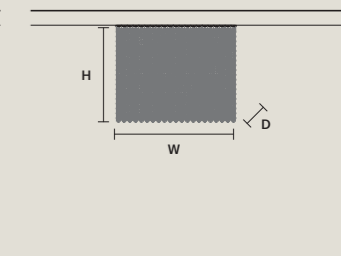

CUBO PL/LONG/B

W	50 cm / 19.70"
D	12,5 cm / 4.90"
H	40 cm / 15.70"

STANDARD LIGHTING

7xE12x40 W MAX (NOT INCL.)