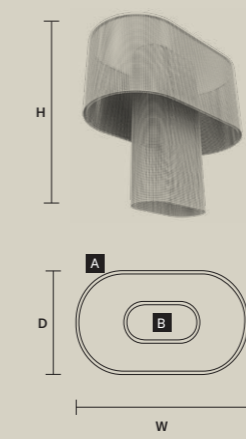

GALASSIA O1 SNG		CE	
W	201 cm / 79.10"		
D	201 cm / 79.10"		
H	100 cm / 39.40"		
■	80 kg / 176.00 lb		
STANDARD INTEGRATED LED LIGHTING			
	93,6 W CRI>95		
	3000 K – 12051 NOMINAL LM		
ON REQUEST			
	93,6 W CRI>95		
	2700 K – 11448 NOMINAL LM		

GALASSIA O1 TPL		CE	
W	362 cm / 142.50"		
D	201 cm / 79.10"		
H	100 cm / 39.40"		
■	170 kg / 374.00 lb		
STANDARD INTEGRATED LED LIGHTING			
	204 W CRI>95		
	3000 K – 26265 NOMINAL LM		
ON REQUEST			
	204 W CRI>95		
	2700 K – 24951 NOMINAL LM		

GALASSIA O3 SNG		CE	
W	257 cm / 101.20"		
D	156 cm / 61.40"		
H	25 cm / 9.80"		
■	40 kg / 88.00 lb		
STANDARD INTEGRATED LED LIGHTING			
	79,2 W CRI>95		
	3000 K – 10197 NOMINAL LM		
ON REQUEST			
	79,2 W CRI>95		
	2700 K – 9687 NOMINAL LM		

GALASSIA Q1 SNG		CE	
W	227 cm / 89.40"		
D	126 cm / 49.60"		
H	100 cm / 39.40"		
■	80 kg / 176.00 lb		
STANDARD INTEGRATED LED LIGHTING			
	96,8 W CRI>95		
	3000 K – 12462 NOMINAL LM		
ON REQUEST			
	96,8 W CRI>95		
	2700 K – 11838 NOMINAL LM		

GALASSIA R1 DBL		CE	
W	486 cm / 191.30"		
D	202 cm / 79.50"		
H	100 cm / 39.40"		
■	440 kg / 968.00 lb		
STANDARD INTEGRATED LED LIGHTING			
	601,6 W CRI>95		
	3000 K – 77404 NOMINAL LM		
ON REQUEST			
	601,6 W CRI>95		
	2700 K – 73533 NOMINAL LM		

GALASSIA R2 SNG		CE	
W	229 cm / 90.20"		
D	116 cm / 45.70"		
H	100 cm / 39.40"		
■	110 kg / 242.00 lb		
STANDARD INTEGRATED LED LIGHTING			
	150,4 W CRI>95		
	3000 K – 19363 NOMINAL LM		
ON REQUEST			
	150,4 W CRI>95		
	2700 K – 18394 NOMINAL LM		

MODULES	
A	OUTSIDE H50 36 × CORNER 20x20
B	INSIDE H50 4 × CORNER 20x20 2 × STRAIGHT 100 2 × STRAIGHT 50
DRIVER	
	1 × RECESSED

MODULES	
A	COMBO A H50 (x4) 12 × CORNER 20x20 2 × STRAIGHT 100 4 × STRAIGHT 50
B	COMBO B H100 (x2) 4 × CORNER 20x20 2 × STRAIGHT 50
C	COMBO C H100 (x1) 4 × CORNER 20x20 2 × STRAIGHT 100
DRIVER	
	2 × RECESSED

MODULES	
A	OUTSIDE H50 12 × CORNER 20x20 8 × ARCH 50
B	INSIDE H100 4 × ARCH 50
DRIVER	
	1 × RECESSED

MODULES	
A	OUTSIDE H50 20 × CORNER 20x20 16 × ARCH 50
B	INSIDE H100 4 × ARCH 50 4 × STRAIGHT 100
DRIVER	
	2 × RECESSED

MODULES	
	4 × CORNER 20x20 4 × STRAIGHT 50 4 × ARCH 50 4 × ARCH 75
DRIVER	
	1 × RECESSED

MODULES	
A	OUTSIDE H50 4 × ARCH 125 4 × STRAIGHT 100
B	INSIDE H100 4 × ARCH 50 2 × STRAIGHT 50
DRIVER	
	1 × RECESSED

MODULES	
A	COMBO A H25 8 × ARCH 200 8 × ARCH 50
B	COMBO B H50 8 × ARCH 175 8 × ARCH 75
C	COMBO C H75 8 × ARCH 150 8 × ARCH 100
D	COMBO D H100 8 × ARCH 125
DRIVER	
	2 × RECESSED

MODULES	
A	COMBO A H25 2 × ARCH 200 2 × ARCH 50
B	COMBO B H50 2 × ARCH 175 2 × ARCH 75
C	COMBO C H75 2 × ARCH 150 2 × ARCH 100
D	COMBO D H100 2 × ARCH 125
DRIVER	
	1 × RECESSED