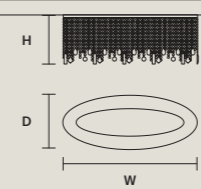

CRISTALLE PL 5/100/35 OV

W 100 cm / 39.40"
D 40 cm / 15.70"
H 35 cm / 13.80"
■ 16 kg / 35.30 lb

STANDARD LIGHTING
5×E26×60 W MAX (NOT INCL.)