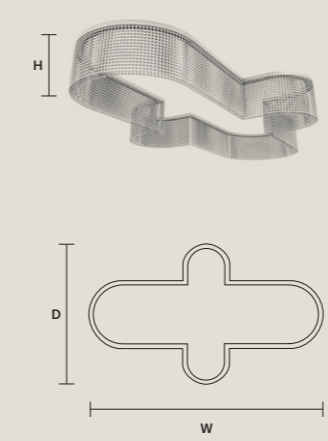

GALASSIA O1 SNG		CE	
W	201 cm / 79.10"		
D	201 cm / 79.10"		
H	100 cm / 39.40"		
■	80 kg / 176.00 lb		
STANDARD INTEGRATED LED LIGHTING			
	93,6 W CRI>95		
	3000 K – 12051 NOMINAL LM		
ON REQUEST			
	93,6 W CRI>95		
	2700 K – 11448 NOMINAL LM		

GALASSIA O1 TPL		CE	
W	362 cm / 142.50"		
D	201 cm / 79.10"		
H	100 cm / 39.40"		
■	170 kg / 374.00 lb		
STANDARD INTEGRATED LED LIGHTING			
	204 W CRI>95		
	3000 K – 26265 NOMINAL LM		
ON REQUEST			
	204 W CRI>95		
	2700 K – 24951 NOMINAL LM		

GALASSIA O3 SNG		CE	
W	257 cm / 101.20"		
D	156 cm / 61.40"		
H	25 cm / 9.80"		
■	40 kg / 88.00 lb		
STANDARD INTEGRATED LED LIGHTING			
	79,2 W CRI>95		
	3000 K – 10197 NOMINAL LM		
ON REQUEST			
	79,2 W CRI>95		
	2700 K – 9687 NOMINAL LM		

GALASSIA Q1 SNG		CE	
W	227 cm / 89.40"		
D	126 cm / 49.60"		
H	100 cm / 39.40"		
■	80 kg / 176.00 lb		
STANDARD INTEGRATED LED LIGHTING			
	96,8 W CRI>95		
	3000 K – 12462 NOMINAL LM		
ON REQUEST			
	96,8 W CRI>95		
	2700 K – 11838 NOMINAL LM		

GALASSIA R1 DBL		CE	
W	486 cm / 191.30"		
D	202 cm / 79.50"		
H	100 cm / 39.40"		
■	440 kg / 968.00 lb		
STANDARD INTEGRATED LED LIGHTING			
	601,6 W CRI>95		
	3000 K – 77404 NOMINAL LM		
ON REQUEST			
	601,6 W CRI>95		
	2700 K – 73533 NOMINAL LM		

GALASSIA R2 SNG		CE	
W	229 cm / 90.20"		
D	116 cm / 45.70"		
H	100 cm / 39.40"		
■	110 kg / 242.00 lb		
STANDARD INTEGRATED LED LIGHTING			
	150,4 W CRI>95		
	3000 K – 19363 NOMINAL LM		
ON REQUEST			
	150,4 W CRI>95		
	2700 K – 18394 NOMINAL LM		

MODULES	
A	OUTSIDE H50 36 × CORNER 20x20
B	INSIDE H50 4 × CORNER 20x20 2 × STRAIGHT 100 2 × STRAIGHT 50
DRIVER	
	1 × RECESSED

MODULES	
A	COMBO A H50 (x4) 12 × CORNER 20x20 2 × STRAIGHT 100 4 × STRAIGHT 50
B	COMBO B H100 (x2) 4 × CORNER 20x20 2 × STRAIGHT 50
C	COMBO C H100 (x1) 4 × CORNER 20x20 2 × STRAIGHT 100
DRIVER	
	2 × RECESSED

MODULES	
A	OUTSIDE H50 12 × CORNER 20x20 8 × ARCH 50
B	INSIDE H100 4 × ARCH 50
DRIVER	
	1 × RECESSED

MODULES	
A	OUTSIDE H50 20 × CORNER 20x20 16 × ARCH 50
B	INSIDE H100 4 × ARCH 50 4 × STRAIGHT 100
DRIVER	
	2 × RECESSED

MODULES	
	4 × CORNER 20x20 4 × STRAIGHT 50 4 × ARCH 50 4 × ARCH 75
DRIVER	
	1 × RECESSED

MODULES	
A	OUTSIDE H50 4 × ARCH 125 4 × STRAIGHT 100
B	INSIDE H100 4 × ARCH 50 2 × STRAIGHT 50
DRIVER	
	1 × RECESSED

MODULES	
A	COMBO A H25 8 × ARCH 200 8 × ARCH 50
B	COMBO B H50 8 × ARCH 175 8 × ARCH 75
C	COMBO C H75 8 × ARCH 150 8 × ARCH 100
D	COMBO D H100 8 × ARCH 125
DRIVER	
	2 × RECESSED

MODULES	
A	COMBO A H25 2 × ARCH 200 2 × ARCH 50
B	COMBO B H50 2 × ARCH 175 2 × ARCH 75
C	COMBO C H75 2 × ARCH 150 2 × ARCH 100
D	COMBO D H100 2 × ARCH 125
DRIVER	
	1 × RECESSED