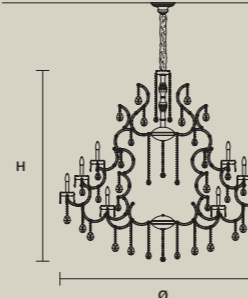

AQABA S 56/185/165

∅ 185 cm / 72.80"
H 165 cm / 65.00"
■ 108 kg / 237.60 lb

STANDARD LIGHTING
56×E14×10 W MAX (NOT INCL.)

INTEGRATED LED LIGHTING
RGB-W 56×LED SOURCE - 476 W TOT
DW 56×LED SOURCE - 453,6 W TOT