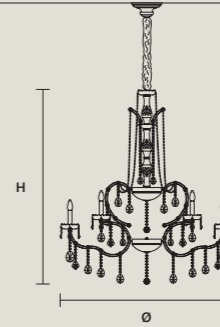

AQABA S 24/120/134

∅ 120 cm / 47.20"
H 134 cm / 52.80"
■ 43 kg / 94.60 lb

STANDARD LIGHTING
24×E12×40 W MAX (NOT INCL.)

INTEGRATED LED LIGHTING
RGB-W 24×LED SOURCE - 204 W TOT
DW 24×LED SOURCE - 194,4 W TOT