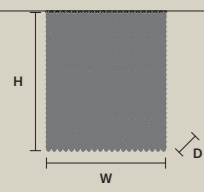

CUBO PL/LONG/C		CE
W	50 cm / 19.70"	
D	12,5 cm / 4.90"	
H	60 cm / 23.60"	
STANDARD LIGHTING		
7×E14×10 W MAX (NOT INCL.)