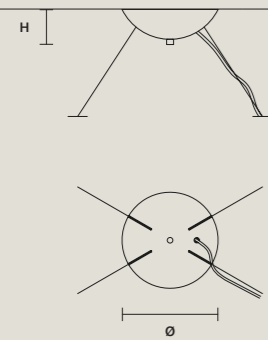

SINGLE CANOPY

SIZE	
Ø	18 cm / 7.10"
H	6 cm / 2.40"

FINISHINGS
● V87

PRODUCT NAME
ROYALE S 24/120/50 OV
ROYALE S 36/155/50 OV