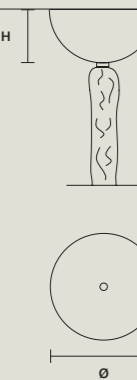

SINGLE CANOPY

SIZE	FINISHINGS	PRODUCT NAME
Ø 20 cm / 7.90"	● G04	DIAMOND S 12/120/120
H 10 cm / 3.90"		DIAMOND S 16/145/125
		DIAMOND S 24/143/175
		DIAMOND S 32/110/250
		DIAMOND S 64/140/500