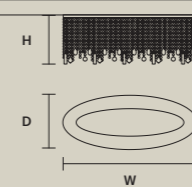

CRISTALLE PL 5/100/35 OV

W 100 cm / 39.40"
D 40 cm / 15.70"
H 35 cm / 13.80"
■ 16 kg / 35.30 lb

STANDARD LIGHTING
5×E27×20 W MAX (NOT INCL.)