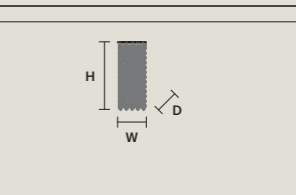

CUBO A/SQUARE 

W	12.5 cm / 4.90"
D	12.5 cm / 4.90"
H	25 cm / 9.80"
STANDARD LIGHTING	
1×E12×40 W MAX (NOT INCL.)	

CUBO A/LONG 

W	40 cm / 15.70"
D	12.5 cm / 4.90"
H	20 cm / 7.90"
STANDARD LIGHTING	
4×E12×40 W MAX (NOT INCL.)	